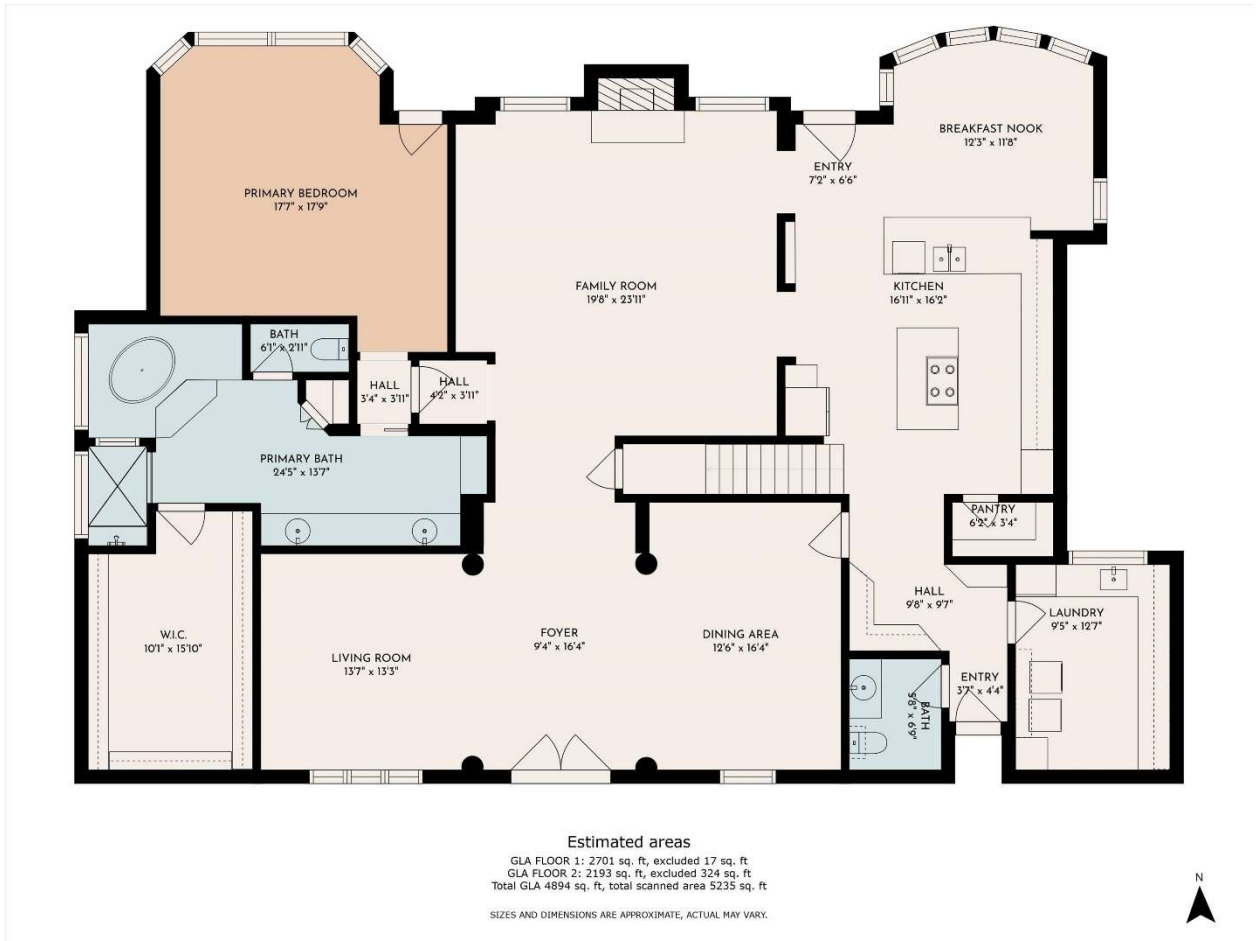

Sketch

Sarah Conway Properties Team