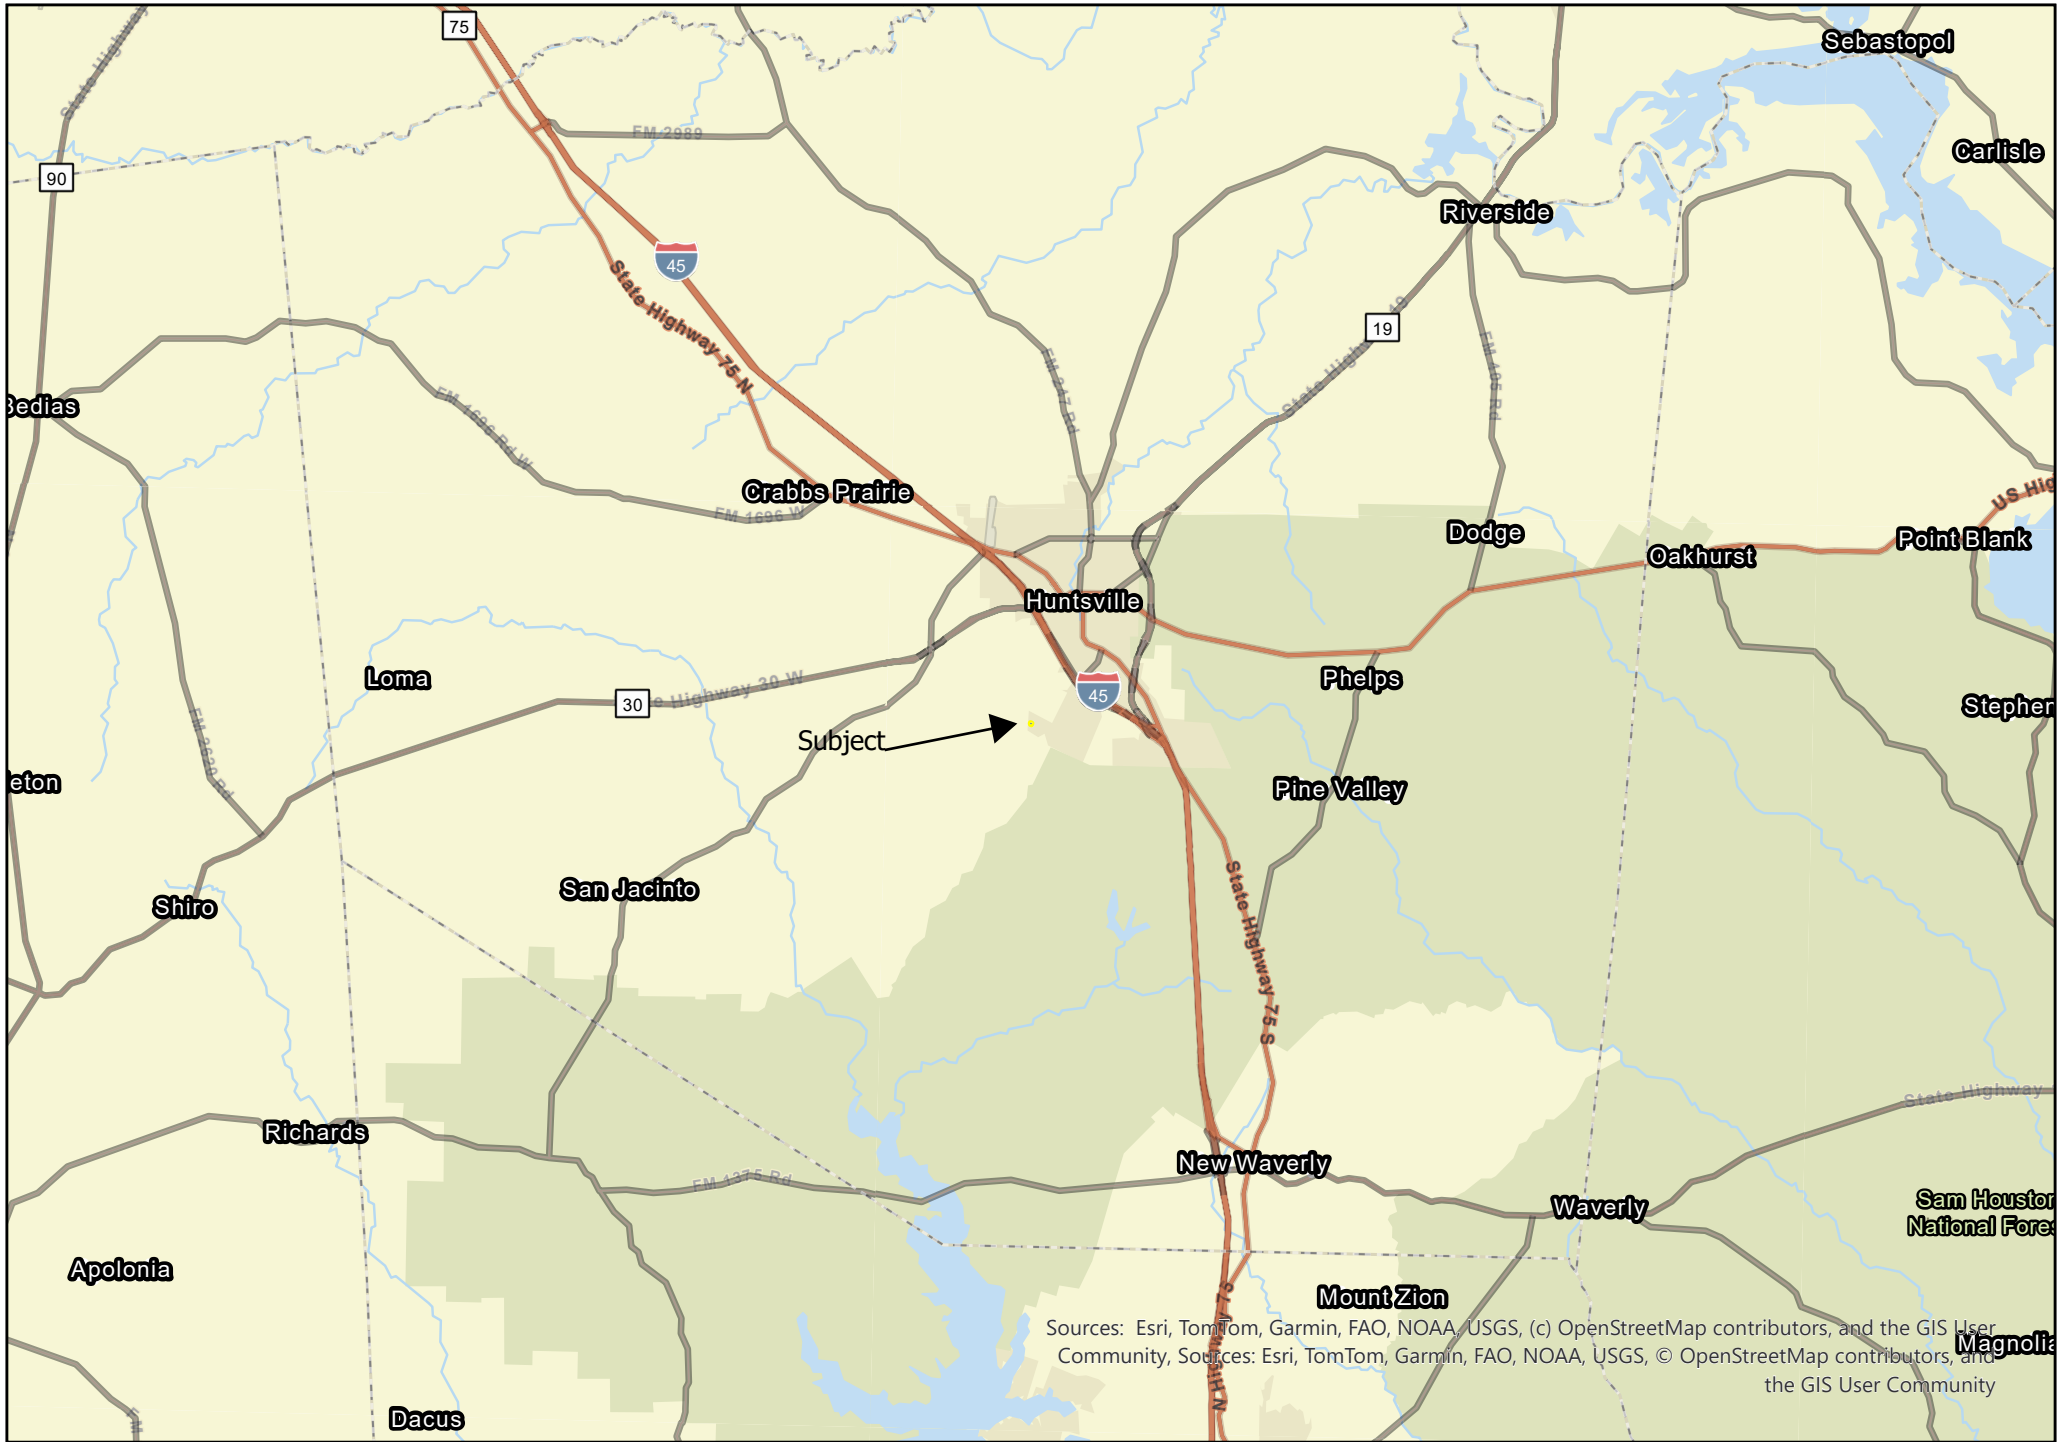

3221 Kingston Drive | Walker County, Texas

For Illustration Purposes Only

Sources: Esri, TomTom, Garmin, FAO, NOAA, USGS, (c) OpenStreetMap contributors, and the GIS User Community, Sources: Esri, TomTom, Garmin, FAO, NOAA, USGS, © OpenStreetMap contributors, and the GIS User Community

3221 Kingston Drive | Walker County, Texas

For Illustration Purposes Only