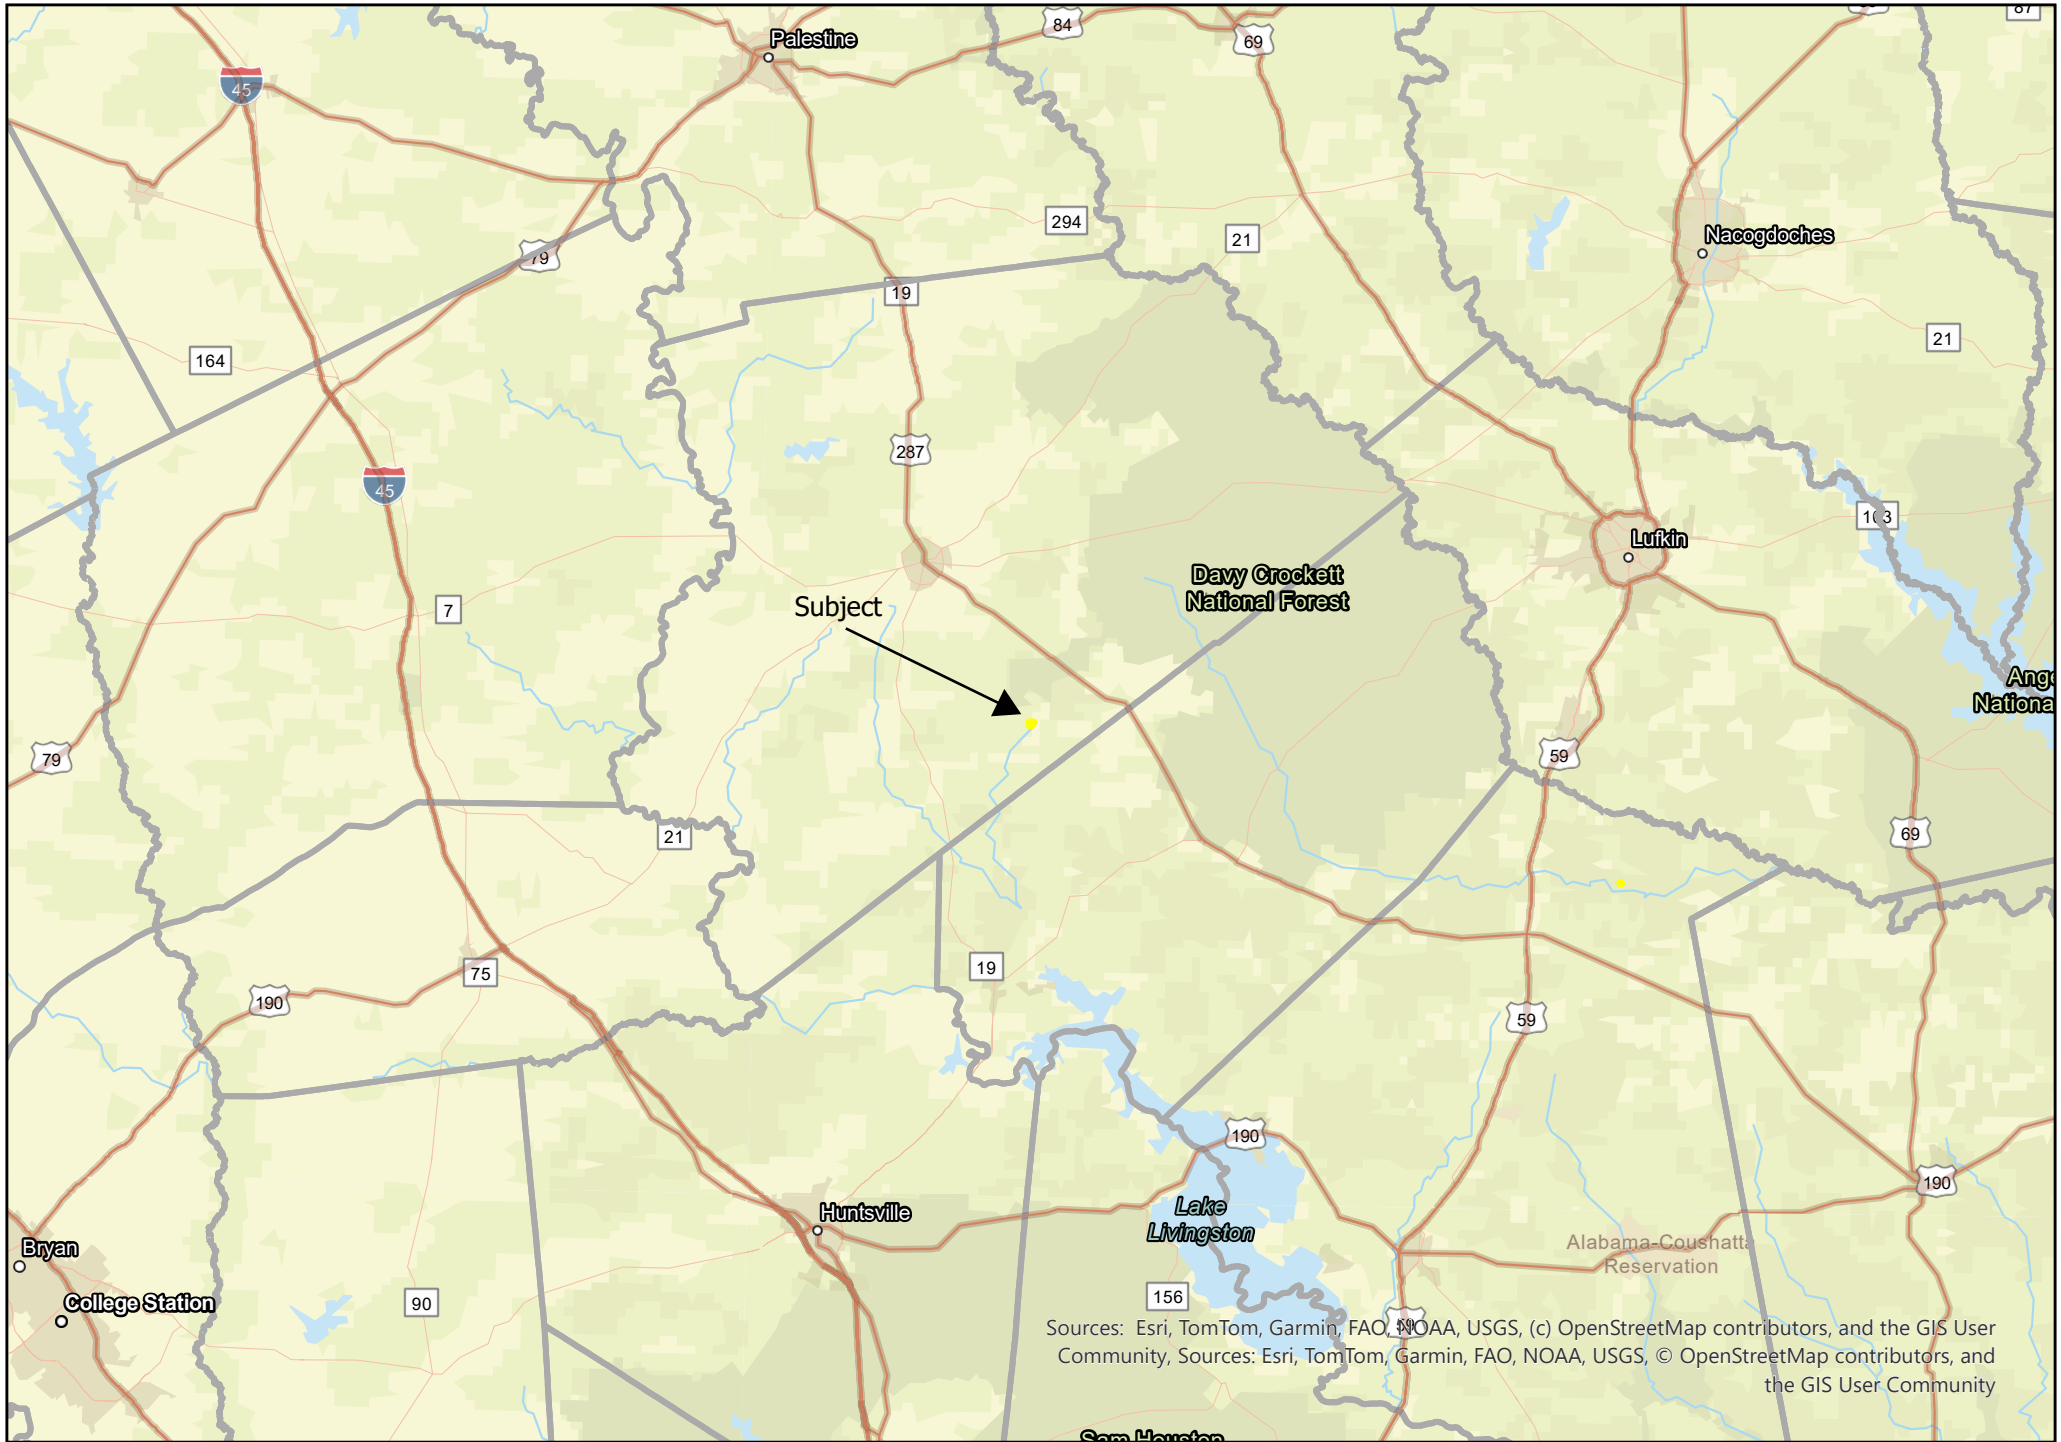

0 0.02 0.04 0.09 Miles

54 Acres County Road 4180/Fodice Road | Houston County, Texas

For Illustration Purposes Only

Sources: Esri, TomTom, Garmin, FAO, NOAA, USGS, (c) OpenStreetMap contributors, and the GIS User Community, Sources: Esri, TomTom, Garmin, FAO, NOAA, USGS, © OpenStreetMap contributors, and the GIS User Community

54 Acres County Road 4180/Fodice Road | Houston County, Texas

For Illustration Purposes Only

Sources: Esri, TomTom, Garmin, FAO, NOAA, USGS, (c) OpenStreetMap contributors, and the GIS User Community, Sources: Esri, TomTom, Garmin, FAO, NOAA, USGS, © OpenStreetMap contributors, and the GIS User Community

0 0.02 0.04 0.09 Miles

54 Acres County Road 4180/Fodice Road | Houston County, Texas

For Illustration Purposes Only