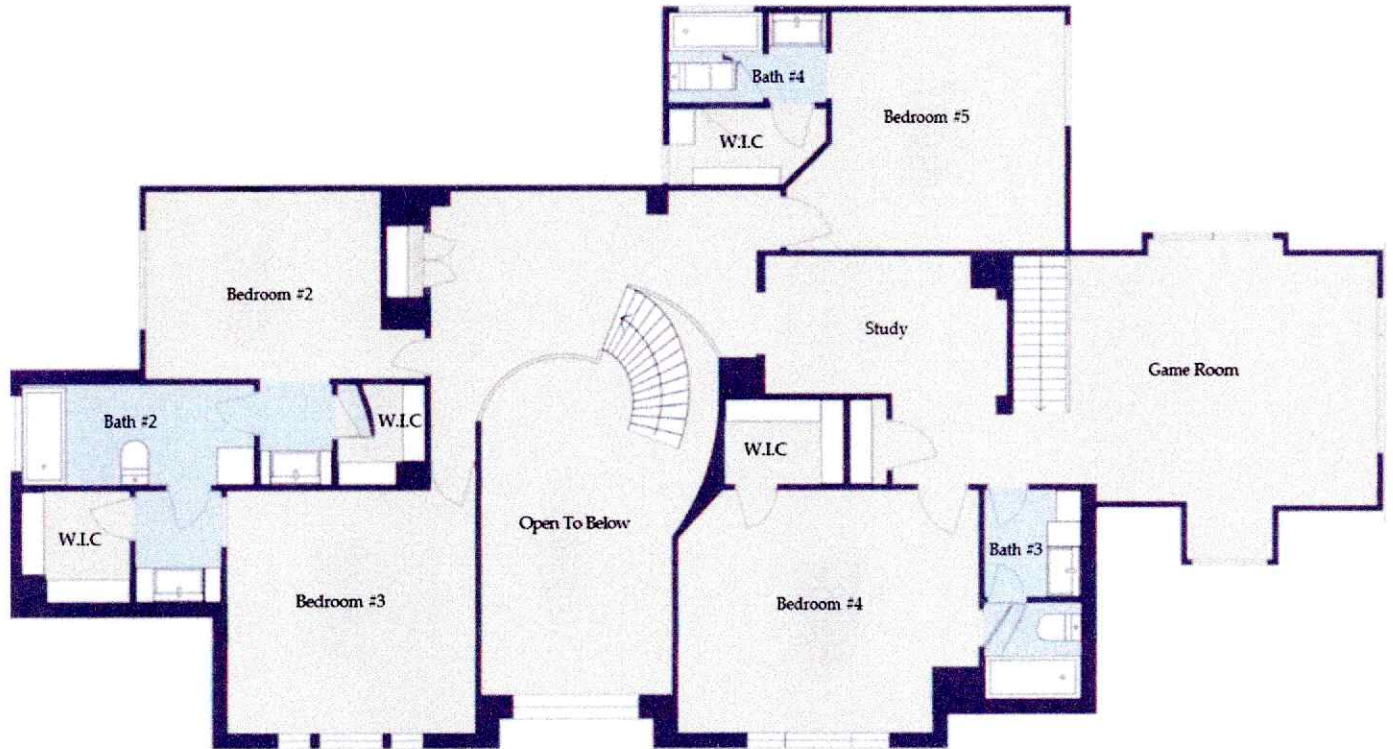

# TRENDMAKER HOMES PLAN 738 – 4473 SQ FT

## FIRST FLOOR

\*Floor Plan created by RoomSketcher

## SECOND FLOOR

\*Floor Plan created by RoomSketcher