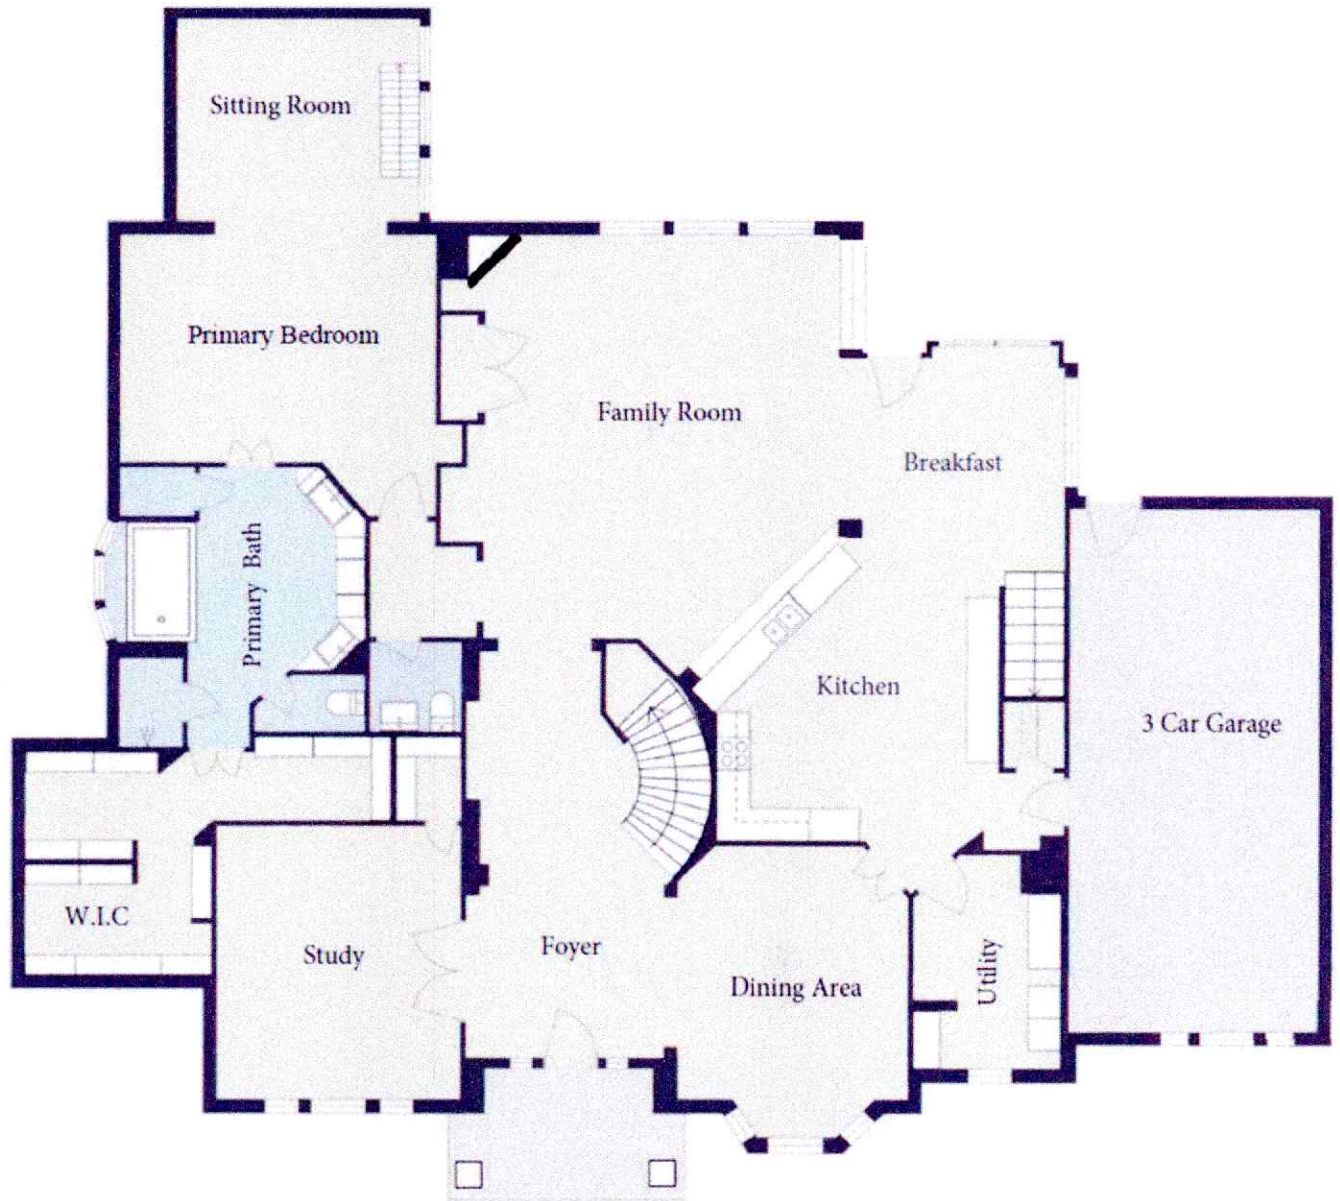

# TRENDMAKER HOMES PLAN 738 – 4473 SQ FT

## FIRST FLOOR

\*Floor Plan created by RoomSketcher

## SECOND FLOOR

\*Floor Plan created by RoomSketcher