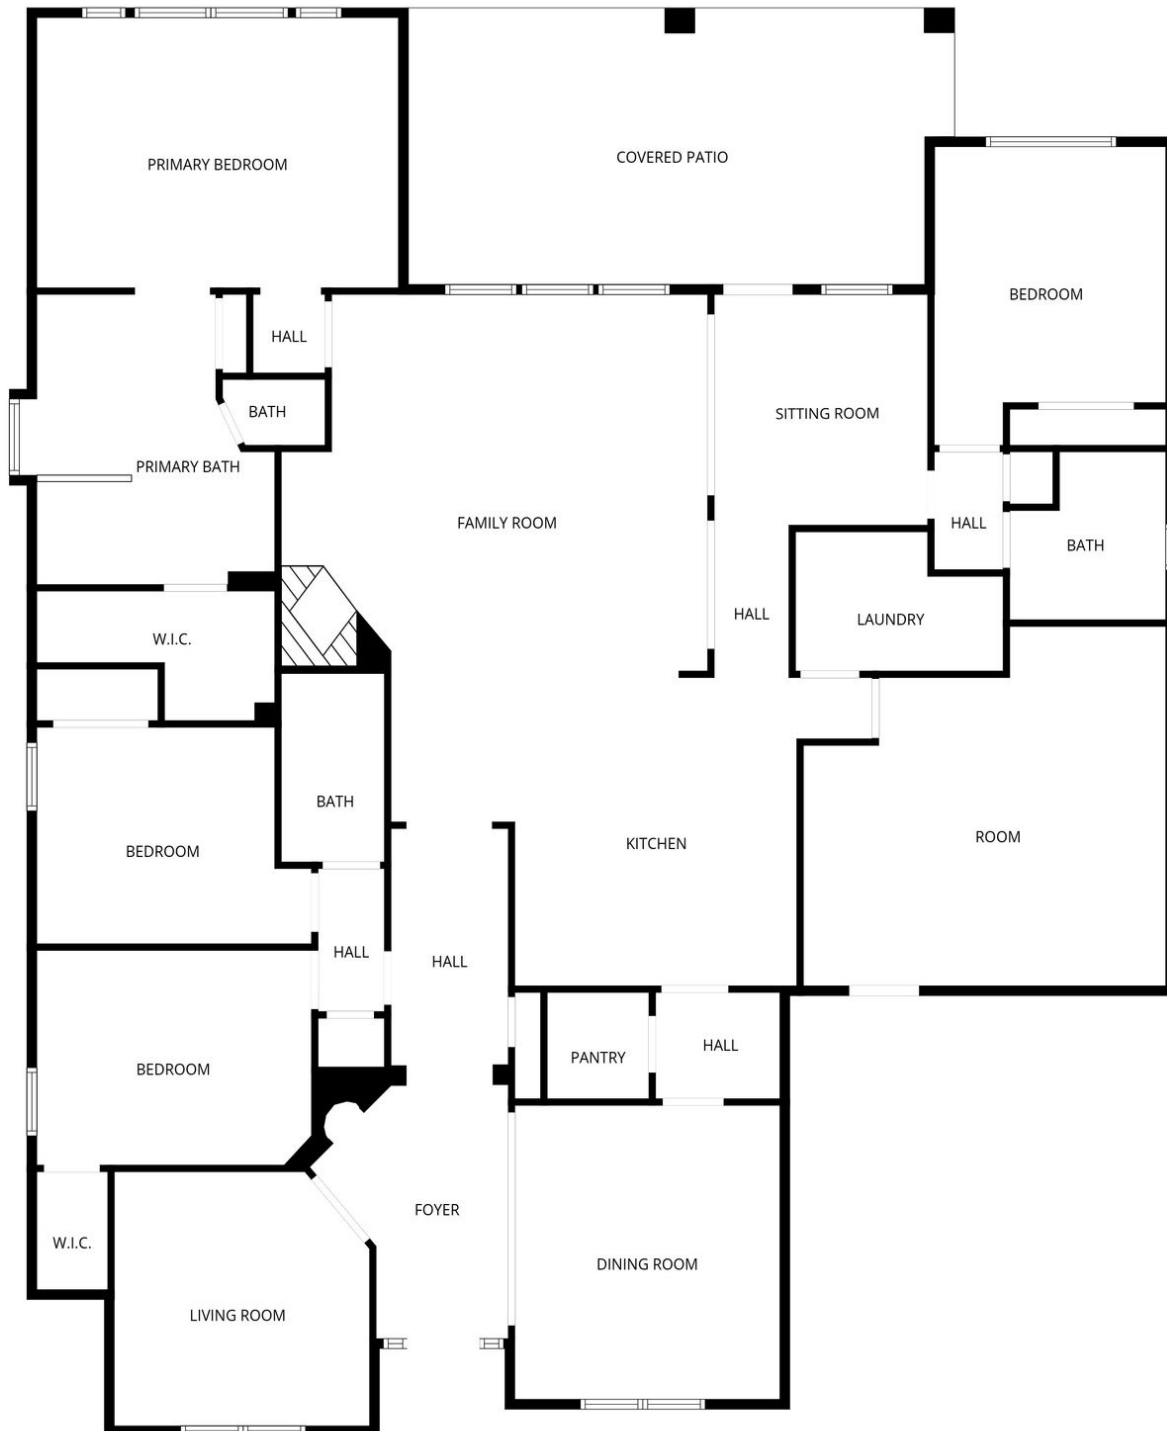

Interior Highlights

- Formal entry tall ceilings and large open-concept layout
- Crown molding throughout home
- Chair rail detailing
- Fireplace in living room

Kitchen

- Butler's pantry
- Island with seating opens to living area
- Stainless steel appliances, gas cooktop

Dining & Flex Spaces

- Formal dining room and breakfast area
- Private office at front of home with French doors

Primary Suite

- Spacious bedroom with large windows and beautiful tray ceiling
- Dual vanities, separate shower, soaking tub
- Walk in Closet

Garage

- One garage bay converted to climate-controlled room
- Two remaining garage parking spaces

Floorplan

21214 Redcrest Manor Drive
Richmond, Texas 77406

FLOOR PLAN CREATED BY CUBICASA APP. MEASUREMENTS DEEMED HIGHLY RELIABLE BUT NOT GUARANTEED.