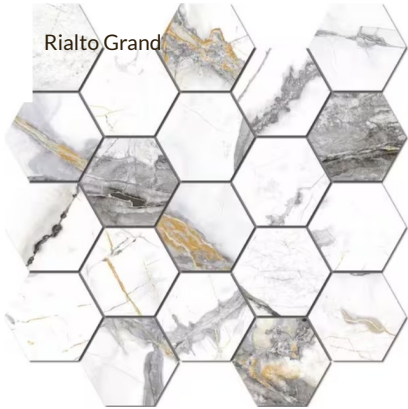

BATHROOM 3

2211 Stonecrest Drive, Houston, Texas, 77018