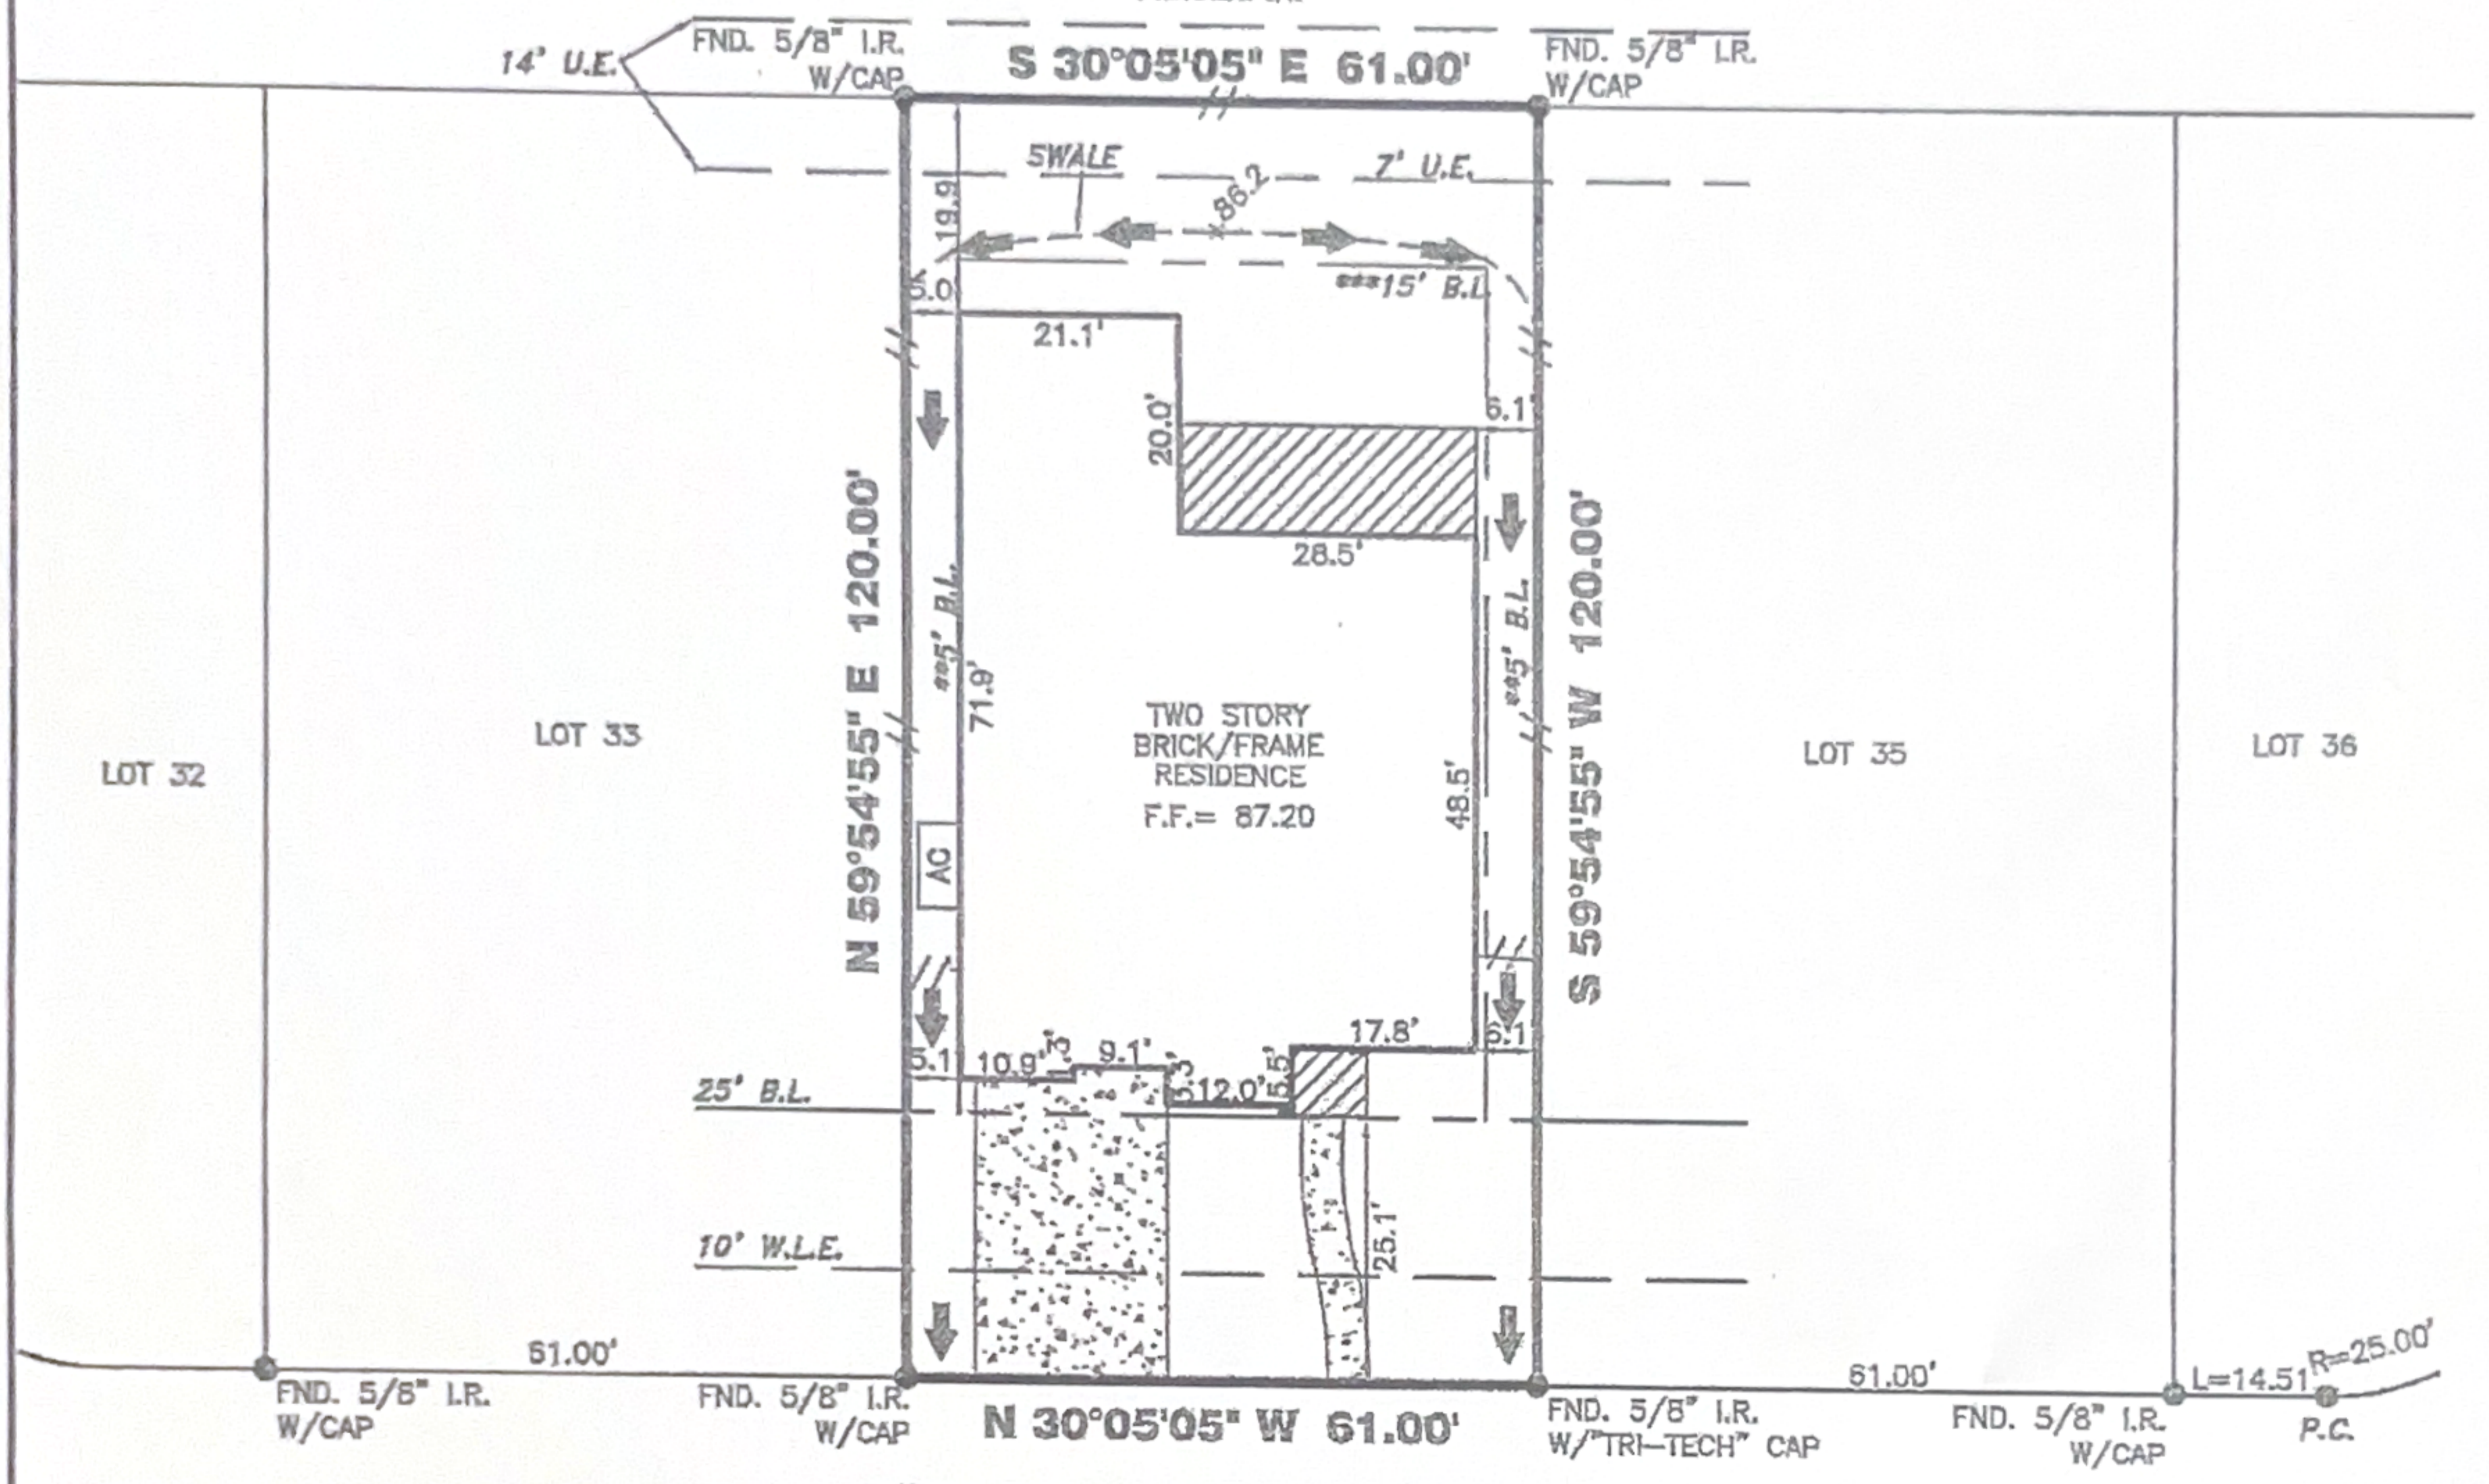

*CITY ORDINANCES
**RESTRICTIVE COVENANTS
***BUILDER GUIDELINES
( ) RECORD INFORMATION

I.R. = IRON ROD
I.P. = IRON PIPE
P.L. = PROPERTY LINE
U.E. = UTILITY EASEMENT

FND. = FOUND
FNC. = FENCE
P.U.E. = PUBLIC UTILITY ESMT.
P.A.E. = PERMANENT ACCESS ESMT.
W.S.E. = WATER SEWER EASEMENT

LEGEND
M.U.E. = MUNICIPAL UTILITY ESMT.
S.S.E. = SANITARY SEWER ESMT.
W.L.E. = WATERLINE EASEMENT
S.T.M.S.E. = STORM SEWER EASEMENT
R.O.W. = RIGHT-OF-WAY

CONCRETE
COVERED
SOD
BRICK
A/C PAD
ELEC. BOX
UTIL. PED.
MANHOLE
WATER METER

IRON FENCE
WIRE FENCE
WOOD FENCE
CHAIN LINK FENCE
BUILDING LINE (B.L.)
EASEMENT LINE
AERIAL EASEMENT (A.E.)

CALLED 446.035 ACRES
(TRACT 1)
GRAND PARKWAY HG 2, LP
F.N. 2021100669
F.B.C.O.P.R.

BENCHMARK: BM AW4725, BRASS DISK STAMPED
A1212, ELEV = 78.18'
TBM 1763-78-3: CUT BOX ON INLET AT
COMMON LOT LINE OF LOTS 11 & 12 BLOCK 2
(BAY LAUREL LOOP) - ELEV = 83.92

FINAL LOT GRADE COMPLETE
NOTE: SOD IN FRONT YARD
SOD IN BACK YARD
SWALE IN BACK YARD

84.26 T.O.C.
SWEET POTATO PLACE
(50' R.O.W.)
84.29 T.O.C.

I HEREBY DECLARE THAT THE ELEVATIONS AND DRAINAGE PATTERNS SHOWN HEREON WERE DEVELOPED FROM A SURVEY OF THIS PROPERTY ACCURATELY DEPICT RELATIVE ELEVATIONS AS THEY EXISTED. THE RELATIVE ELEVATIONS AS DEPICTED, MAY CHANGE SUBSEQUENT TO THE DATE OF THIS SURVEY DUE TO ADDITION OR REMOVAL OF THE SOIL BY ACTS OF MAN; EROSION BY WIND OR WATER; OR OTHER FACTORS. THE HOMEOWNER MUST MAINTAIN THESE ELEVATIONS AND GRADES TO PROPERLY DRAIN THE WATER AWAY FROM THE HOME.

(-) PER LOMR 22-06-2202A, DATED 07-21-22

2414 SWEET POTATO PLACE

PROPERTY INFORMATION
LOT 34 BLOCK 1
SUBDIVISION:
HARVEST GREEN SECTION 35
RECORDING INFO:
PLAT NO. 20220258, PLAT RECORDS
FORT BEND COUNTY, TEXAS
BORROWER:
ALNOOR A TEJANI AND KIRAN R TEJANI
TITLE CO.
EXECUTIVE TITLE CO., LTD.
G.F.# ETC2400075 G.F. DATE: 12-29-23
SURVEYED FOR:
PERRY HOMES, LLC