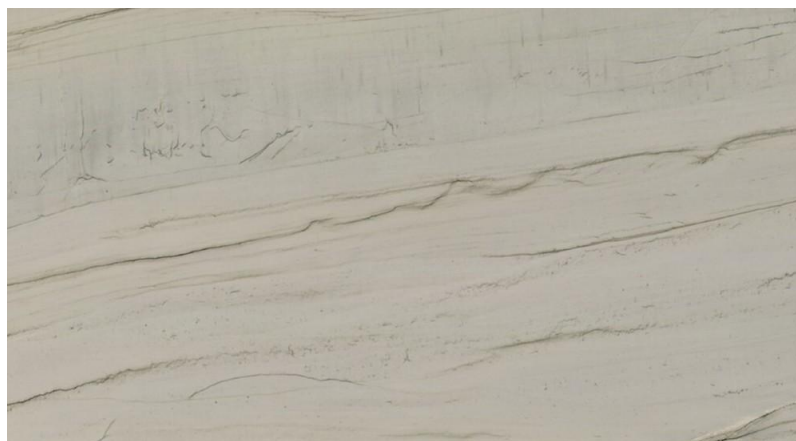

Opus Verona Engineered Hardwood Flooring

NORTHSTONE™ BUILDERS

Building Luxury™

Powder Bath

VC Signature Bryant
Collection

2cm Mont Blanc Quartzite Countertop
& Full Backsplash

McGee & Co
Wallpaper

SW 9143 Cadet
Trim & Ceiling Color