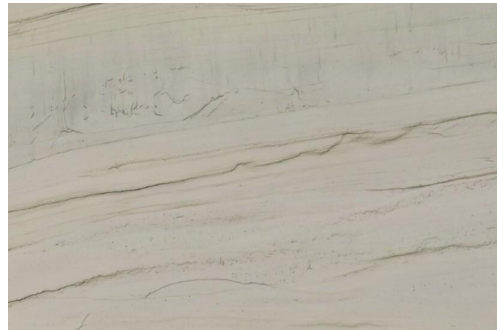

NORTHSTONE™ BUILDERS

Building Luxury™

Kitchen

SW 7551 Greek Villa
Wall, Trim & Cabinet
Color
Stained Island Cabinets

2cm Mont Blanc Quartzite
Countertop & Full Backsplash

Visual Comfort
Island Pendants

Brizo Odin
Kitchen Faucet