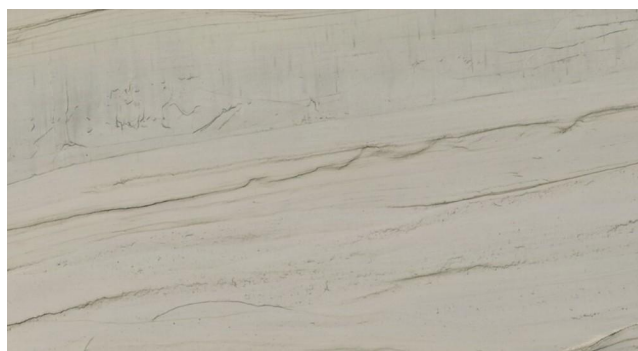

Study

Top Knobs Lily Pull

Benjamin Moore
Silhouette Wall, Trim,
Ceiling and Cabinet Color

Opus Naples Engineered Hardwood Flooring

NORTHSTONE™ BUILDERS

Building Luxury™

Dining Room

2cm Mont Blanc Quartzite Countertop
& Full Backsplash