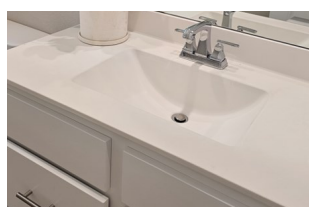

KITCHEN

CABINETS

BACKSPLASH

COUNTERTOP

FAUCET HARDWARE

SINK

TRIM COLOR

WALL COLOR

SHOWER + TUB WALLS

SHOWER FLOOR

FAUCET

SINK

SECONDARY BATHS

CABINETS

FLOORS

COUNTERTOP + SINK

B2 SHOWER WALL

B2 SHOWER FLOOR

BATH 3 WALLS

FAUCET