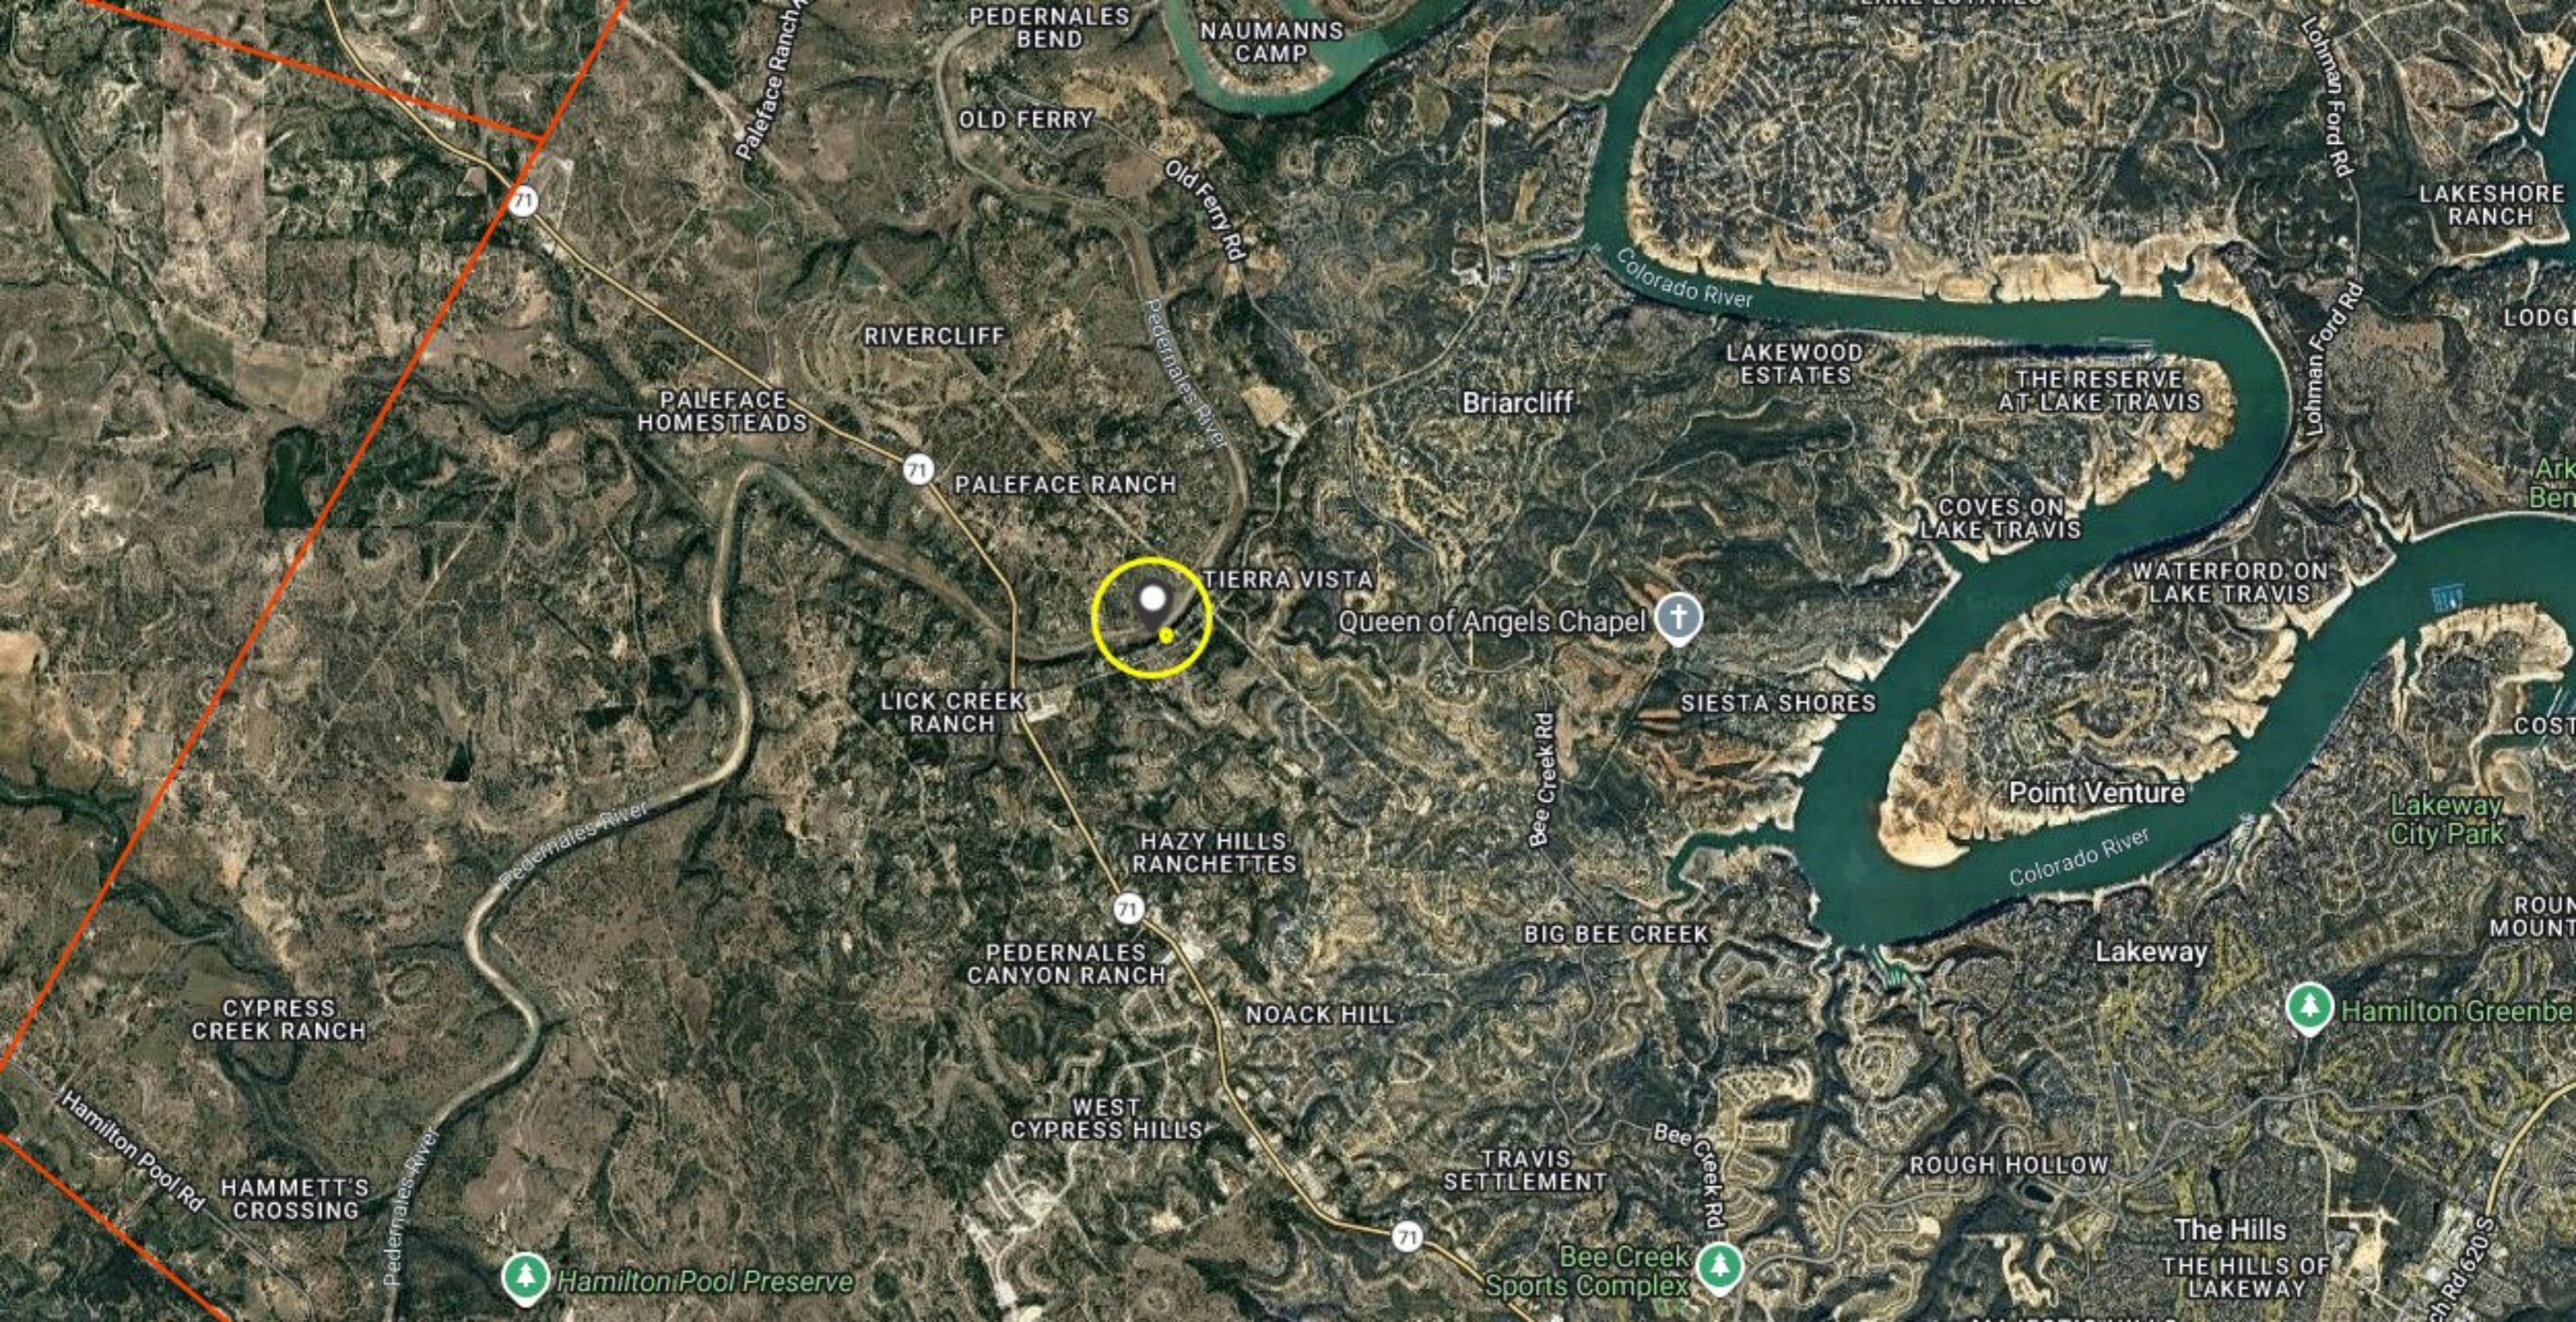

1.35-ac WATERFRONT | 2706 Pace Bend Rd S

RIVERCLIFF

PALEFACE HOMESTEADS

PALEFACE RANCH

TIERRA VISTA

LICK CREEK RANCH

HAZY HILLS RANCHETTES

PEDERNALES CANYON RANCH

NOACK HILL

WEST CYPRESS HILLS

TRAVIS SETTLEMENT

ROUGH HOLLOW

The Hills
THE HILLS OF LAKEWAY

Briarcliff

LAKWOOD ESTATES

THE RESERVE AT LAKE TRAVIS

COVES ON LAKE TRAVIS

WATERFORD ON LAKE TRAVIS

SIESTA SHORES

Point Venture

BIG BEE CREEK

Lakeway

Lakeway City Park

Hamilton Pool Preserve

COST

ROUN MOUNT

Hamilton Pool Rd

Paleface Ranch Rd

Old Ferry Rd

Colorado River

Lohman Ford Rd

Lohman Ford Rd