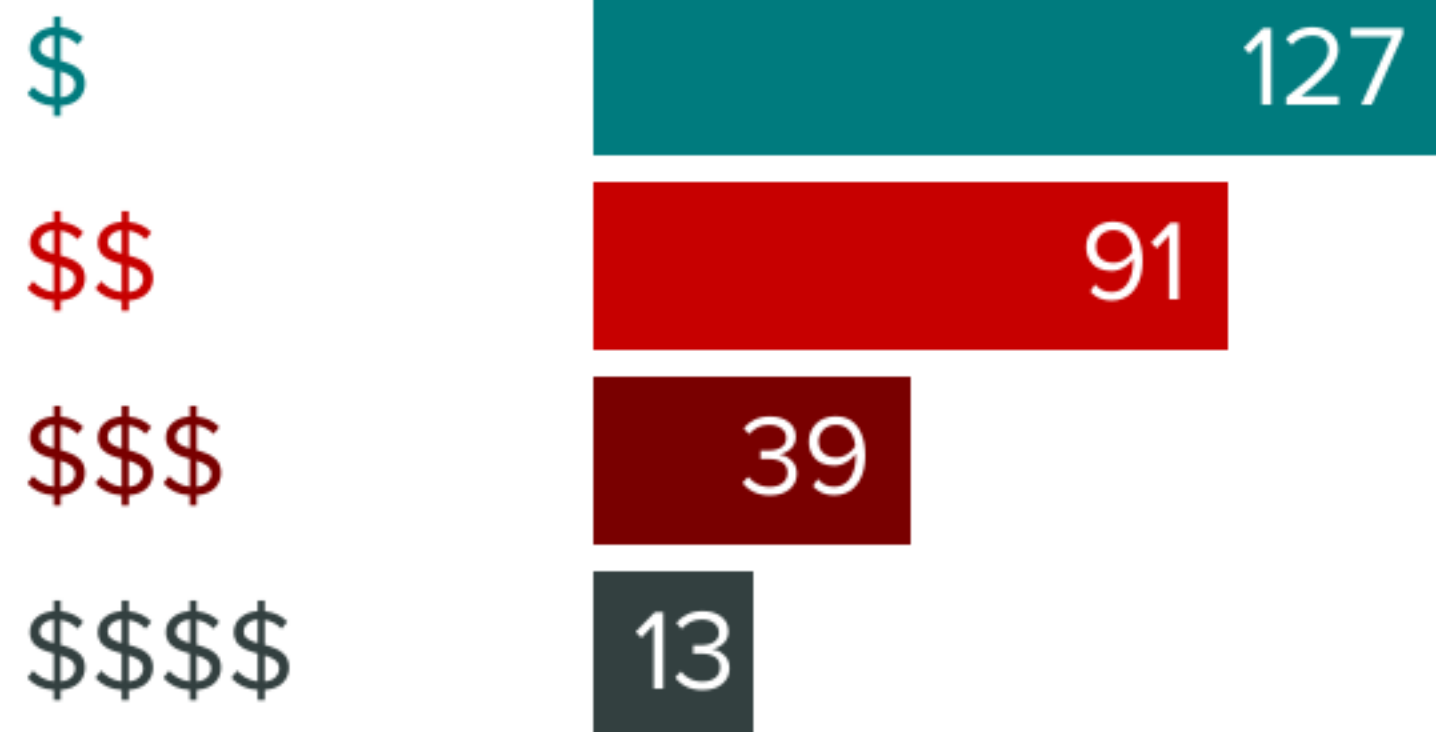

5621 COHN MEADOWS LANE, HOUSTON, TX, 77007

FOOD REPORT

NEIGHBORHOOD EATS

This home is located near **218** moderately priced restaurants and has an **above average** variety of cuisines.

276

WITHIN 5 MILES