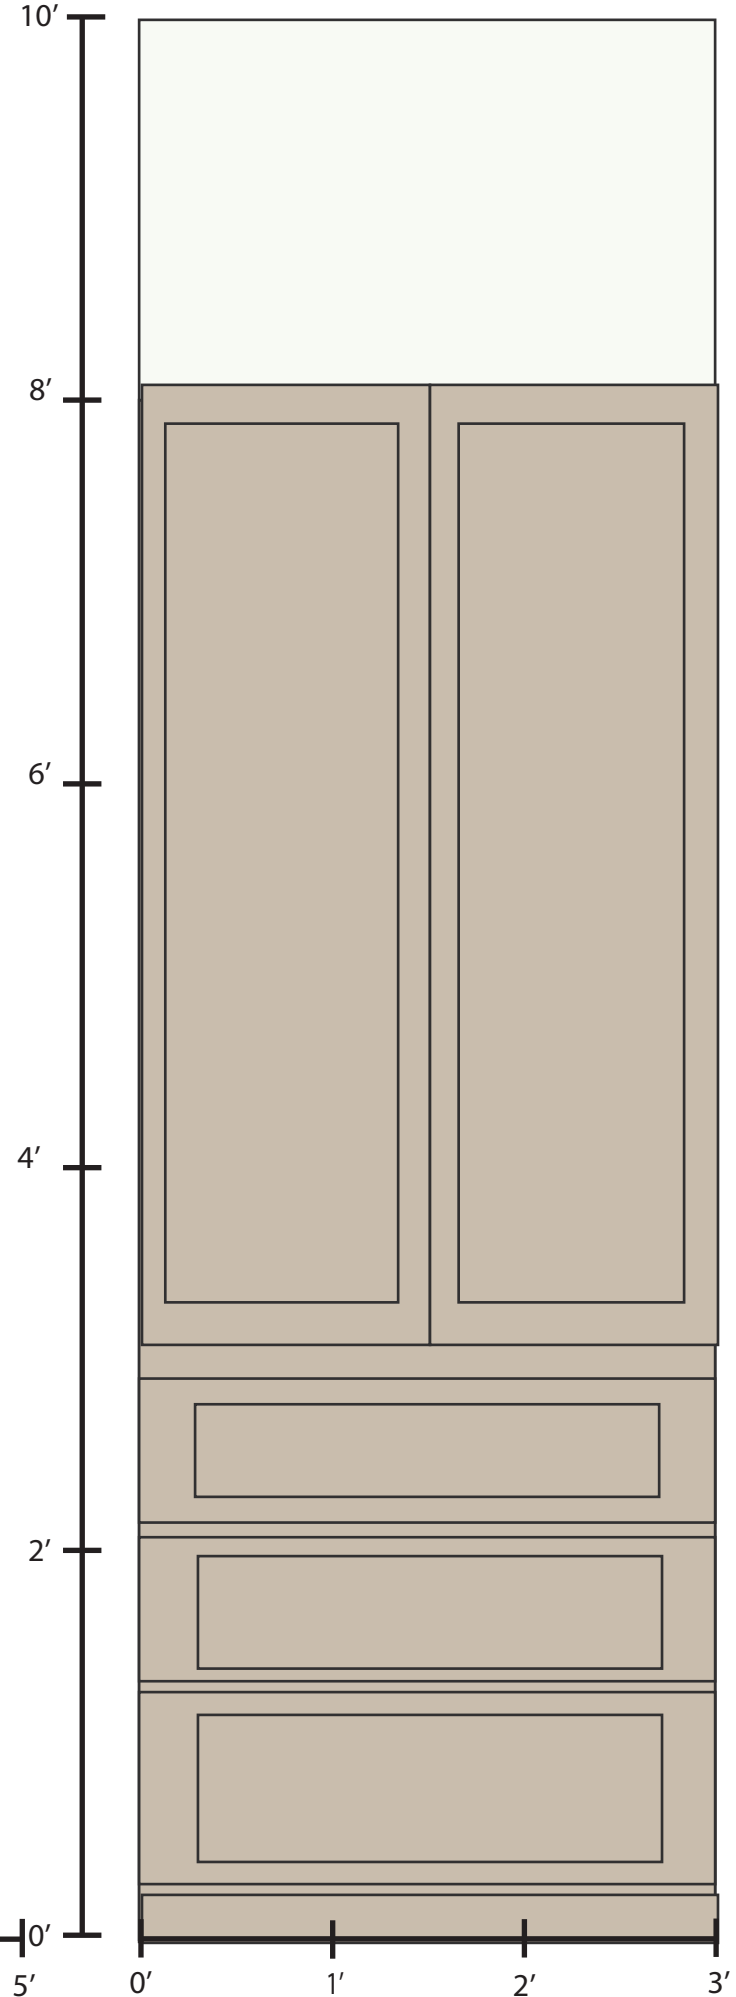

Hardware: Amerock Monument in Matte Black

Cabinet Fronts

Bar

scale: 1"=1'

Wine Rack Detail:

Hardware:
Cabinets: Belwith Keeler Sandrine 2" knobs
Drawers: Elements Edgefield 5-1/16" Edge Pulls

Sink Cabinet Front:

Trash drawer

Powder scale: 1"=1'

Mudroom scale: 1"=1'

Master Closet scale: 1/2"=1'

A

B

10'
8'
6'
4'
2'
0'

10'
8'
6'
4'
2'
0'

Master Closet scale: 1/2"=1'

Downstairs Guest Bath scale: 1"=1'

Bath 3

scale: 1"=1'

Bath 4

scale: 1"=1'

Game Room

scale: 1"=1'