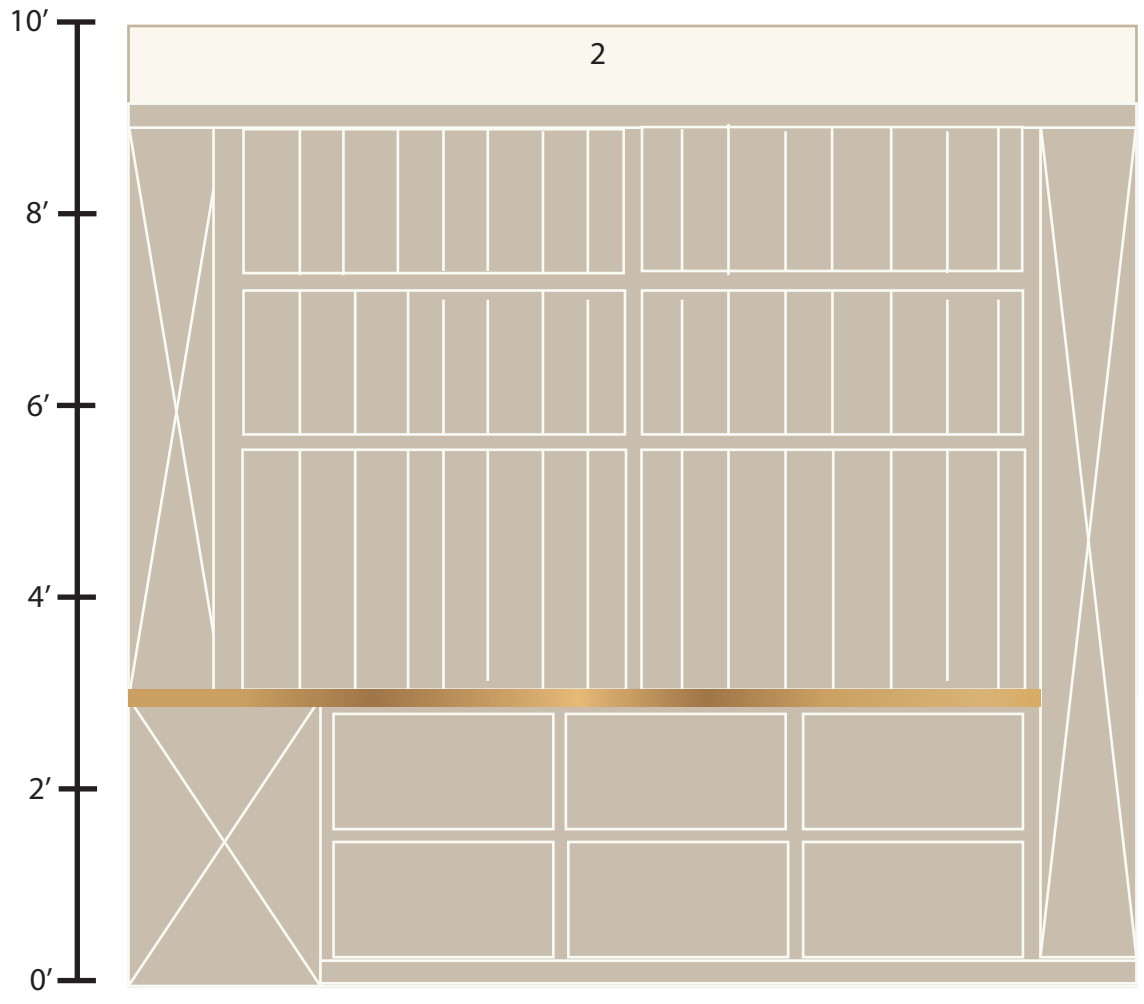

65 Shadow Creek Ridge Cabinet Plan

Kitchen

scale: 1/2"=1'

Kitchen scale: 1/2"=1'

lazy susan
corner cabinets

Pantry

scale: 1/2"=1'
stained wood tops

Laundry scale: 1/2"=1'

Hardware: Amerock Monument in Matte Black

Cabinet Fronts

Bar

scale: 1"=1'

Wine Rack Detail:

Hardware:
Cabinets: Belwith Keeler Sandrine 2" knobs
Drawers: Elements Edgefield 5-1/16" Edge Pulls

Sink Cabinet Front: