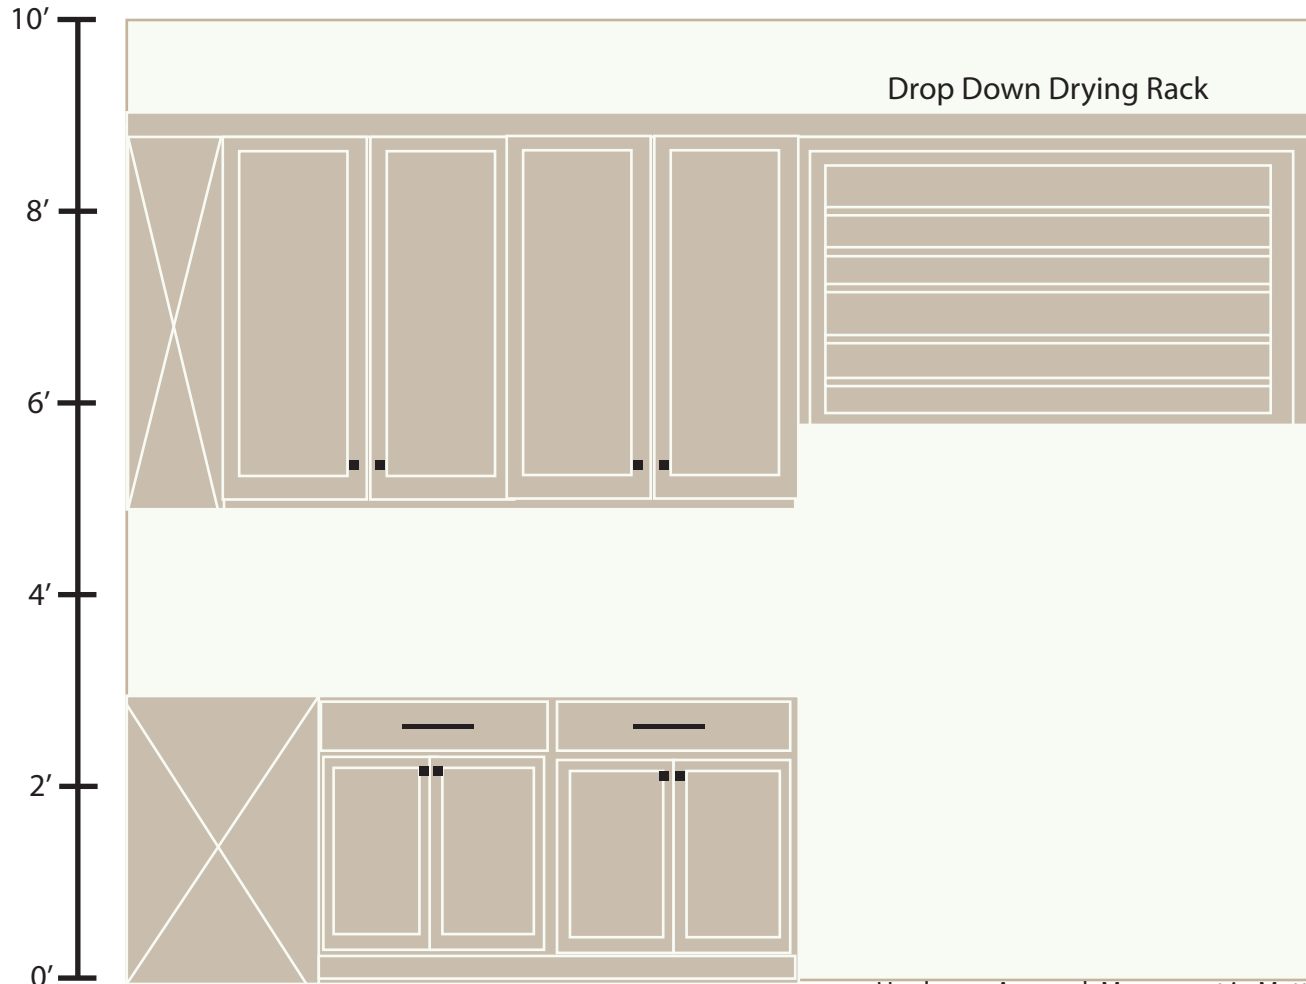

65 Shadow Creek Ridge Cabinet Plan

Kitchen

scale: 1/2"=1'

Kitchen scale: 1/2"=1'

lazy susan
corner cabinets

Pantry

scale: 1/2"=1'
stained wood tops

Laundry scale: 1/2"=1'

Hardware: Amerock Monument in Matte Black

Cabinet Fronts

Bar

scale: 1"=1'

Wine Rack Detail:

Hardware:
Cabinets: Belwith Keeler Sandrine 2" knobs
Drawers: Elements Edgefield 5-1/16" Edge Pulls

Sink Cabinet Front: