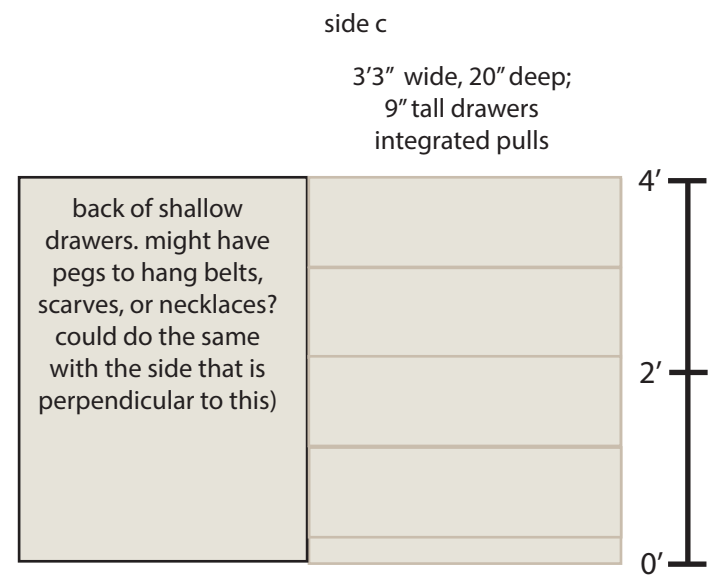

Master Closet scale: 1/2"=1'