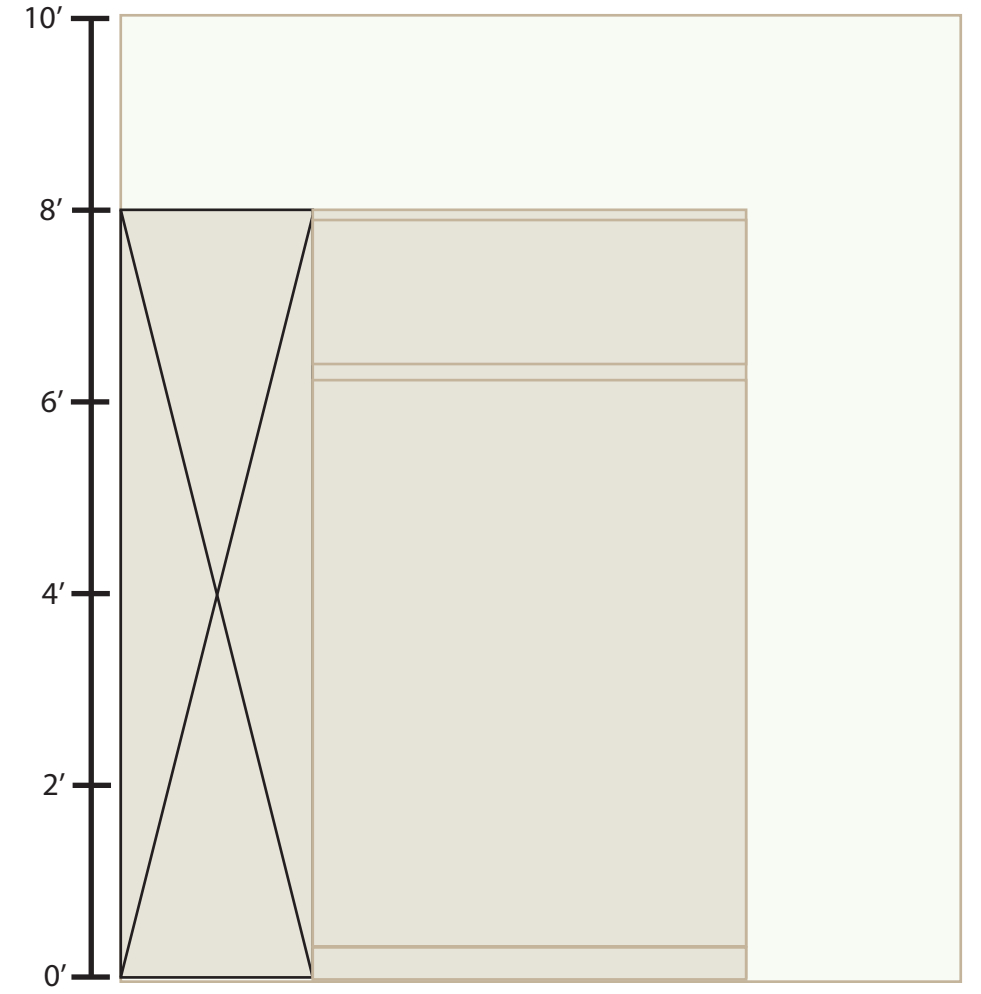

Master Closet scale: 1/2"=1'