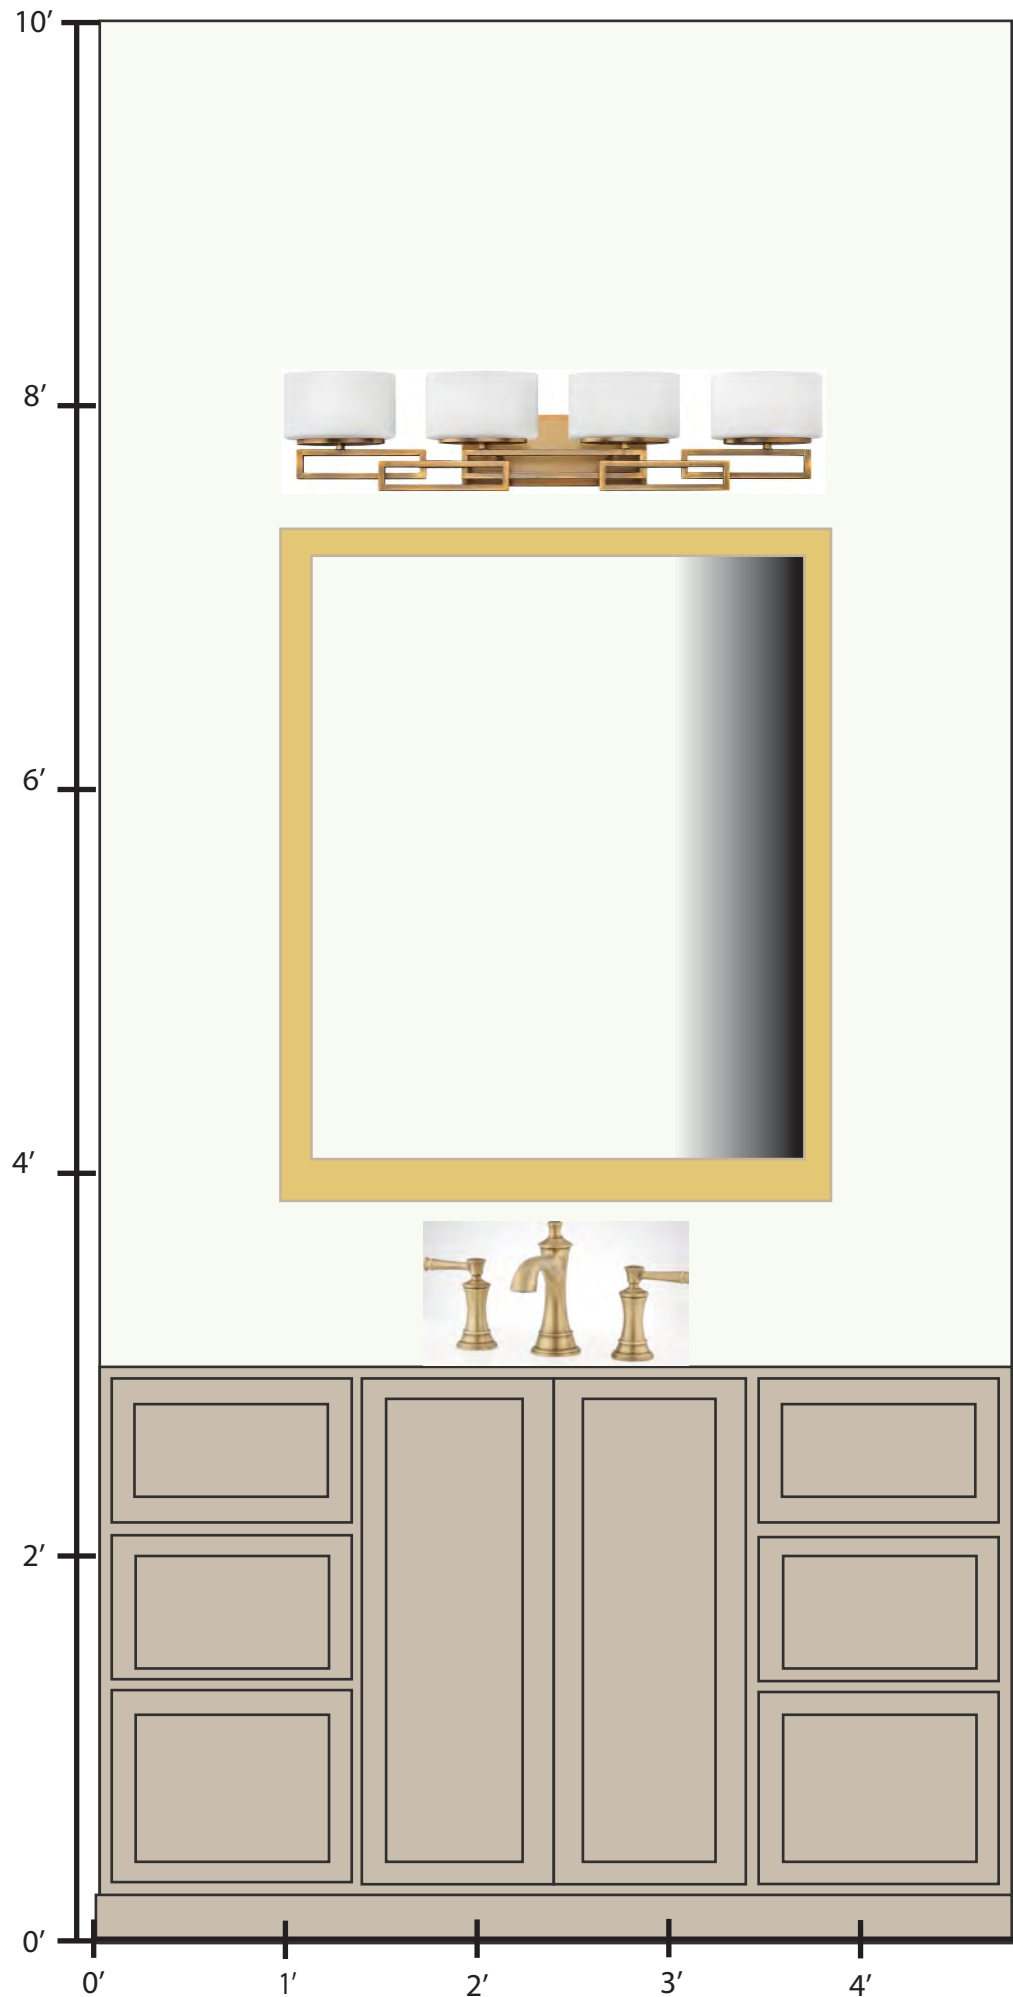

Hardware: Amerock Monument in Matte Black

Cabinet Fronts

Bar

scale: 1"=1'

Wine Rack Detail:

Hardware:
Cabinets: Belwith Keeler Sandrine 2" knobs
Drawers: Elements Edgefield 5-1/16" Edge Pulls

Sink Cabinet Front:

Trash drawer

Powder scale: 1"=1'

Mudroom scale: 1"=1'

Master Closet scale: 1/2"=1'

A

B

10'
8'
6'
4'
2'
0'

10'
8'
6'
4'
2'
0'

Master Closet scale: 1/2"=1'

Downstairs Guest Bath scale: 1"=1'

Bath 3

scale: 1"=1'

Bath 4

scale: 1"=1'

Game Room

scale: 1"=1'