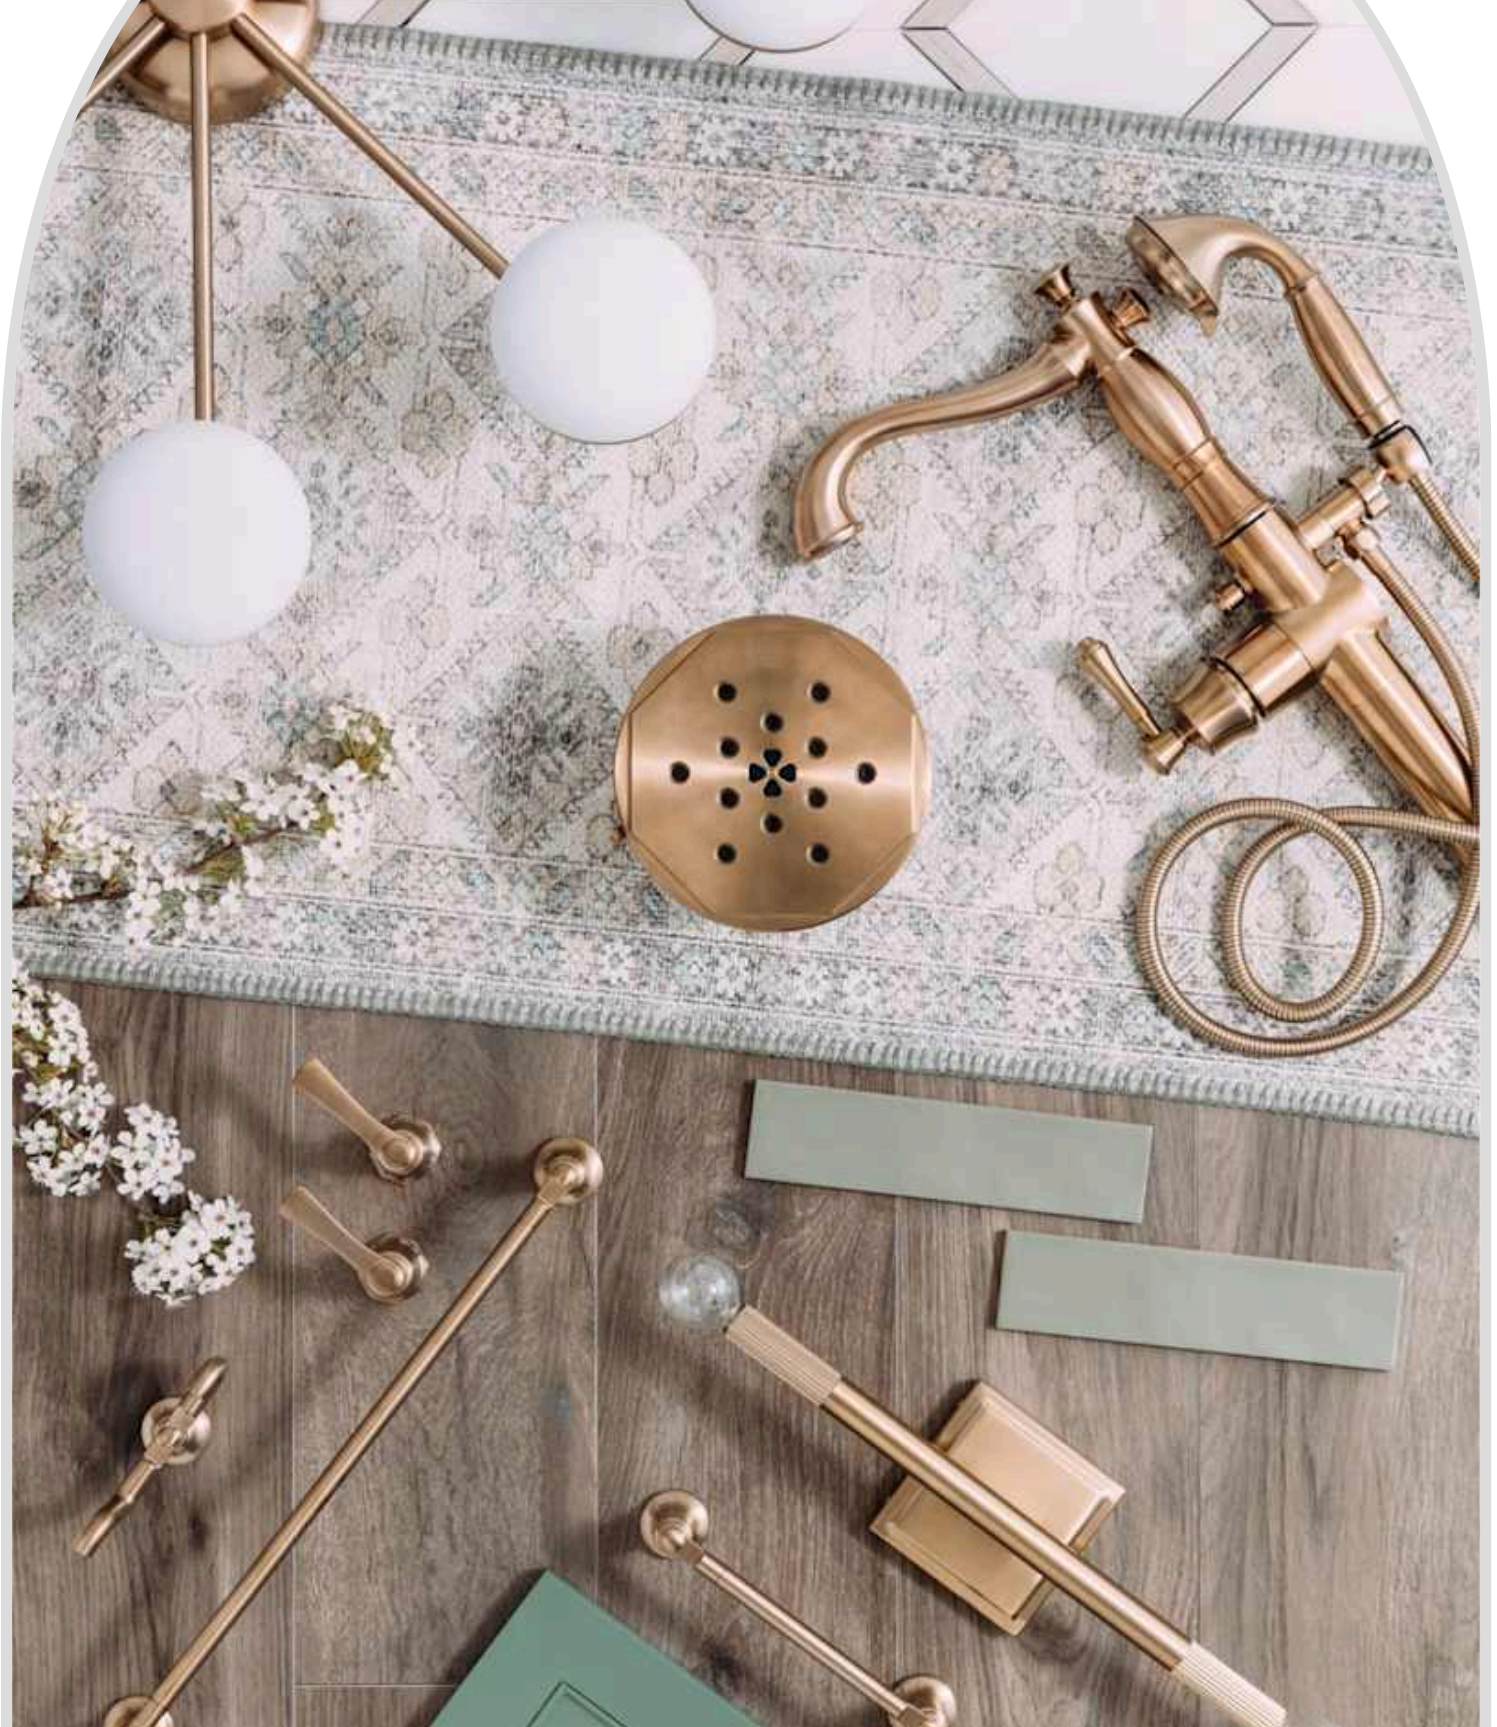

FERGUSON HOME

65SCR Lighting
Flair Builders

65SCR Lighting Table of Contents

Entryway

Currey and Company 9000-1264	2

Bar

Visual Comfort TOB 2019HAB/BZ	3

Powder Room

Palecek 2740-79	4

Office

Troy Lighting F4297-TBK/PN	5

Kitchen

Visual Comfort CHC 2269GI-MG	6

Dining

Currey and Company 9000-1098	7

Master Bath

Visual Comfort ARN 5011BSL	8
Visual Comfort TOB 2315HAB-WG	8

Bath 2

Hinkley Lighting 5104BR	9

Bath 3

Troy Lighting B1226-PBR	10

Bath 4

Visual Comfort CW1081BBS	11

Outdoor

Nuvo Lighting SF77/488	12
Nuvo Lighting 65/1082	12
Visual Comfort 700OWASP93036DHUNVS	12
Visual Comfort 700OWLYT84018CHUNVSSP	12