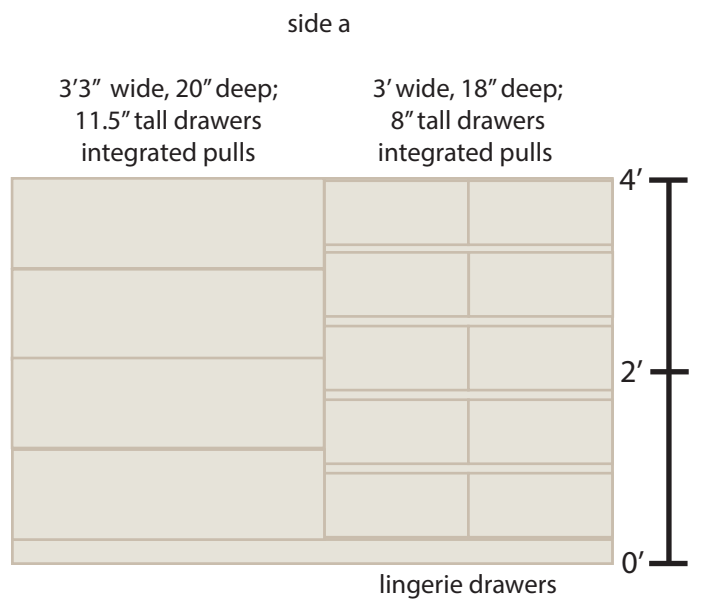

Master Closet scale: 1/2"=1'