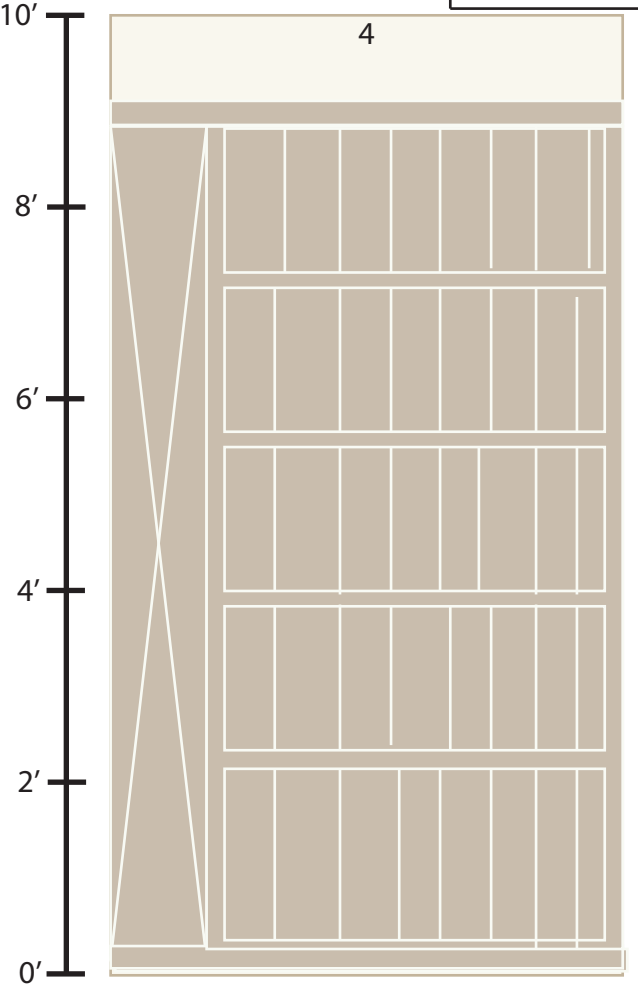

65 Shadow Creek Ridge Cabinet Plan

Kitchen

scale: 1/2"=1'

Kitchen scale: 1/2"=1'

lazy susan
corner cabinets

Pantry

scale: 1/2"=1'
stained wood tops

Laundry scale: 1/2"=1'

Hardware: Amerock Monument in Matte Black

Cabinet Fronts

Bar

scale: 1"=1'

Wine Rack Detail:

Hardware:
Cabinets: Belwith Keeler Sandrine 2" knobs
Drawers: Elements Edgefield 5-1/16" Edge Pulls

Sink Cabinet Front: