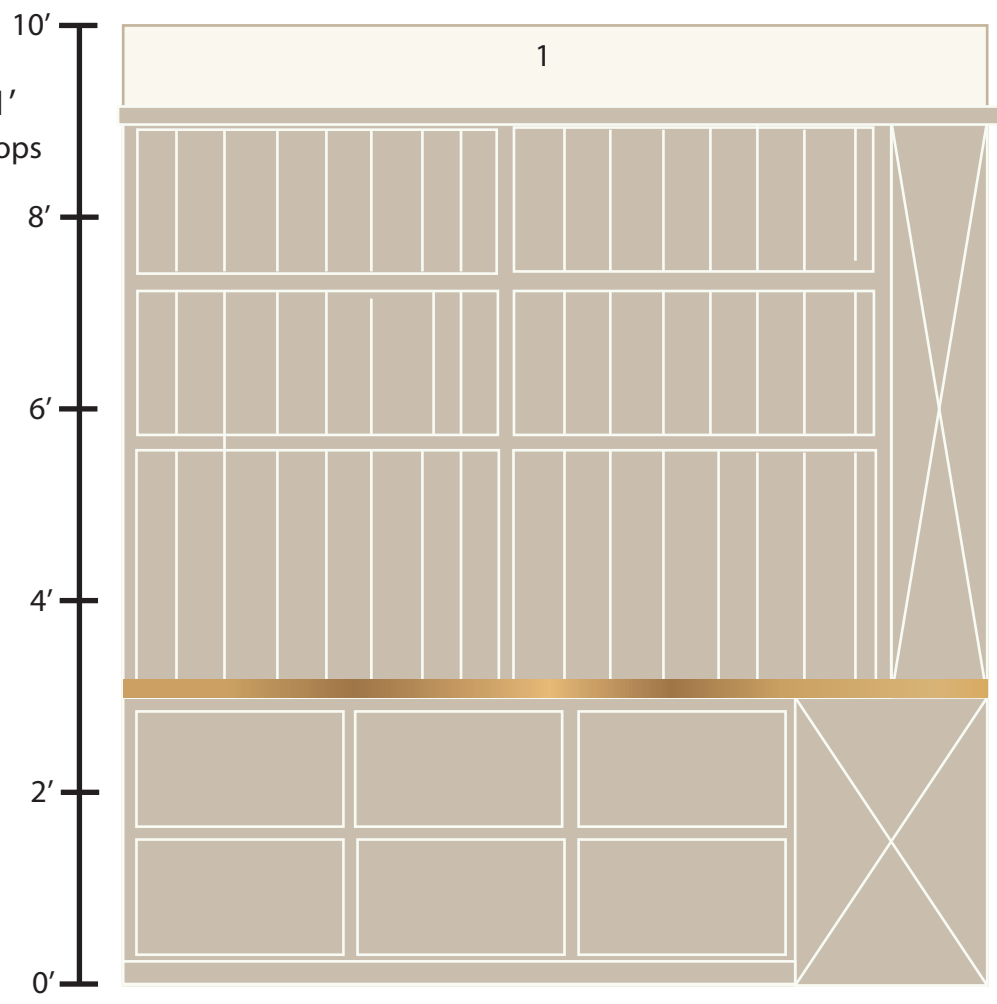

65 Shadow Creek Ridge Cabinet Plan

Kitchen

scale: 1/2"=1'

Kitchen scale: 1/2"=1'

lazy susan
corner cabinets

Pantry

scale: 1/2"=1'
stained wood tops

Laundry scale: 1/2"=1'

Hardware: Amerock Monument in Matte Black

Cabinet Fronts

Bar

scale: 1"=1'

Wine Rack Detail:

Hardware:
Cabinets: Belwith Keeler Sandrine 2" knobs
Drawers: Elements Edgefield 5-1/16" Edge Pulls

Sink Cabinet Front: