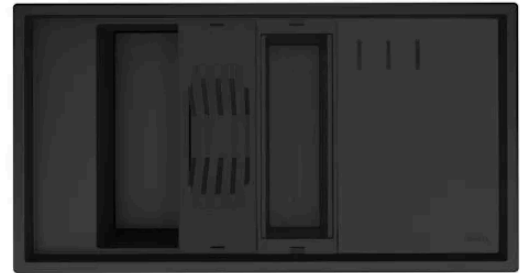

Ruvati RVG1650BK

epiStage 33-7/8" Undermount Single Basin Granite Composite Kitchen Sink with Basket Strainer and Cutting Board

Qty: 1

Finish: Black