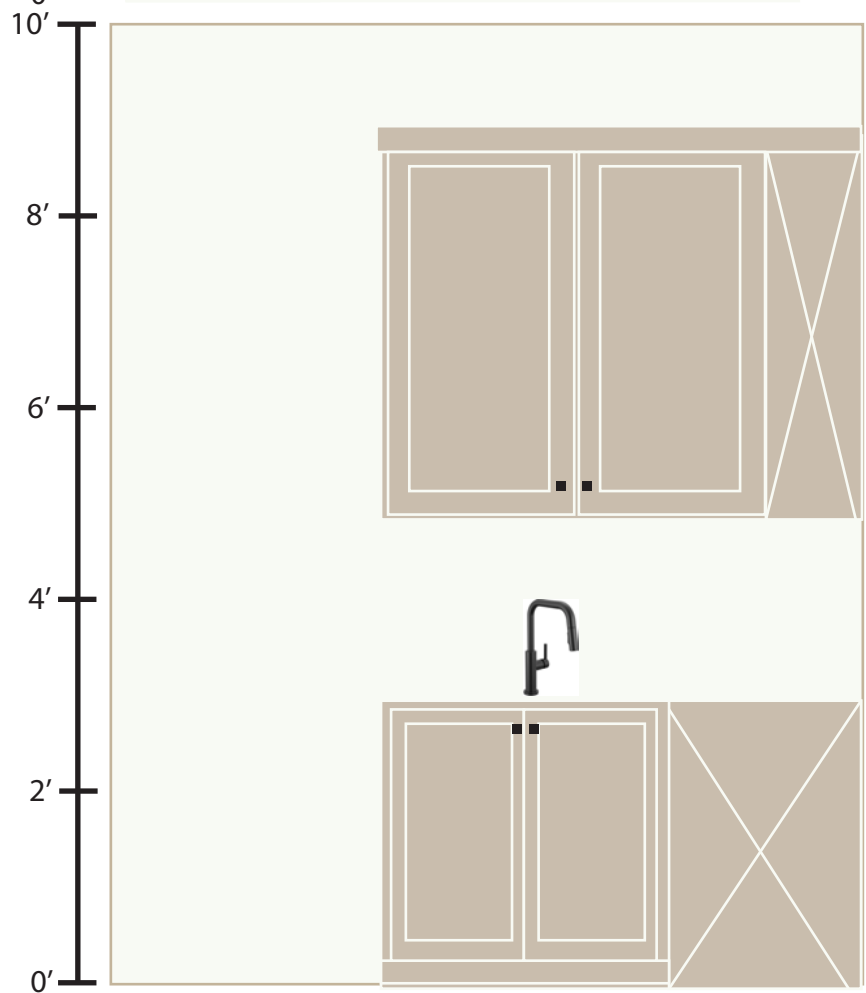

65 Shadow Creek Ridge Cabinet Plan

Kitchen

scale: 1/2"=1'

Kitchen scale: 1/2"=1'

lazy susan
corner cabinets

Pantry

scale: 1/2"=1'
stained wood tops

Laundry scale: 1/2"=1'

Hardware: Amerock Monument in Matte Black

Cabinet Fronts

Bar

scale: 1"=1'

Wine Rack Detail:

Hardware:
Cabinets: Belwith Keeler Sandrine 2" knobs
Drawers: Elements Edgefield 5-1/16" Edge Pulls

Sink Cabinet Front:

Trash drawer

Powder scale: 1"=1'

Mudroom scale: 1"=1'

Master Closet scale: 1/2"=1'

A

B

10'
8'
6'
4'
2'
0'

10'
8'
6'
4'
2'
0'