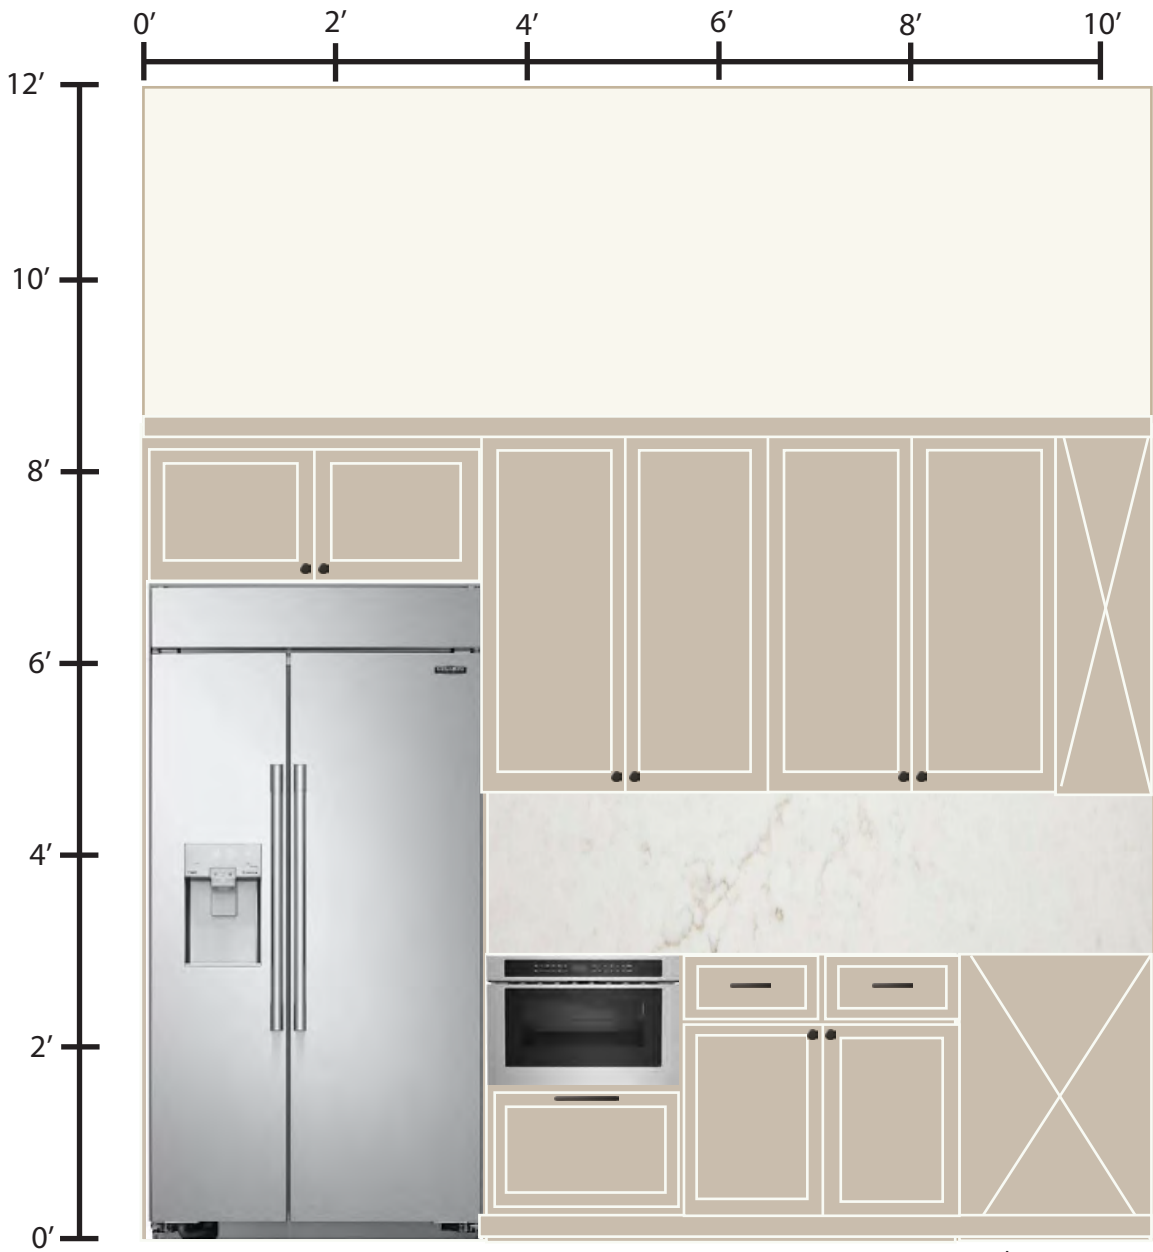

65 Shadow Creek Ridge Cabinet Plan

Kitchen

scale: 1/2"=1'

Kitchen scale: 1/2"=1'

lazy susan
corner cabinets

Pantry

scale: 1/2"=1'
stained wood tops

Laundry scale: 1/2"=1'

Hardware: Amerock Monument in Matte Black

Cabinet Fronts

Bar

scale: 1"=1'

Wine Rack Detail:

Hardware:
Cabinets: Belwith Keeler Sandrine 2" knobs
Drawers: Elements Edgefield 5-1/16" Edge Pulls

Sink Cabinet Front: