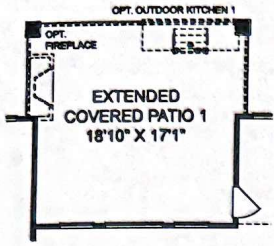

PISMO - 3062 SF

4 Bed / 3.5 Bath / Study / Game Room / 2 Car

EXTENDED COVERED PATIO 1

EXTENDED COVERED PATIO 2

EXTENDED COVERED PATIO 3

16' X 8' SLIDING DOORS AT GREAT ROOM

8' X 8' SLIDING DOORS AT DINING

OUTDOOR KITCHEN 2 (Available at All Covered Patios)

COVERED DECK w/8' X 8' SLIDING DOOR

EXTENDED COVERED DECK w/8' X 8' SLIDING DOOR

POP UP CEILING w/ WOOD BEAMS

EXT PAVING AREA

FIRST FLOOR

WET BAK

SECOND FLOOR

FREESTANDING TUB AT MASTER BATH