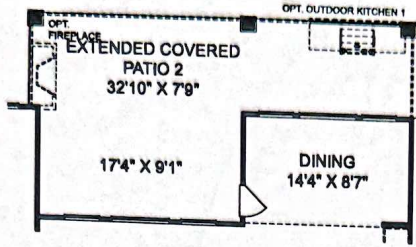

PISMO - 3062 SF

4 Bed / 3.5 Bath / Study / Game Room / 2 Car

EXTENDED COVERED PATIO 1

EXTENDED COVERED PATIO 2

EXTENDED COVERED PATIO 3

16' X 8' SLIDING DOORS AT GREAT ROOM

8' X 8' SLIDING DOORS AT DINING

OUTDOOR KITCHEN 2 (Available at All Covered Patios)

COVERED DECK w/8' X 8' SLIDING DOOR

EXTENDED COVERED DECK w/8' X 8' SLIDING DOOR

POP UP CEILING w/ WOOD BEAMS

EXT PAVING AREA

FIRST FLOOR

WET BAK

SECOND FLOOR

FREESTANDING TUB AT MASTER BATH

BEDROOM 5 ILO STUDY

4' WIDE FRONT DOOR

DOUBLE OVENS & MICROWAVE DRAWER (Shown with 36" Cooktop)

EN-SUITES BATH 2 & 4

www.giddenshomes.com