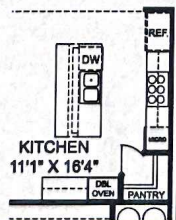

PISMO - 3062 SF

4 Bed / 3.5 Bath / Study / Game Room / 2 Car

EXTENDED COVERED PATIO 1

EXTENDED COVERED PATIO 2

EXTENDED COVERED PATIO 3

16' X 8' SLIDING DOORS AT GREAT ROOM

8' X 8' SLIDING DOORS AT DINING

OUTDOOR KITCHEN 2 (Available at All Covered Patios)

COVERED DECK w/8' X 8' SLIDING DOOR

EXTENDED COVERED DECK w/8' X 8' SLIDING DOOR

POP UP CEILING w/ WOOD BEAMS

EXT PAVING AREA

FIRST FLOOR

WET BAK

SECOND FLOOR

FREESTANDING TUB AT MASTER BATH

BEDROOM 5 ILO STUDY

4' WIDE FRONT DOOR

DOUBLE OVENS & MICROWAVE DRAWER (Shown with 36" Cooktop)

EN-SUITES BATH 2 & 4

www.giddenshomes.com