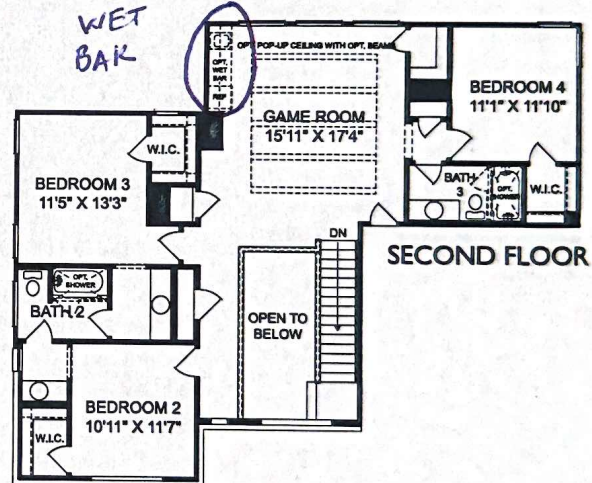

PISMO - 3062 SF

4 Bed / 3.5 Bath / Study / Game Room / 2 Car

EXTENDED COVERED PATIO 1

EXTENDED COVERED PATIO 2

EXTENDED COVERED PATIO 3

16' X 8' SLIDING DOORS AT GREAT ROOM

8' X 8' SLIDING DOORS AT DINING

OUTDOOR KITCHEN 2 (Available at All Covered Patios)

COVERED DECK w/8' X 8' SLIDING DOOR

EXTENDED COVERED DECK w/8' X 8' SLIDING DOOR

POP UP CEILING w/ WOOD BEAMS

EXT PAVING AREA

FIRST FLOOR

WET BAK

SECOND FLOOR

FREESTANDING TUB AT MASTER BATH

BEDROOM 5 ILO STUDY

4' WIDE FRONT DOOR

DOUBLE OVENS & MICROWAVE DRAWER (Shown with 36" Cooktop)

EN-SUITES BATH 2 & 4

www.giddenshomes.com