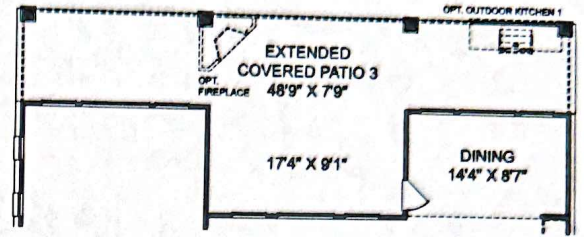

PISMO - 3062 SF

4 Bed / 3.5 Bath / Study / Game Room / 2 Car

EXTENDED COVERED PATIO 1

EXTENDED COVERED PATIO 2

EXTENDED COVERED PATIO 3

16' X 8' SLIDING DOORS AT GREAT ROOM

8' X 8' SLIDING DOORS AT DINING

OUTDOOR KITCHEN 2 (Available at All Covered Patios)

COVERED DECK w/8' X 8' SLIDING DOOR

EXTENDED COVERED DECK w/8' X 8' SLIDING DOOR

POP UP CEILING w/ WOOD BEAMS

EXT PAVING AREA

FIRST FLOOR

WET BAK

SECOND FLOOR

FREESTANDING TUB AT MASTER BATH

BEDROOM 5 ILO STUDY

4' WIDE FRONT DOOR

DOUBLE OVENS & MICROWAVE DRAWER (Shown with 36" Cooktop)

EN-SUITES BATH 2 & 4

www.giddenshomes.com