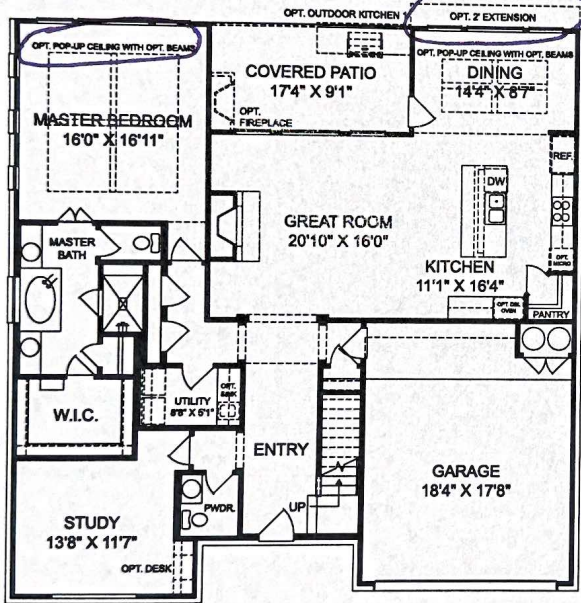

PISMO - 3062 SF

4 Bed / 3.5 Bath / Study / Game Room / 2 Car

EXTENDED COVERED PATIO 1

EXTENDED COVERED PATIO 2

EXTENDED COVERED PATIO 3

16' X 8' SLIDING DOORS AT GREAT ROOM

8' X 8' SLIDING DOORS AT DINING

OUTDOOR KITCHEN 2 (Available at All Covered Patios)

COVERED DECK w/8' X 8' SLIDING DOOR

EXTENDED COVERED DECK w/8' X 8' SLIDING DOOR

POP UP CEILING w/ WOOD BEAMS

EXT PAVING AREA

FIRST FLOOR

WET BAK

SECOND FLOOR

FREESTANDING TUB AT MASTER BATH

BEDROOM 5 ILO STUDY

4' WIDE FRONT DOOR

DOUBLE OVENS & MICROWAVE DRAWER (Shown with 36" Cooktop)

EN-SUITES BATH 2 & 4

www.giddenshomes.com