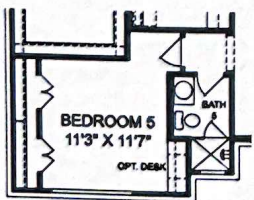

PISMO - 3062 SF

4 Bed / 3.5 Bath / Study / Game Room / 2 Car

EXTENDED COVERED PATIO 1

EXTENDED COVERED PATIO 2

EXTENDED COVERED PATIO 3

16' X 8' SLIDING DOORS AT GREAT ROOM

8' X 8' SLIDING DOORS AT DINING

OUTDOOR KITCHEN 2 (Available at All Covered Patios)

COVERED DECK w/8' X 8' SLIDING DOOR

EXTENDED COVERED DECK w/8' X 8' SLIDING DOOR

POP UP CEILING w/ WOOD BEAMS

EXT PAVING AREA

FIRST FLOOR

WET BAK

SECOND FLOOR

FREESTANDING TUB AT MASTER BATH

BEDROOM 5 ILO STUDY

4' WIDE FRONT DOOR

DOUBLE OVENS & MICROWAVE DRAWER (Shown with 36" Cooktop)

EN-SUITES BATH 2 & 4

www.giddenshomes.com