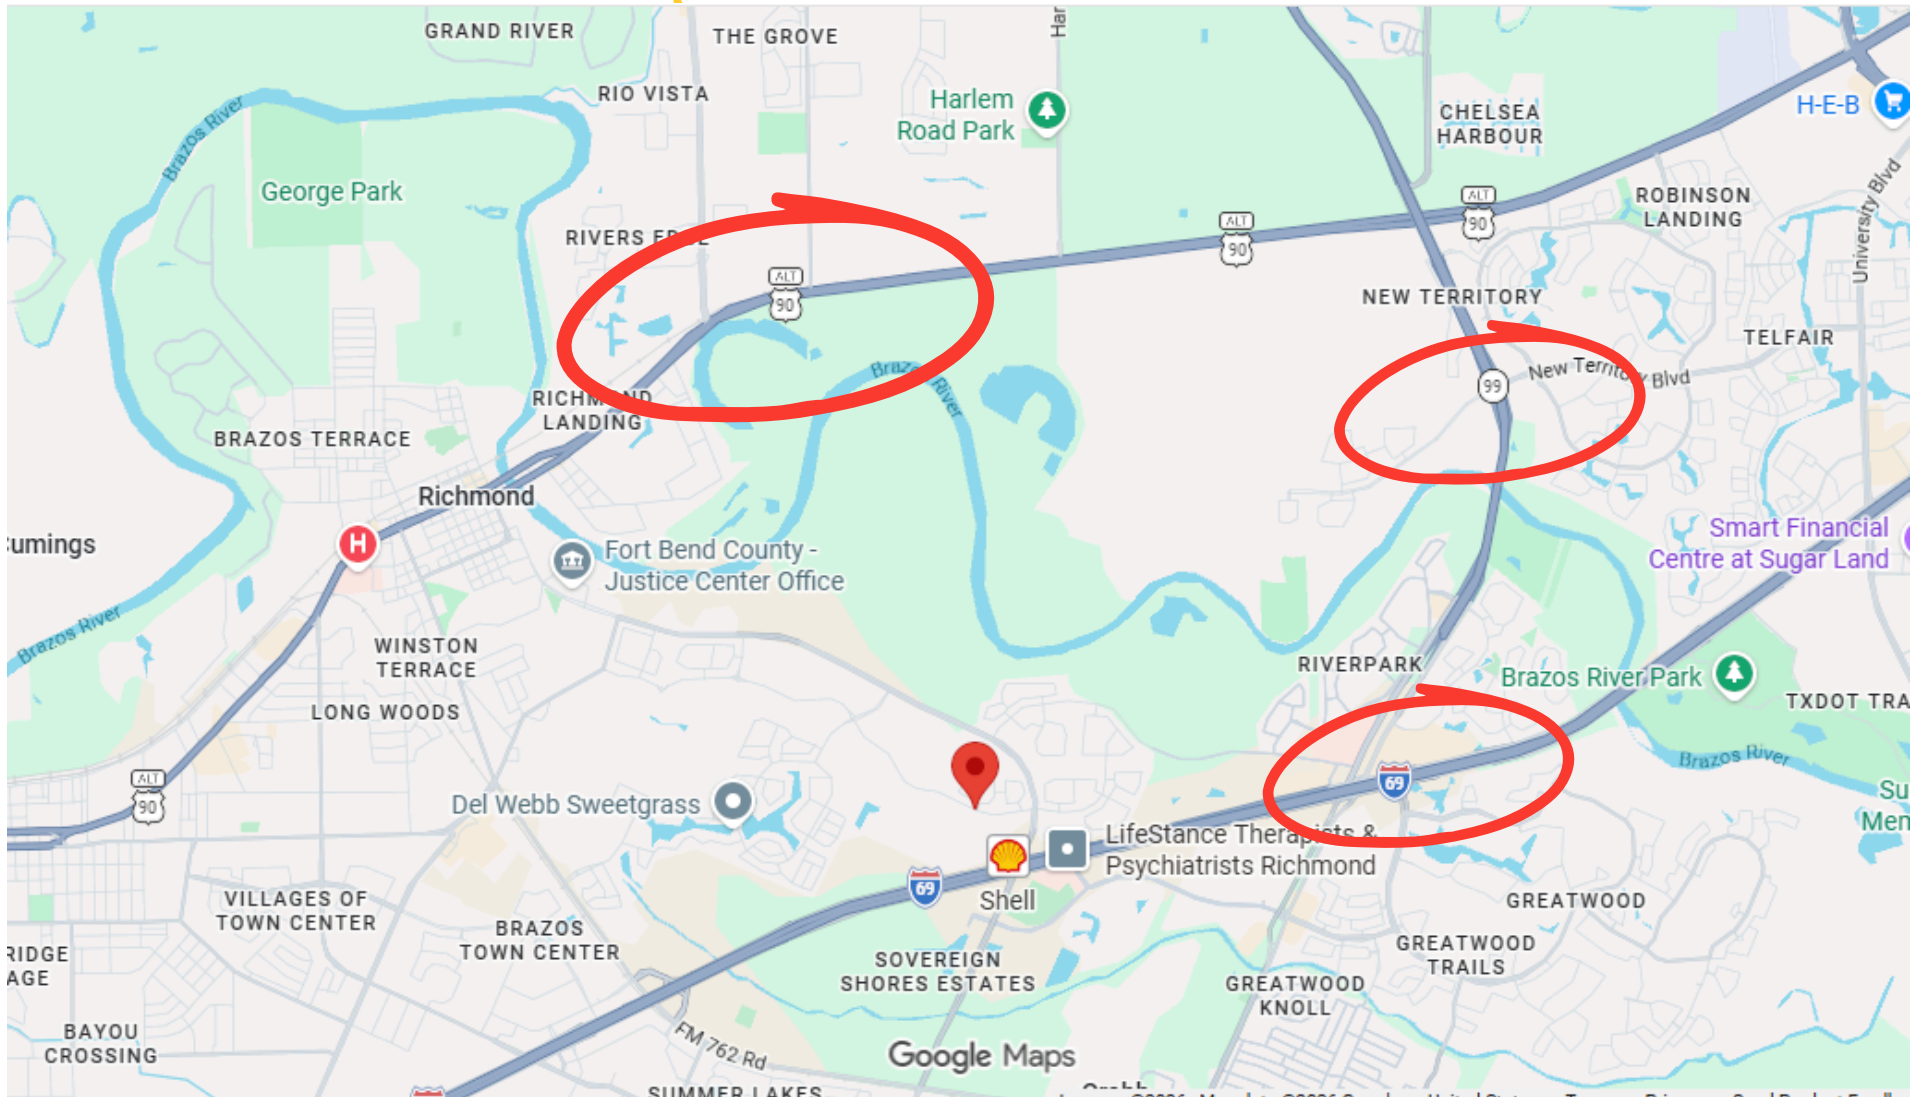

Mapping Nearby Facilities

Near 22303 Fieldcrest Ln

Grocery stores

Near 22303 Fielcrest Ln

ALDI

Kroger Marketplace

Walmart

H-E-B

Brazos Towncenter

RiverPark West

Schools in the Area

Near 22303 Fieldcrest Ln

Wessendorff Middle School

Lamar Junior High

Irma Dru Hutchison Elementary School

Hospitals

Near 22303 Fieldcrest Ln

Oakbend Medical Center- Williams Way Hospital Campus

Memorial Hermann Sugar Land Hospital

Nearby Highways

Near 22303 Fieldcrest Ln

Hwy 69,90 and 99