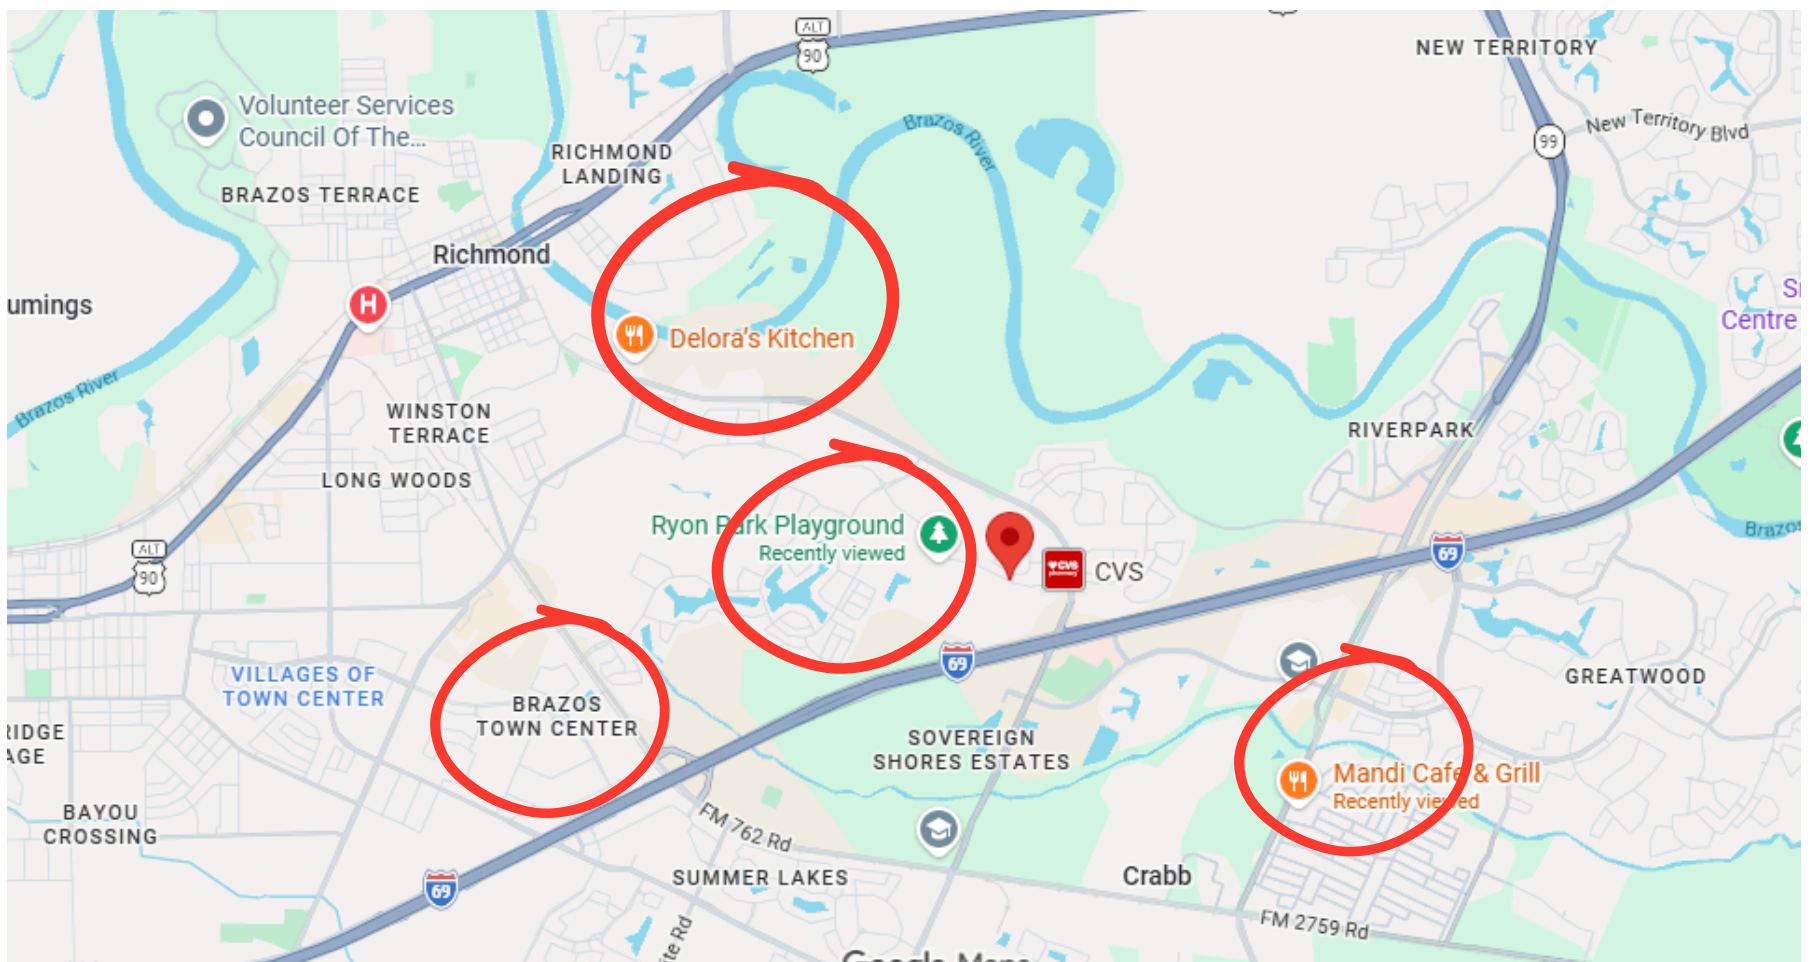

Mapping Nearby Facilities

Near 22303 Fieldcrest Ln

Grocery stores

Near 22303 Fielcrest Ln

ALDI

Kroger Marketplace

Walmart

H-E-B

Trader Joe's

Famous Restaurants

Near 22303 Fieldcrest Ln

Gringo's

Gino's Italian Joint

Mandi Cafe & Grill

Amenities

22303 Fieldcrest Ln

Brazos Towncenter

RiverPark West

Schools in the Area

Near 22303 Fieldcrest Ln

Wessendorff Middle School

Lamar Junior High

Irma Dru Hutchison Elementary School

Hospitals

Near 22303 Fieldcrest Ln

Oakbend Medical Center- Williams Way Hospital Campus

Memorial Hermann Sugar Land Hospital

Nearby Highways

Near 22303 Fieldcrest Ln

Hwy 69,90 and 99