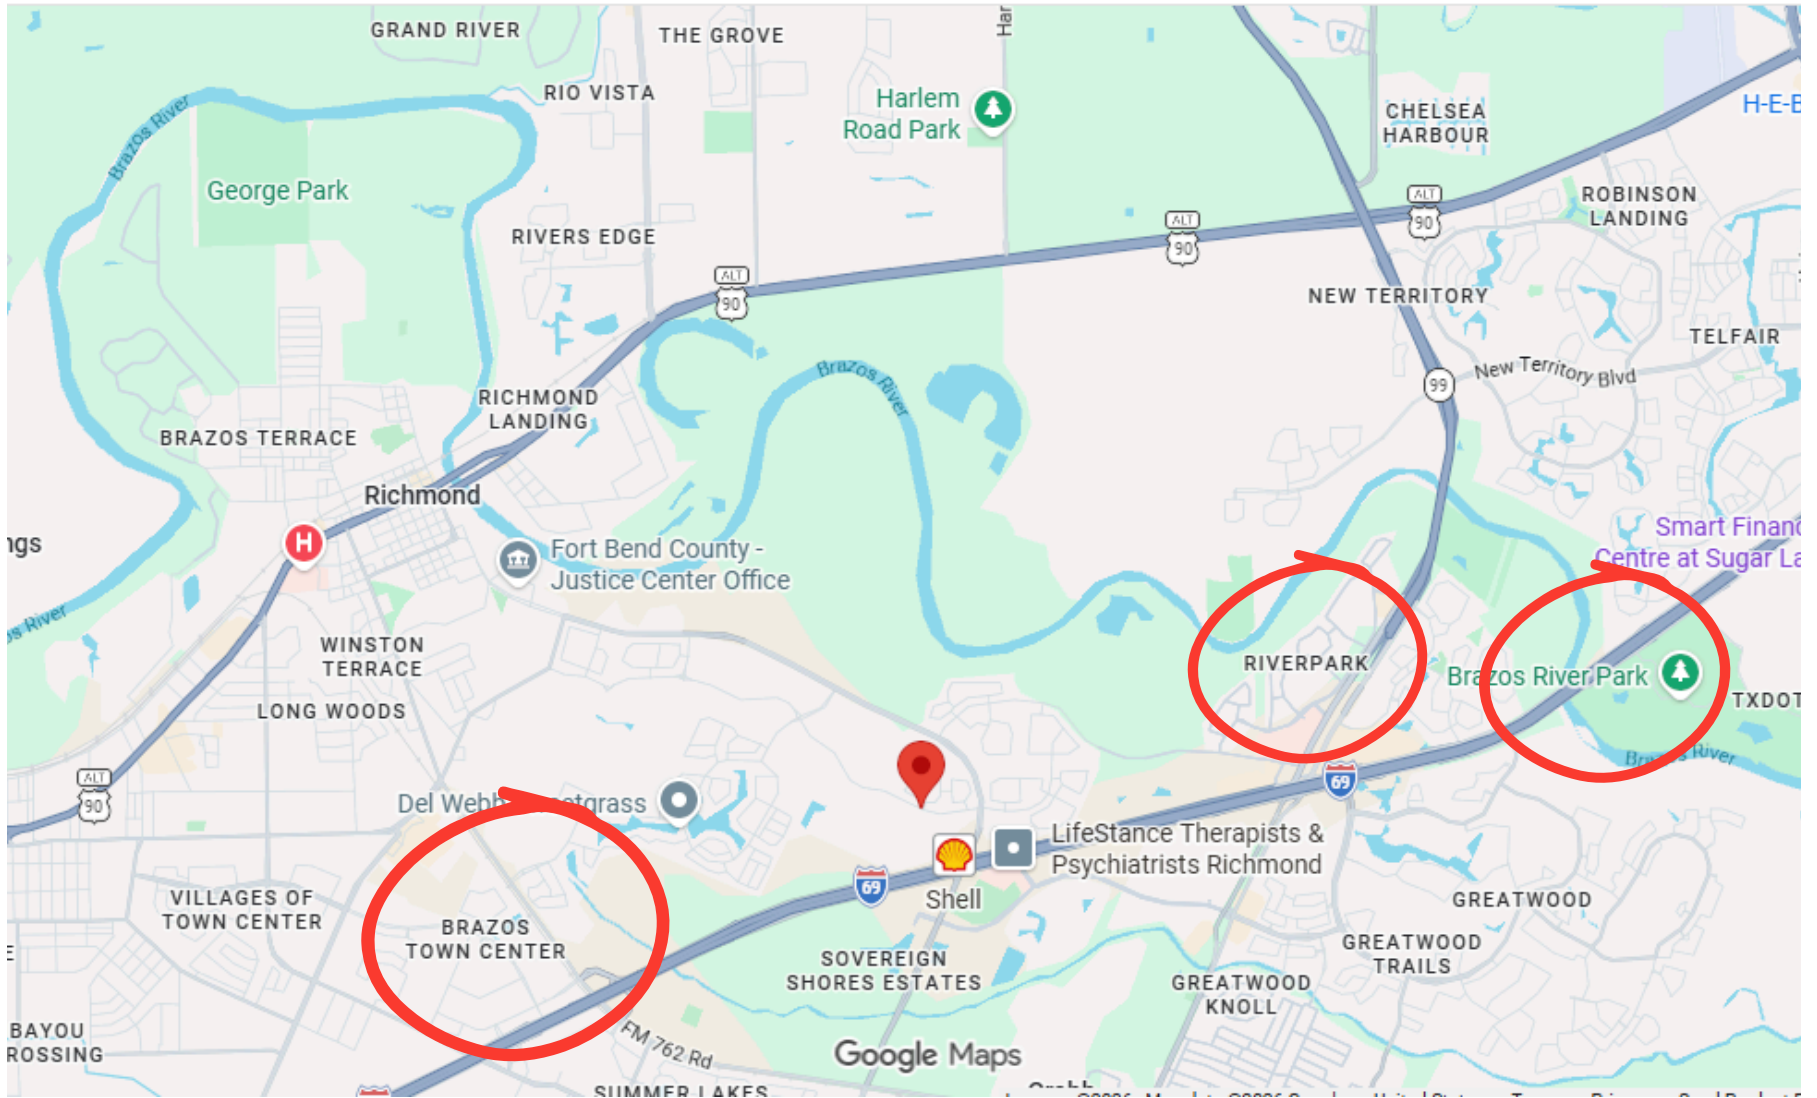

Mapping Nearby Facilities

Near 22303 Fieldcrest Ln

Grocery stores

Near 22303 Fielcrest Ln

ALDI

Kroger Marketplace

Walmart

H-E-B

Trader Joe's

Famous Restaurants

Near 22303 Fieldcrest Ln

Gringo's

Gino's Italian Joint

Mandi Cafe & Grill

Amenities

22303 Fieldcrest Ln

Brazos Towncenter

RiverPark West

Schools in the Area

Near 22303 Fieldcrest Ln

Wessendorff Middle School

Lamar Junior High

Irma Dru Hutchison Elementary School

Hospitals

Near 22303 Fieldcrest Ln

Oakbend Medical Center- Williams Way Hospital Campus

Memorial Hermann Sugar Land Hospital

Nearby Highways

Near 22303 Fieldcrest Ln

Hwy 69,90 and 99