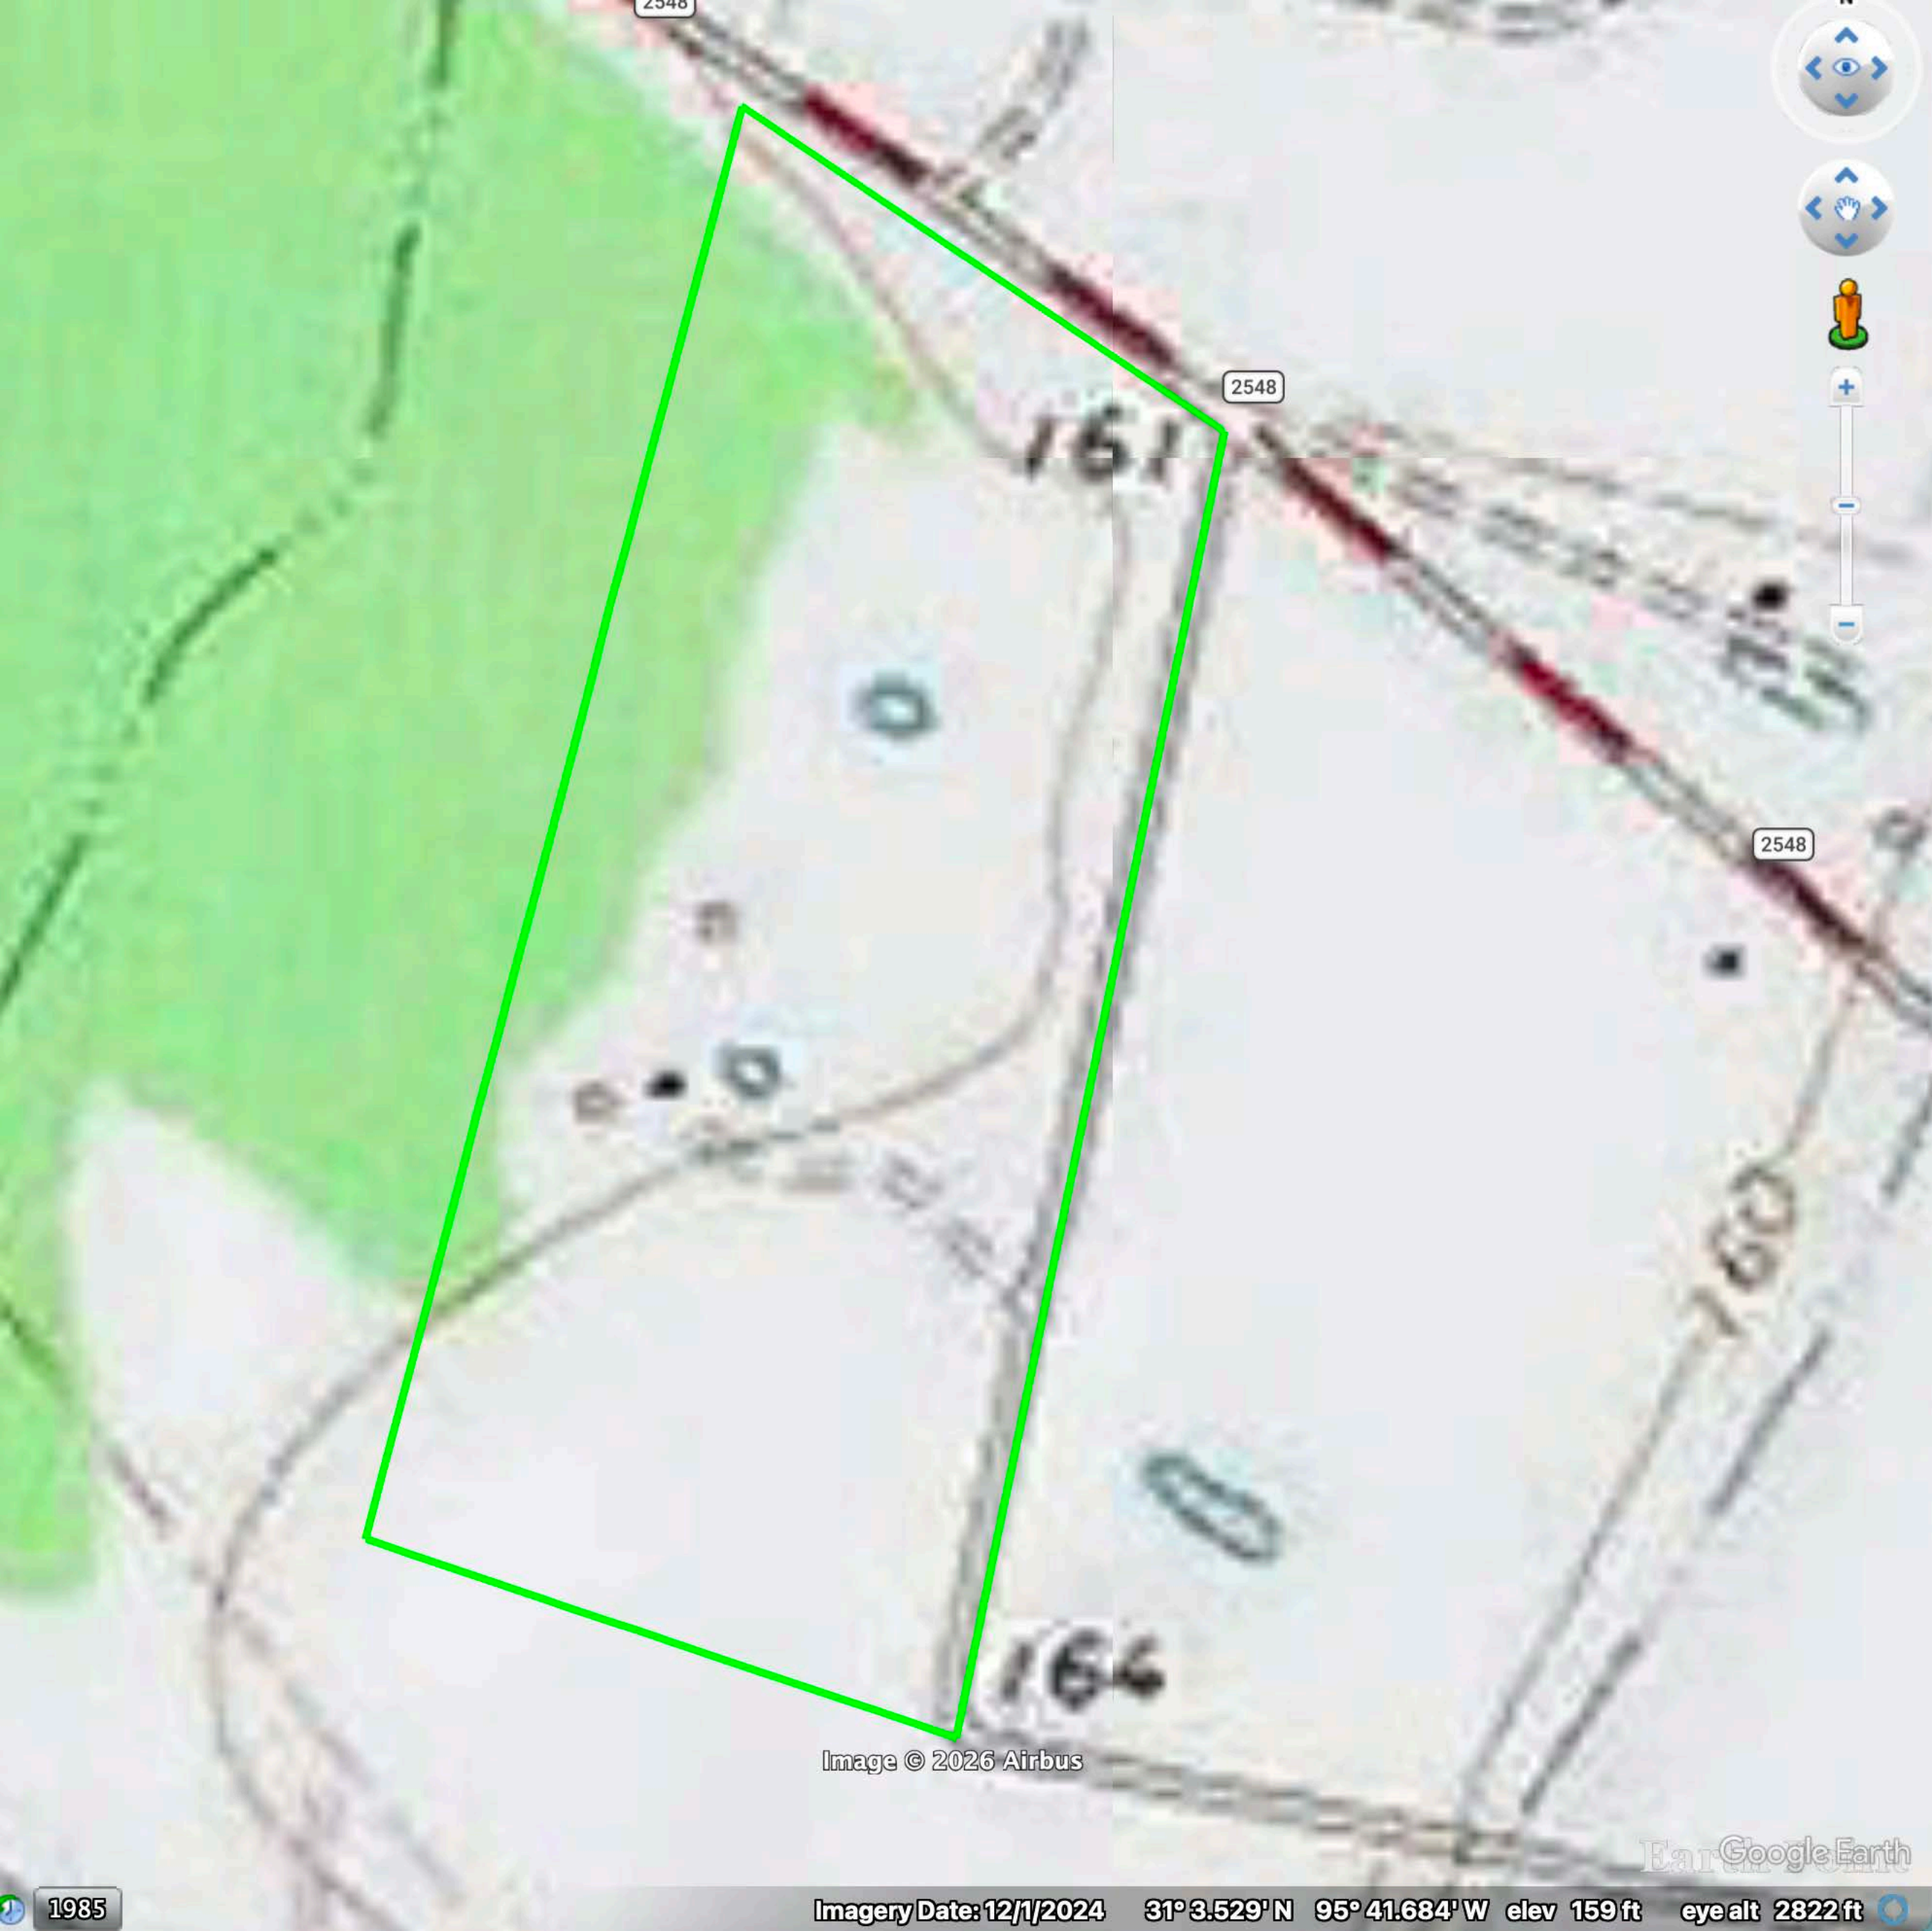

2548

2548

Image © 2026 Airbus

Google Earth

1985

Imagery Date: 12/1/2024 31° 3.551' N 95° 41.399' W elev 158 ft eye alt 2822 ft

GpA

2548

SaB

2548

BnB

BnB

Ka

Image © 2026 Airbus

Google Earth

1985

Imagery Date: 12/1/2024 31° 3.770' N 95° 41.731' W elev 155 ft eye alt 2822 ft

Image © 2026 Airbus

Earth Google Earth

1985

Imagery Date: 12/1/2024 31° 3.529' N 95° 41.684' W elev 159 ft eye alt 2822 ft