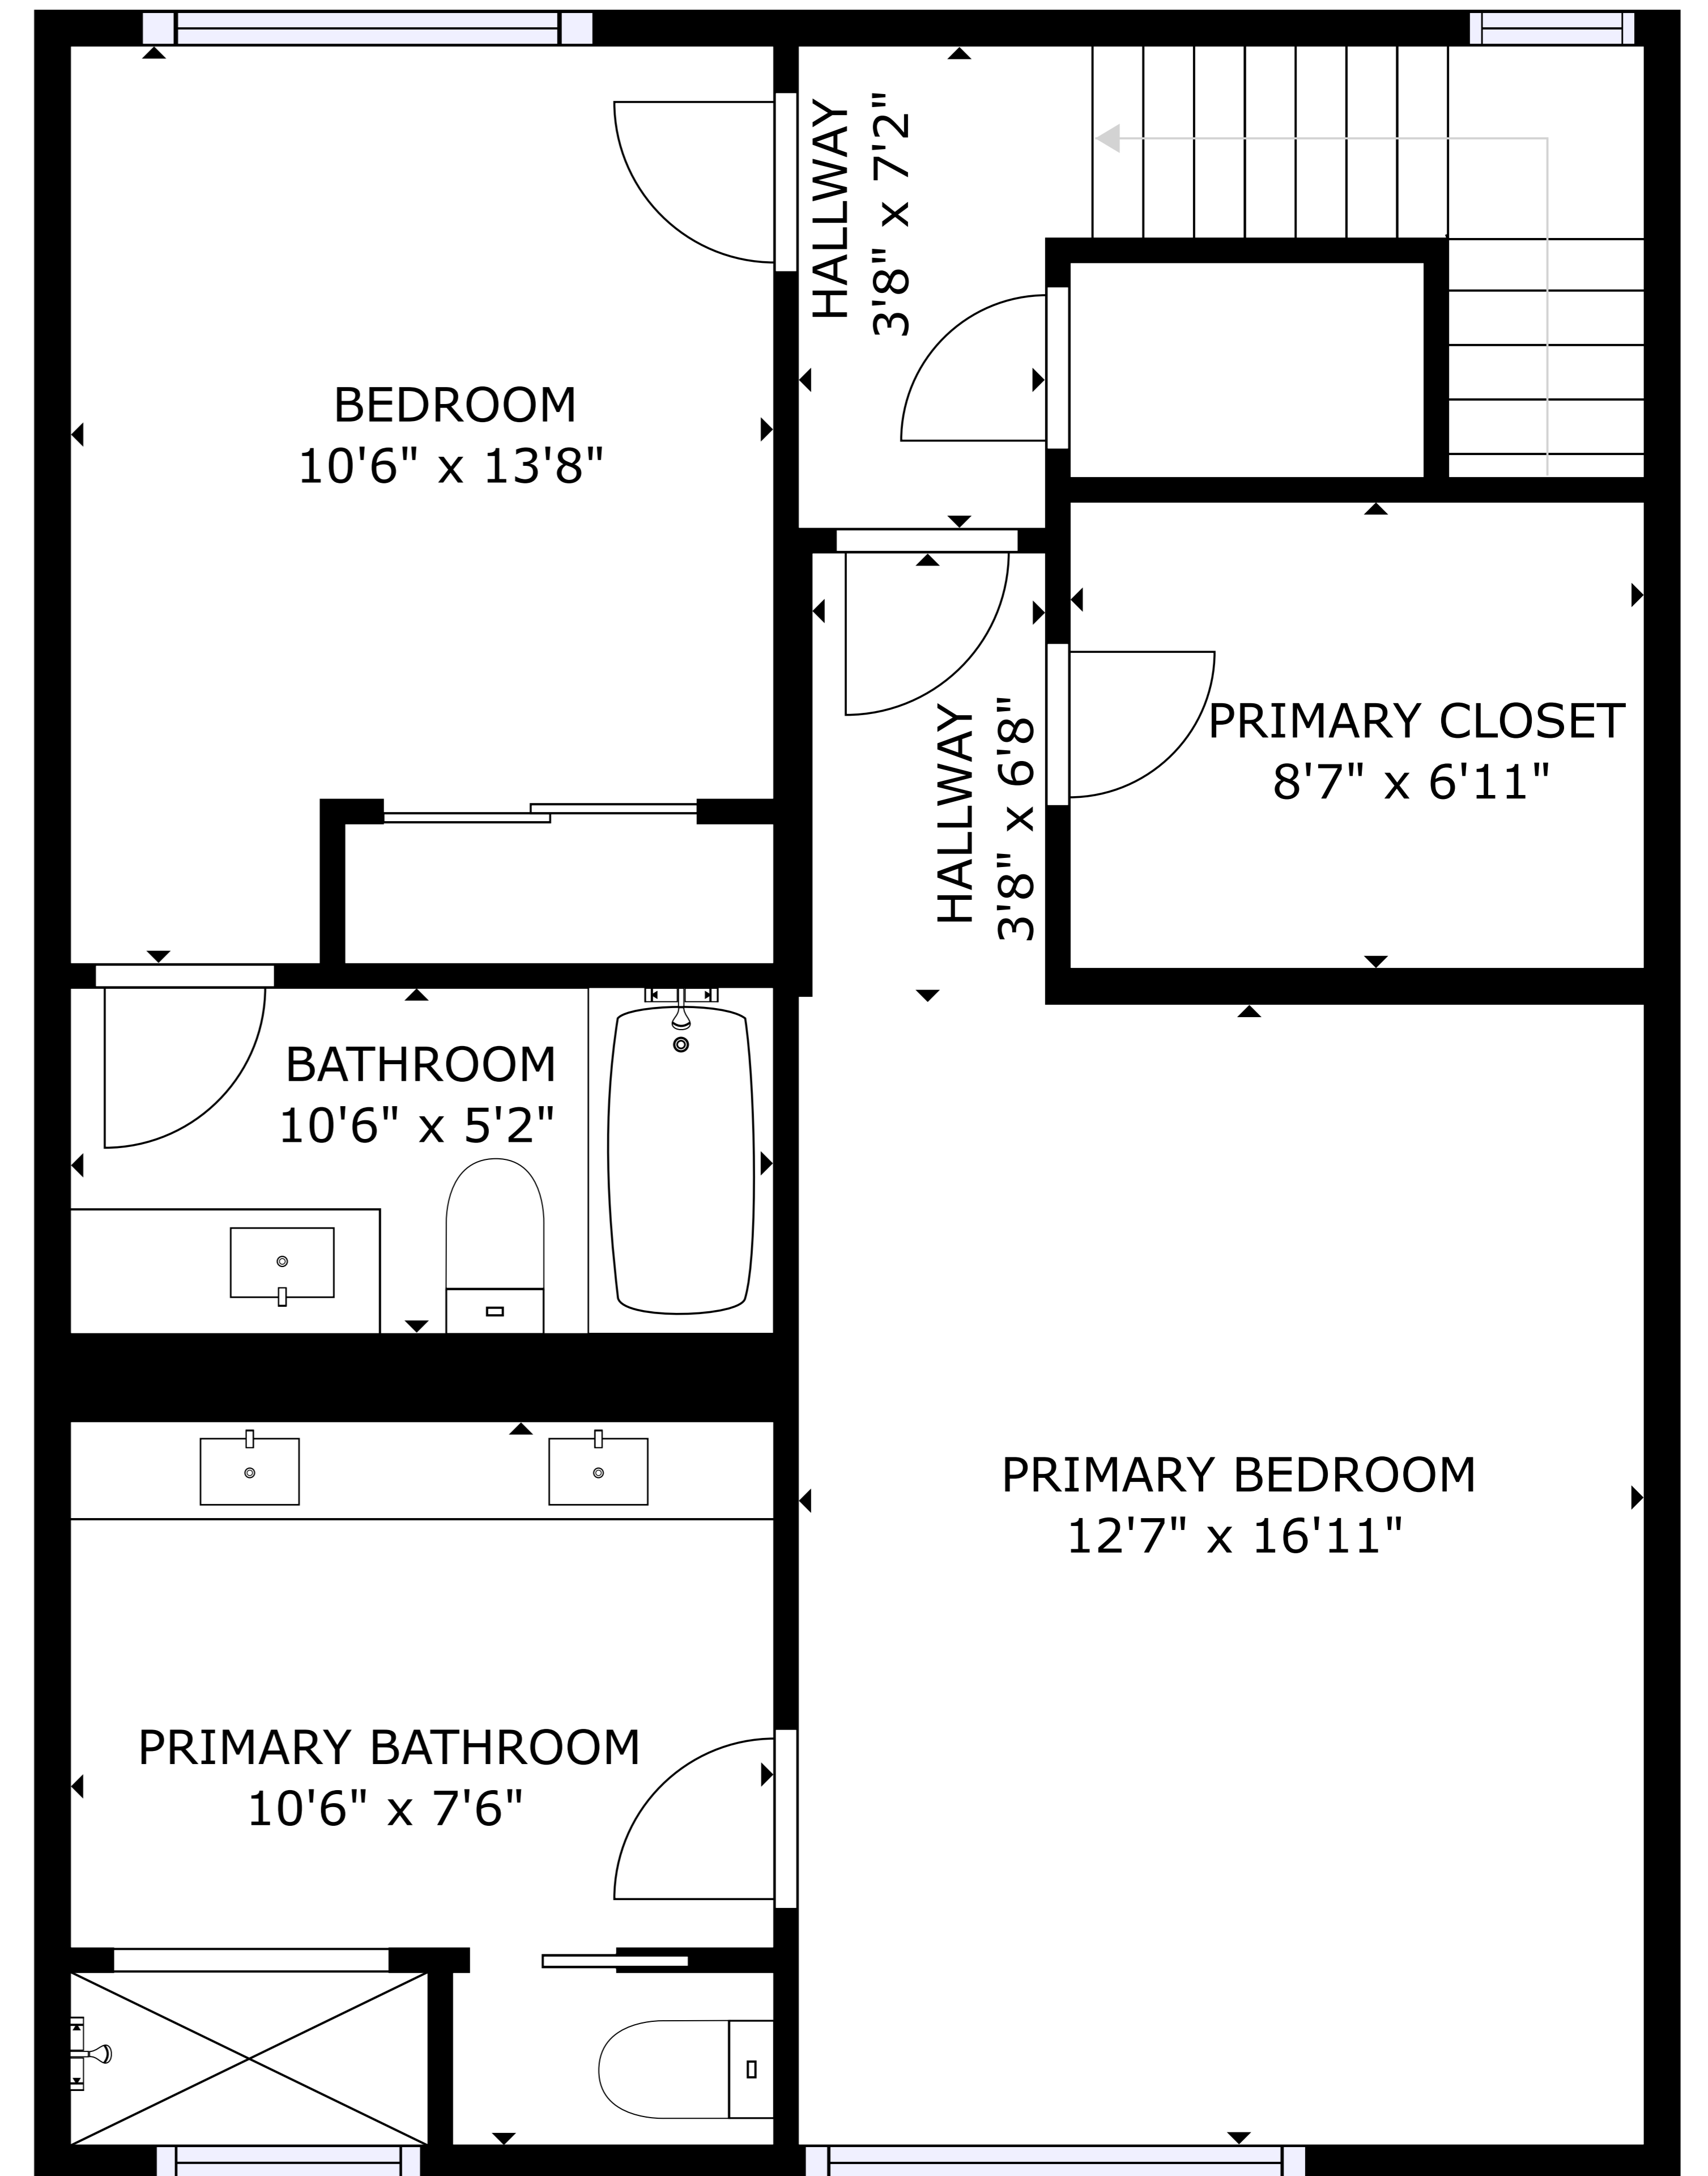

FLOOR 1

FLOOR 2

FLOOR 3

GROSS INTERNAL AREA
 FLOOR 1: 62 sq ft, FLOOR 2: 726 sq ft, FLOOR 3: 726 sq ft
 TOTAL: 1514 sq ft
 SIZES AND DIMENSIONS ARE APPROXIMATE, ACTUAL MAY VARY.