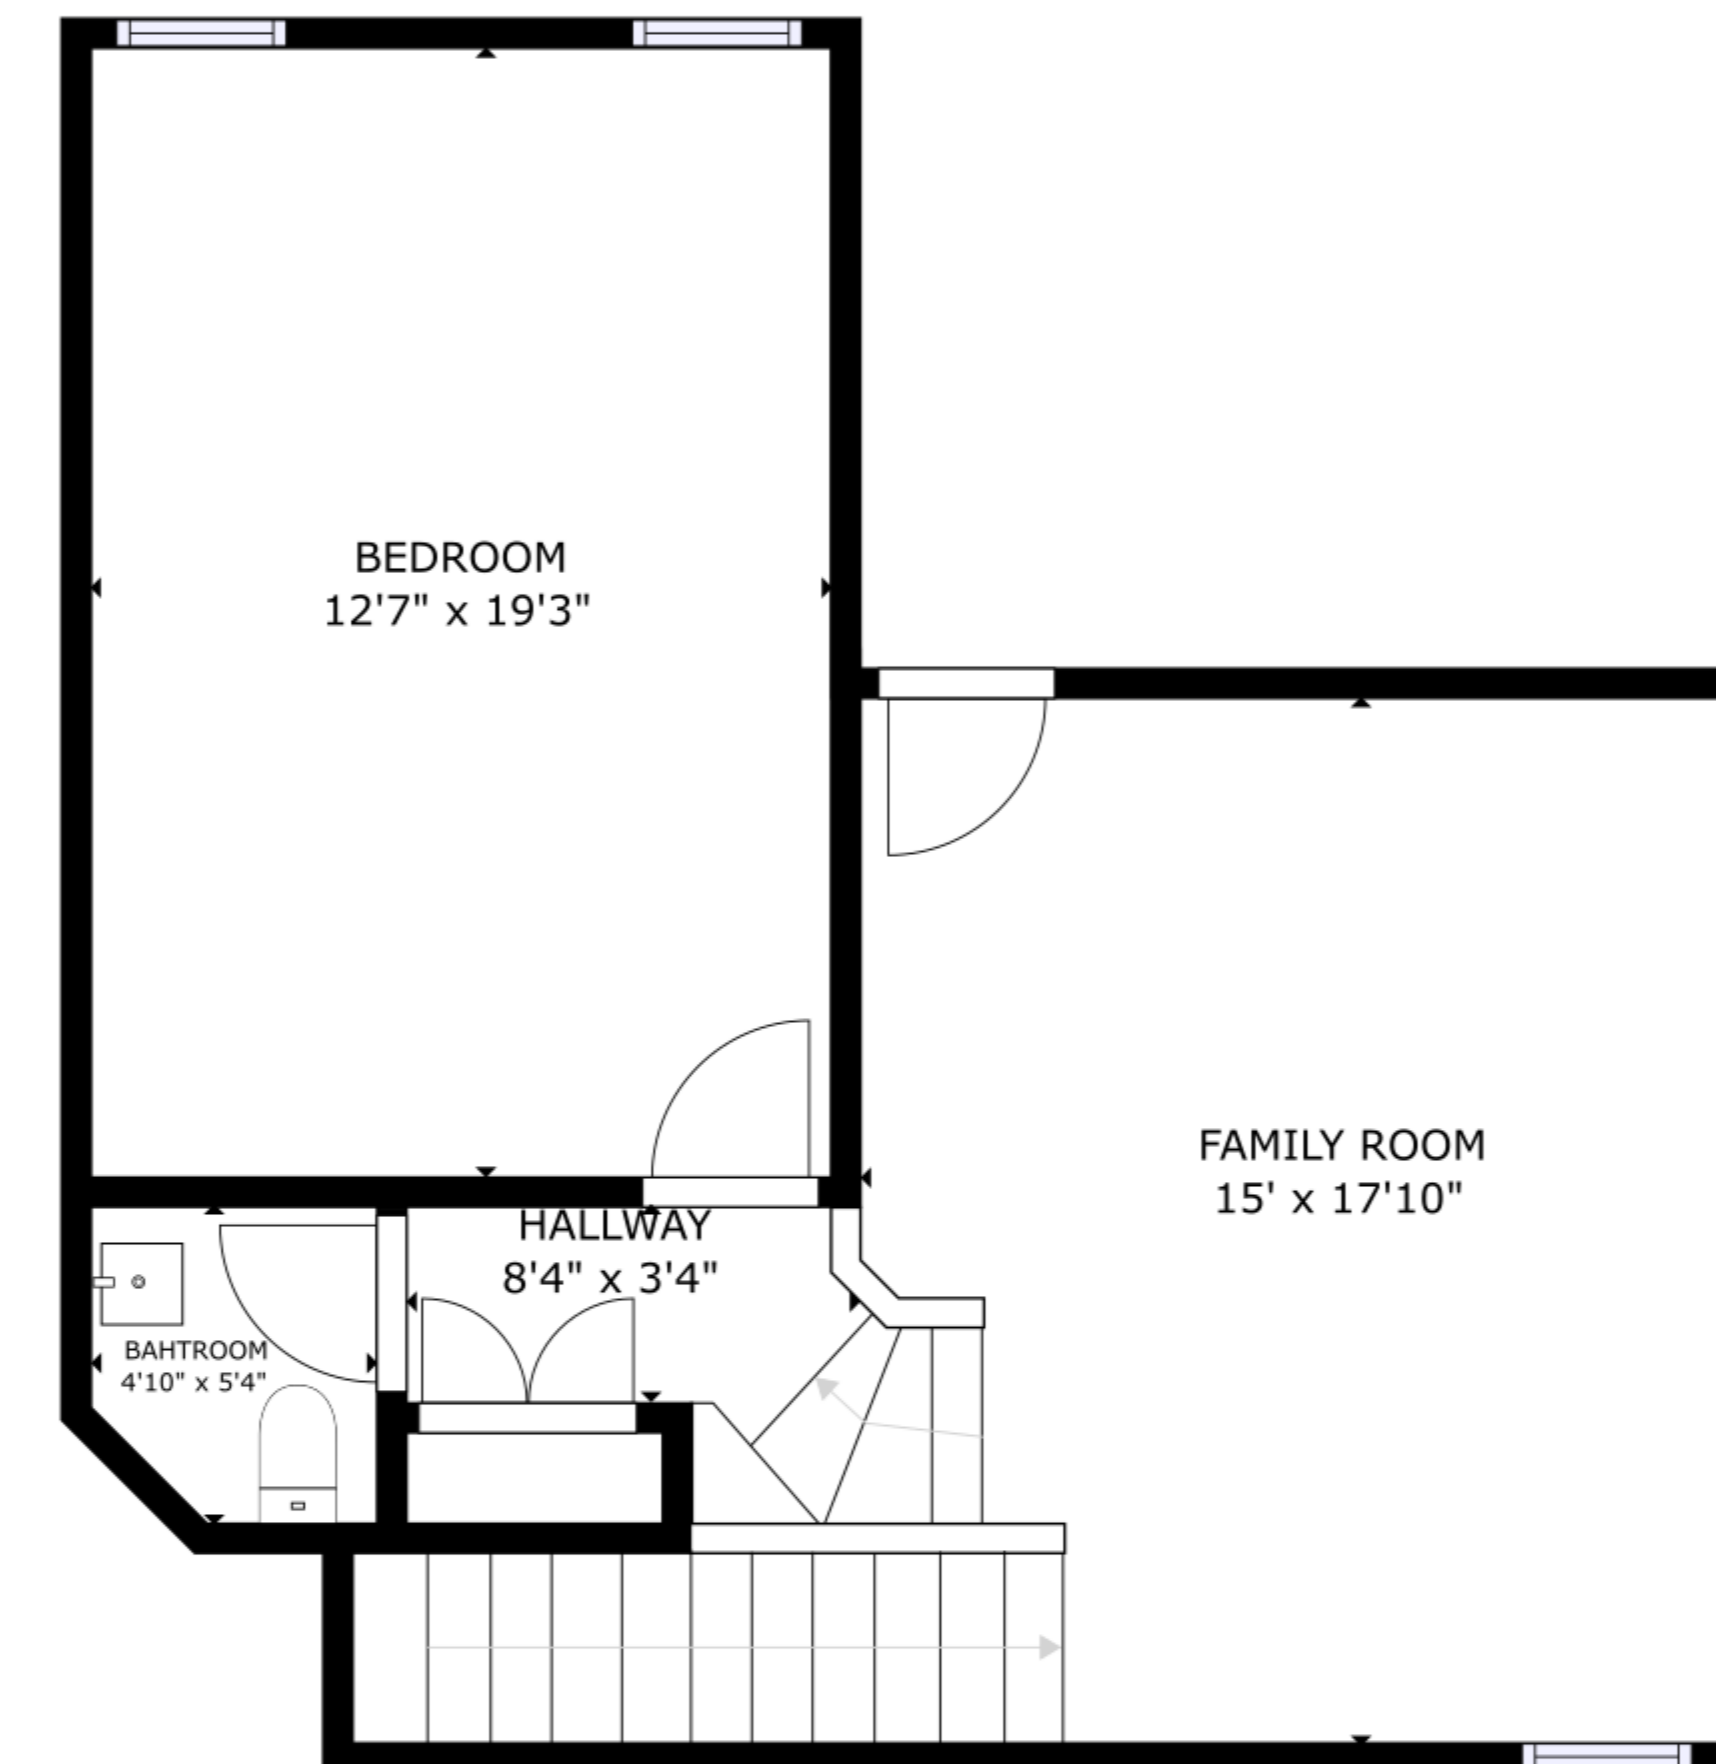

FLOOR 1

FLOOR 2

GROSS INTERNAL AREA
 FLOOR 1: 2460 sq ft, FLOOR 2: 621 sq ft
 TOTAL: 3083 sq ft
 SIZES AND DIMENSIONS ARE APPROXIMATE, ACTUAL MAY VARY.