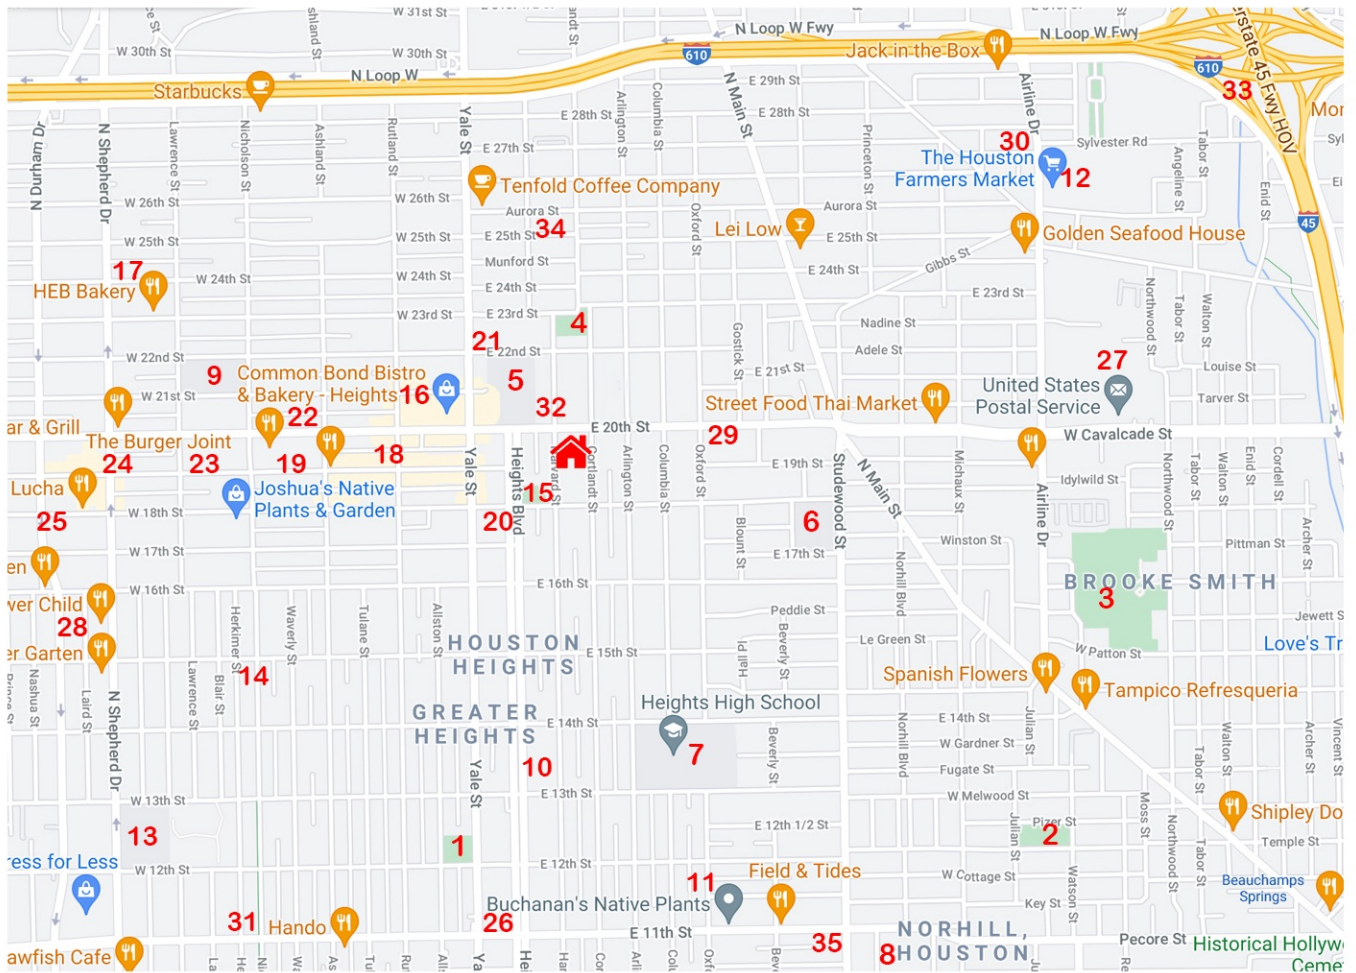

1847Cortlandt | Neighborhood Map

1. Milroy Park
2. Proctor Park
3. Montie Beach Park
4. Halbert Park
5. Hamilton Middle School
6. Field Elementary School
7. Heights High School
8. Hogg Middle School
9. Helms Elementary School
10. Heights Library
11. Buchanan's Nursery, Field & Tides Restaurant
12. The Houston Farmers Market
13. Love Elementary School
14. Heights Hike and Bike Trail
15. Marmion Park
16. Kroger, CAVA, Walgreens
17. HEB
18. Sweet Bribery, The Rice Box, Shandy's
19. Downtown Heights: Numerous coffee shops and restaurants
20. Opera in the Heights
21. Yale Street Grill, Texas Childrens Pediatrics Heights, Heights Asian Cafe
22. Common Bond Bistro, Ginger Mule, JINYA Ramen Bar, Hopdoddy Burger Bar
23. First Saturday Arts Market, Moon Rabbit
24. Squable Restaurant, Spices 39, KA Sushi
25. Snooze Eatery, La Lucha Restaurant, The Waffle Bus, Superica Restaurant
26. Dish Society, EQ Heights, Eight Row Flint
27. USPS
28. Heights Bier Garden Flower Child, Kin Dee Thai restaurant
29. Nam Eatery, Jūn Restaurant
30. El Bolillo Bakery
31. Loro Heights, Trattoria Sofia, Hando Restaurant
32. Le café Joséphine
33. Highway 610 / 45
34. Angela's Oven
35. Gypsy Poet, Red Desert Dive