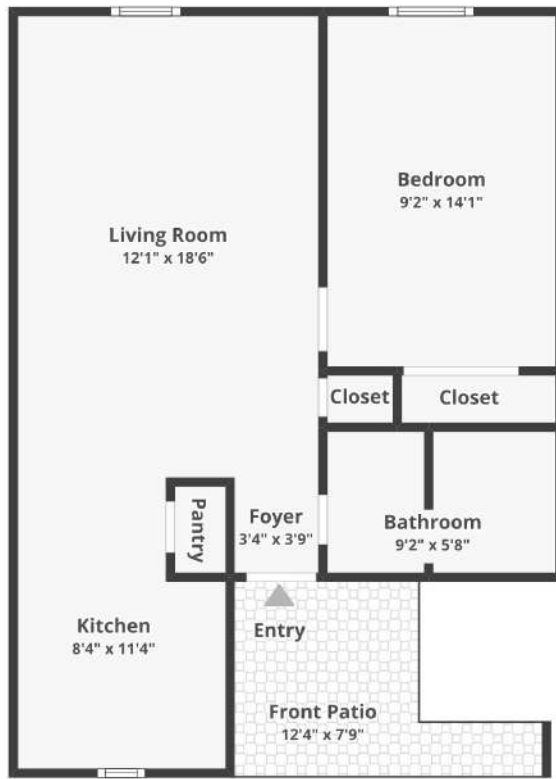

Total finished area: ~526.17 sq. ft.

Total unfinished area: ~0 sq. ft.

Floor 1

Finished area: ~526.17 sq. ft.

Unfinished area: ~0 sq. ft.