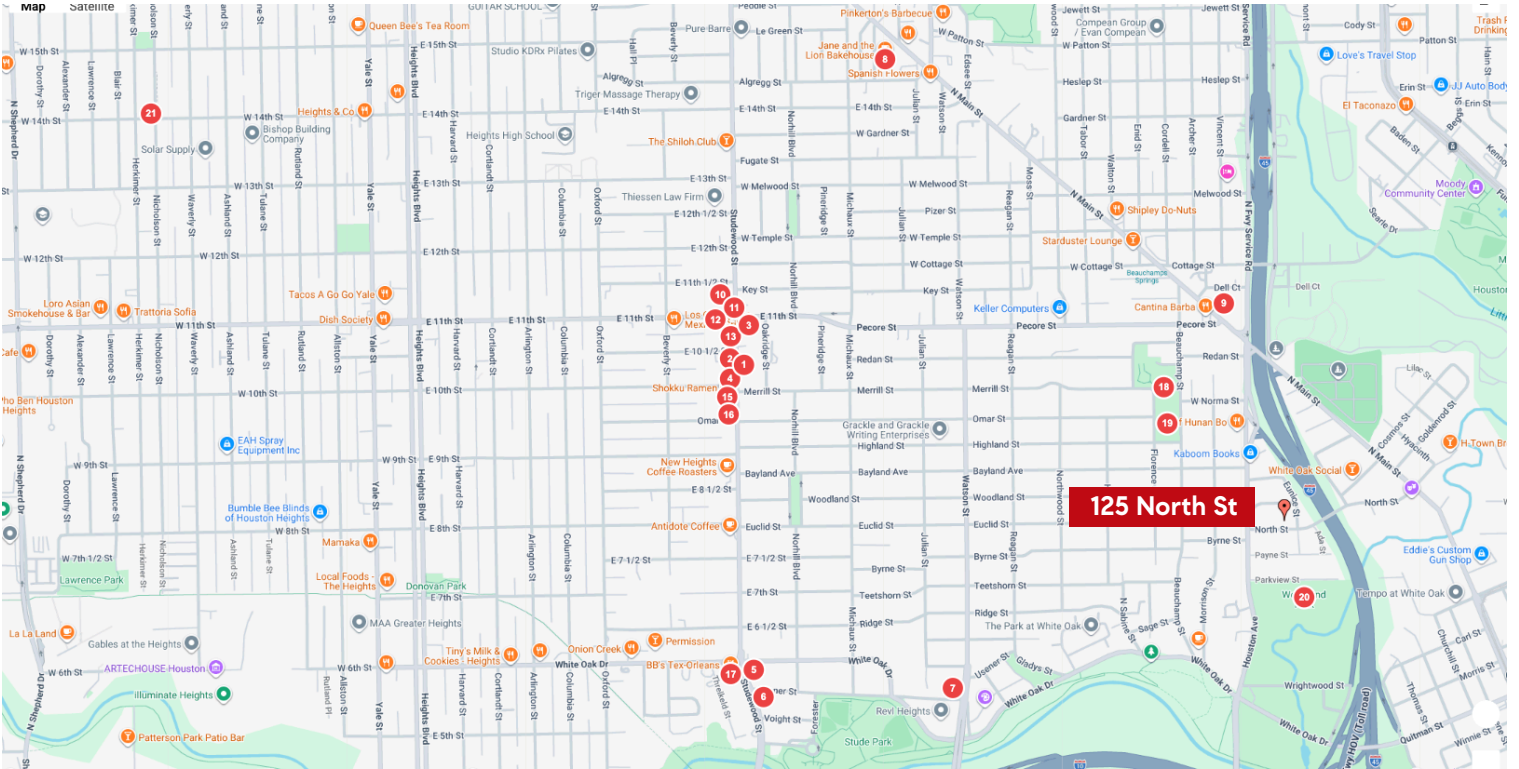

125 North Street - Neighborhood Map

- | | |
|---|--|
| <ol style="list-style-type: none"> 1. Angela's Oven on Studewood 2. Jo's Coffee – Houston Heights 3. The Gypsy Poet 4. Maison Pucha Bistro 5. Little Woodrow's Heights 6. Mutiny in the Heights 7. Active Passion Coffee 8. Jane and the Lion Bakehouse 9. Asia Market Thai Lao Food 10. Sushi by the Heights | <ol style="list-style-type: none"> 11. Someburger 12. bellagreen 13. Red Dessert Dive 14. Maison Pucha Bistro 15. Shokku Ramen 16. Mastrantos 17. BB's Tex-Orleans 18. Travis Elementary School 19. Travis Spark Park 20. Woodland Park 21. Heights Hike and Bike Trail |
|---|--|