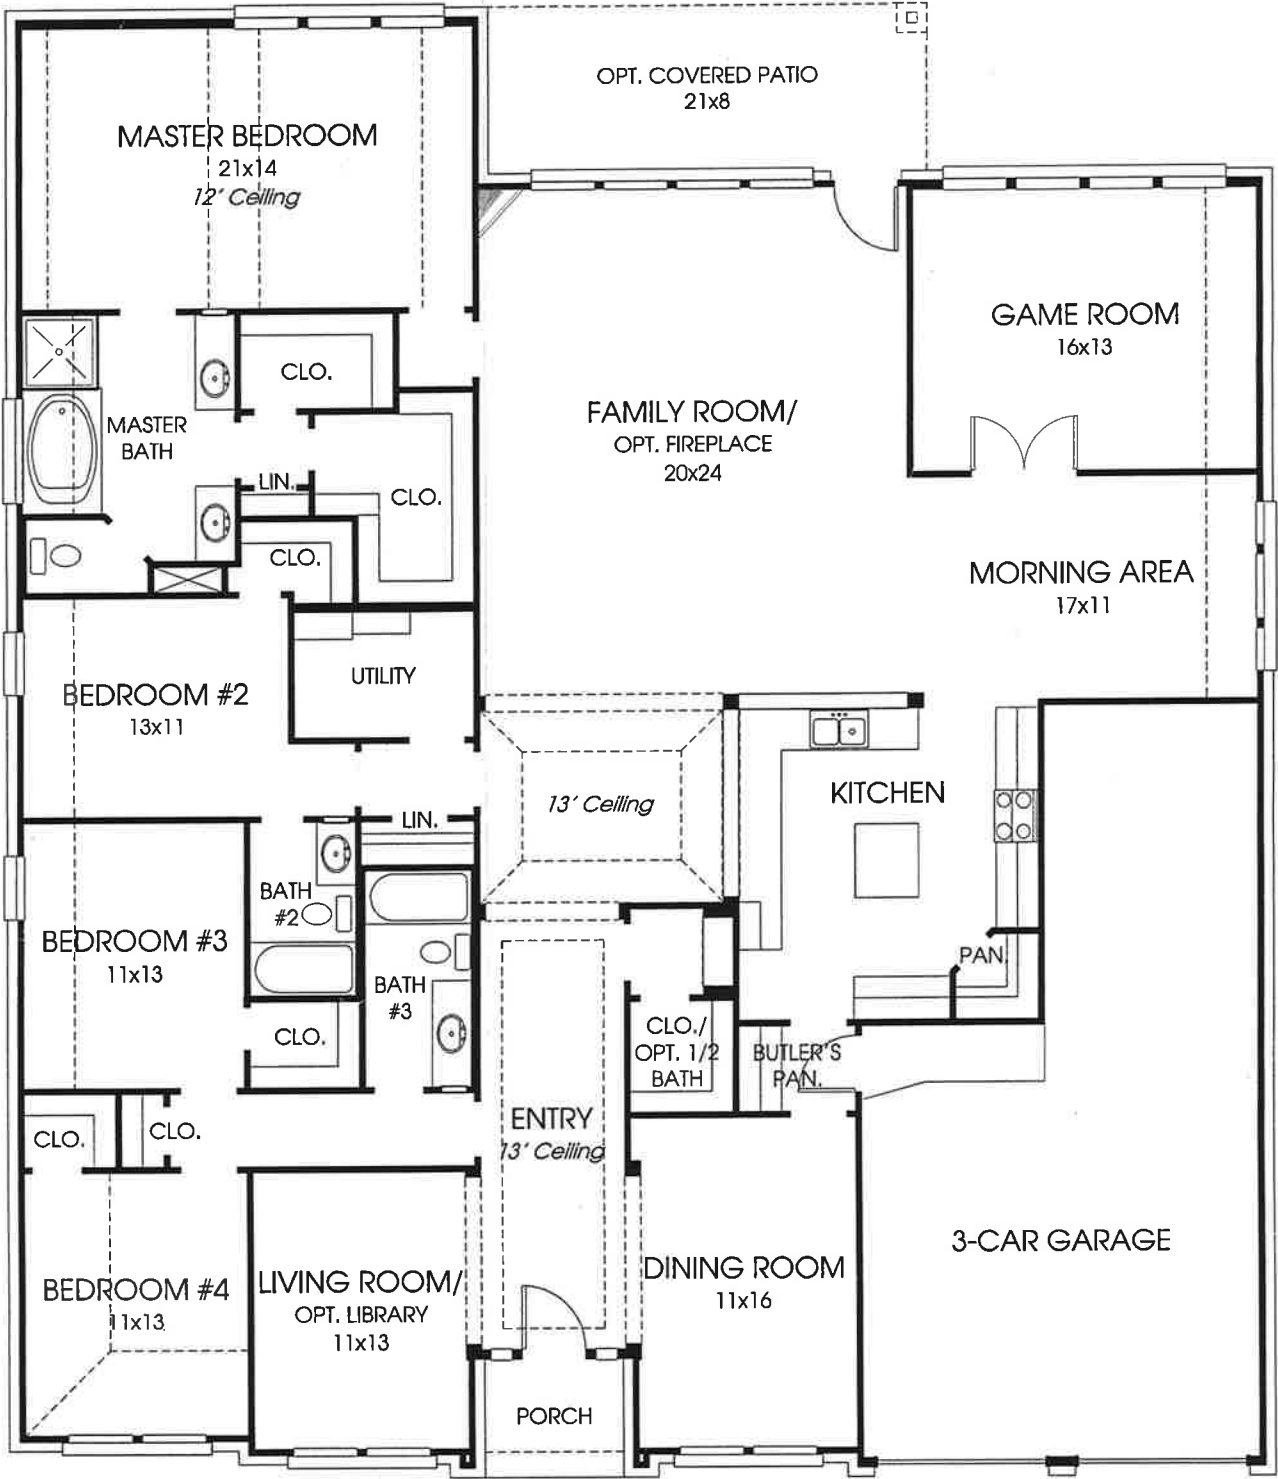

DESIGNS

Plan 3202W

This home contains approximately 3,202 square feet and includes four bedrooms and three baths.

Not included: inside keyed deadbolt locks, refrigerators, furnishings, drapery, plants, decorator items and all other personal property being used in model homes. Builder reserves the right to make changes in the plans and specifications, and to substitute material of similar quality. Room dimensions indicate approximate inside area measurements.

11/05/2010 - Perry Homes (CL&CL-W)

Note: Any options listed on this brochure are available at an additional cost.

PERRY HOMES

Some of the elevations shown may not be available in all communities.

PLAN 3202W E-1

PLAN 3202W E-2

PLAN 3202W E-30