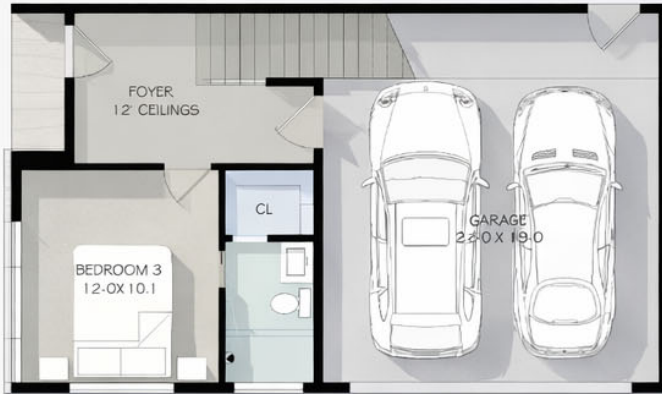

ELEVÉ LIVING ON WEST 21st STREET

ROOF DECK

3RD FLOOR

2ND FLOOR

1ST FLOOR

FEATURES: 2291 Sq Ft. 3 BEDROOMS. 3.5 BATHS. ROOF DECK. 2 CAR GARAGE.

Disclaimer: Renderings, photos, floor plans, prices, and all content, including all verbiage, are not contractual documents, and are subject to change at any time.