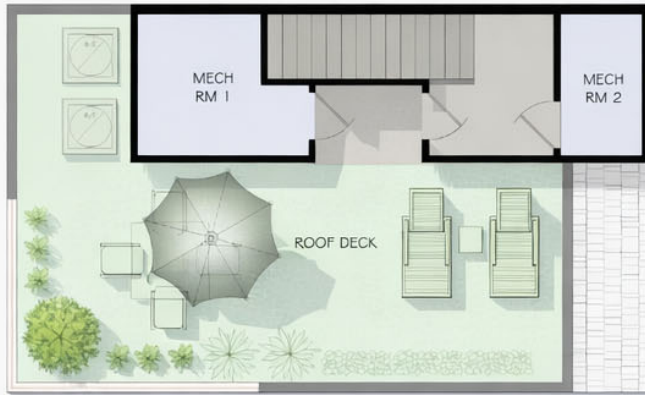

ELEVÉ LIVING ON WEST 21st STREET

ROOF DECK

3RD FLOOR

2ND FLOOR

1ST FLOOR

FEATURES: 2291 Sq Ft. 3 BEDROOMS. 3.5 BATHS. ROOF DECK. 2 CAR GARAGE.

Disclaimer: Renderings, photos, floor plans, prices, and all content, including all verbiage, are not contractual documents, and are subject to change at any time.