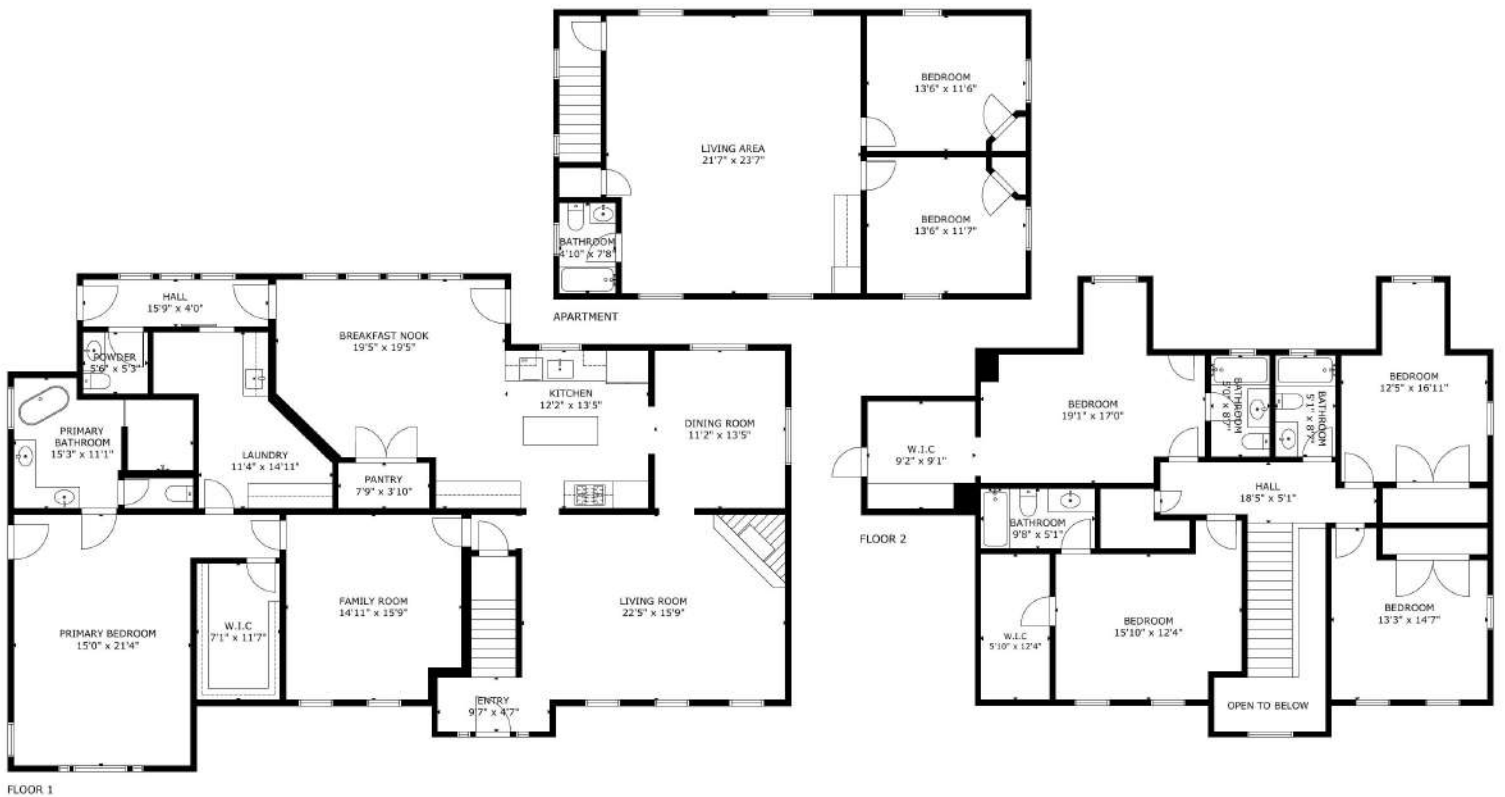

GROSS INTERNAL AREA
 TOTAL: 3,620 sq.ft.
 FLOOR 1: 2,256 sq.ft. FLOOR 2: 1,364 sq.ft.
 EXCLUDED AREAS: APARTMENT: 934 sq.ft.
 SIZE AND DIMENSIONS ARE APPROXIMATE, ACTUAL MAY VARY

GROSS INTERNAL AREA
 TOTAL: 3,620 sq.ft
 FLOOR 1: 2,256 sq.ft, FLOOR 2: 1,364 sq.ft
 EXCLUDED AREAS: APARTMENT: 934 sq.ft
 SIZE AND DIMENSIONS ARE APPROXIMATE, ACTUAL MAY VARY

GROSS INTERNAL AREA
TOTAL: 3,620 sq.ft.
FLOOR 1: 2,256 sq.ft. FLOOR 2: 1,364 sq.ft.
EXCLUDED AREAS: APARTMENT: 934 sq.ft.
SIZE AND DIMENSIONS ARE APPROXIMATE, ACTUAL MAY VARY

FLOOR 1

FLOOR 2

GROSS INTERNAL AREA
 TOTAL 3,620 sq.ft.
 FLOOR 1: 2,256 sq.ft. FLOOR 2: 1,364 sq.ft.
 EXCLUDED AREAS: APARTMENT: 934 sq.ft.
 SIZE AND DIMENSIONS ARE APPROXIMATE, ACTUAL MAY VARY