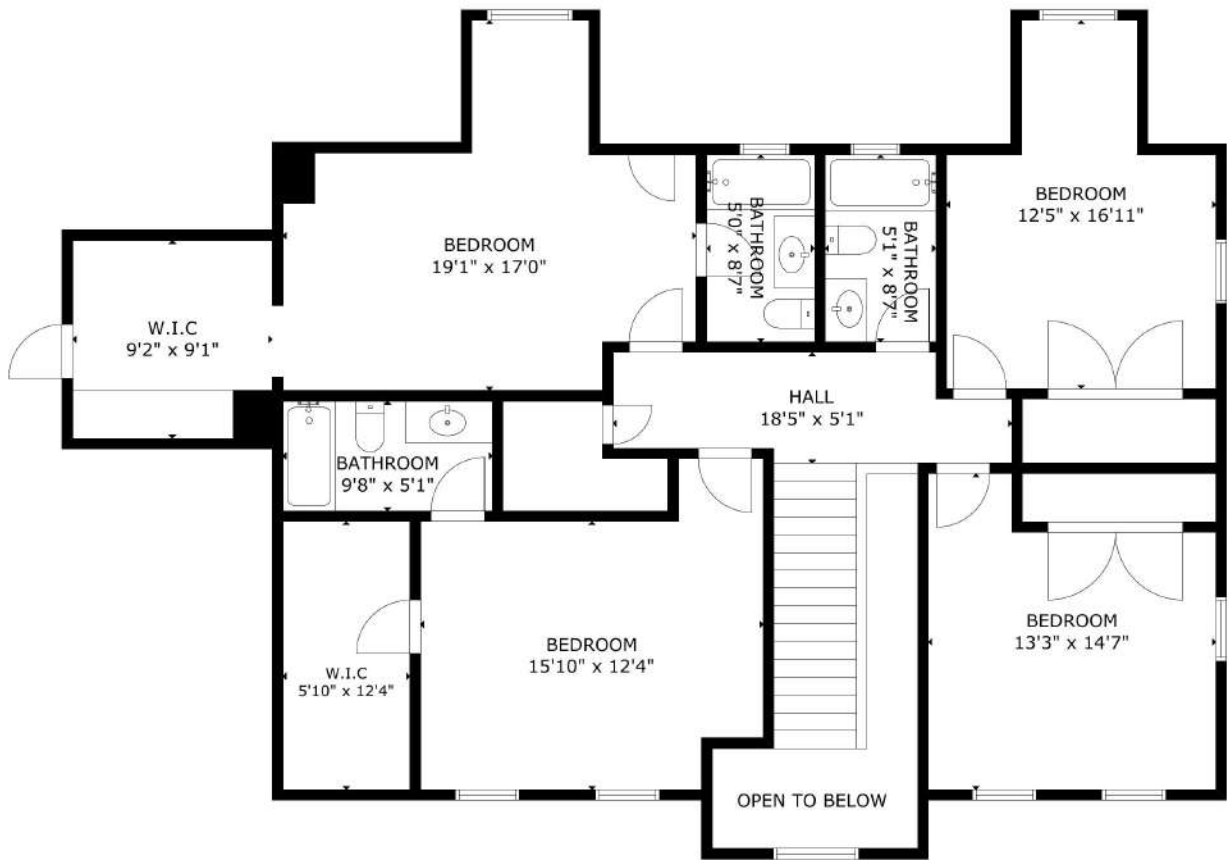

GROSS INTERNAL AREA
 TOTAL: 3,620 sq.ft.
 FLOOR 1: 2,256 sq.ft. FLOOR 2: 1,364 sq.ft.
 EXCLUDED AREAS: APARTMENT: 934 sq.ft.
 SIZE AND DIMENSIONS ARE APPROXIMATE, ACTUAL MAY VARY

GROSS INTERNAL AREA
 TOTAL: 3,620 sq.ft
 FLOOR 1: 2,256 sq.ft, FLOOR 2: 1,364 sq.ft
 EXCLUDED AREAS: APARTMENT: 934 sq.ft
 SIZE AND DIMENSIONS ARE APPROXIMATE, ACTUAL MAY VARY

GROSS INTERNAL AREA
TOTAL: 3,620 sq.ft.
FLOOR 1: 2,256 sq.ft. FLOOR 2: 1,364 sq.ft.
EXCLUDED AREAS: APARTMENT: 934 sq.ft.
SIZE AND DIMENSIONS ARE APPROXIMATE, ACTUAL MAY VARY

FLOOR 1

FLOOR 2

GROSS INTERNAL AREA
 TOTAL 3,620 sq.ft.
 FLOOR 1: 2,256 sq.ft. FLOOR 2: 1,364 sq.ft.
 EXCLUDED AREAS: APARTMENT: 934 sq.ft.
 SIZE AND DIMENSIONS ARE APPROXIMATE, ACTUAL MAY VARY