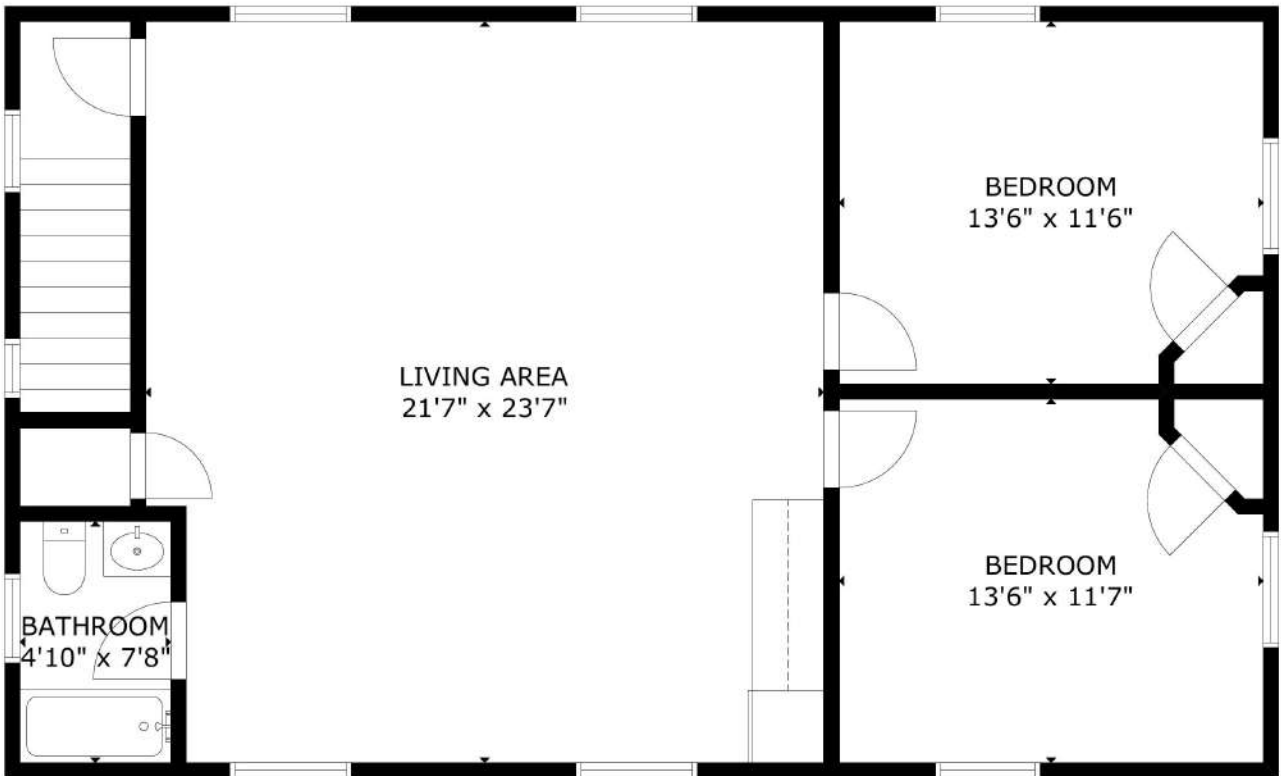

GROSS INTERNAL AREA
 TOTAL: 3,620 sq.ft.
 FLOOR 1: 2,256 sq.ft. FLOOR 2: 1,364 sq.ft.
 EXCLUDED AREAS: APARTMENT: 934 sq.ft.
 SIZE AND DIMENSIONS ARE APPROXIMATE, ACTUAL MAY VARY

GROSS INTERNAL AREA
 TOTAL: 3,620 sq.ft
 FLOOR 1: 2,256 sq.ft, FLOOR 2: 1,364 sq.ft
 EXCLUDED AREAS: APARTMENT: 934 sq.ft
 SIZE AND DIMENSIONS ARE APPROXIMATE, ACTUAL MAY VARY

GROSS INTERNAL AREA
TOTAL: 3,620 sq.ft.
FLOOR 1: 2,256 sq.ft. FLOOR 2: 1,364 sq.ft.
EXCLUDED AREAS: APARTMENT: 934 sq.ft.
SIZE AND DIMENSIONS ARE APPROXIMATE, ACTUAL MAY VARY

FLOOR 1

FLOOR 2

GROSS INTERNAL AREA
 TOTAL 3,620 sq.ft.
 FLOOR 1: 2,256 sq.ft. FLOOR 2: 1,364 sq.ft.
 EXCLUDED AREAS: APARTMENT: 934 sq.ft.
 SIZE AND DIMENSIONS ARE APPROXIMATE, ACTUAL MAY VARY