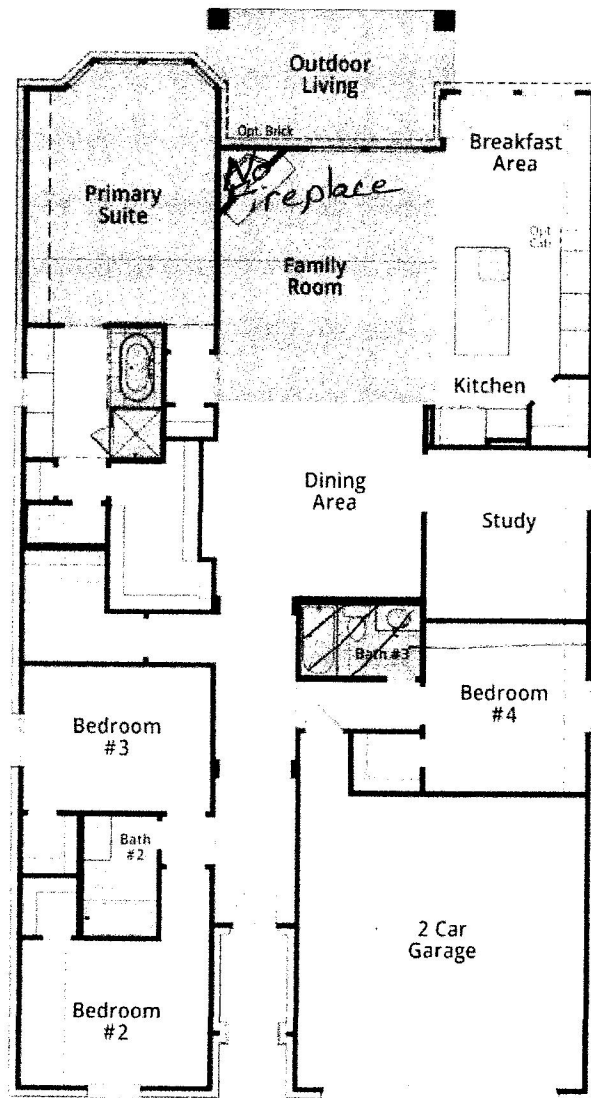

Dorchester-R Plan

2,280 SQ.FT. | ONE STORY HOME

4 BEDS | 3 BATHS | 2 GARAGES

2

FIRST FLOOR

This space is currently a large storage closet, but it already has plumbing installed. This makes it an easy candidate for conversion into a third bathroom.

Prices, plans, specifications, square footage and availability subject to change without notice or prior obligation. All square footage is approximate.

HOW TRUST IS BUILT™