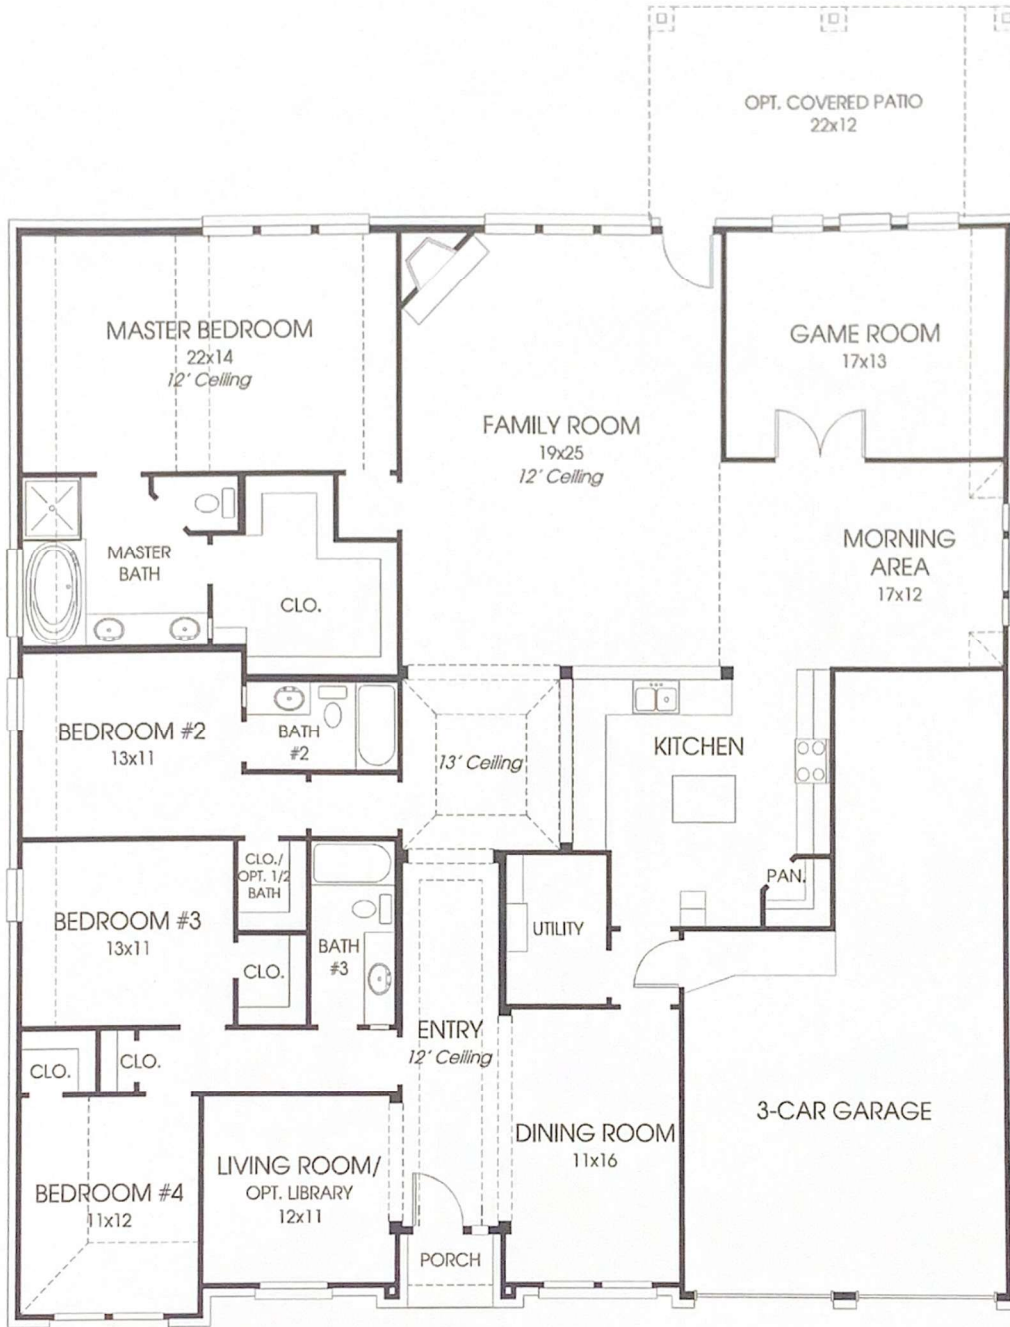

DESIGNS

Design 3002W

This home contains approximately 3,002 square feet and includes four bedrooms and three baths.

Note: Any options listed on this brochure are available at an additional cost.

06/01/2012 - Perry Homes (70' CL)

PERRY HOMES