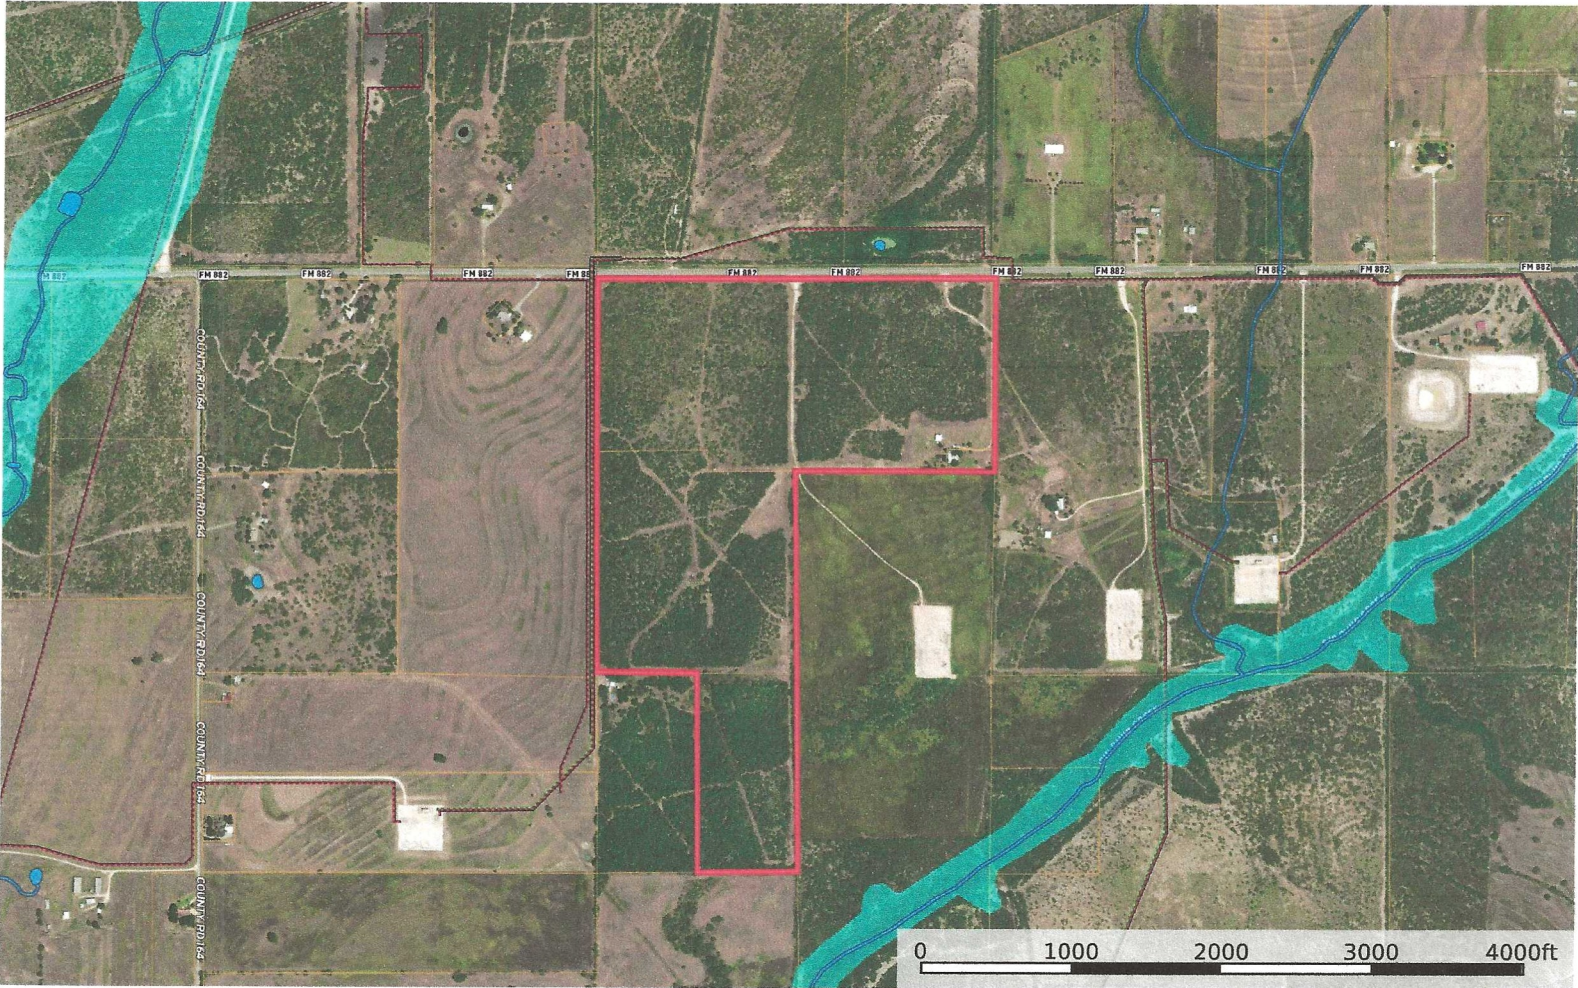

6617 FM 882
Texas, AC +/-

- Boundary
- Stream, Intermittent
- River/Creek
- Water Body
- Substations
- Crude Oil
- Natural Gas
- Other
- 100 Year Floodplain
- 500 Year Floodplain
- Floodway
- Special
- Unmapped/ Not Included
- Wetlands
- Riparian

Dit of Whm 03-18-2026
Zlaston 03-18-2026