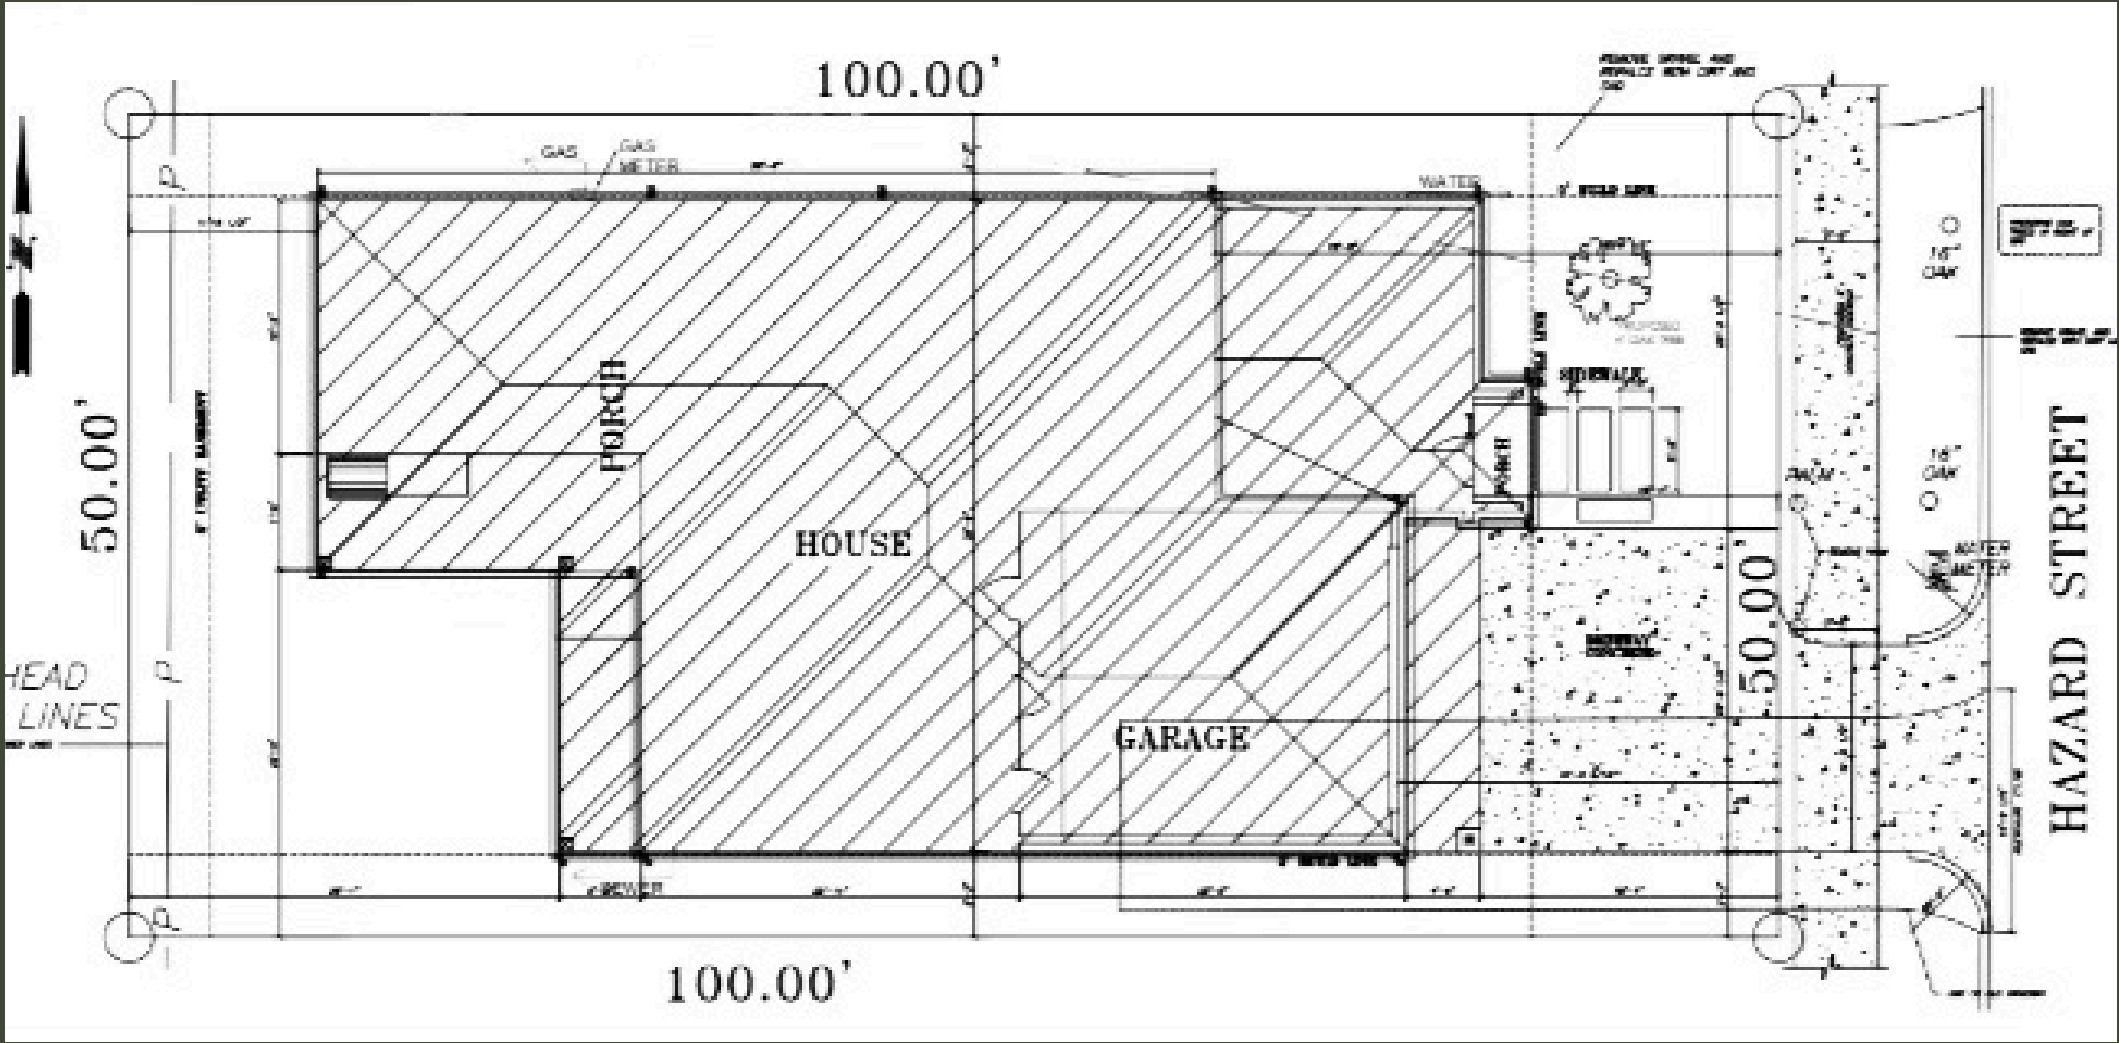

1606 Hazard
RIVER OAKS

MARTINI & Co.
REAL ESTATE ADVISORS

Floor Plans | First Floor

4 Bed | 4.2 Bath | 5,708 sqft

Floor Plans | Second Floor

4 Bed | 4.2 Bath | 5,708 sqft

Floor Plans | Third Floor

4 Bed | 4.2 Bath | 5,708 sqft

Site Plan

4 Bed | 4.2 Bath | 5,708 sqft

KITCHEN SELECTIONS

Delta Trinsic Single
Hole Pre Rinse Pull
Down Kitchen Faucet

Kraus Kore 32"
Undercount Basin
Stainless Steel Kitchen
Sink

24" Thermador Drawer
Microwave