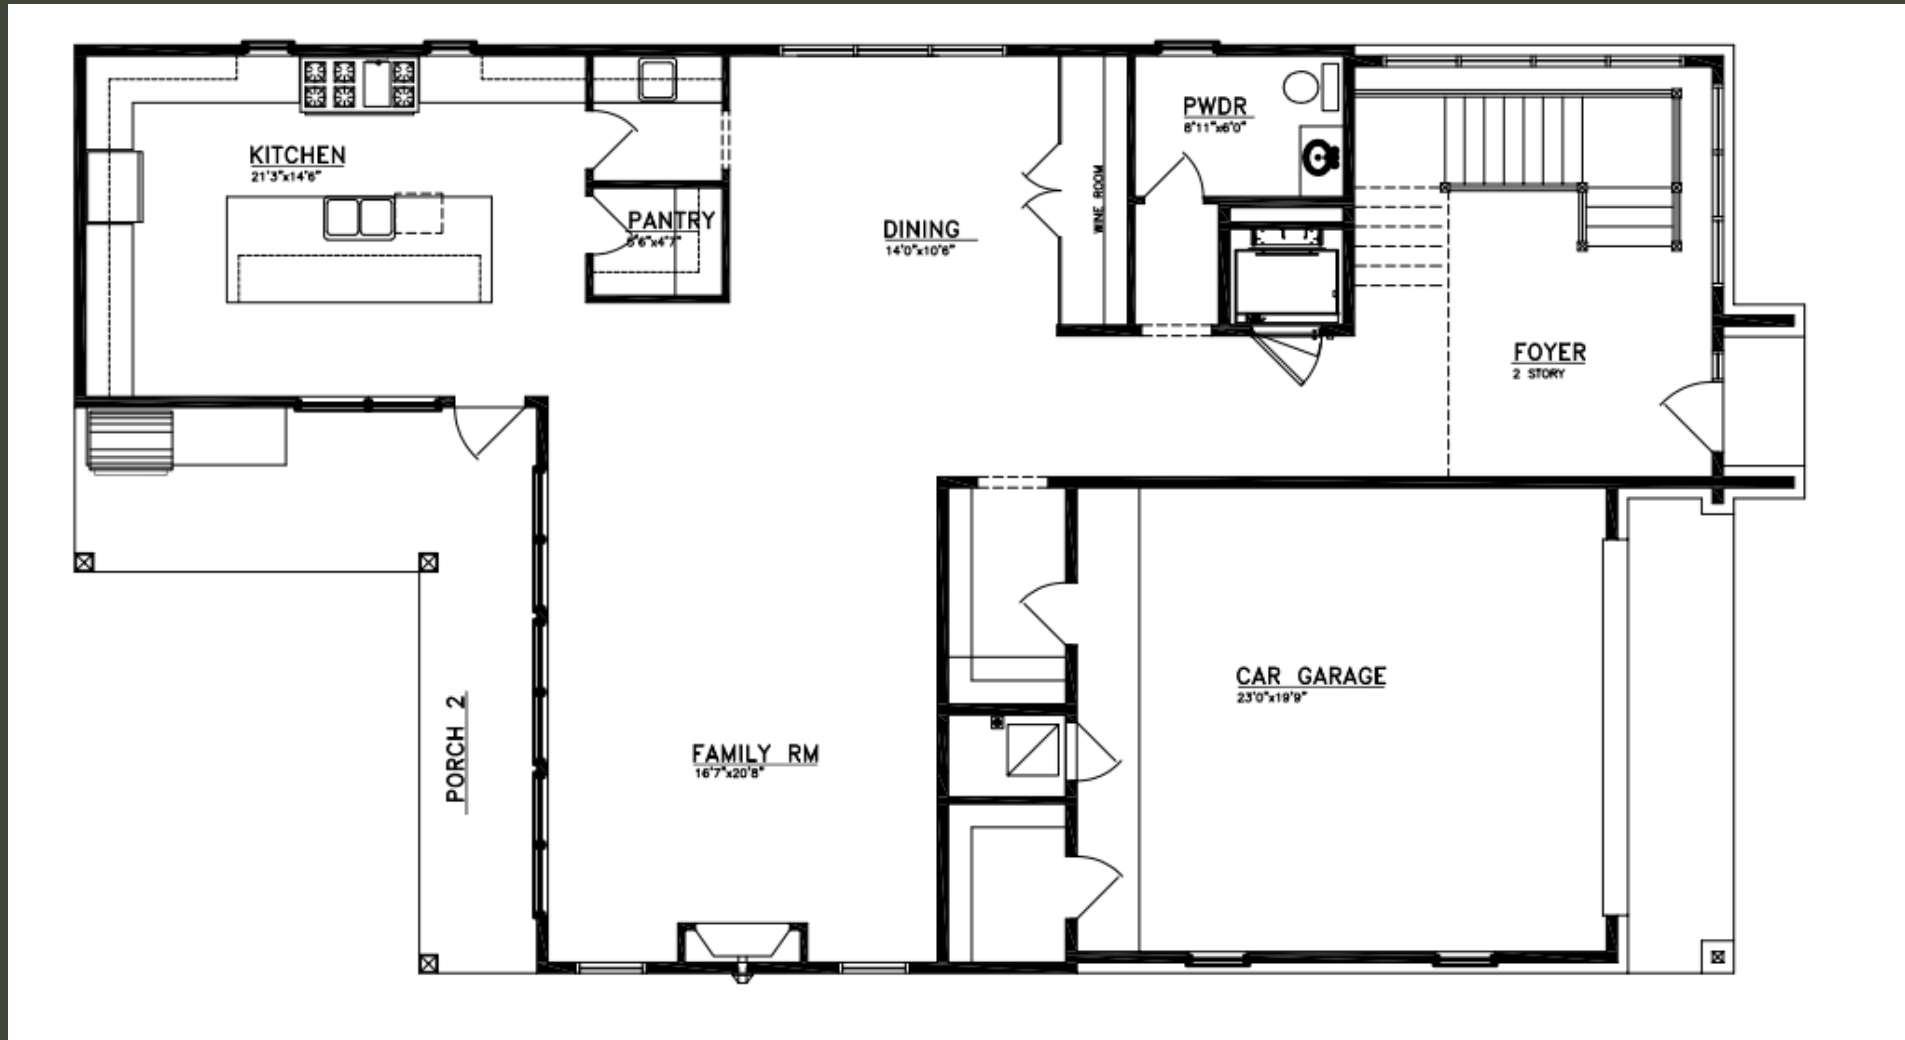

1606 Hazard
RIVER OAKS

MARTINI & Co.
REAL ESTATE ADVISORS

Floor Plans | First Floor

4 Bed | 4.2 Bath | 5,708 sqft

Floor Plans | Second Floor

4 Bed | 4.2 Bath | 5,708 sqft

Floor Plans | Third Floor

4 Bed | 4.2 Bath | 5,708 sqft

Site Plan

4 Bed | 4.2 Bath | 5,708 sqft

KITCHEN SELECTIONS

Delta Trinsic Single
Hole Pre Rinse Pull
Down Kitchen Faucet

Kraus Kore 32"
Undercount Basin
Stainless Steel Kitchen
Sink

24" Thermador Drawer
Microwave

2-24" Thermador
Refrigerator/Freezer
Columns

Delta Garbage Disposal
Air Switch

Delta 24" Wall Mount
Pot Filler

36" Thermador Duel
Fuel Range

Thermador Panel
Ready Dishwasher

PRIMARY SELECTIONS

Kohler Tone Wall
Mounted Widespread
Bathroom Faucet