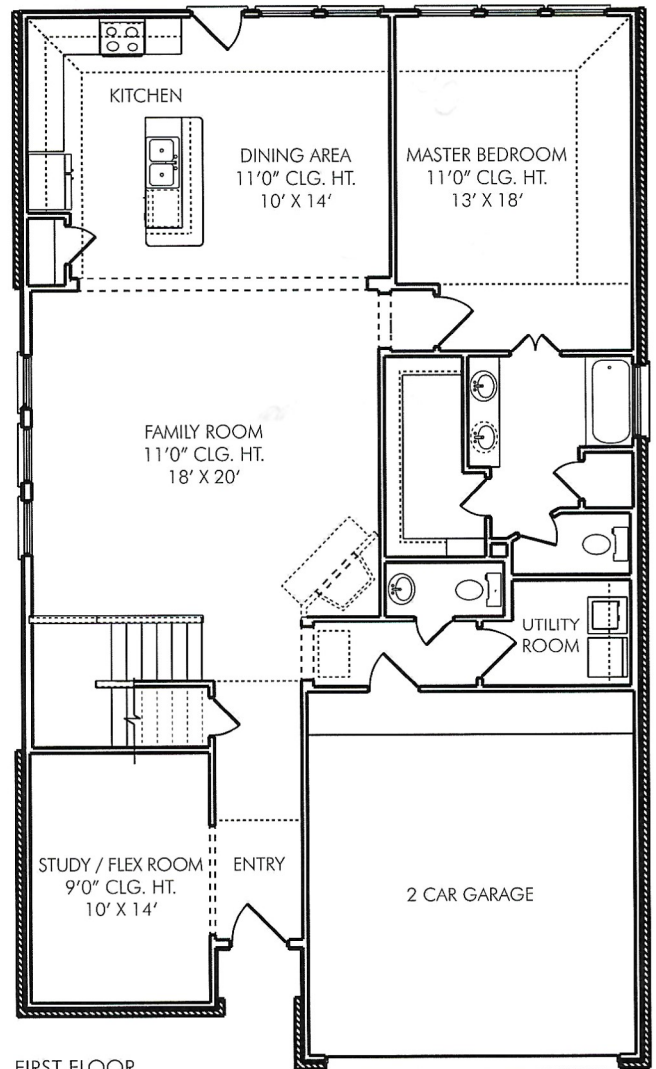

THE DONNINGTON • 2,541 Sq. Ft.

- 4 Bedrooms, 2 1/2 Baths
- Spacious Family Room
- Master Bedroom with Large Walk-In Closet

SECOND FLOOR

OPT. MASTER BATH WITH SEPERATE TUB AND SHOWER

FIRST FLOOR

Approved by: 9/1/2012

All square footage is approximate. Anglia Homes reserves the right to change specifications and designs without notice.