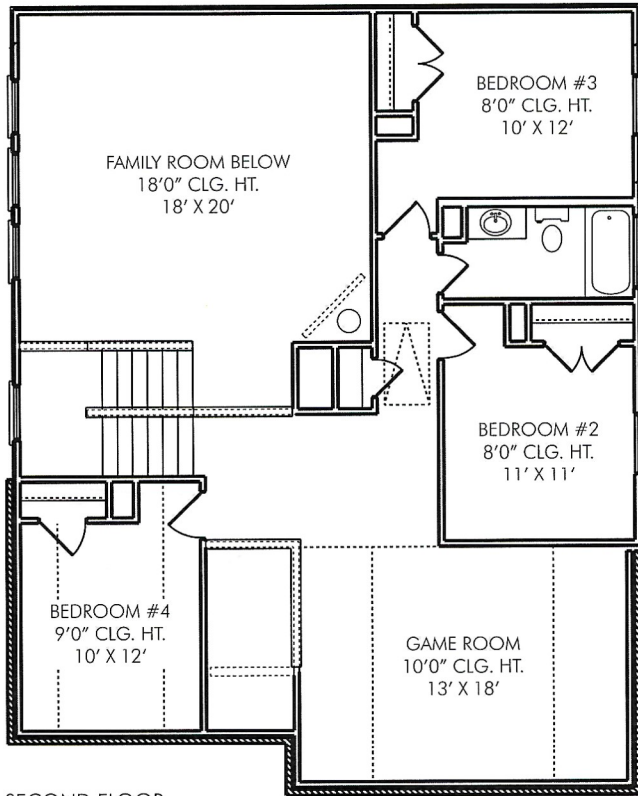

THE DONNINGTON • 2,541 Sq. Ft.

- 4 Bedrooms, 2 1/2 Baths
- Spacious Family Room
- Master Bedroom with Large Walk-In Closet

SECOND FLOOR

OPT. MASTER BATH WITH SEPERATE TUB AND SHOWER

FIRST FLOOR

Approved by: 9/1/2012

All square footage is approximate. Anglia Homes reserves the right to change specifications and designs without notice.