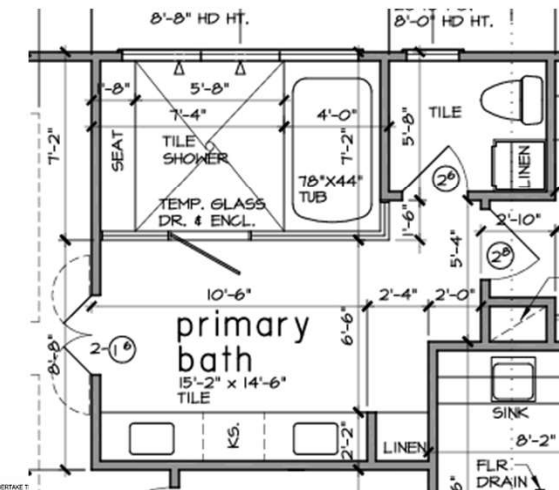

SHOWER SEAT TOP - TO BE THE SAME AS VANITY CAOUNTER SELECTION

2 CM  
CALACATTA MARBELLA 2 CM POLISHED  
ID#: NSL-CALACATTAMARBELLA-2CM-POL  
Finish: Polished  
Dimensions: 63"x126"

**WALL A**

WALL A AND B  
VERTICAL INSTALLED