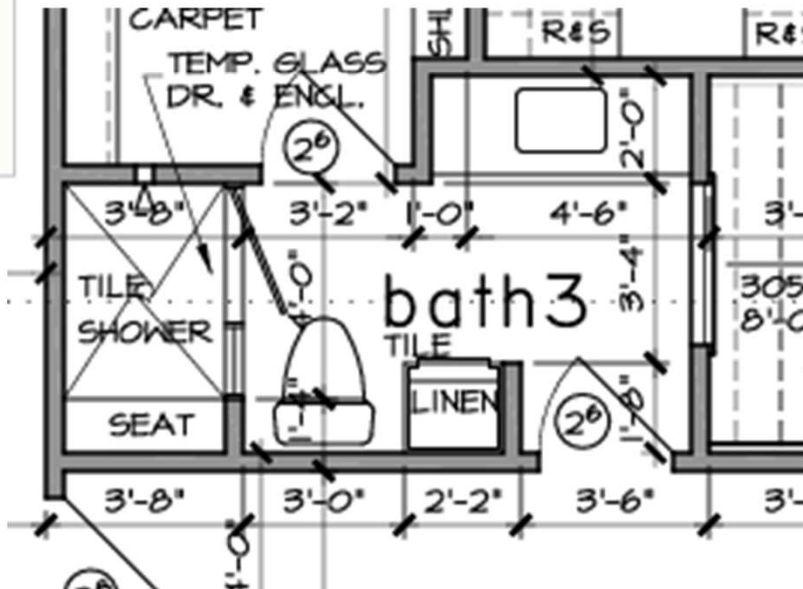

**Moen Genta LX 1.2 GPM**  
Widespread Bathroom Faucet  
with Pop-Up Drain Trim - Less...  
Model: T6708

Calacatta rose

0110 SM  
White

**Moen Genta LX 1.75 GPM**  
Pressure Balanced Shower Trim  
Package with Multi Function...  
Model: T2472EP