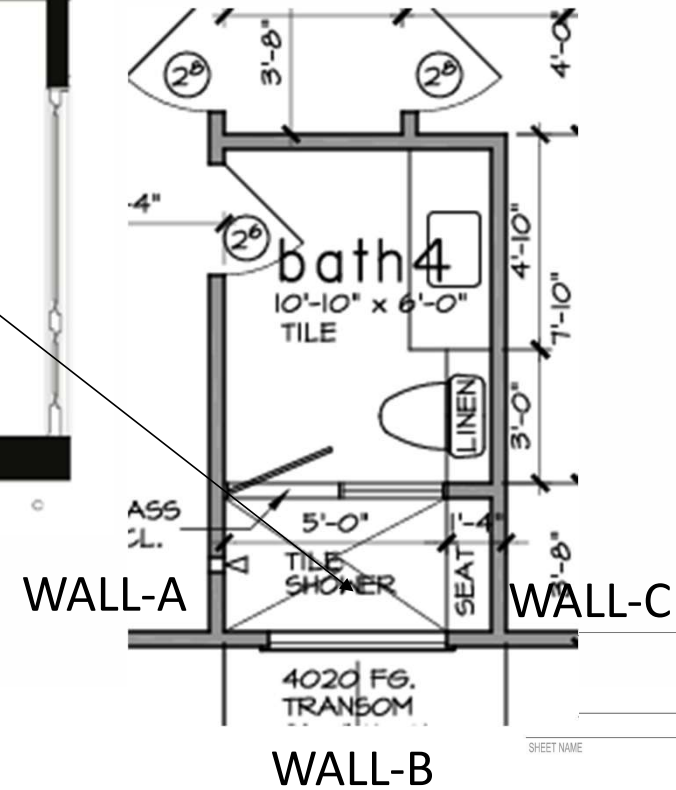

SHOWER WALLS

Traverse Sand Polished Porcelain Tile
SKU: 101236966
Size: 12 x 24
Floor&Decor

SEE THIS IN MY SPACE

● SHOWER FLOOR AND 12" ACCENT STRIPS
SERENITY STONE PEBBLE POLISHED

MAIN FLOOR

Forum Ivory Porcelain Tile
SKU: 100047117
Size: 12 x 24
Floor&Decor