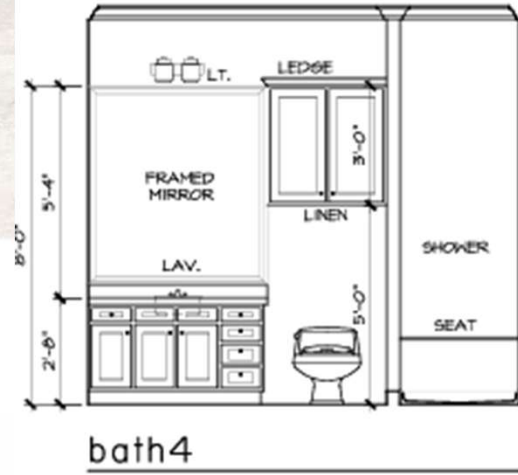

SHOWER WALLS

Traverse Sand Polished Porcelain Tile
SKU: 101236966
Size: 12 x 24
Floor&Decor

SEE THIS IN MY SPACE

● SHOWER FLOOR AND 12" ACCENT STRIPS
SERENITY STONE PEBBLE POLISHED

MAIN FLOOR

Forum Ivory Porcelain Tile
SKU: 100047117
Size: 12 x 24
Floor&Decor

bath4