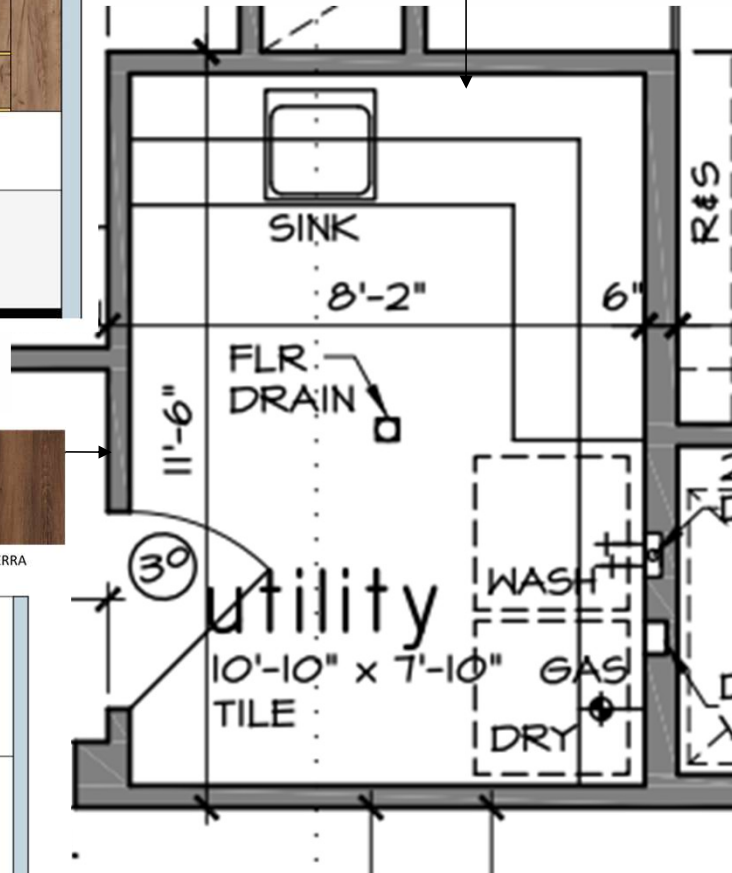

STAINLES  
STEEL  
SINGLE BOWL

4602 MAPLE ST - A3 LAUNDRY  
VIEW A

4602 MAPLE ST - A3 LAUNDRY  
VIEW A

CABINET Color: TERRA

24x24  
SORENO Taupe 24X24 MATTE  
ID#: NSORTAU2424  
Finish: Matte