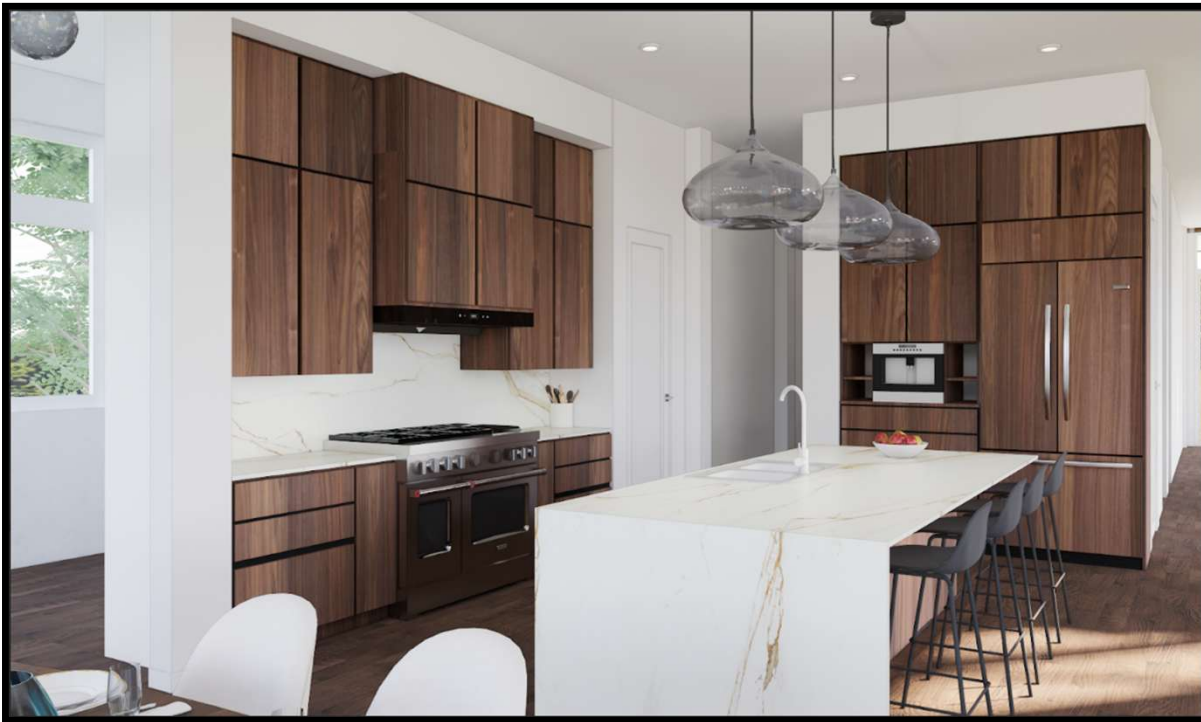

CLIENTS NAME

LEVELTX

ADDRESS

4602 MAPLE ST

CONTACT INFO

DESIGN
BOARD