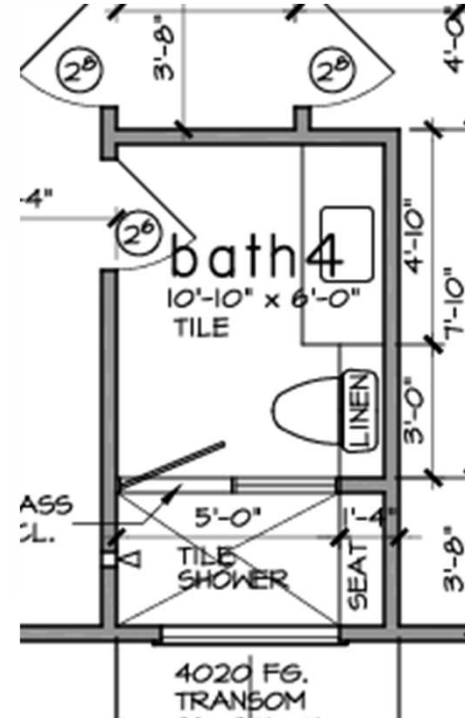

Moen Genta LX 1.75 GPM
Pressure Balanced Shower Trim
Package with Multi Function...
Model: **T2472EP**