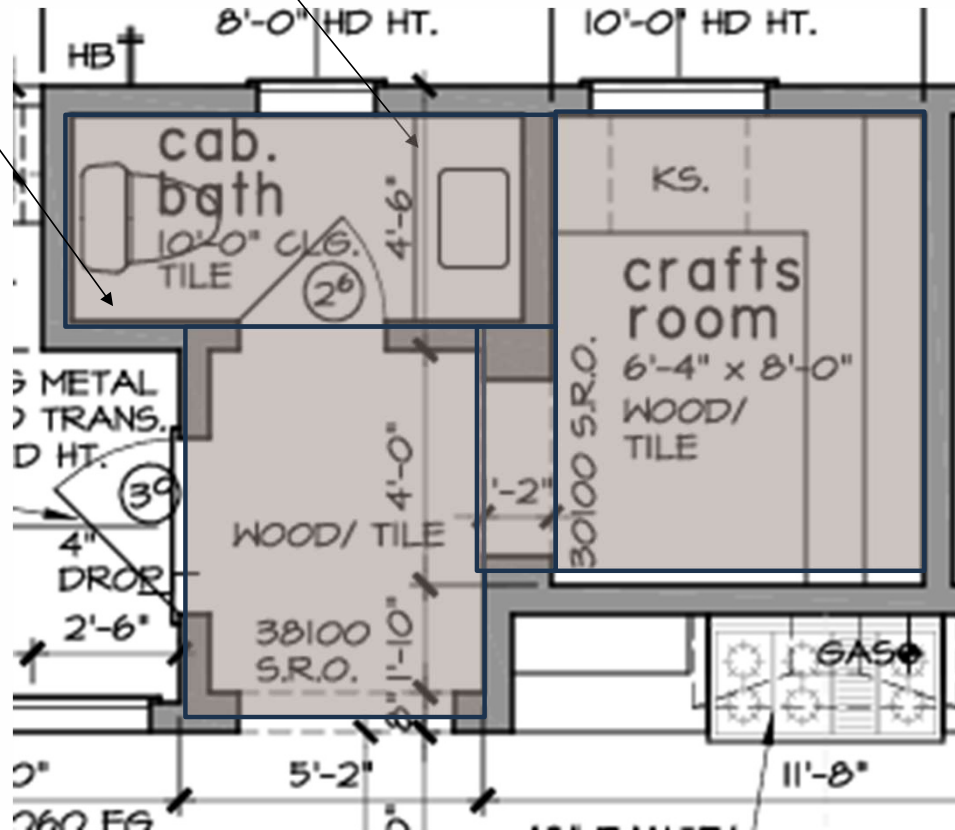

POWDER ROOM 2

4602 MAPLE ST - A2 BATHS
CAB BATH