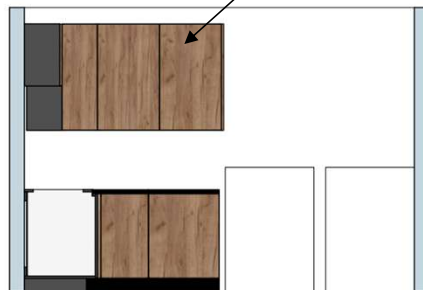

STAINLES  
STEEL  
SINGLE BOWL

4602 MAPLE ST - A3 LAUNDRY  
VIEW A

4602 MAPLE ST - A3 LAUNDRY  
VIEW A

CABINET Color: TERRA

24x24  
SORENO Taupe 24X24 MATTE  
ID#: NSORTAU2424  
Finish: Matte