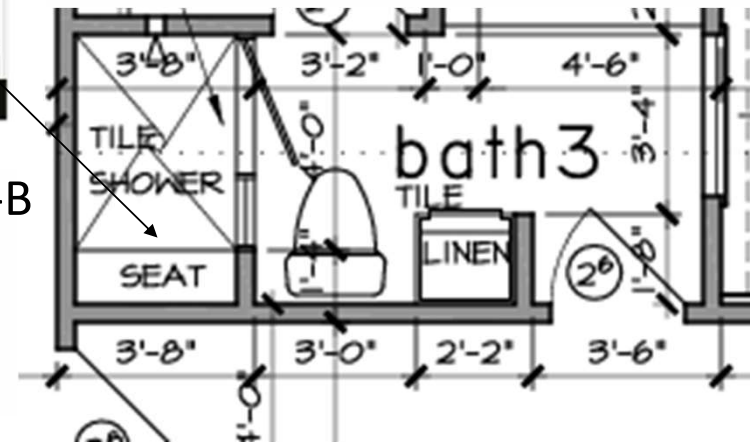

WALL- A

WALL-B