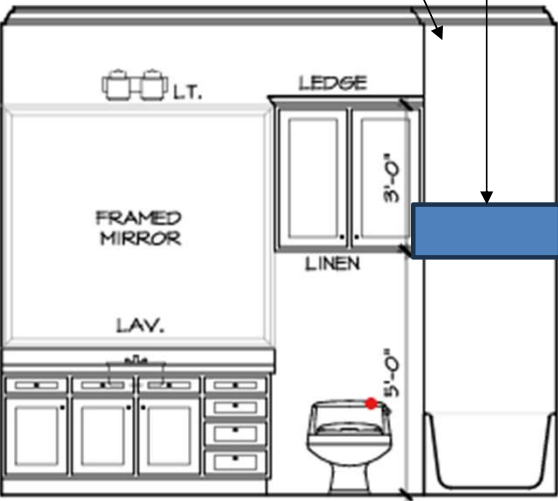

Traverse Sand Polished Porcelain Tile  
SKU: 101236966  
Size: 12 x 24  
Floor&Decor

WALL A

WALL C

WALL B

WALL C

WALL A

bath2

BATH 3