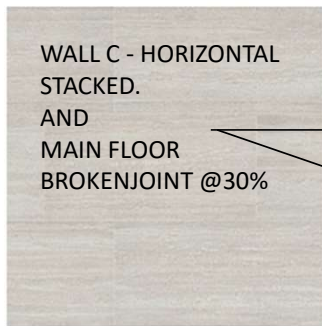

WALL C - HORIZONTAL
STACKED.
AND
MAIN FLOOR
BROKENJOINT @30%

24x48
CORDOVA LABLANCA 24X48
MATTE 3D
ID#: NCORLABLA2448-3D
Finish: Matte

SHOWER FLOOR