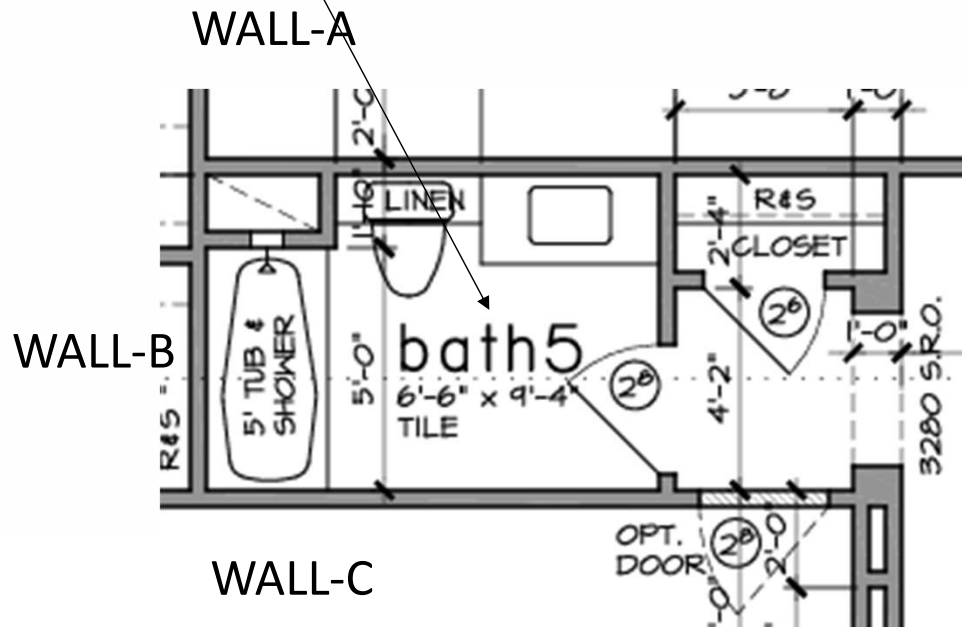

Forum Ivory Porcelain Tile  
SKU: 100047117  
Size: 12 x 24  
Floor&Decor

CLIENTS NAME

LEVELTX

ADDRESS

4602 MAPLE ST

CONTACT INFO

DESIGN  
BOARD