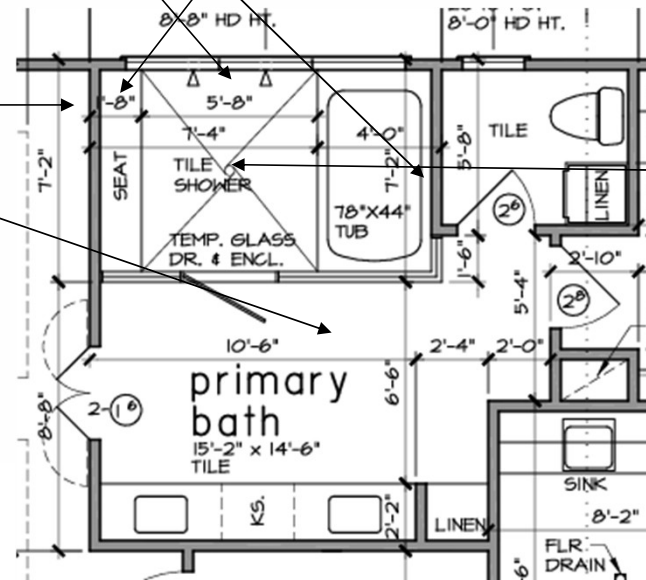

SHOWER SEAT TOP - TO BE THE SAME AS VANITY CAOUNTER SELECTION

2 CM
CALACATTA MARBELLA 2 CM POLISHED
ID#: NSL-CALACATTAMARBELLA-2CM-POL
Finish: Polished
Dimensions: 63"x126"

WALL A

WALL A AND B
VERTICAL INSTALLED

16x48
ID#: NURBSLANAT1648
Finish: Matte

WALL A

WALL B

WALL C - HORIZONTAL
STACKED.
AND
MAIN FLOOR
BROKENJOINT @30%

24x48
CORDOVA LABLANCA 24X48
MATTE 3D
ID#: NCORLABLA2448-3D
Finish: Matte

SHOWER FLOOR

2x2
Dimensions Glacier 2x2 Mosaic
ID#: NDIMGLA2X2
Finish: Matte