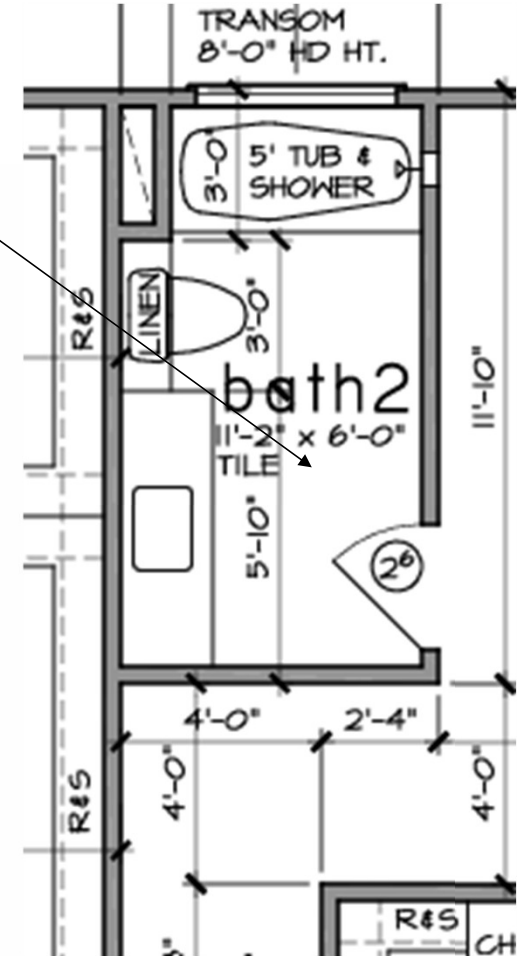

Pattern
Cecily Pattern Polished
ID#: SMOT-CECILY-POL10MM
Finish: Polished

Forum Ivory Porcelain Tile
SKU: 100047117
Size: 12 x 24
Floor&Decor

Traverse Sand Polished Porcelain Tile
SKU: 101236966
Size: 12 x 24
Floor&Decor

WALL A

WALL C