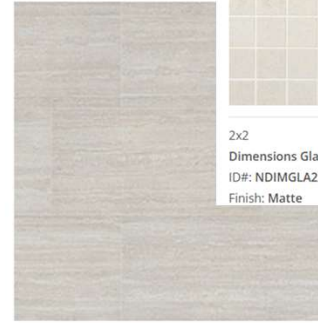

2 CM
CALACATTA MARBELLA 2 CM POLISHED
ID#: NSL-CALACATTAMARBELLA-2CM-POL
Finish: Polished
Dimensions: 63"x126"

2x2
Dimensions Glacier 2x2 Mosaic
ID#: NDIMGLA2X2
Finish: Matte

24x48
CORDOVA LABLANCA 24X48
MATTE 3D
ID#: NCORLABLA2448-3D
Finish: Matte