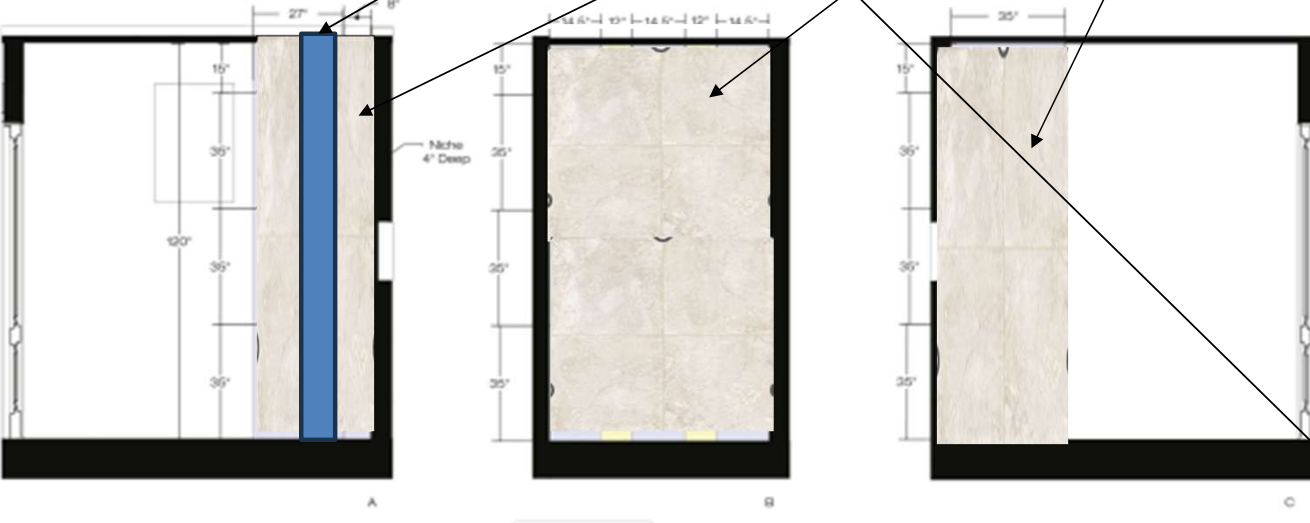

**SHOWER WALLS AND MAIN FLOOR**

Forum Ivory Porcelain Tile  
 SKU: 100047117  
 Size: 12 x 24  
 Floor&Decor

**BÖH**  
 DESIGN

CLIENTS NAME  
 LEVELTX  
 ADDRESS  
 4602 MAPLE ST

CONTACT INFO

**DESIGN BOARD**