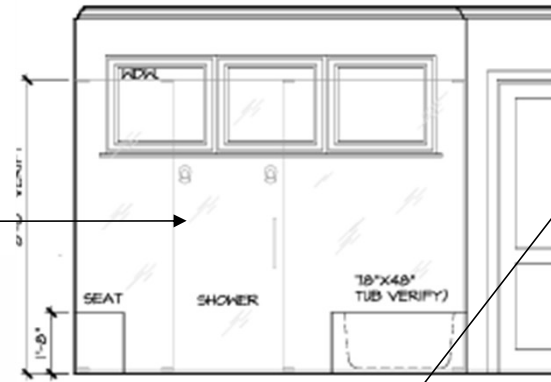

SHOWER SEAT TOP - TO BE THE SAME AS VANITY CAOUNTER SELECTION

2 CM  
CALACATTA MARBELLA 2 CM POLISHED  
ID#: NSL-CALACATTAMARBELLA-2CM-POL  
Finish: Polished  
Dimensions: 63"x126"

**WALL A**

WALL A AND B  
VERTICAL INSTALLED