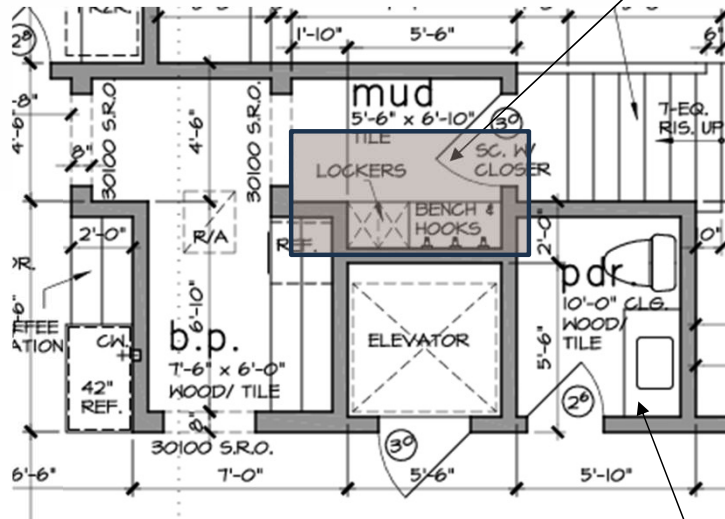

24x24
SORENO Taupe 24X24 MATTE
ID#: NSORTAU2424
Finish: Matte