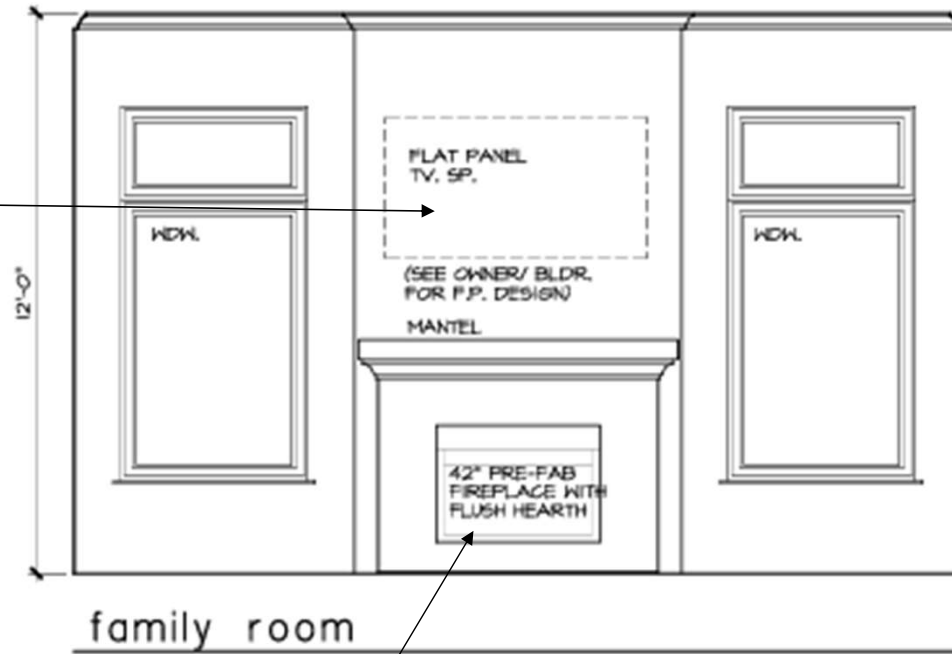

Proposed Wall Design

Regency® Onyx EX190 Electric Fireplace
Proposed Fireplace