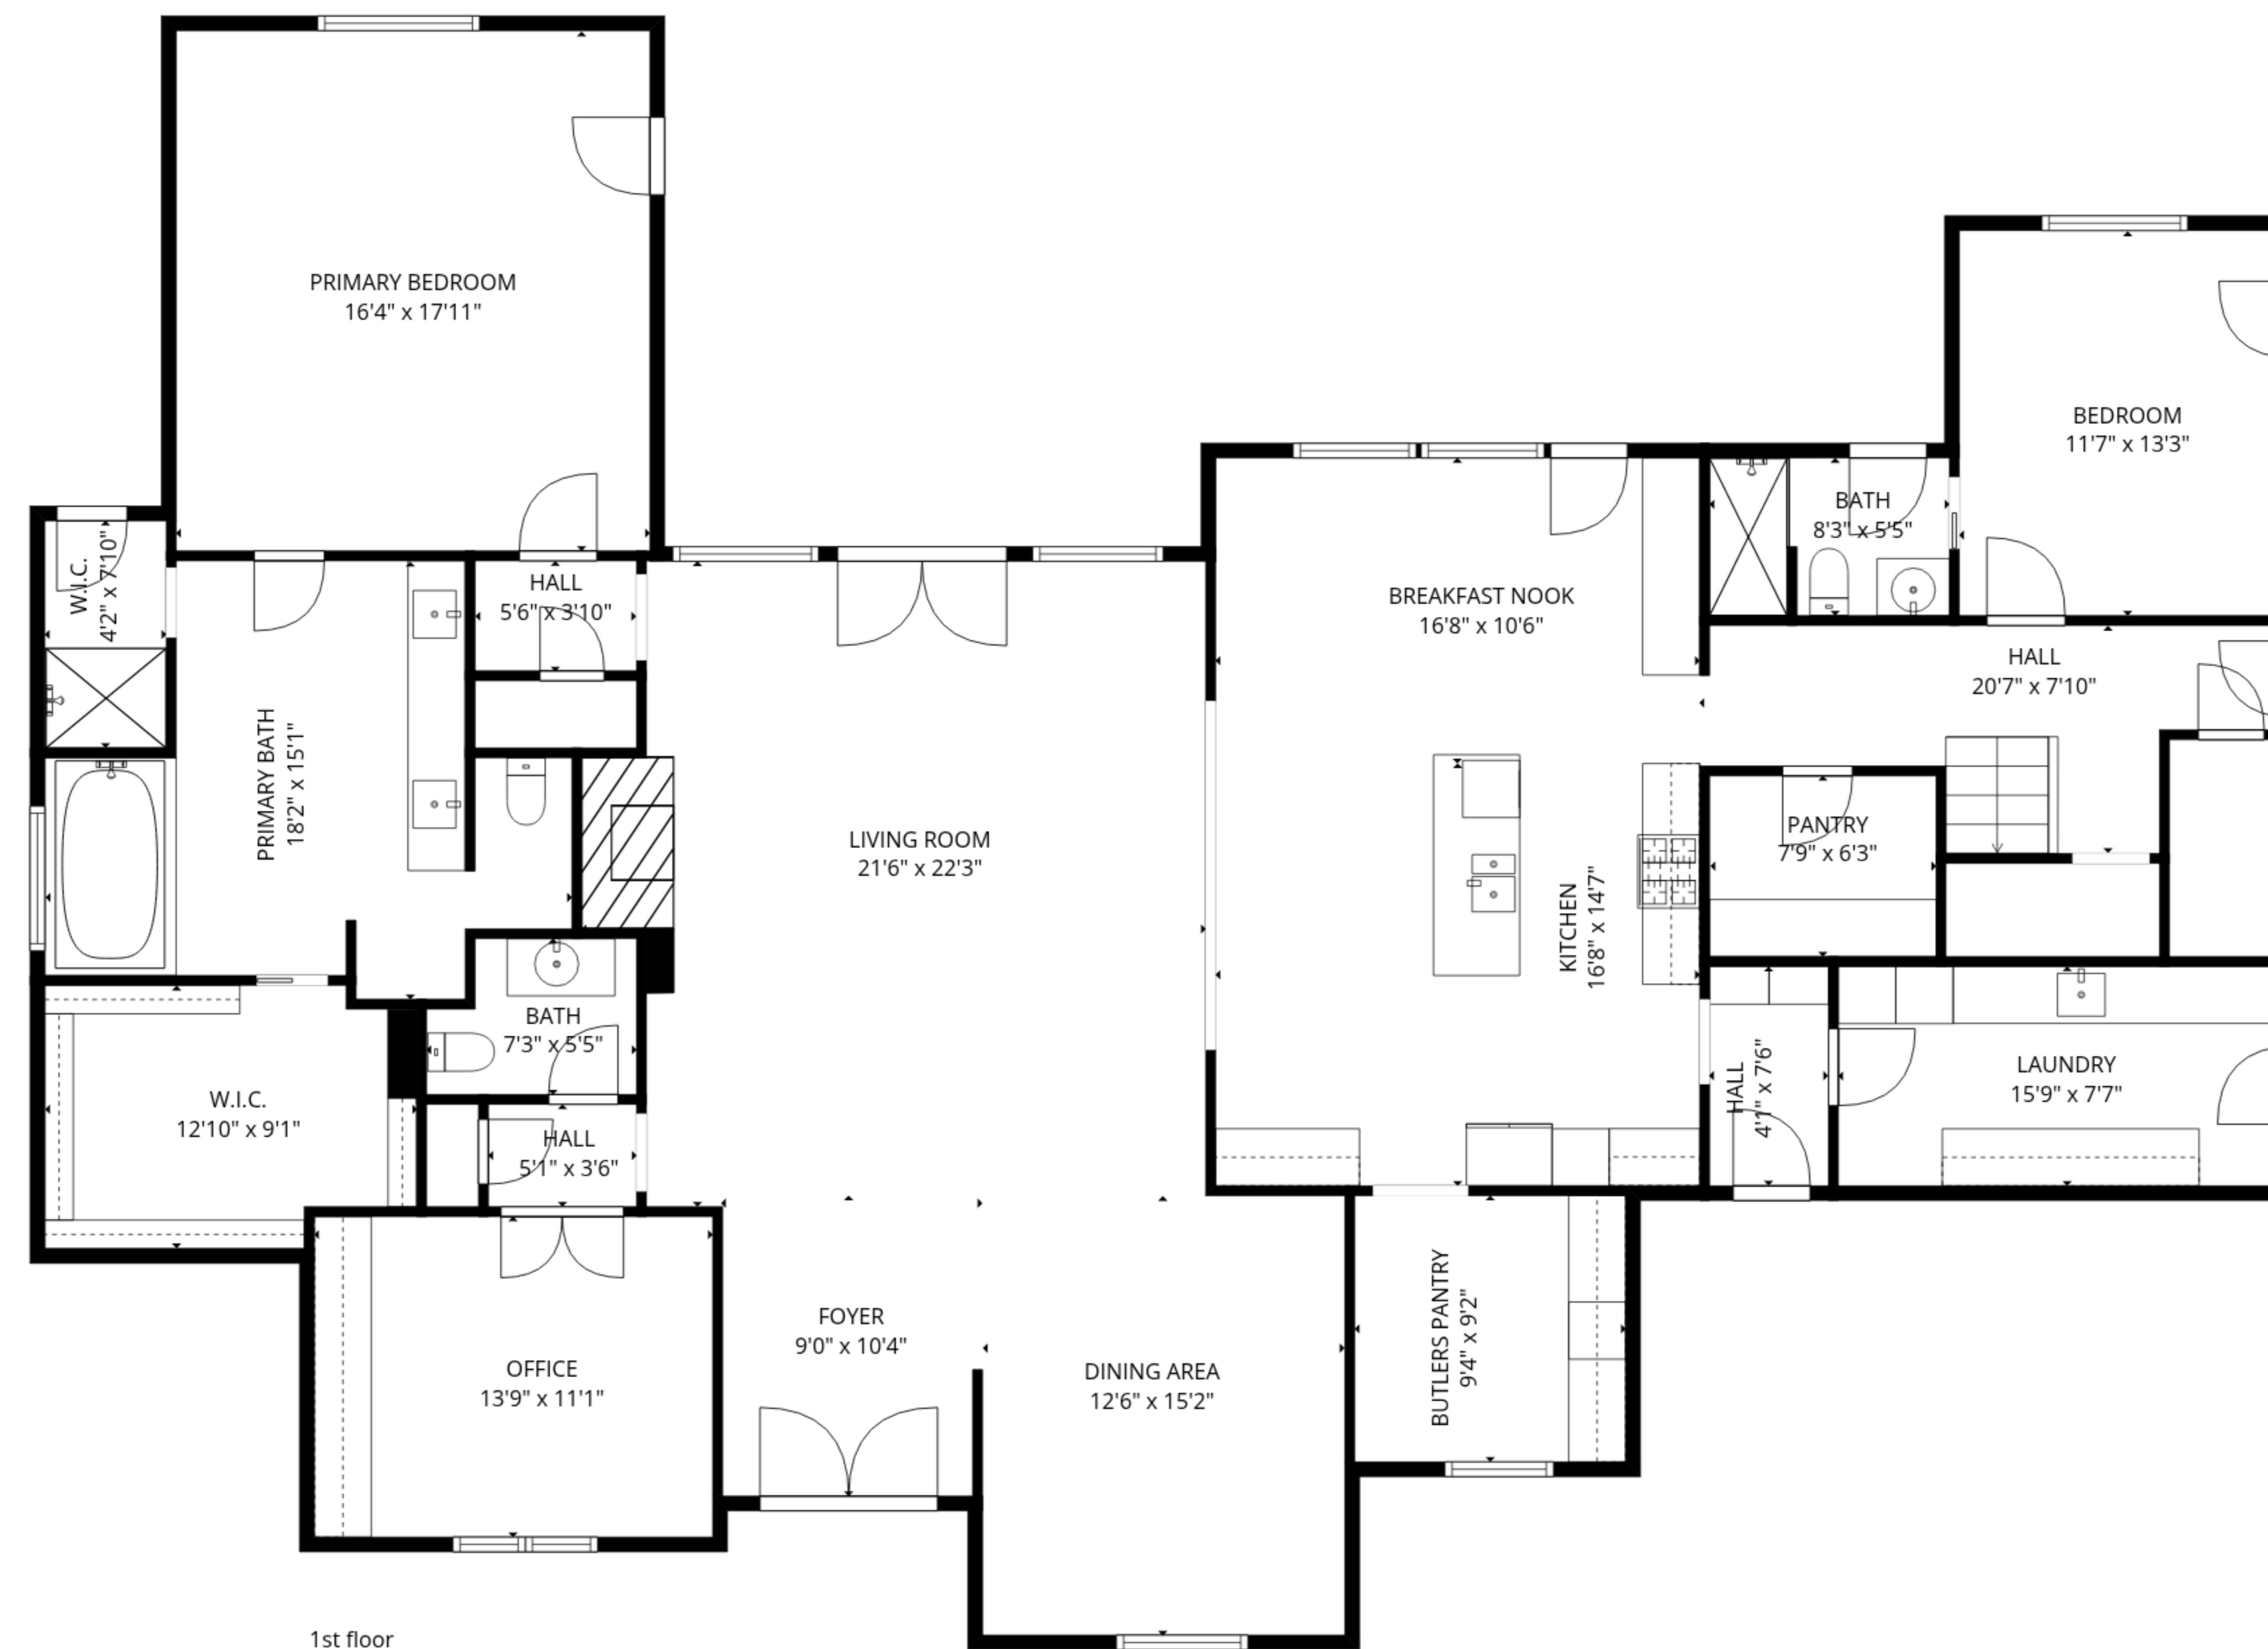

**TOTAL: 4479 sq. ft**  
 1st floor: 2770 sq. ft, 2nd floor: 1709 sq. ft  
 EXCLUDED AREAS: OPEN TO BELOW: 418 sq. ft, WALLS: 261 sq. ft

**TOTAL: 4479 sq. ft**  
 1st floor: 2770 sq. ft, 2nd floor: 1709 sq. ft  
 EXCLUDED AREAS: OPEN TO BELOW: 418 sq. ft, WALLS: 261 sq. ft

2nd floor

1st floor

**TOTAL: 4479 sq. ft**  
 1st floor: 2770 sq. ft, 2nd floor: 1709 sq. ft  
 EXCLUDED AREAS: OPEN TO BELOW: 418 sq. ft, WALLS: 261 sq. ft