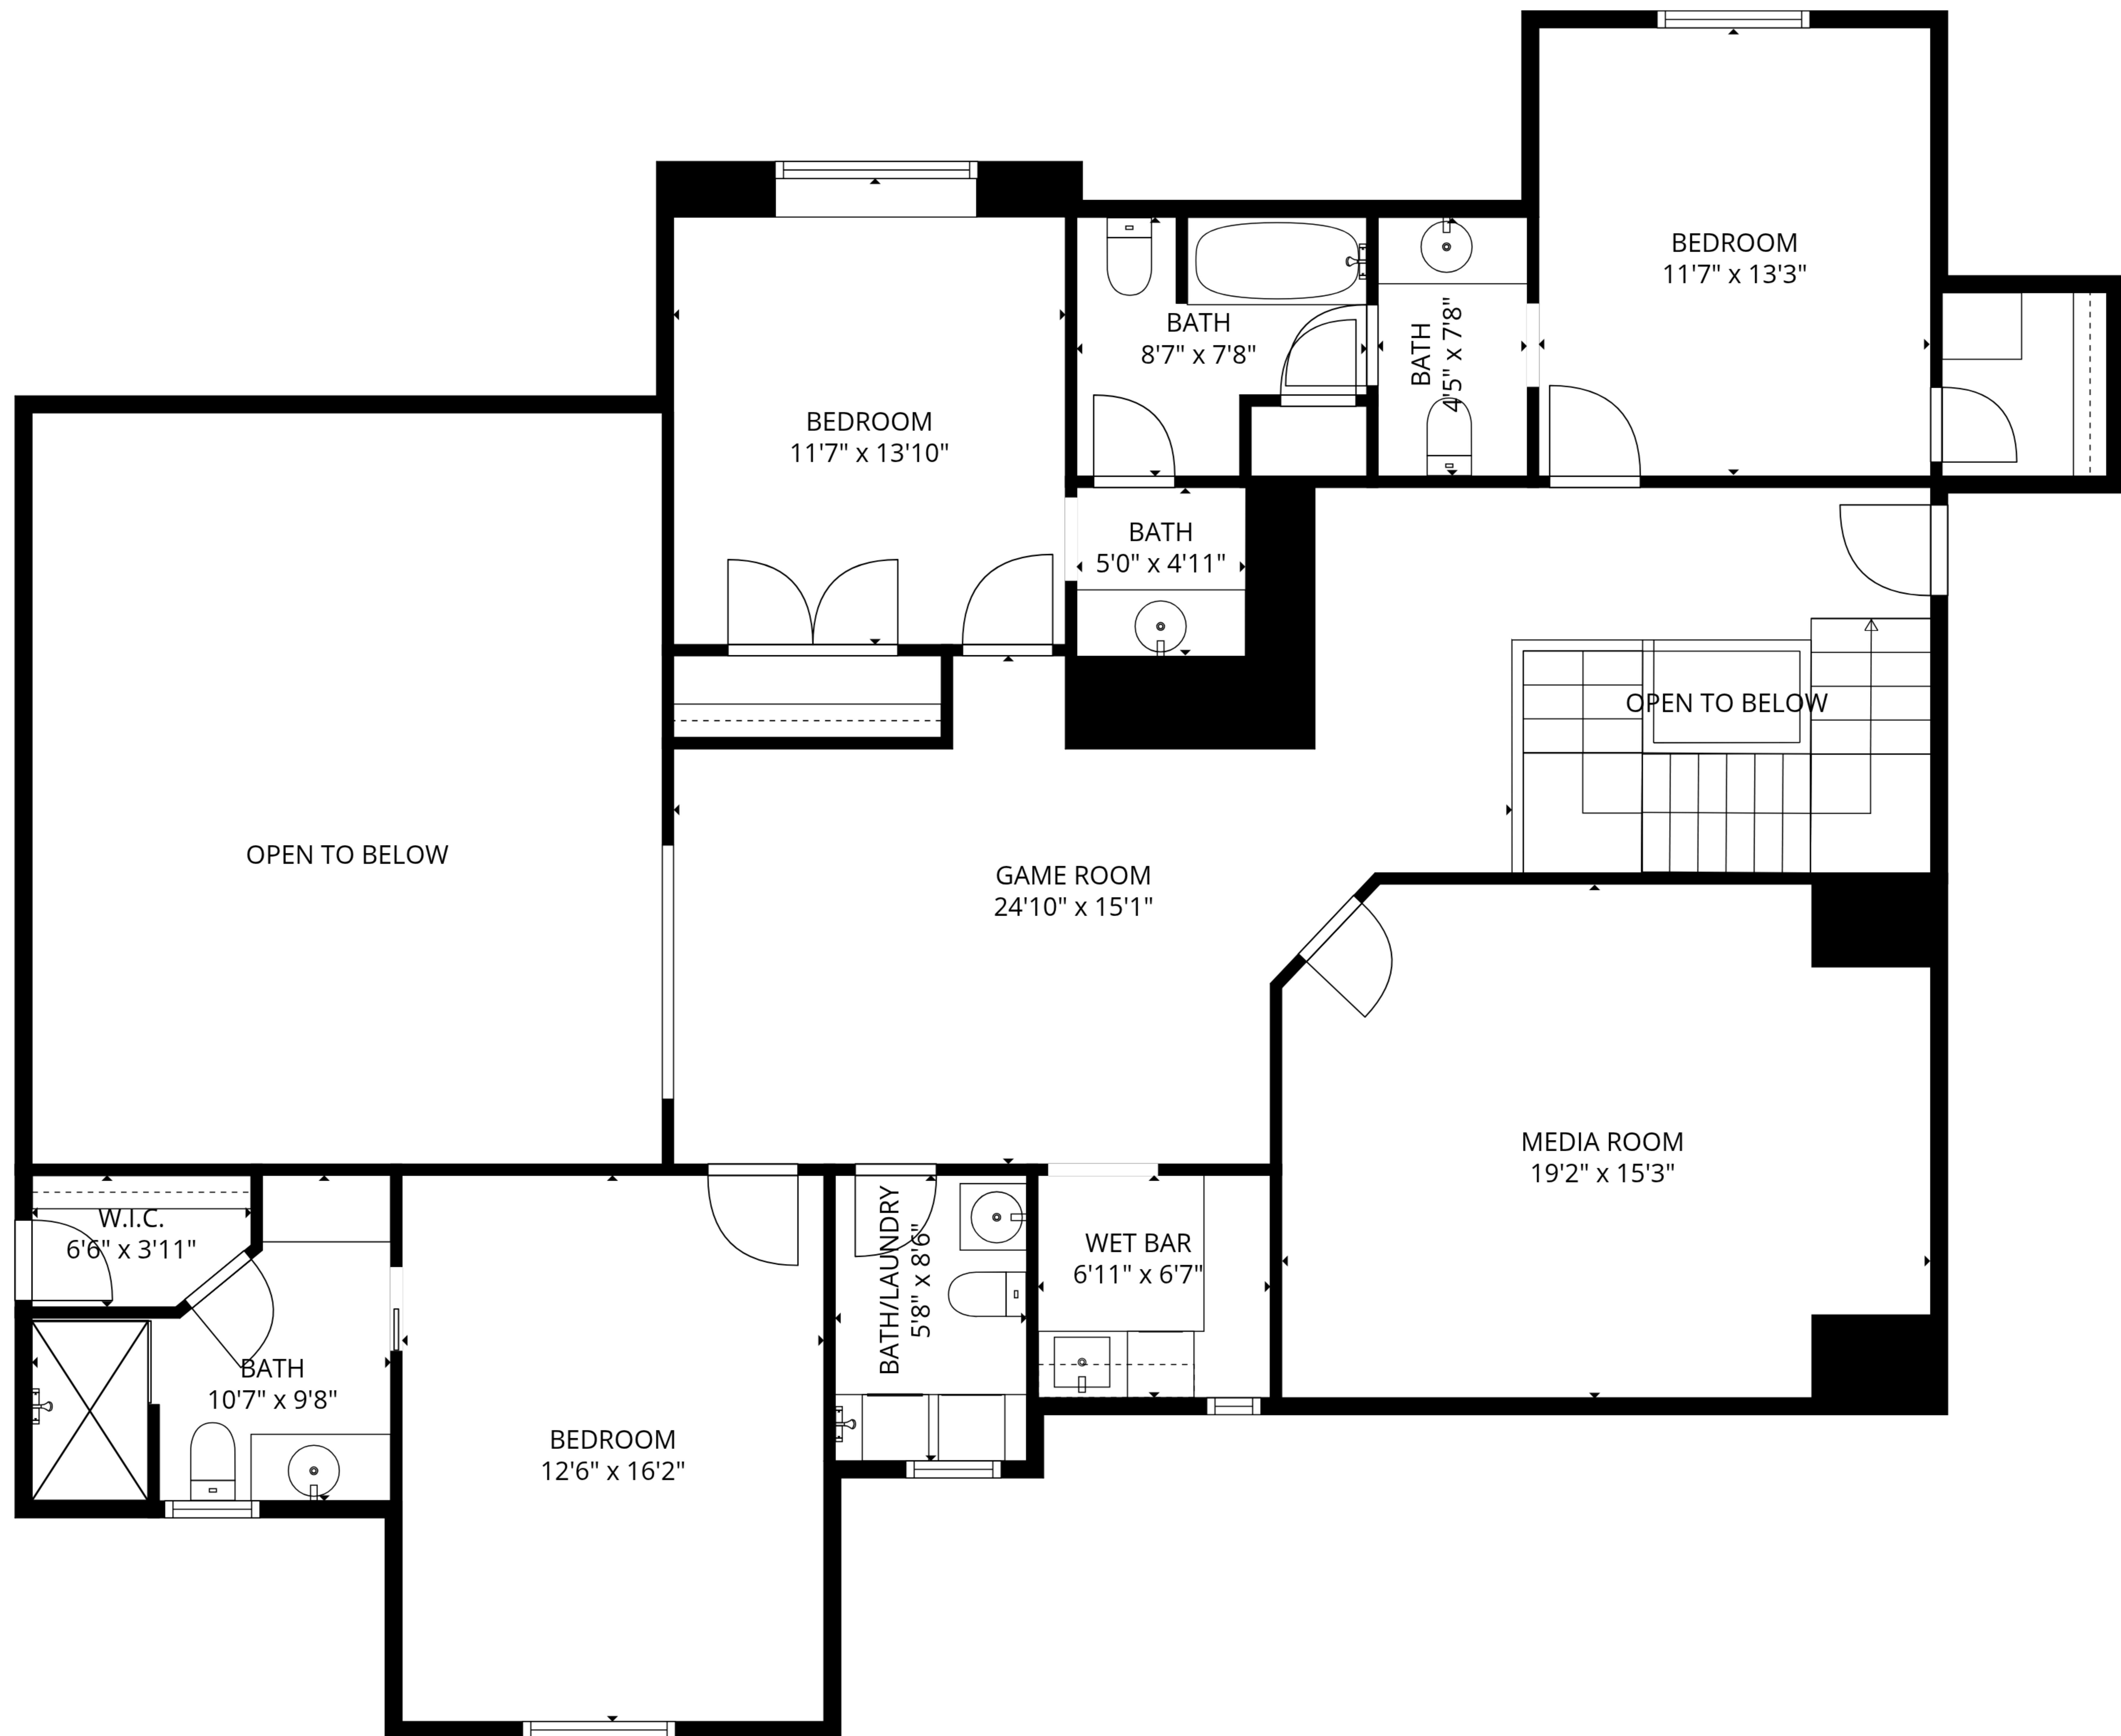

**TOTAL: 4479 sq. ft**  
 1st floor: 2770 sq. ft, 2nd floor: 1709 sq. ft  
 EXCLUDED AREAS: OPEN TO BELOW: 418 sq. ft, WALLS: 261 sq. ft

**TOTAL: 4479 sq. ft**  
 1st floor: 2770 sq. ft, 2nd floor: 1709 sq. ft  
 EXCLUDED AREAS: OPEN TO BELOW: 418 sq. ft, WALLS: 261 sq. ft

2nd floor

1st floor

**TOTAL: 4479 sq. ft**  
 1st floor: 2770 sq. ft, 2nd floor: 1709 sq. ft  
 EXCLUDED AREAS: OPEN TO BELOW: 418 sq. ft, WALLS: 261 sq. ft