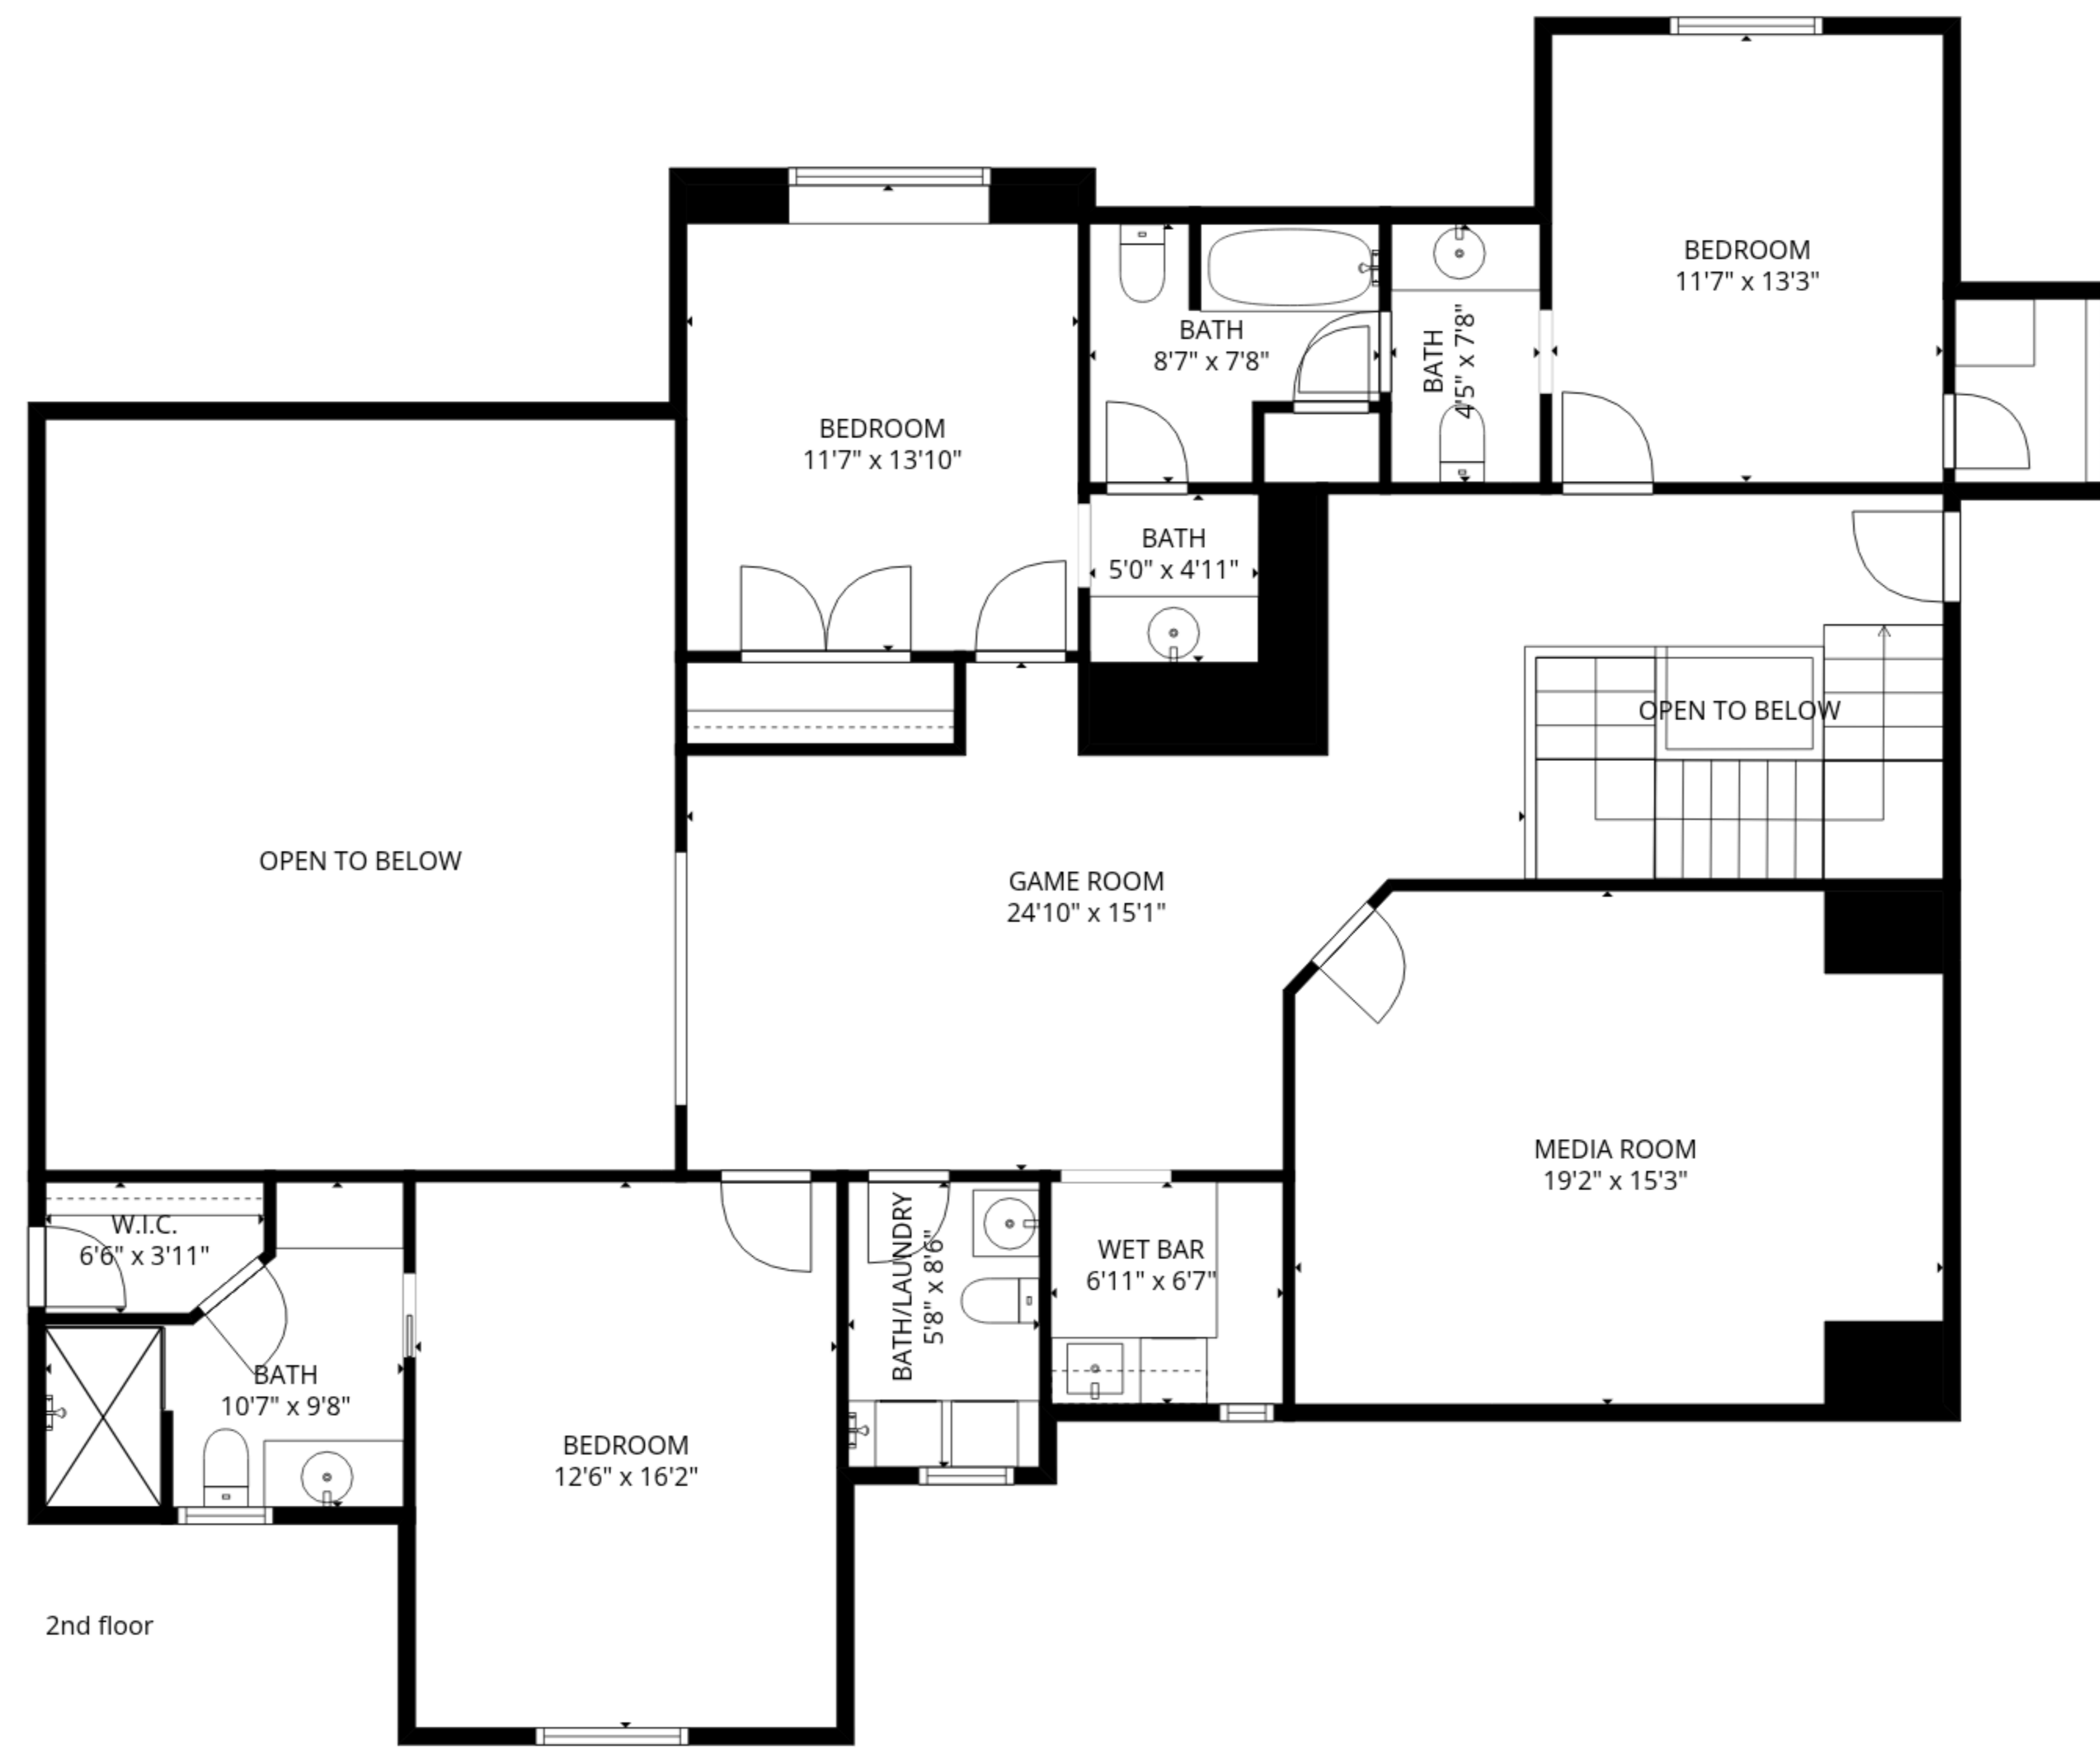

**TOTAL: 4479 sq. ft**  
 1st floor: 2770 sq. ft, 2nd floor: 1709 sq. ft  
 EXCLUDED AREAS: OPEN TO BELOW: 418 sq. ft, WALLS: 261 sq. ft

**TOTAL: 4479 sq. ft**  
 1st floor: 2770 sq. ft, 2nd floor: 1709 sq. ft  
 EXCLUDED AREAS: OPEN TO BELOW: 418 sq. ft, WALLS: 261 sq. ft

2nd floor

1st floor

**TOTAL: 4479 sq. ft**  
 1st floor: 2770 sq. ft, 2nd floor: 1709 sq. ft  
 EXCLUDED AREAS: OPEN TO BELOW: 418 sq. ft, WALLS: 261 sq. ft