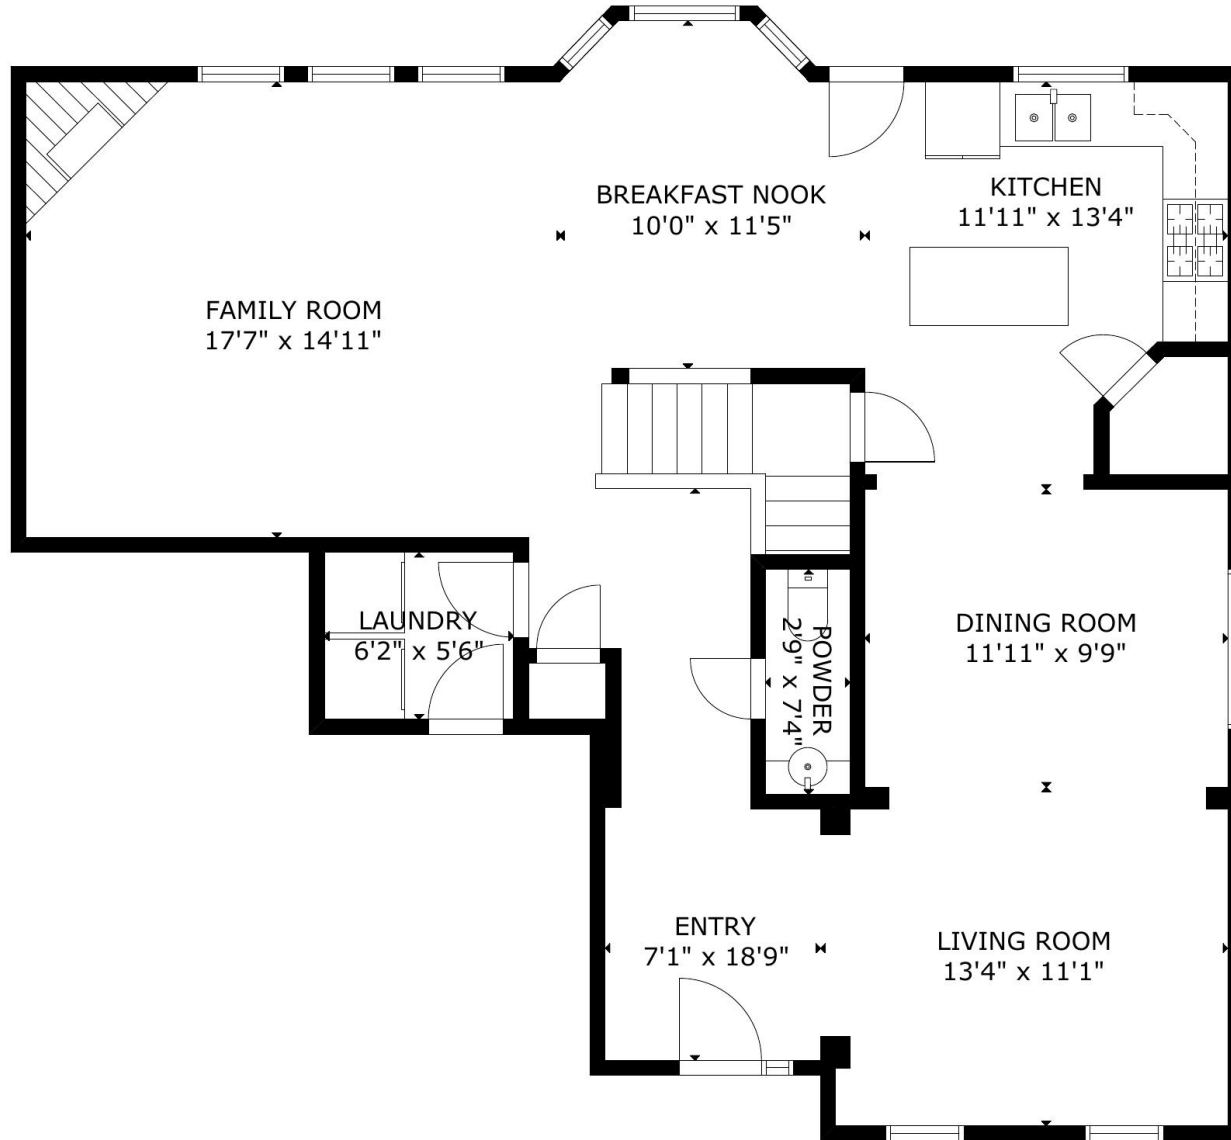

5615 Brigstone Park Dr

TOTAL HEATED AREA

TOTAL: 2,544 sq ft

FLOOR 1: 1,109 sq ft, FLOOR 2: 1,435 sq ft

SIZE AND DIMENSIONS ARE APPROXIMATE, ACTUAL MAY VARY

5615 Brigstone Park Dr

TOTAL HEATED AREA
TOTAL: 2,544 sq ft

FLOOR 1: 1,109 sq ft, FLOOR 2: 1,435 sq ft

SIZE AND DIMENSIONS ARE APPROXIMATE, ACTUAL MAY VARY

5615 Brigstone Park Dr

TOTAL HEATED AREA
TOTAL: 2,544 sq ft
FLOOR 1: 1,109 sq ft, FLOOR 2: 1,435 sq ft
SIZE AND DIMENSIONS ARE APPROXIMATE, ACTUAL MAY VARY