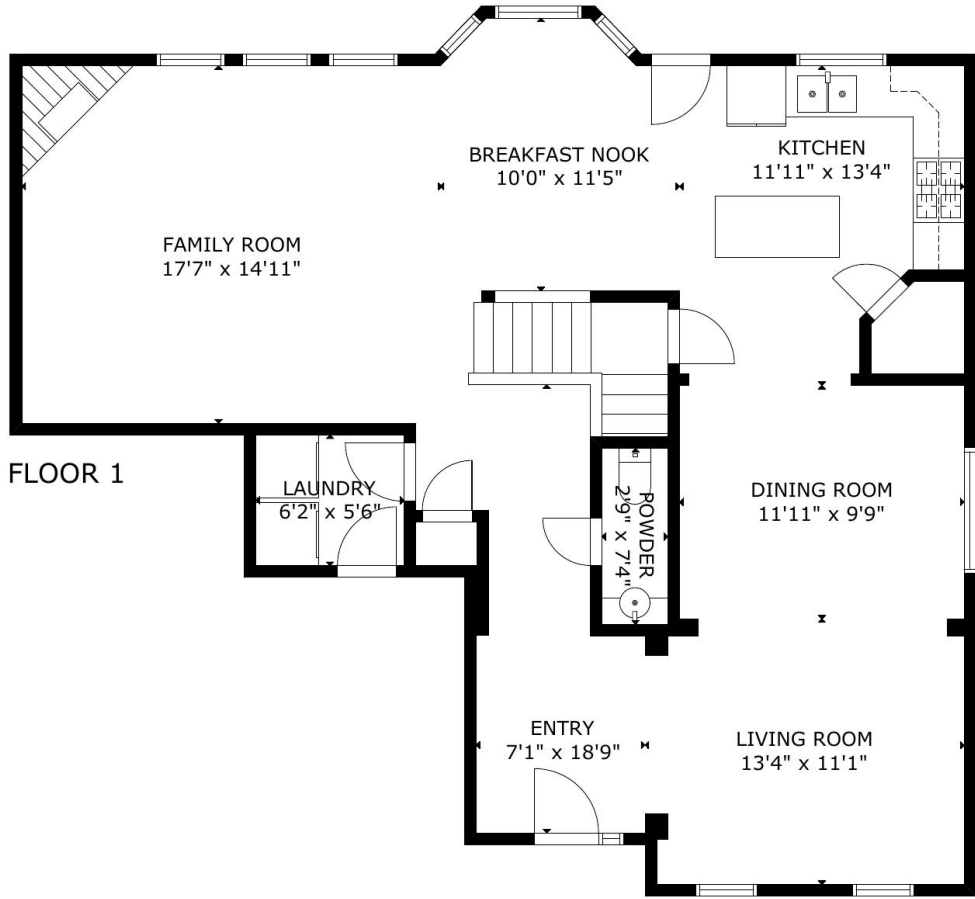

5615 Brigstone Park Dr

TOTAL HEATED AREA

TOTAL: 2,544 sq ft

FLOOR 1: 1,109 sq ft, FLOOR 2: 1,435 sq ft

SIZE AND DIMENSIONS ARE APPROXIMATE, ACTUAL MAY VARY

5615 Brigstone Park Dr

TOTAL HEATED AREA
TOTAL: 2,544 sq ft

FLOOR 1: 1,109 sq ft, FLOOR 2: 1,435 sq ft

SIZE AND DIMENSIONS ARE APPROXIMATE, ACTUAL MAY VARY

5615 Brigstone Park Dr

TOTAL HEATED AREA
TOTAL: 2,544 sq ft
FLOOR 1: 1,109 sq ft, FLOOR 2: 1,435 sq ft
SIZE AND DIMENSIONS ARE APPROXIMATE, ACTUAL MAY VARY