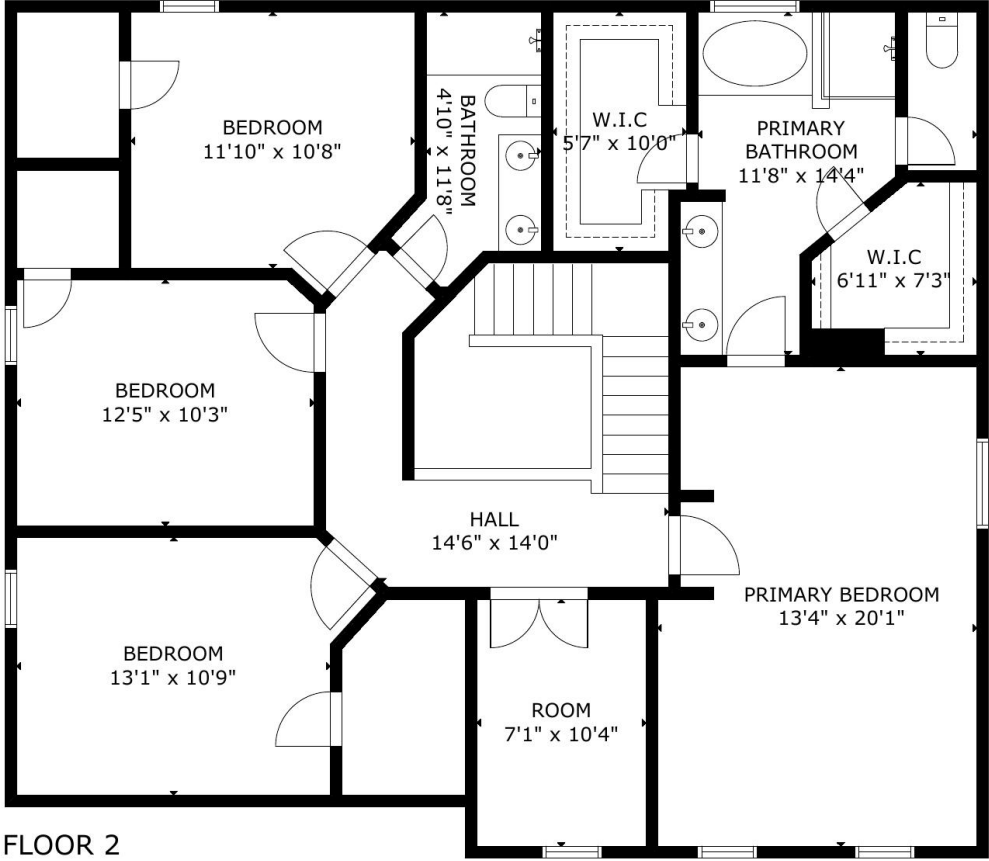

5615 Brigstone Park Dr

TOTAL HEATED AREA

TOTAL: 2,544 sq ft

FLOOR 1: 1,109 sq ft, FLOOR 2: 1,435 sq ft

SIZE AND DIMENSIONS ARE APPROXIMATE, ACTUAL MAY VARY

5615 Brigstone Park Dr

TOTAL HEATED AREA
TOTAL: 2,544 sq ft

FLOOR 1: 1,109 sq ft, FLOOR 2: 1,435 sq ft

SIZE AND DIMENSIONS ARE APPROXIMATE, ACTUAL MAY VARY

5615 Brigstone Park Dr

TOTAL HEATED AREA
TOTAL: 2,544 sq ft
FLOOR 1: 1,109 sq ft, FLOOR 2: 1,435 sq ft
SIZE AND DIMENSIONS ARE APPROXIMATE, ACTUAL MAY VARY