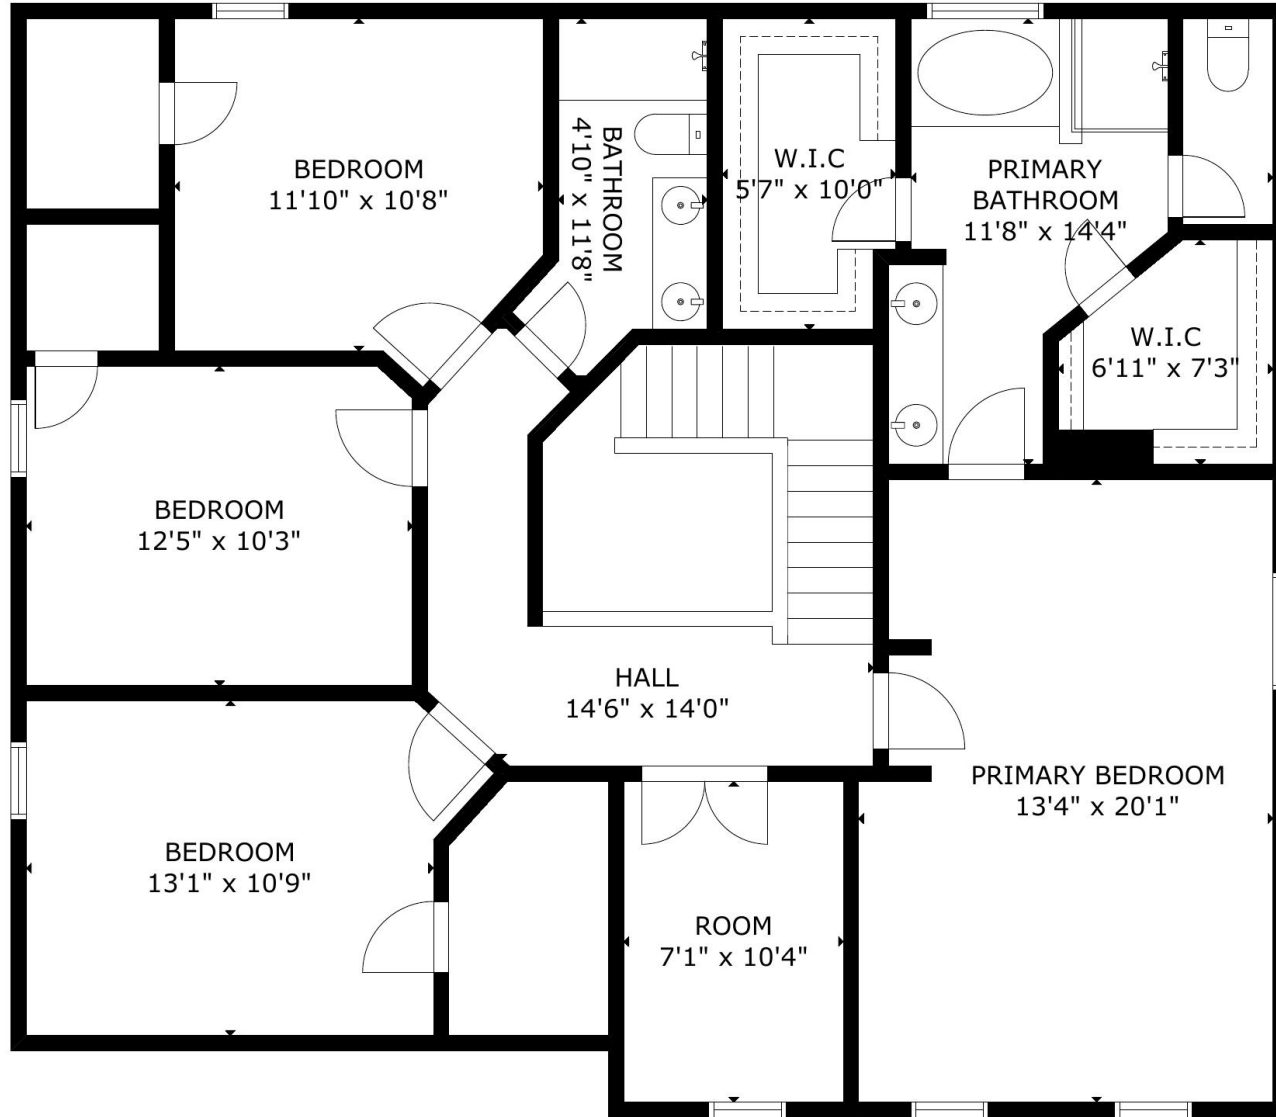

5615 Brigstone Park Dr

TOTAL HEATED AREA

TOTAL: 2,544 sq ft

FLOOR 1: 1,109 sq ft, FLOOR 2: 1,435 sq ft

SIZE AND DIMENSIONS ARE APPROXIMATE, ACTUAL MAY VARY

5615 Brigstone Park Dr

TOTAL HEATED AREA
TOTAL: 2,544 sq ft

FLOOR 1: 1,109 sq ft, FLOOR 2: 1,435 sq ft

SIZE AND DIMENSIONS ARE APPROXIMATE, ACTUAL MAY VARY

5615 Brigstone Park Dr

TOTAL HEATED AREA
TOTAL: 2,544 sq ft
FLOOR 1: 1,109 sq ft, FLOOR 2: 1,435 sq ft
SIZE AND DIMENSIONS ARE APPROXIMATE, ACTUAL MAY VARY