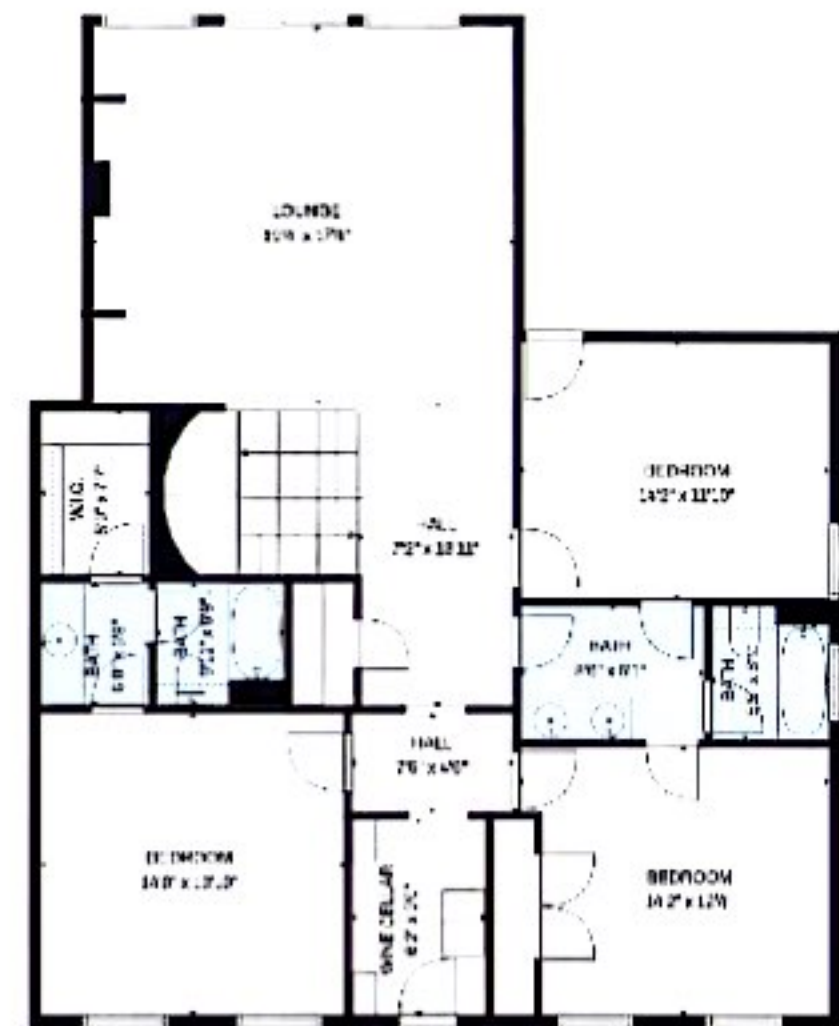

TOTAL: 5033 sq. ft
 1st floor: 3693 sq. ft, 2nd floor: 1340 sq. ft
 EXCLUDED AREAS: GARAGE: 789 sq. ft, WINE CELLAR: 56 sq. ft, WALLS: 308 sq. ft

TOTAL: 5033 sq. ft

1st floor: 3693 sq. ft, 2nd floor: 1340 sq. ft

EXCLUDED AREAS: GARAGE: 789 sq. ft, WINE CELLAR: 56 sq. ft, WALLS: 308 sq. ft

1st floor

2nd floor

TOTAL: 5033 sq. ft
 1st floor: 3693 sq. ft, 2nd floor: 1340 sq. ft
 EXCLUDED AREAS: GARAGE: 789 sq. ft, WINE CELLAR: 56 sq. ft, WALLS: 308 sq. ft