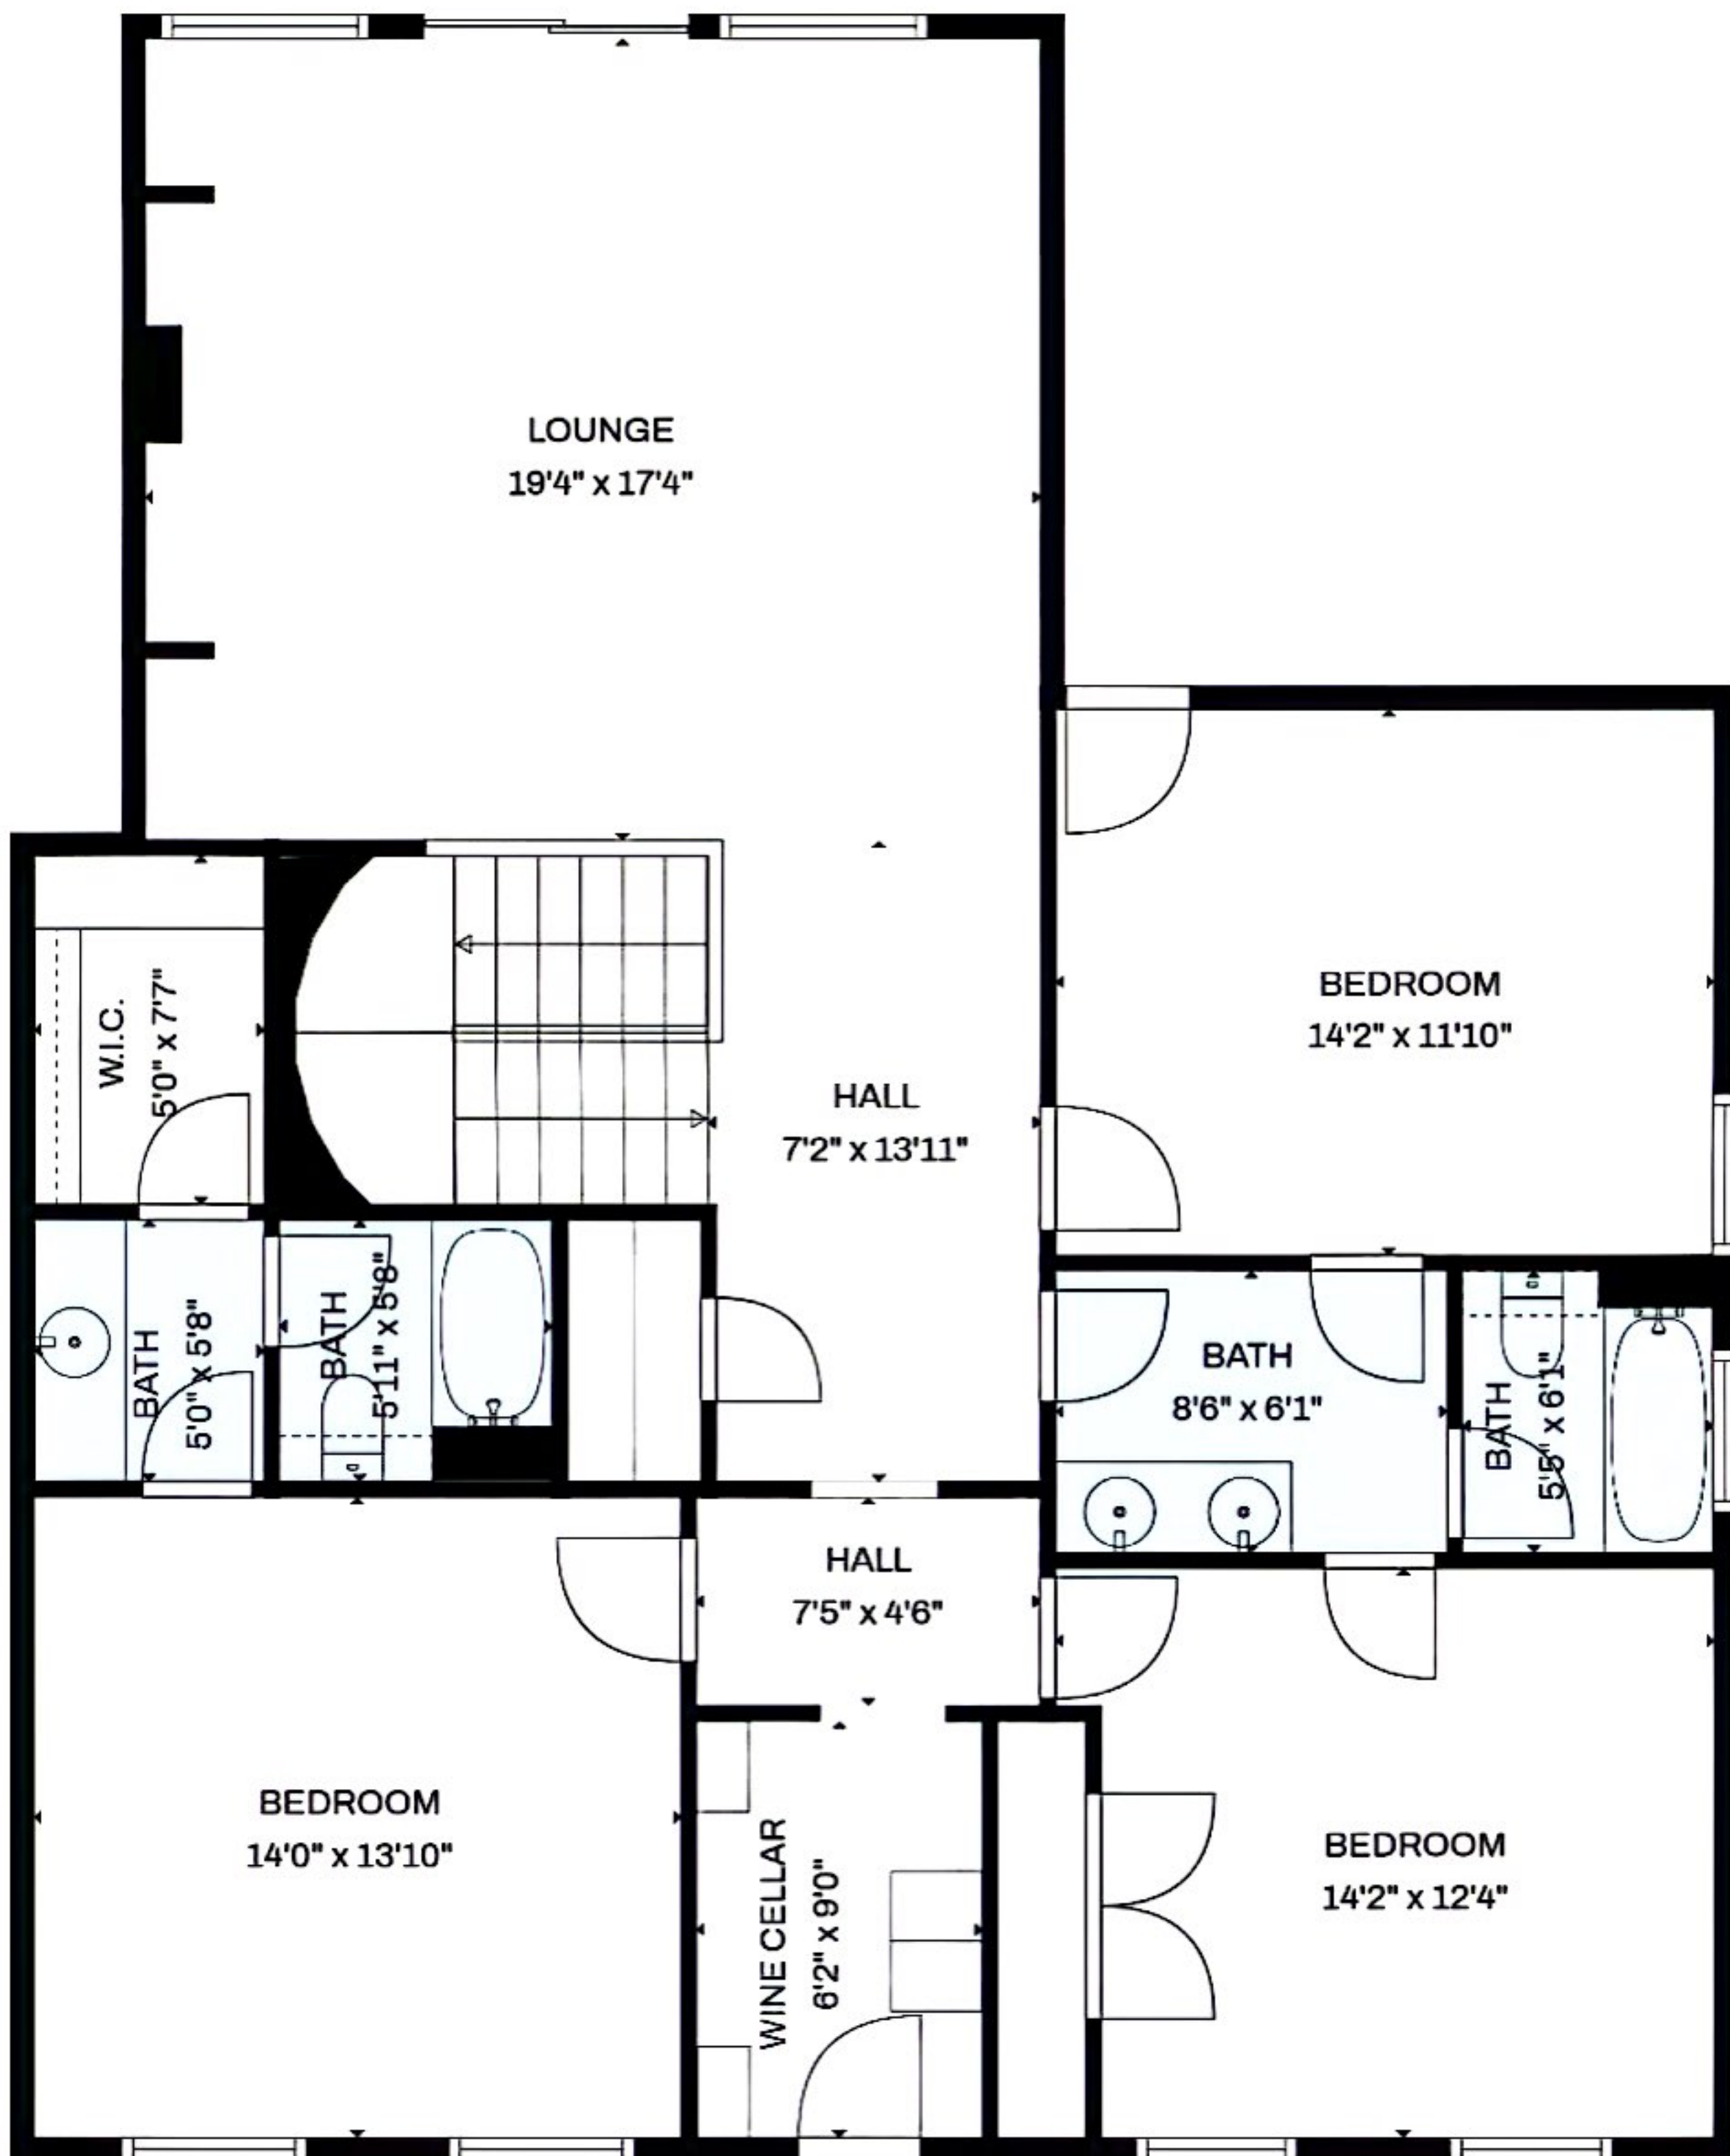

TOTAL: 5033 sq. ft
 1st floor: 3693 sq. ft, 2nd floor: 1340 sq. ft
 EXCLUDED AREAS: GARAGE: 789 sq. ft, WINE CELLAR: 56 sq. ft, WALLS: 308 sq. ft

TOTAL: 5033 sq. ft

1st floor: 3693 sq. ft, 2nd floor: 1340 sq. ft

EXCLUDED AREAS: GARAGE: 789 sq. ft, WINE CELLAR: 56 sq. ft, WALLS: 308 sq. ft

1st floor

2nd floor

TOTAL: 5033 sq. ft
 1st floor: 3693 sq. ft, 2nd floor: 1340 sq. ft
 EXCLUDED AREAS: GARAGE: 789 sq. ft, WINE CELLAR: 56 sq. ft, WALLS: 308 sq. ft