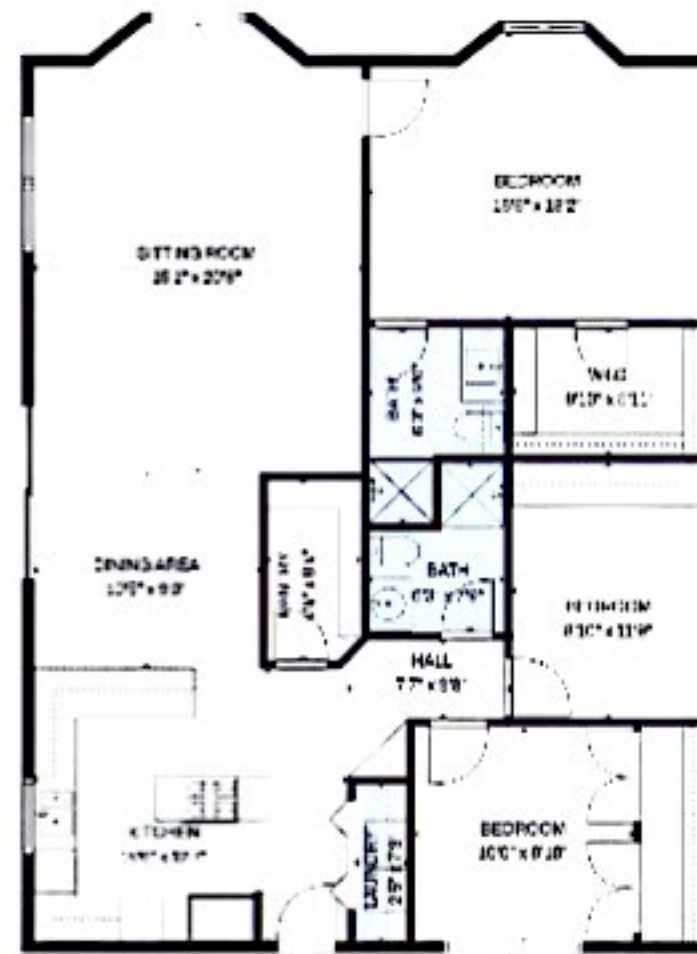

TOTAL: 5033 sq. ft
 1st floor: 3693 sq. ft, 2nd floor: 1340 sq. ft
 EXCLUDED AREAS: GARAGE: 789 sq. ft, WINE CELLAR: 56 sq. ft, WALLS: 308 sq. ft

TOTAL: 5033 sq. ft

1st floor: 3693 sq. ft, 2nd floor: 1340 sq. ft

EXCLUDED AREAS: GARAGE: 789 sq. ft, WINE CELLAR: 56 sq. ft, WALLS: 308 sq. ft

1st floor

2nd floor

TOTAL: 5033 sq. ft
 1st floor: 3693 sq. ft, 2nd floor: 1340 sq. ft
 EXCLUDED AREAS: GARAGE: 789 sq. ft, WINE CELLAR: 56 sq. ft, WALLS: 308 sq. ft