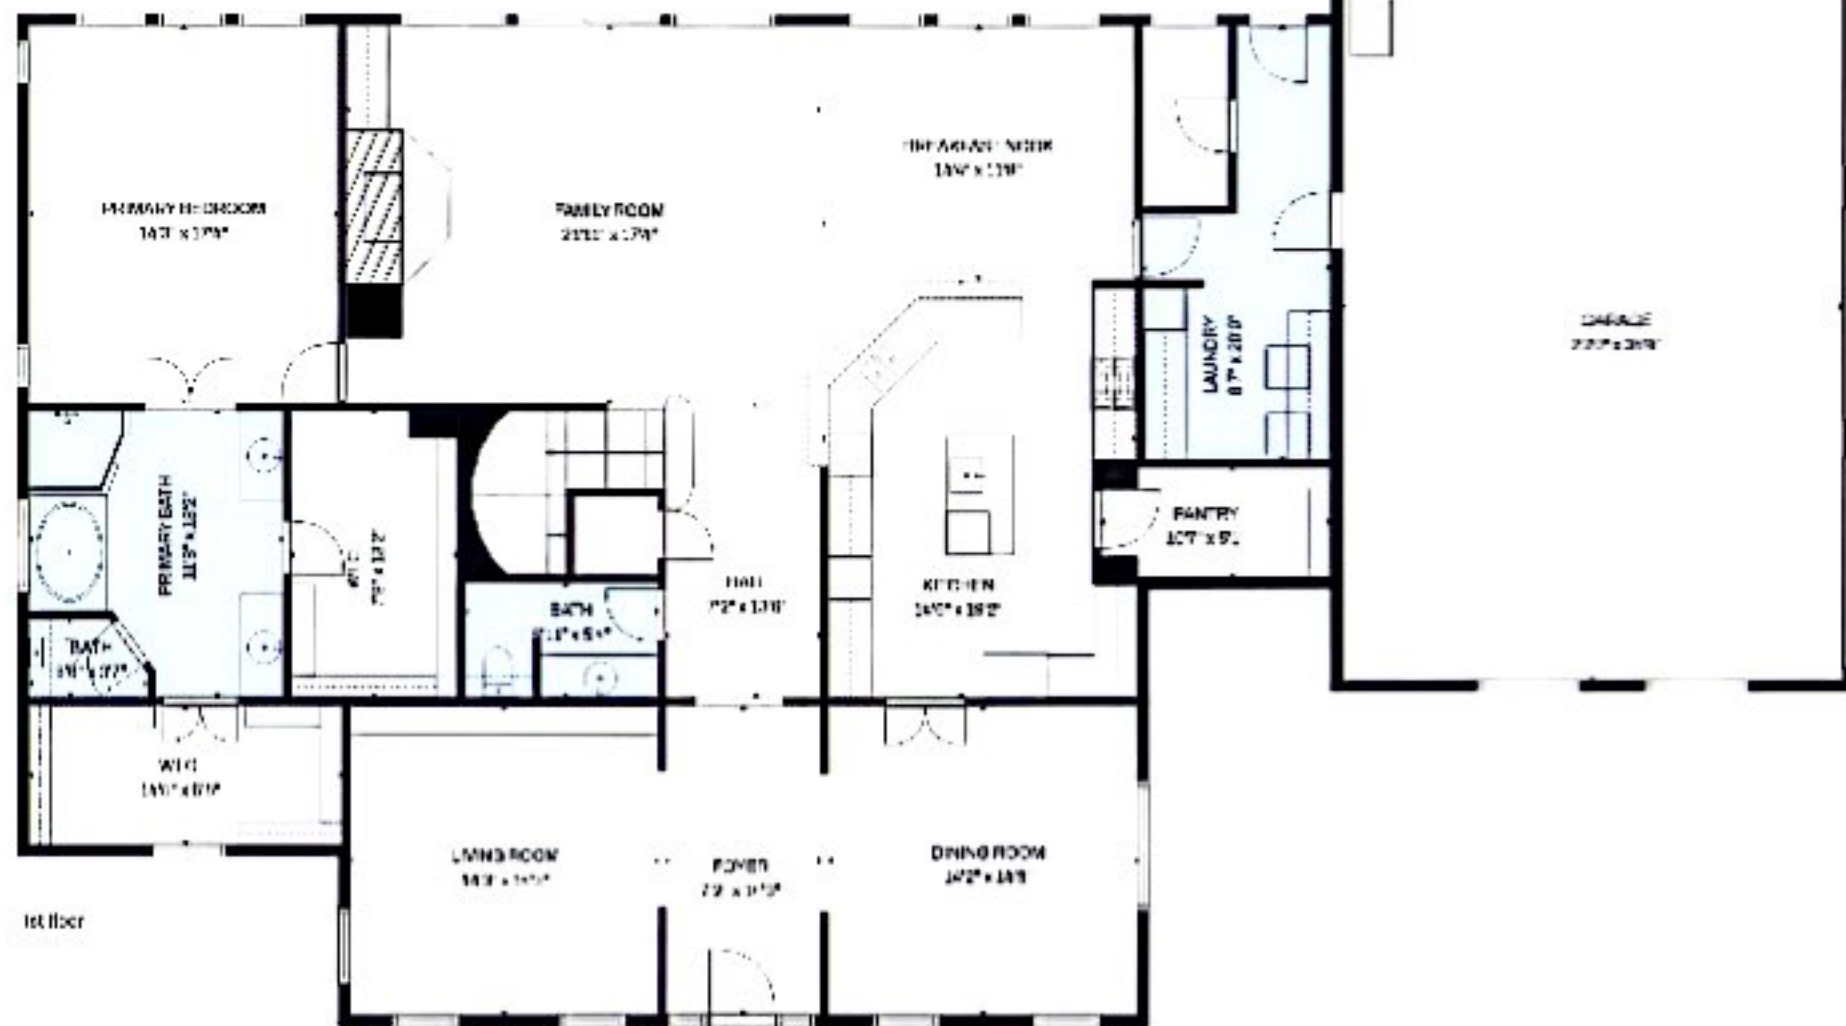

TOTAL: 5033 sq. ft
 1st floor: 3693 sq. ft, 2nd floor: 1340 sq. ft
 EXCLUDED AREAS: GARAGE: 789 sq. ft, WINE CELLAR: 56 sq. ft, WALLS: 308 sq. ft

TOTAL: 5033 sq. ft

1st floor: 3693 sq. ft, 2nd floor: 1340 sq. ft

EXCLUDED AREAS: GARAGE: 789 sq. ft, WINE CELLAR: 56 sq. ft, WALLS: 308 sq. ft

1st floor

2nd floor

TOTAL: 5033 sq. ft
 1st floor: 3693 sq. ft, 2nd floor: 1340 sq. ft
 EXCLUDED AREAS: GARAGE: 789 sq. ft, WINE CELLAR: 56 sq. ft, WALLS: 308 sq. ft