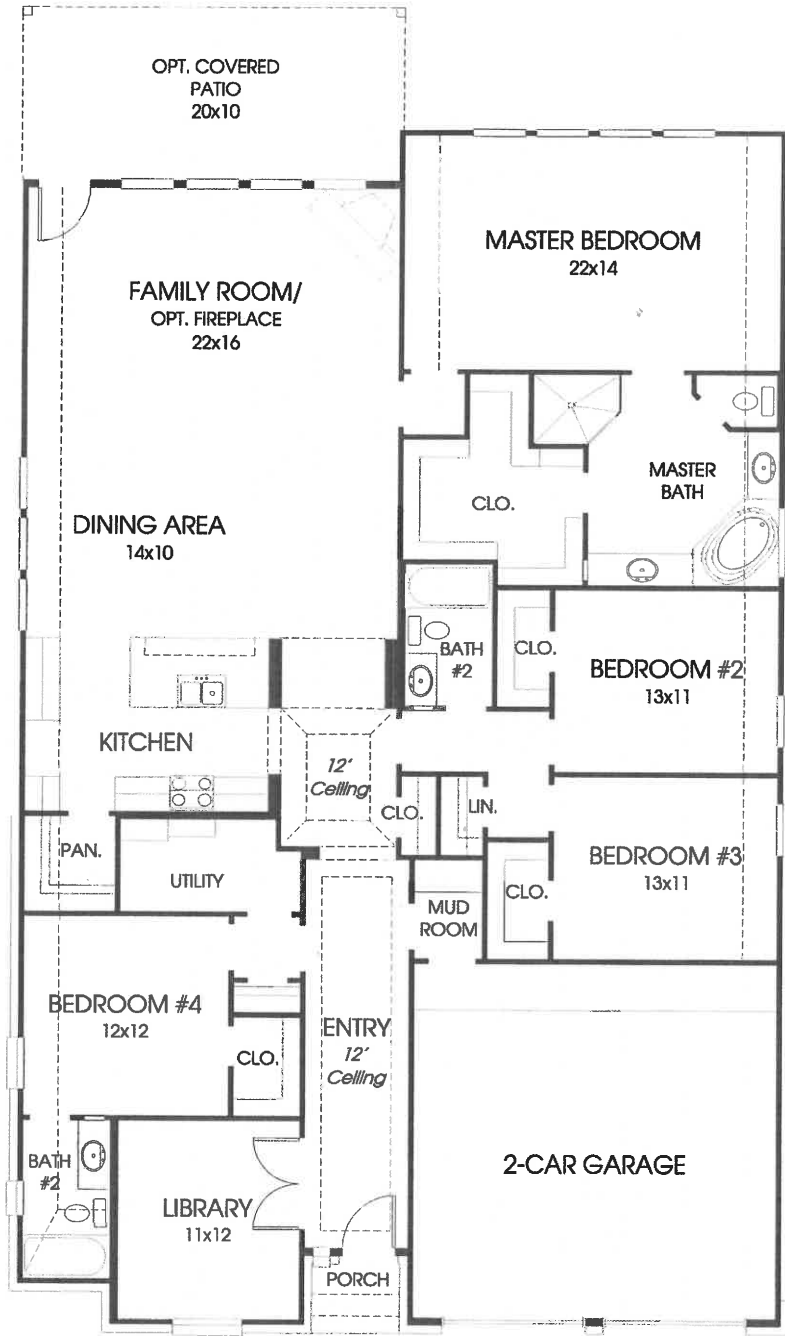

DESIGNS

Design 2525W

This home contains approximately 2,525 square feet.*

*See Page 2 for Details and Disclaimers.
© Perry Homes, LLC 2016
01/27/2016
(55' CL.)