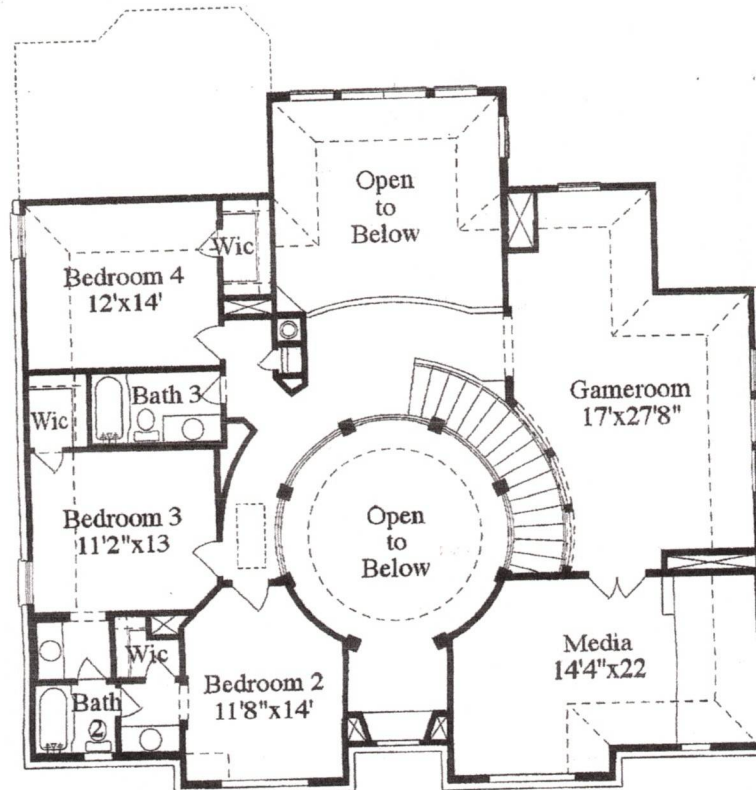

Meritage Homes

16822 Coronado Springs The Laila II
9061

6543110150

9/3/11

1000/1300 Drilling

First Floor

Second Floor

MH 02/05 R

Opt. Computer Niche at Gameroom

Opt. Bedroom 5/ Bath 4

Opt. Kitchen Std Kitchen

Room dimensions are approximate and may vary. Plans, prices, products and specifications may vary or change without notice. Meritage designs are copyrighted and copyright laws will be enforced to the fullest extent. Photos are representative of Meritage designs and are not necessarily the same as floor plans shown.