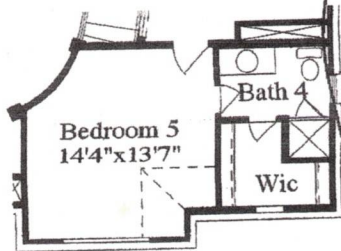

Meritage Homes

16822 Coronado Springs The Laila II
9061

6543110150

9/3/11

1000/1300 Drilling

First Floor

Second Floor

MH 02/05 R

Opt. Computer Niche at Gameroom

Opt. Bedroom 5/ Bath 4

Opt. Kitchen Std Kitchen

Room dimensions are approximate and may vary. Plans, prices, products and specifications may vary or change without notice. Meritage designs are copyrighted and copyright laws will be enforced to the fullest extent. Photos are representative of Meritage designs and are not necessarily the same as floor plans shown.