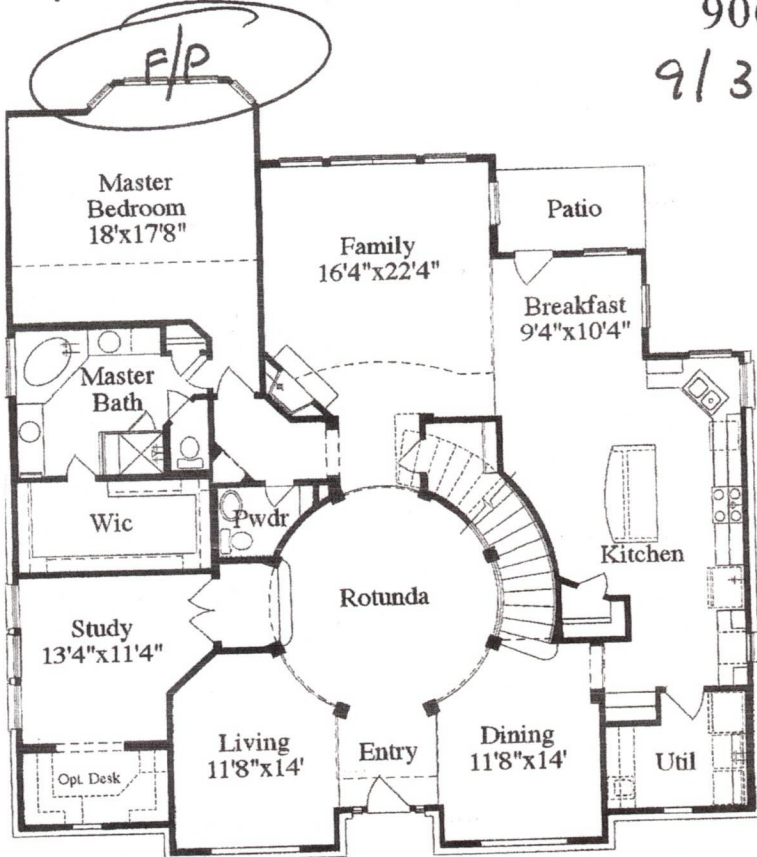

Meritage Homes

16822 Coronado Springs The Laila II
9061

6543110150

9/3/11

1000/1300 Drilling

First Floor

Second Floor

MH 02/05 R

Opt. Computer Niche at Gameroom

Opt. Bedroom 5/ Bath 4

Opt. Kitchen Std Kitchen

Room dimensions are approximate and may vary. Plans, prices, products and specifications may vary or change without notice. Meritage designs are copyrighted and copyright laws will be enforced to the fullest extent. Photos are representative of Meritage designs and are not necessarily the same as floor plans shown.