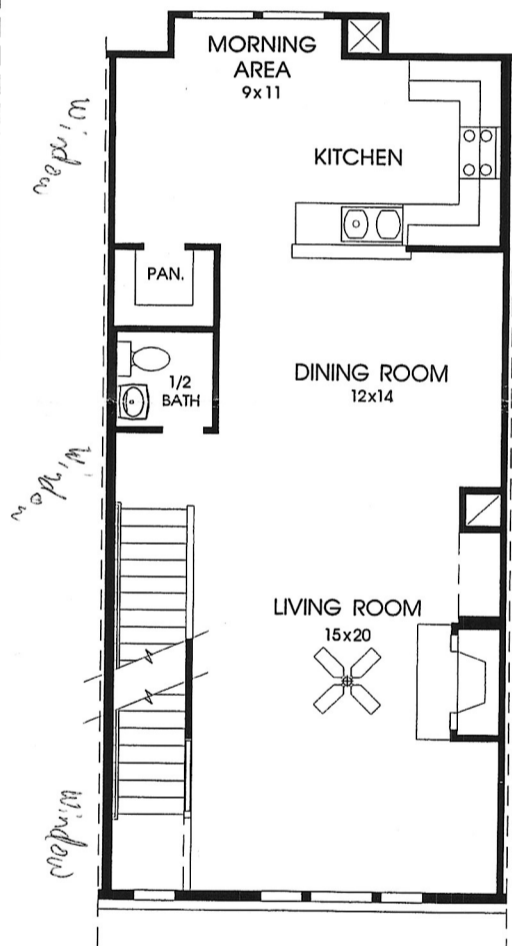

# DESIGNS

## Plan 1970

This Townhome contains approximately 1,970 square feet  
includes two bedrooms and two and a half baths.

FIRST FLOOR

SECOND FLOOR

THIRD FLOOR

Not included: inside keyed deadbolt locks, refrigerators, furnishings, drapery, plants, decorator items and all other personal property being used in model homes. Builder reserves the right to make changes in the plans and specifications, and to substitute material of similar quality. Room dimensions indicate approximate inside area measurements.  
OCTOBER 2001 © 2001 Perry Homes