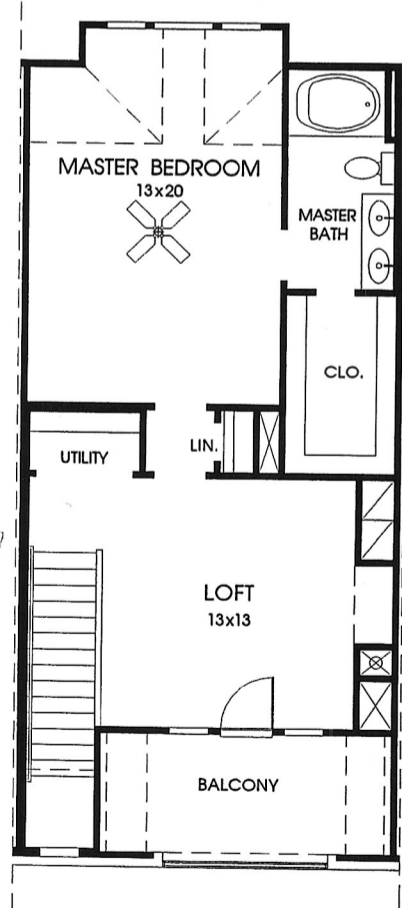

## Plan 1970

This Townhome contains approximately 1,970 square feet  
includes two bedrooms and two and a half baths.

FIRST FLOOR

SECOND FLOOR

THIRD FLOOR

Not included: inside keyed deadbolt locks, refrigerators, furnishings, drapery, plants, decorator items and all other personal property being used in model homes. Builder reserves the right to make changes in the plans and specifications, and to substitute material of similar quality. Room dimensions indicate approximate inside area measurements.  
OCTOBER 2001 © 2001 Perry Homes