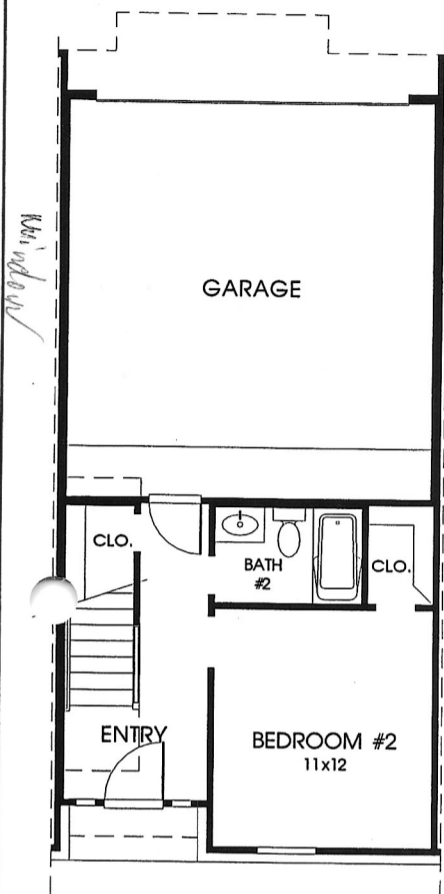

## Plan 1970

This Townhome contains approximately 1,970 square feet  
includes two bedrooms and two and a half baths.

FIRST FLOOR

SECOND FLOOR

THIRD FLOOR

Not included: inside keyed deadbolt locks, refrigerators, furnishings, drapery, plants, decorator items and all other personal property being used in model homes. Builder reserves the right to make changes in the plans and specifications, and to substitute material of similar quality. Room dimensions indicate approximate inside area measurements.  
OCTOBER 2001 © 2001 Perry Homes