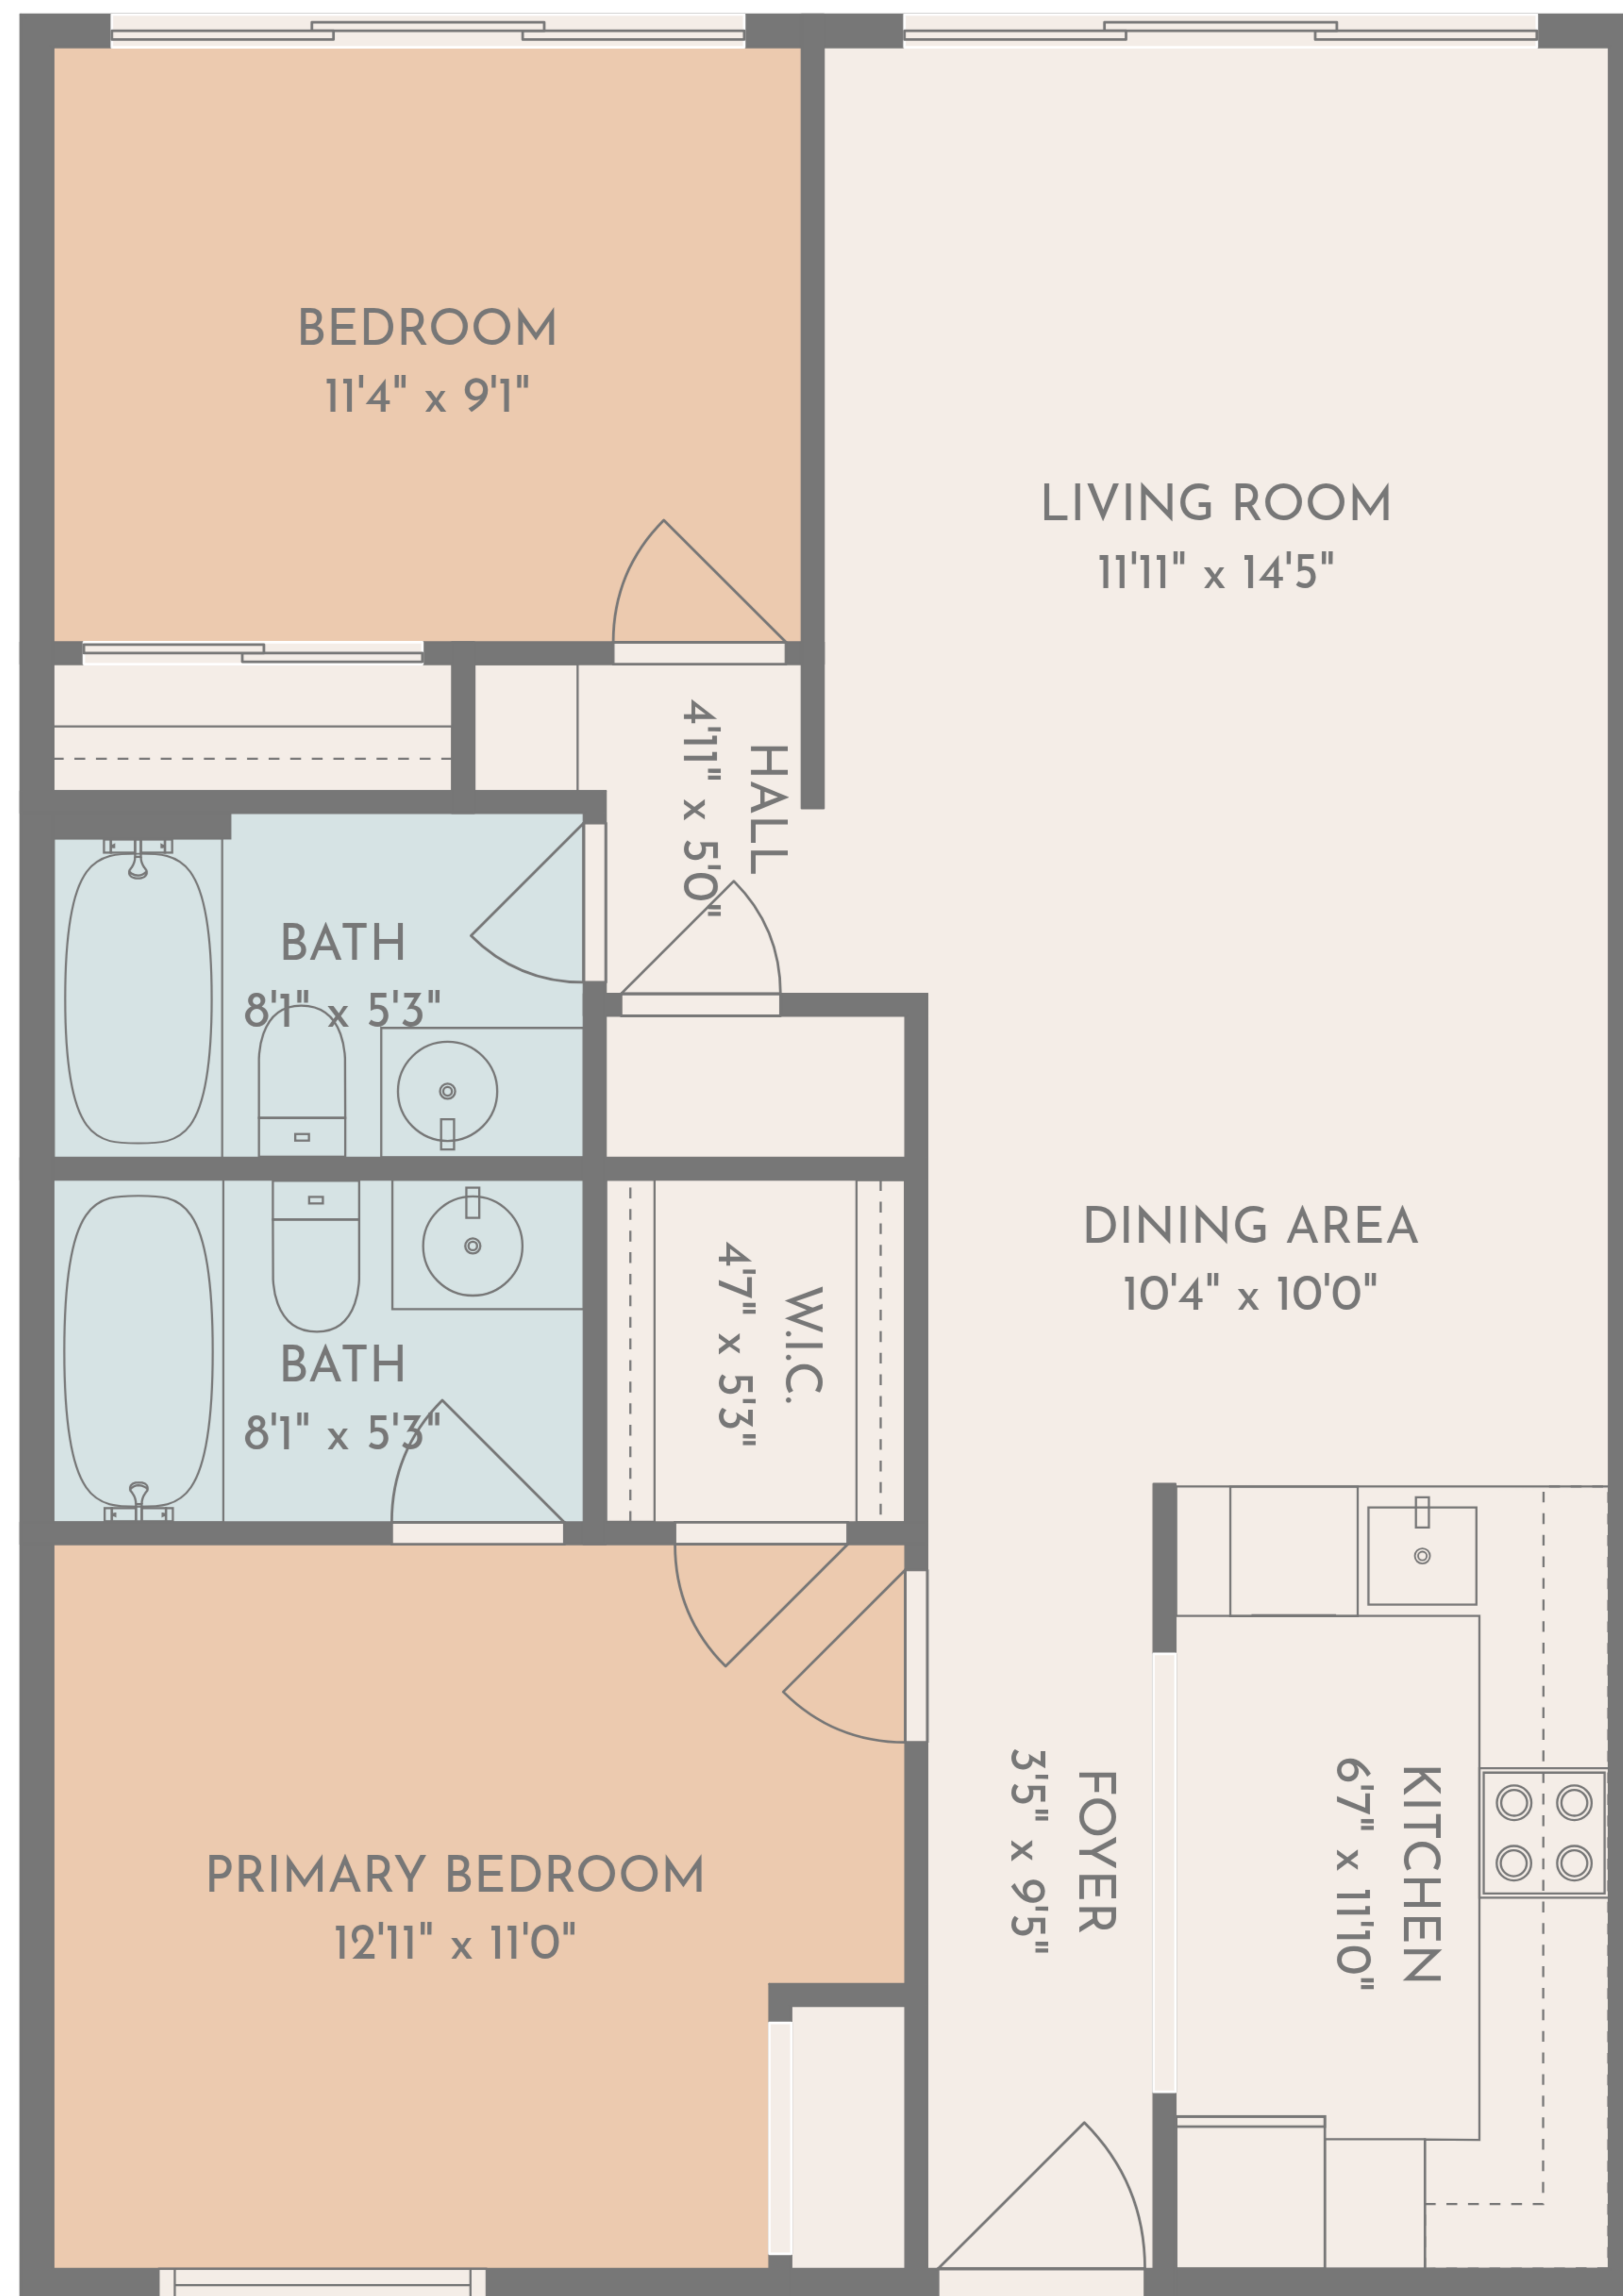

TOTAL: 799 sq. ft
 1st floor: 799 sq. ft
 EXCLUDED AREAS: WALLS: 58 sq. ft

TOTAL: 799 sq. ft

1st floor: 799 sq. ft

EXCLUDED AREAS: WALLS: 58 sq. ft