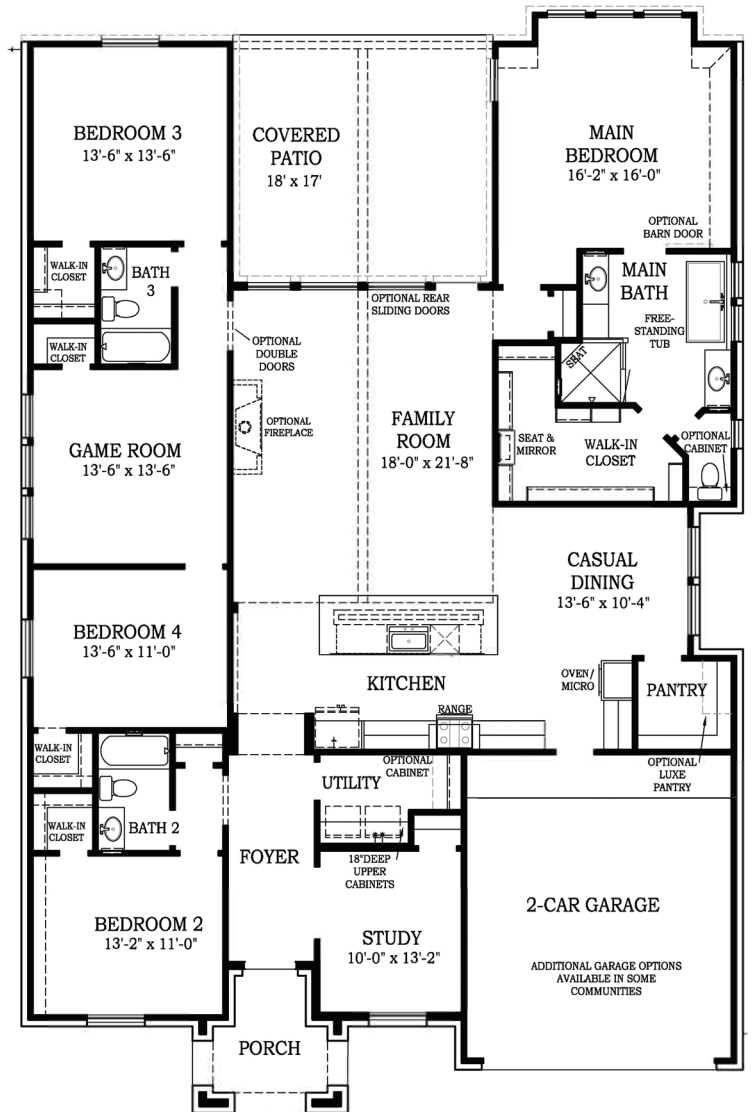

THIS HOME FEATURES | OPTIONS

- 4 Bedrooms
- 3 Baths
- Study
- Game Room
- Covered Patio
- 2-Car Attached Garage

- Fireplace
- Rear Sliding Doors
- Double Doors at Family Room
- Cabinets in Utility Room
- Luxe Pantry
- Barn Door at Main Bath
- Cabinet in Main Bath
- Bedroom 5 at Game Room
- Flex Room at Game Room

OPTIONAL FLEX ROOM AT GAME ROOM

OPTIONAL BEDROOM 5 AT GAME ROOM

FLOOR PLAN