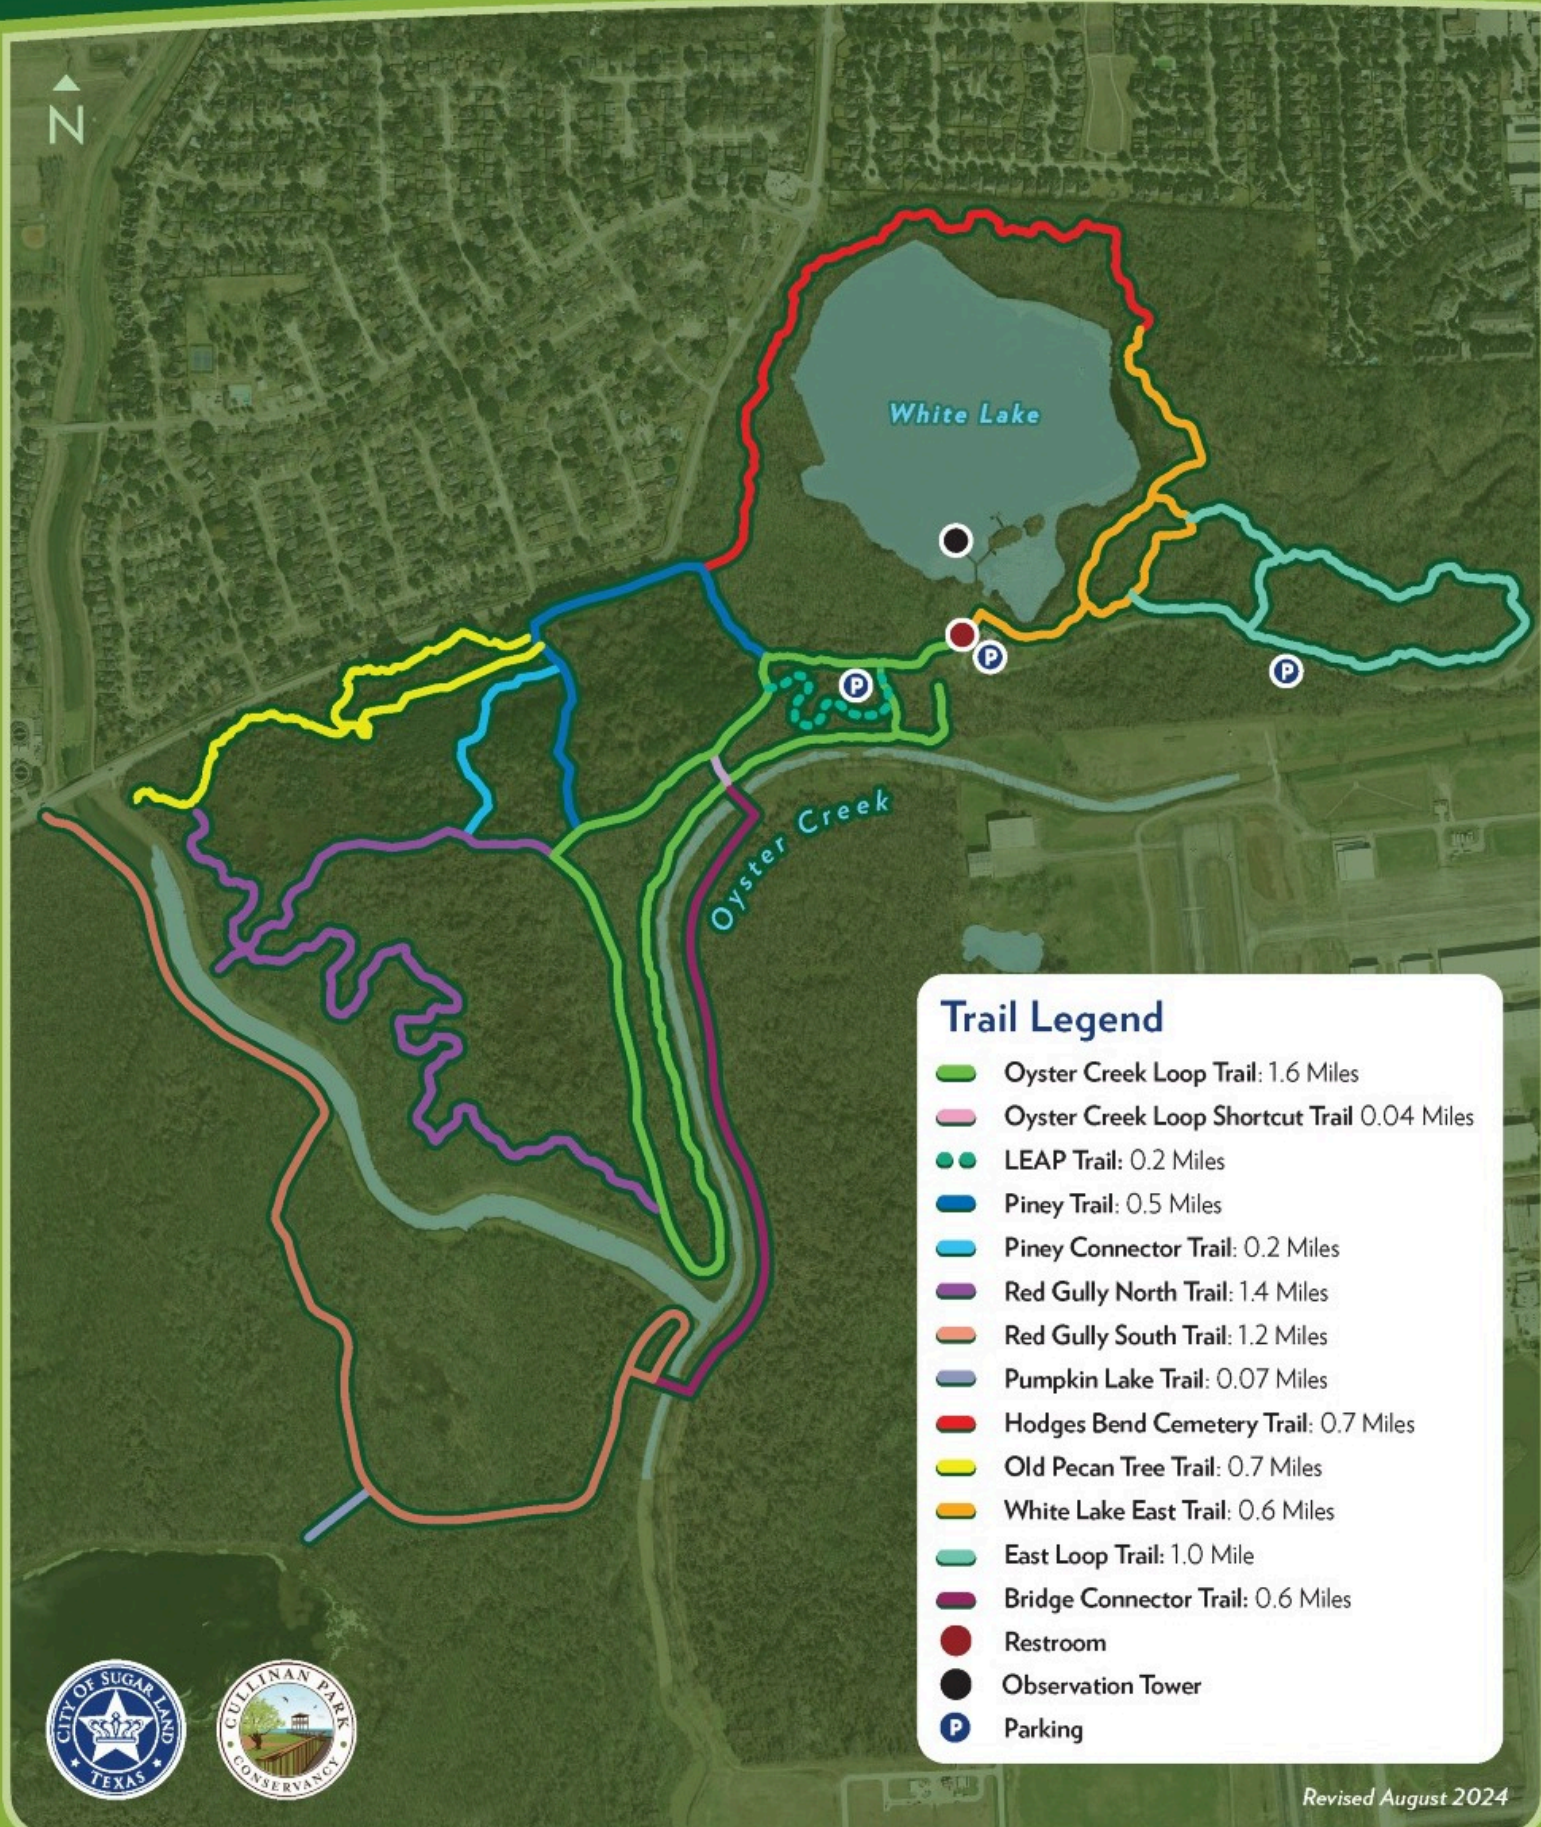

CULLINAN PARK TRAIL MAP

Trail Legend

- Oyster Creek Loop Trail: 1.6 Miles
- Oyster Creek Loop Shortcut Trail: 0.04 Miles
- LEAP Trail: 0.2 Miles
- Piney Trail: 0.5 Miles
- Piney Connector Trail: 0.2 Miles
- Red Gully North Trail: 1.4 Miles
- Red Gully South Trail: 1.2 Miles
- Pumpkin Lake Trail: 0.07 Miles
- Hodges Bend Cemetery Trail: 0.7 Miles
- Old Pecan Tree Trail: 0.7 Miles
- White Lake East Trail: 0.6 Miles
- East Loop Trail: 1.0 Mile
- Bridge Connector Trail: 0.6 Miles
- Restroom
- Observation Tower
- Parking