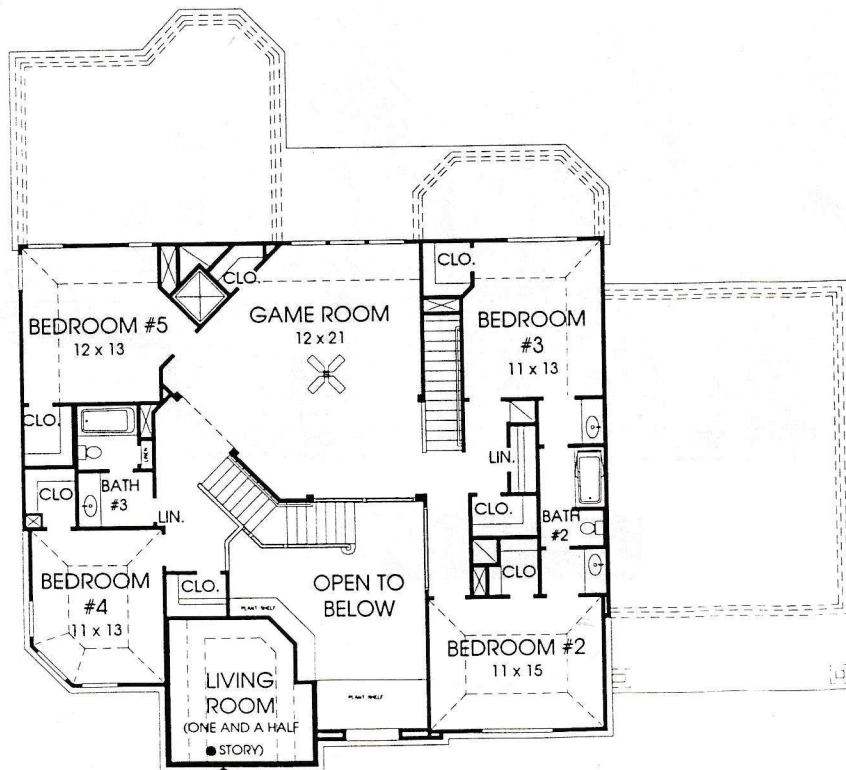

Designs

PERRY HOMES

This Executive Class home contains approximately 4,100 square feet and includes five bedrooms and three and a half baths.

PLAN 4199

A covered patio offers a comfortable place to enjoy the outdoors.

An oversized breakfast bar opens to the morning area.

A wall of built-ins hosts your favorite reading materials in this spacious library.

Elegant columns enhance the entry and lead to the living room.

Notice the stunning one and a half story living room.