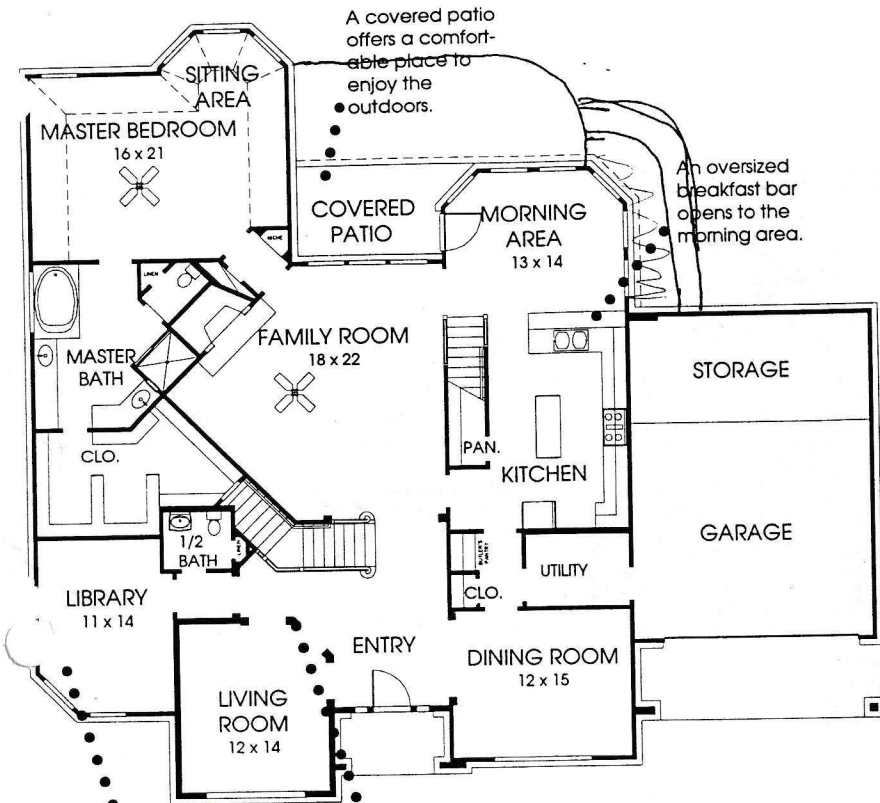

Designs

PERRY HOMES

This Executive Class home contains approximately 4,100 square feet and includes five bedrooms and three and a half baths.

PLAN 4199

A covered patio offers a comfortable place to enjoy the outdoors.

An oversized breakfast bar opens to the morning area.

A wall of built-ins hosts your favorite reading materials in this spacious library.

Elegant columns enhance the entry and lead to the living room.

Notice the stunning one and a half story living room.