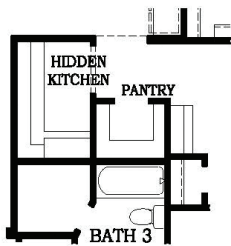

THIS HOME FEATURES | OPTIONS

- 4 Bedrooms
- 3.5 Baths
- Study
- Covered Patio
- 3-Car Attached Garage

- Fireplace
- Cabinet in Main Bath
- Flex Room at Garage Storage
- Hidden Kitchen

OPTIONAL HIDDEN KITCHEN

OPTIONAL FLEX ROOM AT GARAGE STORAGE

FLOOR PLAN