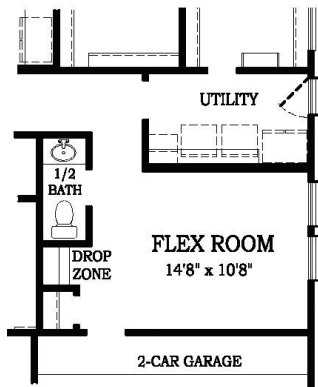

THIS HOME FEATURES | OPTIONS

- 4 Bedrooms
- 3.5 Baths
- Study
- Covered Patio
- 3-Car Attached Garage

- Fireplace
- Cabinet in Main Bath
- Flex Room at Garage Storage
- Hidden Kitchen

OPTIONAL HIDDEN KITCHEN

OPTIONAL FLEX ROOM AT GARAGE STORAGE

FLOOR PLAN