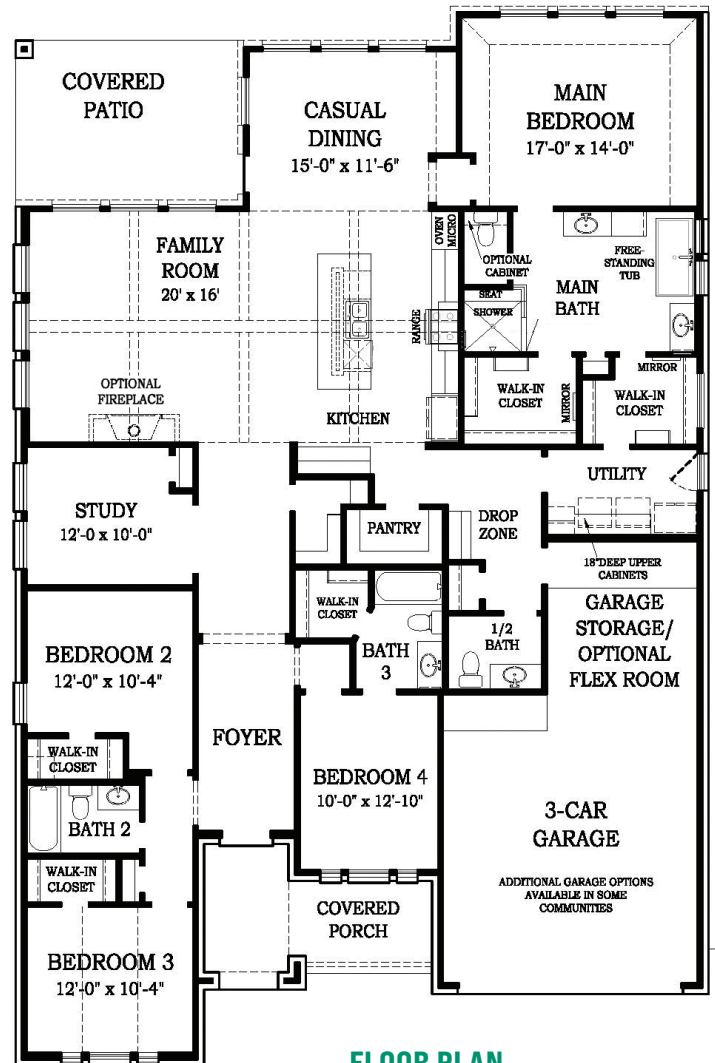

THIS HOME FEATURES | OPTIONS

- 4 Bedrooms
- 3.5 Baths
- Study
- Covered Patio
- 3-Car Attached Garage

- Fireplace
- Cabinet in Main Bath
- Flex Room at Garage Storage
- Hidden Kitchen

OPTIONAL HIDDEN KITCHEN

OPTIONAL FLEX ROOM AT GARAGE STORAGE

FLOOR PLAN