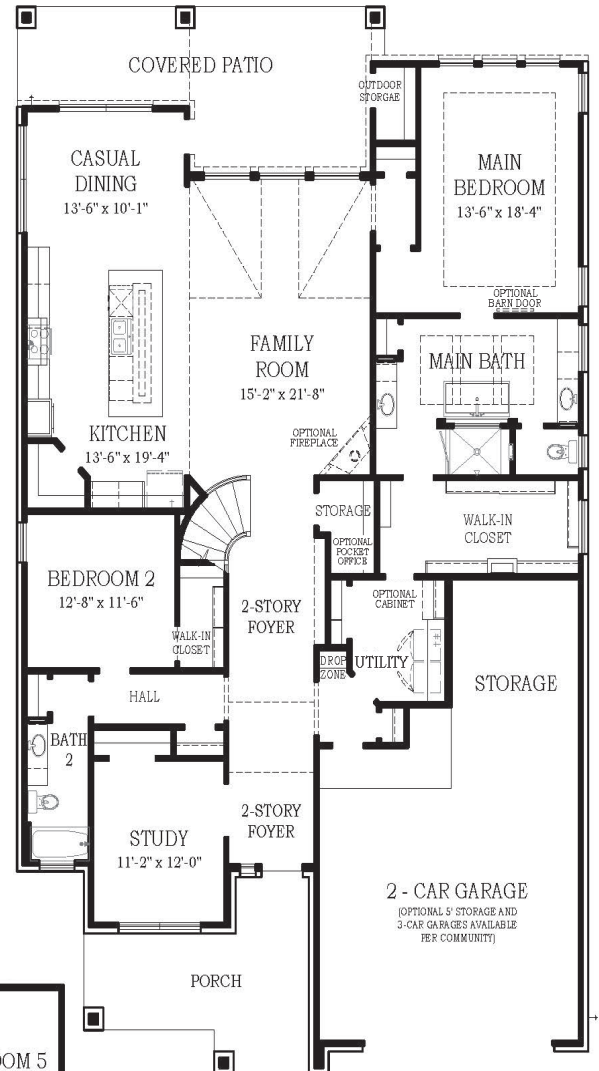

THIS HOME FEATURES | OPTIONS

- 5 Bedrooms
- 4 Baths
- Study
- Game Room
- Media Room
- Covered Patio
- 2-Car Attached Garage

- Pocket Office at Foyer
- Fireplace
- Barn Door at Main Bedroom
- Cabinet at Utility

FIRST FLOOR

OPTIONAL POCKET OFFICE AT FOYER

SECOND FLOOR