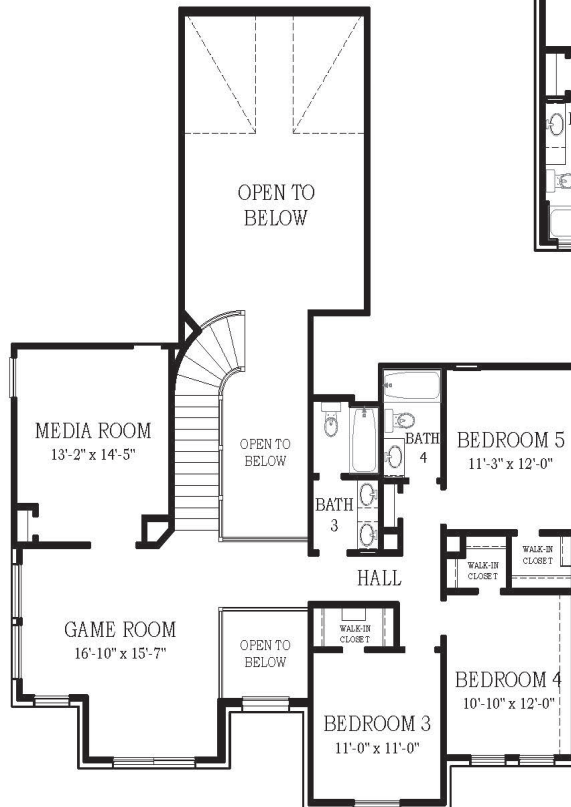

THIS HOME FEATURES | OPTIONS

- 5 Bedrooms
- 4 Baths
- Study
- Game Room
- Media Room
- Covered Patio
- 2-Car Attached Garage

- Pocket Office at Foyer
- Fireplace
- Barn Door at Main Bedroom
- Cabinet at Utility

FIRST FLOOR

OPTIONAL POCKET OFFICE AT FOYER

SECOND FLOOR