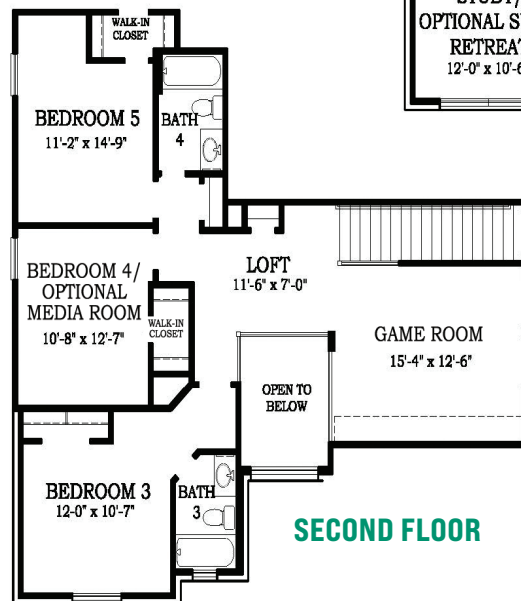

THIS HOME FEATURES | OPTIONS

- 5 Bedrooms
- 4 Baths
- Study
- Game Room
- Covered Patio
- 2-Car Attached Garage

- Fireplace
- Sliding Doors
- Barn Door at Main Bedroom
- Cabinet at Main Bath
- Shower Glass Door
- Cabinets at Utility Room
- Luxe Pantry
- Pocket Office
- Suite Retreat
- Media Room at Bedroom 4

FIRST FLOOR

OPTIONAL SUITE RETREAT

OPTIONAL POCKET OFFICE

SECOND FLOOR

OPTIONAL MEDIA ROOM AT BEDROOM 4