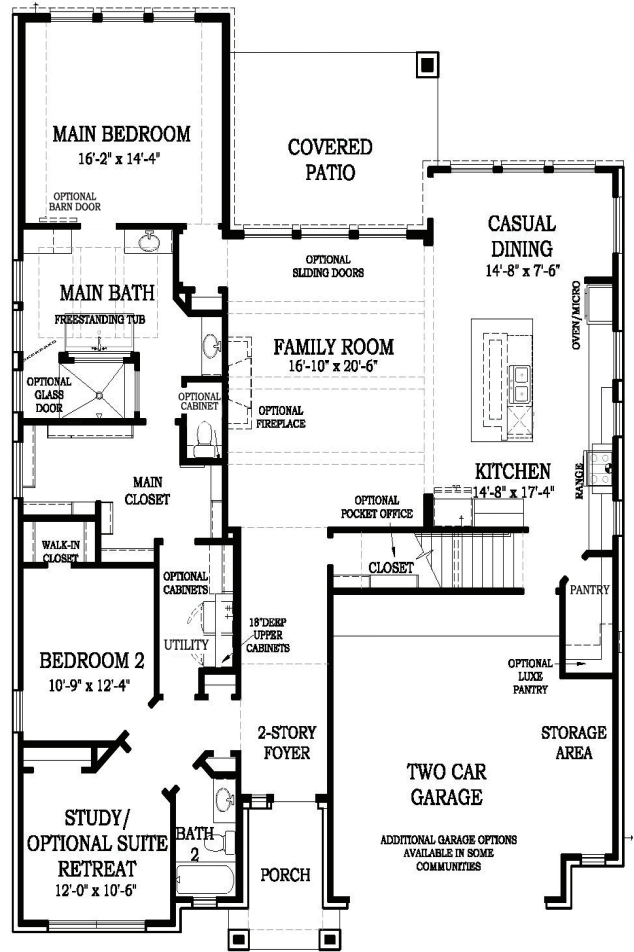

THIS HOME FEATURES | OPTIONS

- 5 Bedrooms
- 4 Baths
- Study
- Game Room
- Covered Patio
- 2-Car Attached Garage

- Fireplace
- Sliding Doors
- Barn Door at Main Bedroom
- Cabinet at Main Bath
- Shower Glass Door
- Cabinets at Utility Room
- Luxe Pantry
- Pocket Office
- Suite Retreat
- Media Room at Bedroom 4

FIRST FLOOR

OPTIONAL SUITE RETREAT

OPTIONAL POCKET OFFICE

SECOND FLOOR

OPTIONAL MEDIA ROOM AT BEDROOM 4