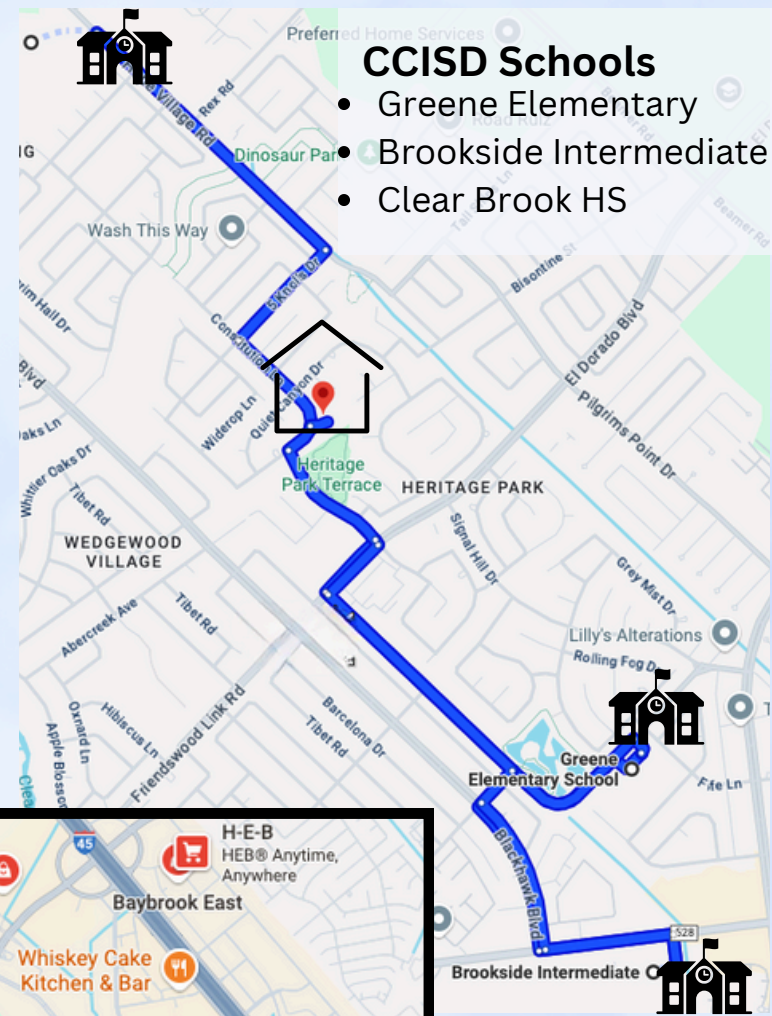

Nearby Parks

CCISD Schools

- Greene Elementary
- Brookside Intermediate
- Clear Brook HS

4710 Meadowthorn Ct

great
LOCATION

**Convenient Grocery
& Shopping options**