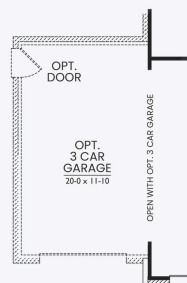

FLOOR PLAN OPTIONS

OPTIONAL 3 CAR GARAGE
(AVAILABILITY VARIES ON LOT SIZE)

OPTIONAL LUXURY BATH
(STANDARD IN LEGACY SERIES)

Scan for more!

PATIO OPTIONS

- ❑ Add *Extended Covered Patio (44 sqft)*
+ \$6,000

FIREPLACE OPTION

- ❑ *36" Wood Burning Fireplace* with level 1 tile
+ \$7,500

BRICK OPTIONS

- ❑ *Add brick ledge to the side of home*
Price at Design Center

SECONDARY BATH OPTIONS

- ❑ *Secondary Full Bath* Replace Fiberglass wallset with level 1 wall tile
+ \$850

THIRD CAR GARAGE (AVAILABLE BASED ON LOT SIZE)

- ❑ Add *Third Car Garage* with garage door opener adjacent to main garage
+ \$12,500
- ❑ Add 2868 half-lite door at rear of third car garage
+ \$1,200

PRIMARY BATH OPTIONS