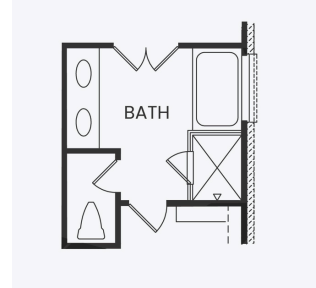

FLOOR PLAN OPTIONS

OPTIONAL 3 CAR GARAGE
(AVAILABILITY VARIES ON LOT SIZE)

OPTIONAL LUXURY BATH
(STANDARD IN LEGACY SERIES)

Scan for more!

PATIO OPTIONS

- ❑ Add *Extended Covered Patio (44 sqft)*
+ \$6,000

FIREPLACE OPTION

- ❑ *36" Wood Burning Fireplace* with level 1 tile
+ \$7,500

BRICK OPTIONS

- ❑ *Add brick ledge to the side of home*
Price at Design Center

SECONDARY BATH OPTIONS

- ❑ *Secondary Full Bath* Replace Fiberglass wallset with level 1 wall tile
+ \$850

THIRD CAR GARAGE (AVAILABLE BASED ON LOT SIZE)

- ❑ Add *Third Car Garage* with garage door opener adjacent to main garage
+ \$12,500
- ❑ Add 2868 half-lite door at rear of third car garage
+ \$1,200

PRIMARY BATH OPTIONS