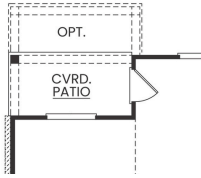

FLOOR PLAN OPTIONS

OPTIONAL 3 CAR GARAGE
(AVAILABILITY VARIES ON LOT SIZE)

OPTIONAL LUXURY BATH
(STANDARD IN LEGACY SERIES)

Scan for more!

PATIO OPTIONS

- ❑ Add *Extended Covered Patio (44 sqft)*
+ \$6,000

FIREPLACE OPTION

- ❑ *36" Wood Burning Fireplace* with level 1 tile
+ \$7,500

BRICK OPTIONS

- ❑ *Add brick ledge to the side of home*
Price at Design Center

SECONDARY BATH OPTIONS

- ❑ *Secondary Full Bath* Replace Fiberglass wallset with level 1 wall tile
+ \$850

THIRD CAR GARAGE (AVAILABLE BASED ON LOT SIZE)

- ❑ Add *Third Car Garage* with garage door opener adjacent to main garage
+ \$12,500
- ❑ Add 2868 half-lite door at rear of third car garage
+ \$1,200

PRIMARY BATH OPTIONS