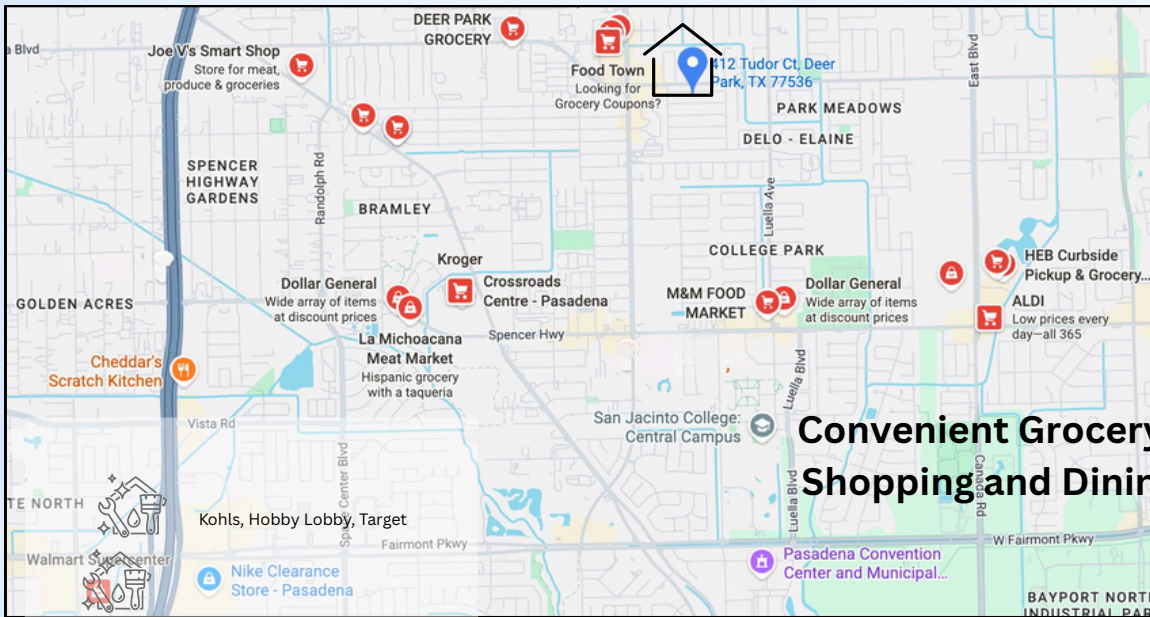

Nearby Parks & Recreation

- Battleground Golf Course
- Partnership Park
- Bayou Bend Park
- Dow Park

- Target, Kohls, Hobby Lobby, Wal-Mart
- HEB - Aldi - Kroger
- Lowes - Home Depot

Convenient Grocery, Shopping and Dining

great
LOCATION

For courtesy purposes only. All information should be independently verified

Nearby Deer Park ISD & San Jacinto College