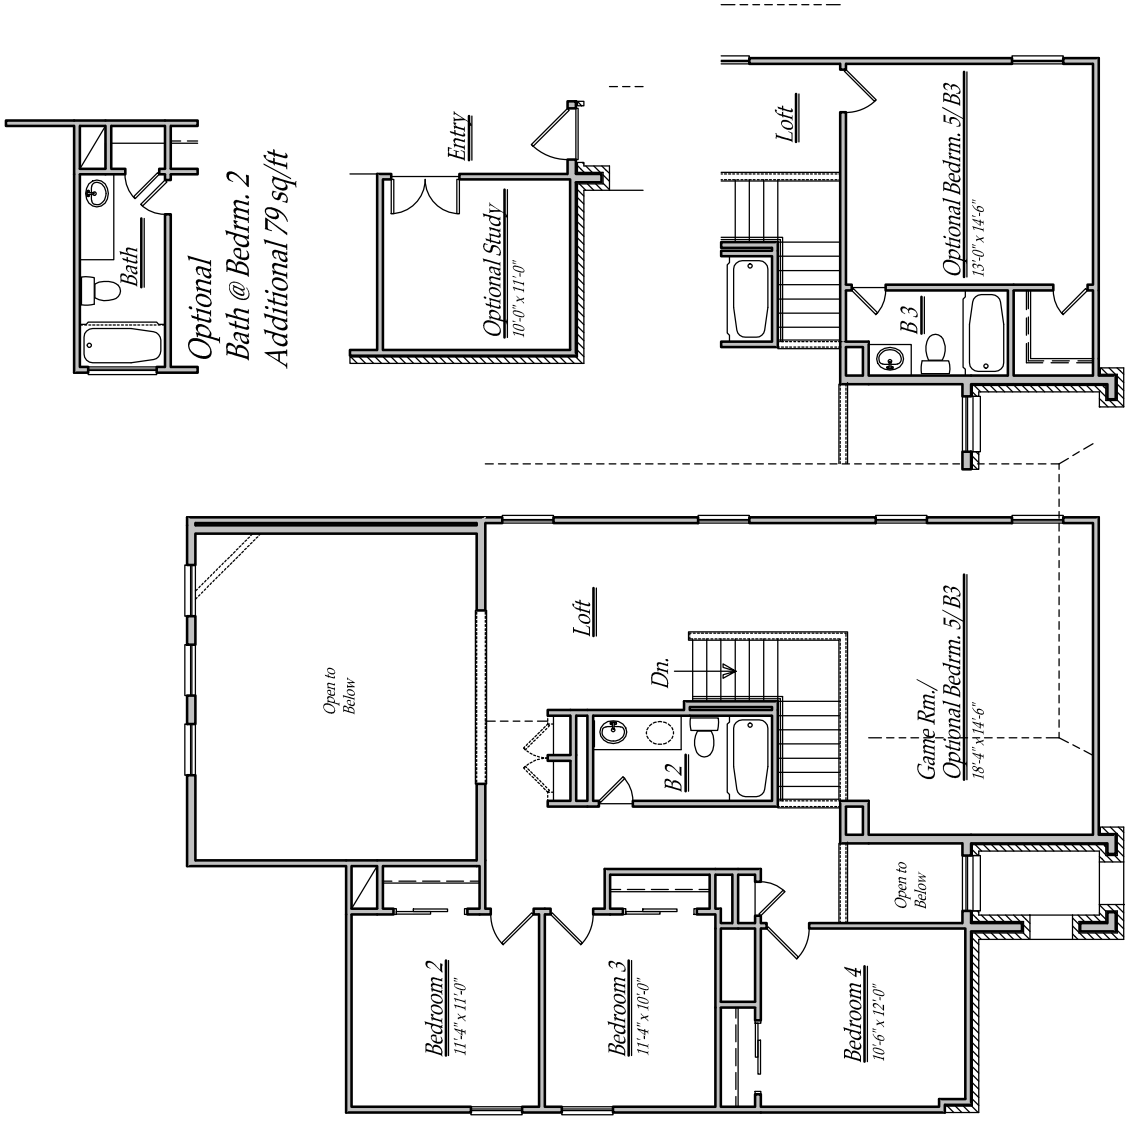

Lake Ridge Builders

"One Step Closer To Home"

Optional Bath @ Bedrm. 2
Additional 79 sq/ft

Optional Study 10'-0" x 11'-0"

Entry

Plan 264
2793 sq/ft

Brochure plans are artist depictions and may vary from actual plan. Square footages, room dimensions, prices, specifications, materials and availability of homes by community may vary, and are subject to change without notice.