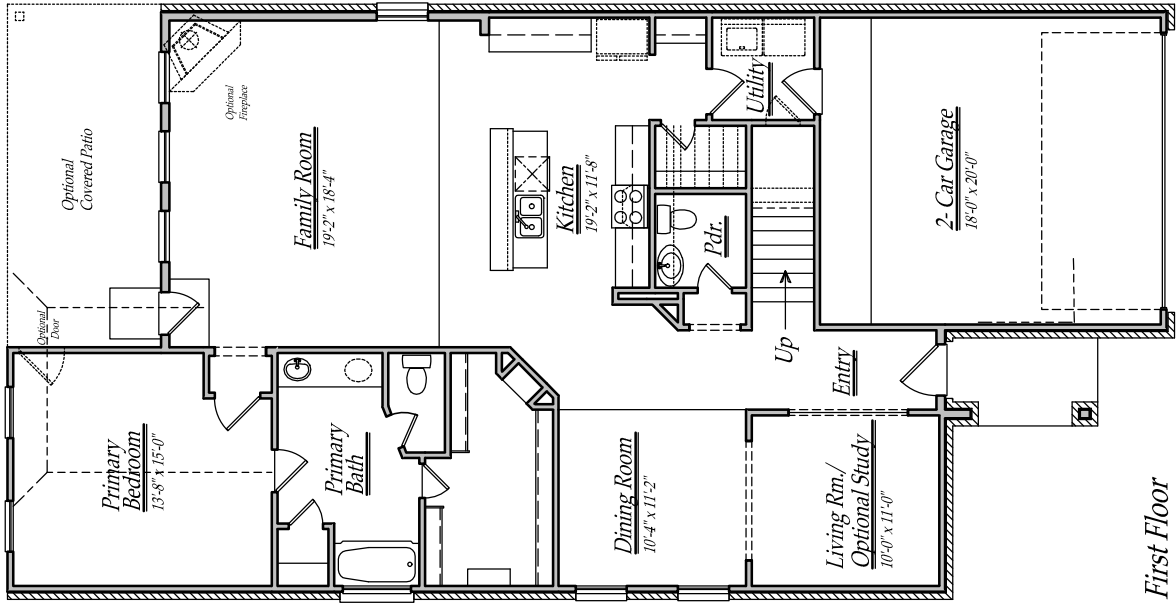

Lake Ridge Builders

"One Step Closer To Home"

Optional Bath @ Bedrm. 2
Additional 79 sq/ft

Optional Study 10'-0" x 11'-0"

Entry

Plan 264
2793 sq/ft

Brochure plans are artist depictions and may vary from actual plan. Square footages, room dimensions, prices, specifications, materials and availability of homes by community may vary, and are subject to change without notice.