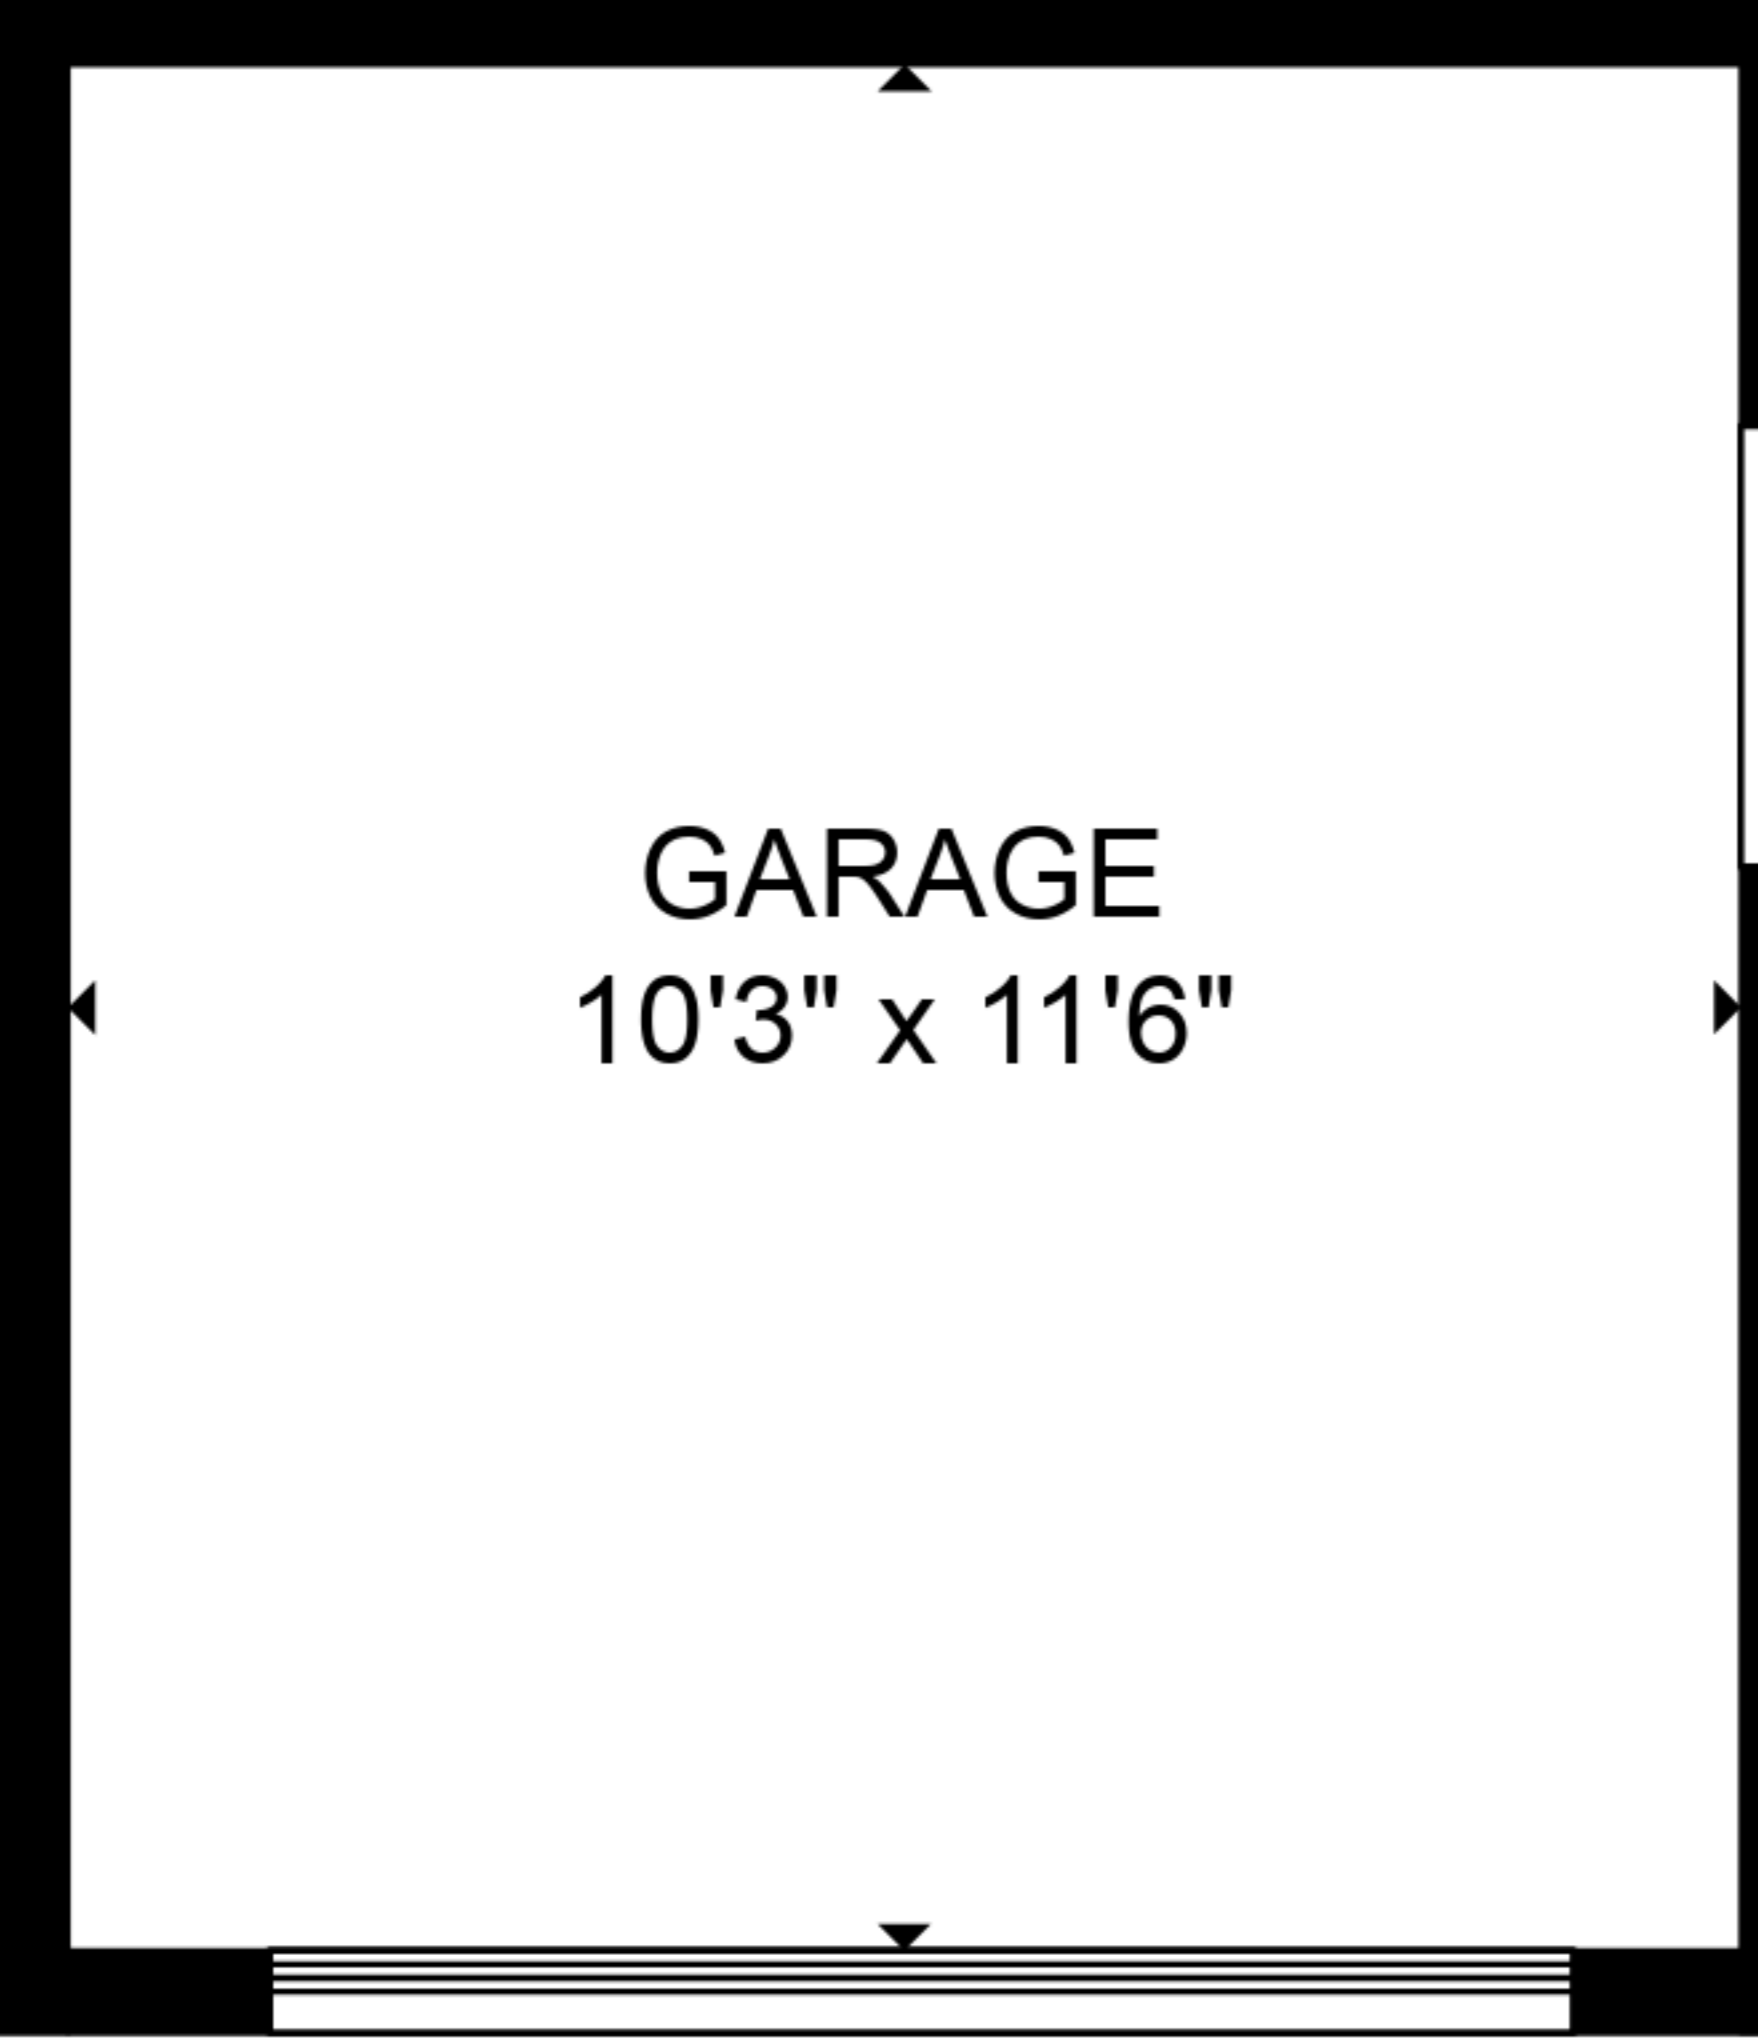

PATIO  
4'2" x 3'1"

SHOWER ROOM  
6'4" x 12'2"

GARAGE  
10'3" x 11'6"

ROOM  
11'10" x 11'6"

COVERED PATIO  
62'2" x 12'4"

FLOOR 2

FLOOR 3

FLOOR 1