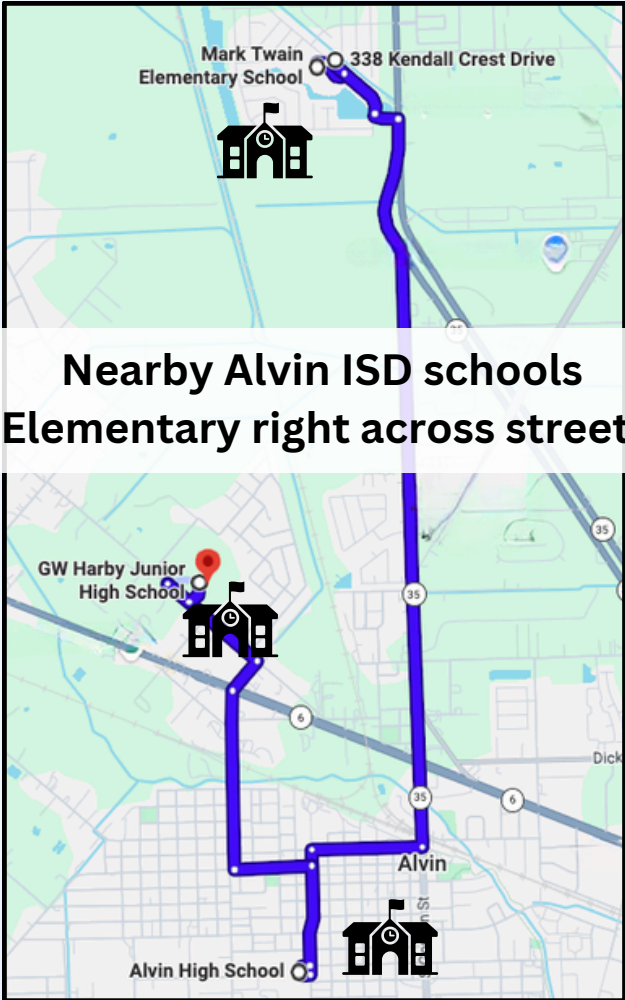

- ### Nearby Parks & Recreation
- Neighborhood pool and playground
  - Resoft County Park
  - Bob Briscoe Park
  - Alvin Recreation Center
  - Prairie Dog Park and Alvin Dog Park
  - Motocross Park
  - Bayou Wildlife Zoo

### Grocery and Home Improvement

- HEB
- Kroger
- Aldi
- Walmart Supercenter
- Home Depot

*great*  
**LOCATION**

**Nearby Alvin ISD schools  
Elementary right across street!**