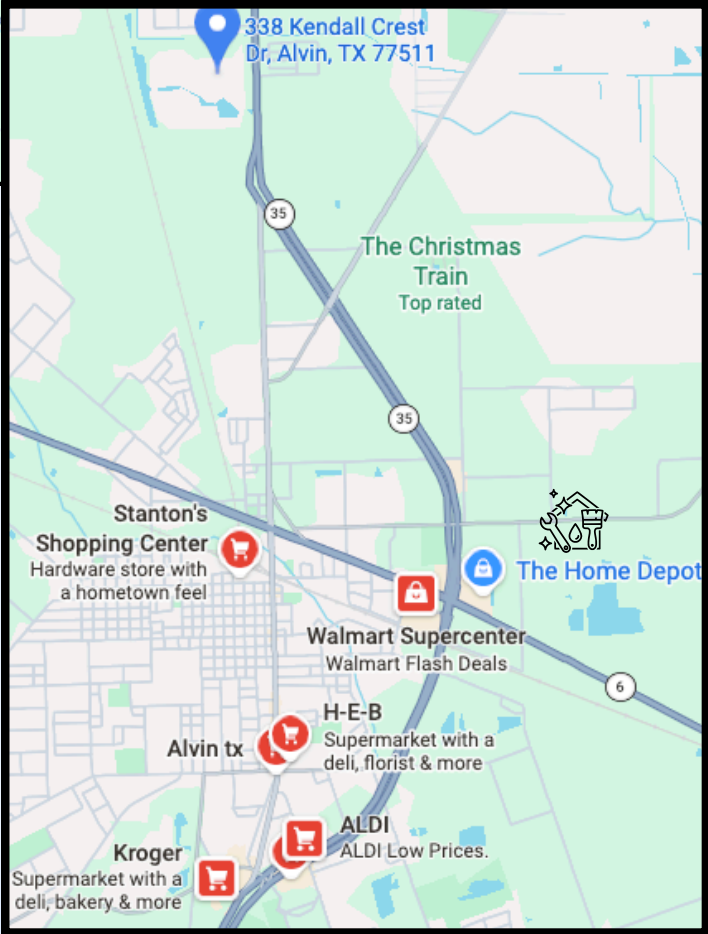

- ### Nearby Parks & Recreation
- Neighborhood pool and playground
  - Resoft County Park
  - Bob Briscoe Park
  - Alvin Recreation Center
  - Prairie Dog Park and Alvin Dog Park
  - Motocross Park
  - Bayou Wildlife Zoo

### Grocery and Home Improvement

- HEB
- Kroger
- Aldi
- Walmart Supercenter
- Home Depot

*great*  
**LOCATION**

**Nearby Alvin ISD schools  
Elementary right across street!**