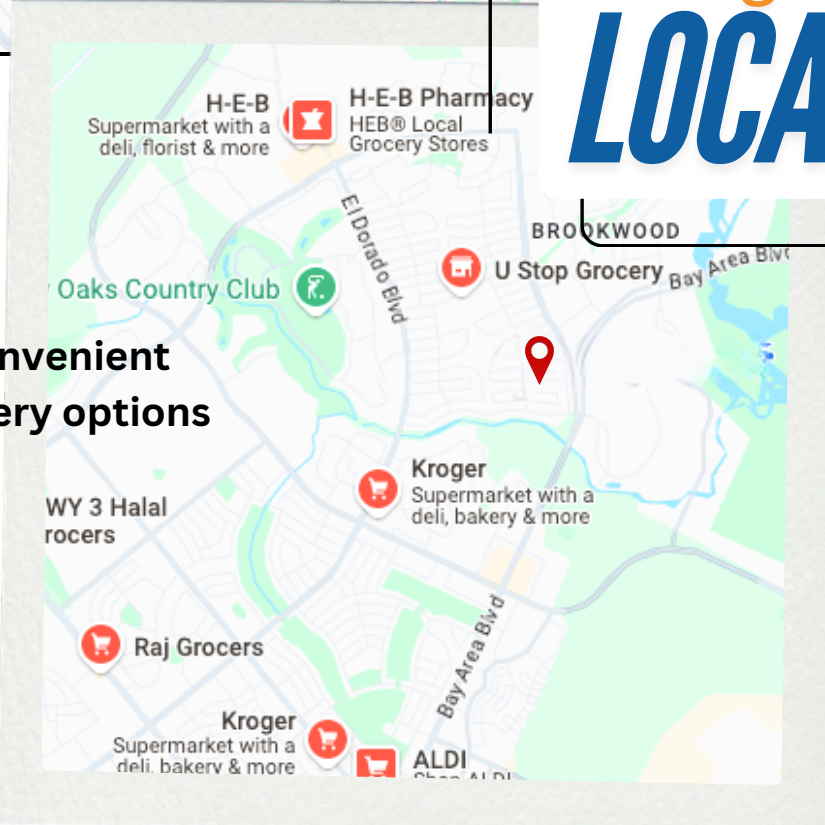

### Nearby Parks & Recreation

- Nearby Bay Oaks Country Club
- Brook Forest Community Park
- Bay Area Dog Park
- Bay Area Park and Armand Bayou nearby
- UofH Clear Lake Wellness Center open to public for low monthly fee

great  
**LOCATION**

### Convenient grocery options

For courtesy purposes only. All information should be independently verified

### Nearby CCISD Schools and University of Houston Clear Lake