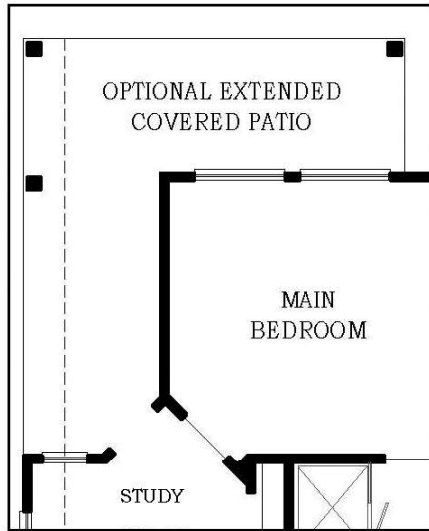

CHALET

plan 7310 - approx. 1,366 sqft

THIS HOME FEATURES | OPTIONS

- 2 Bedrooms
- 2 Baths
- Study
- Covered Patio
- 1-Car Attached Garage

Extended Covered Patio

OPTIONAL EXTENDED COVERED PATIO

FLOOR PLAN