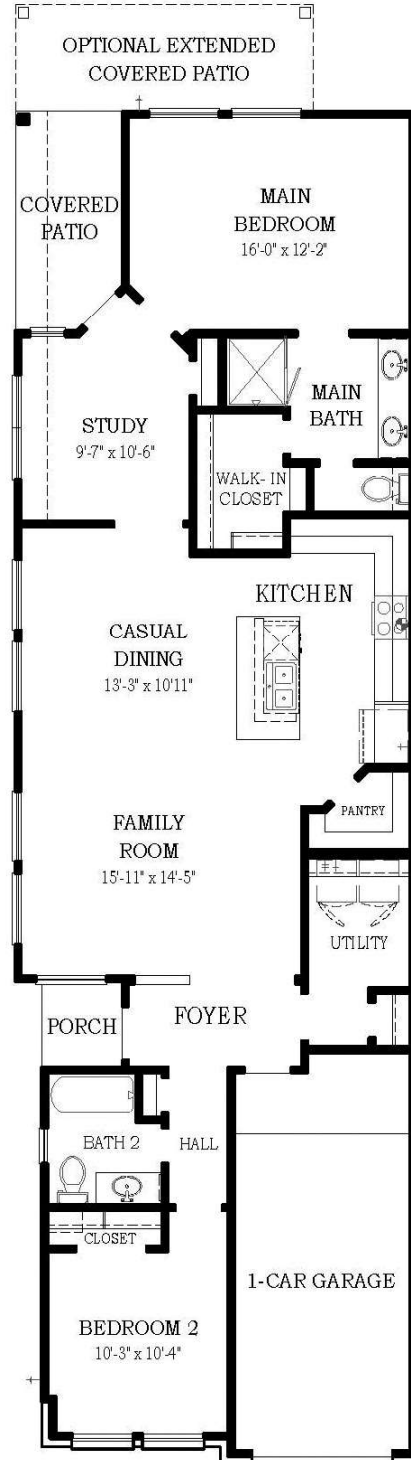

CHALET

plan 7310 - approx. 1,366 sqft

THIS HOME FEATURES | OPTIONS

- 2 Bedrooms
- 2 Baths
- Study
- Covered Patio
- 1-Car Attached Garage

Extended Covered Patio

OPTIONAL EXTENDED COVERED PATIO

FLOOR PLAN